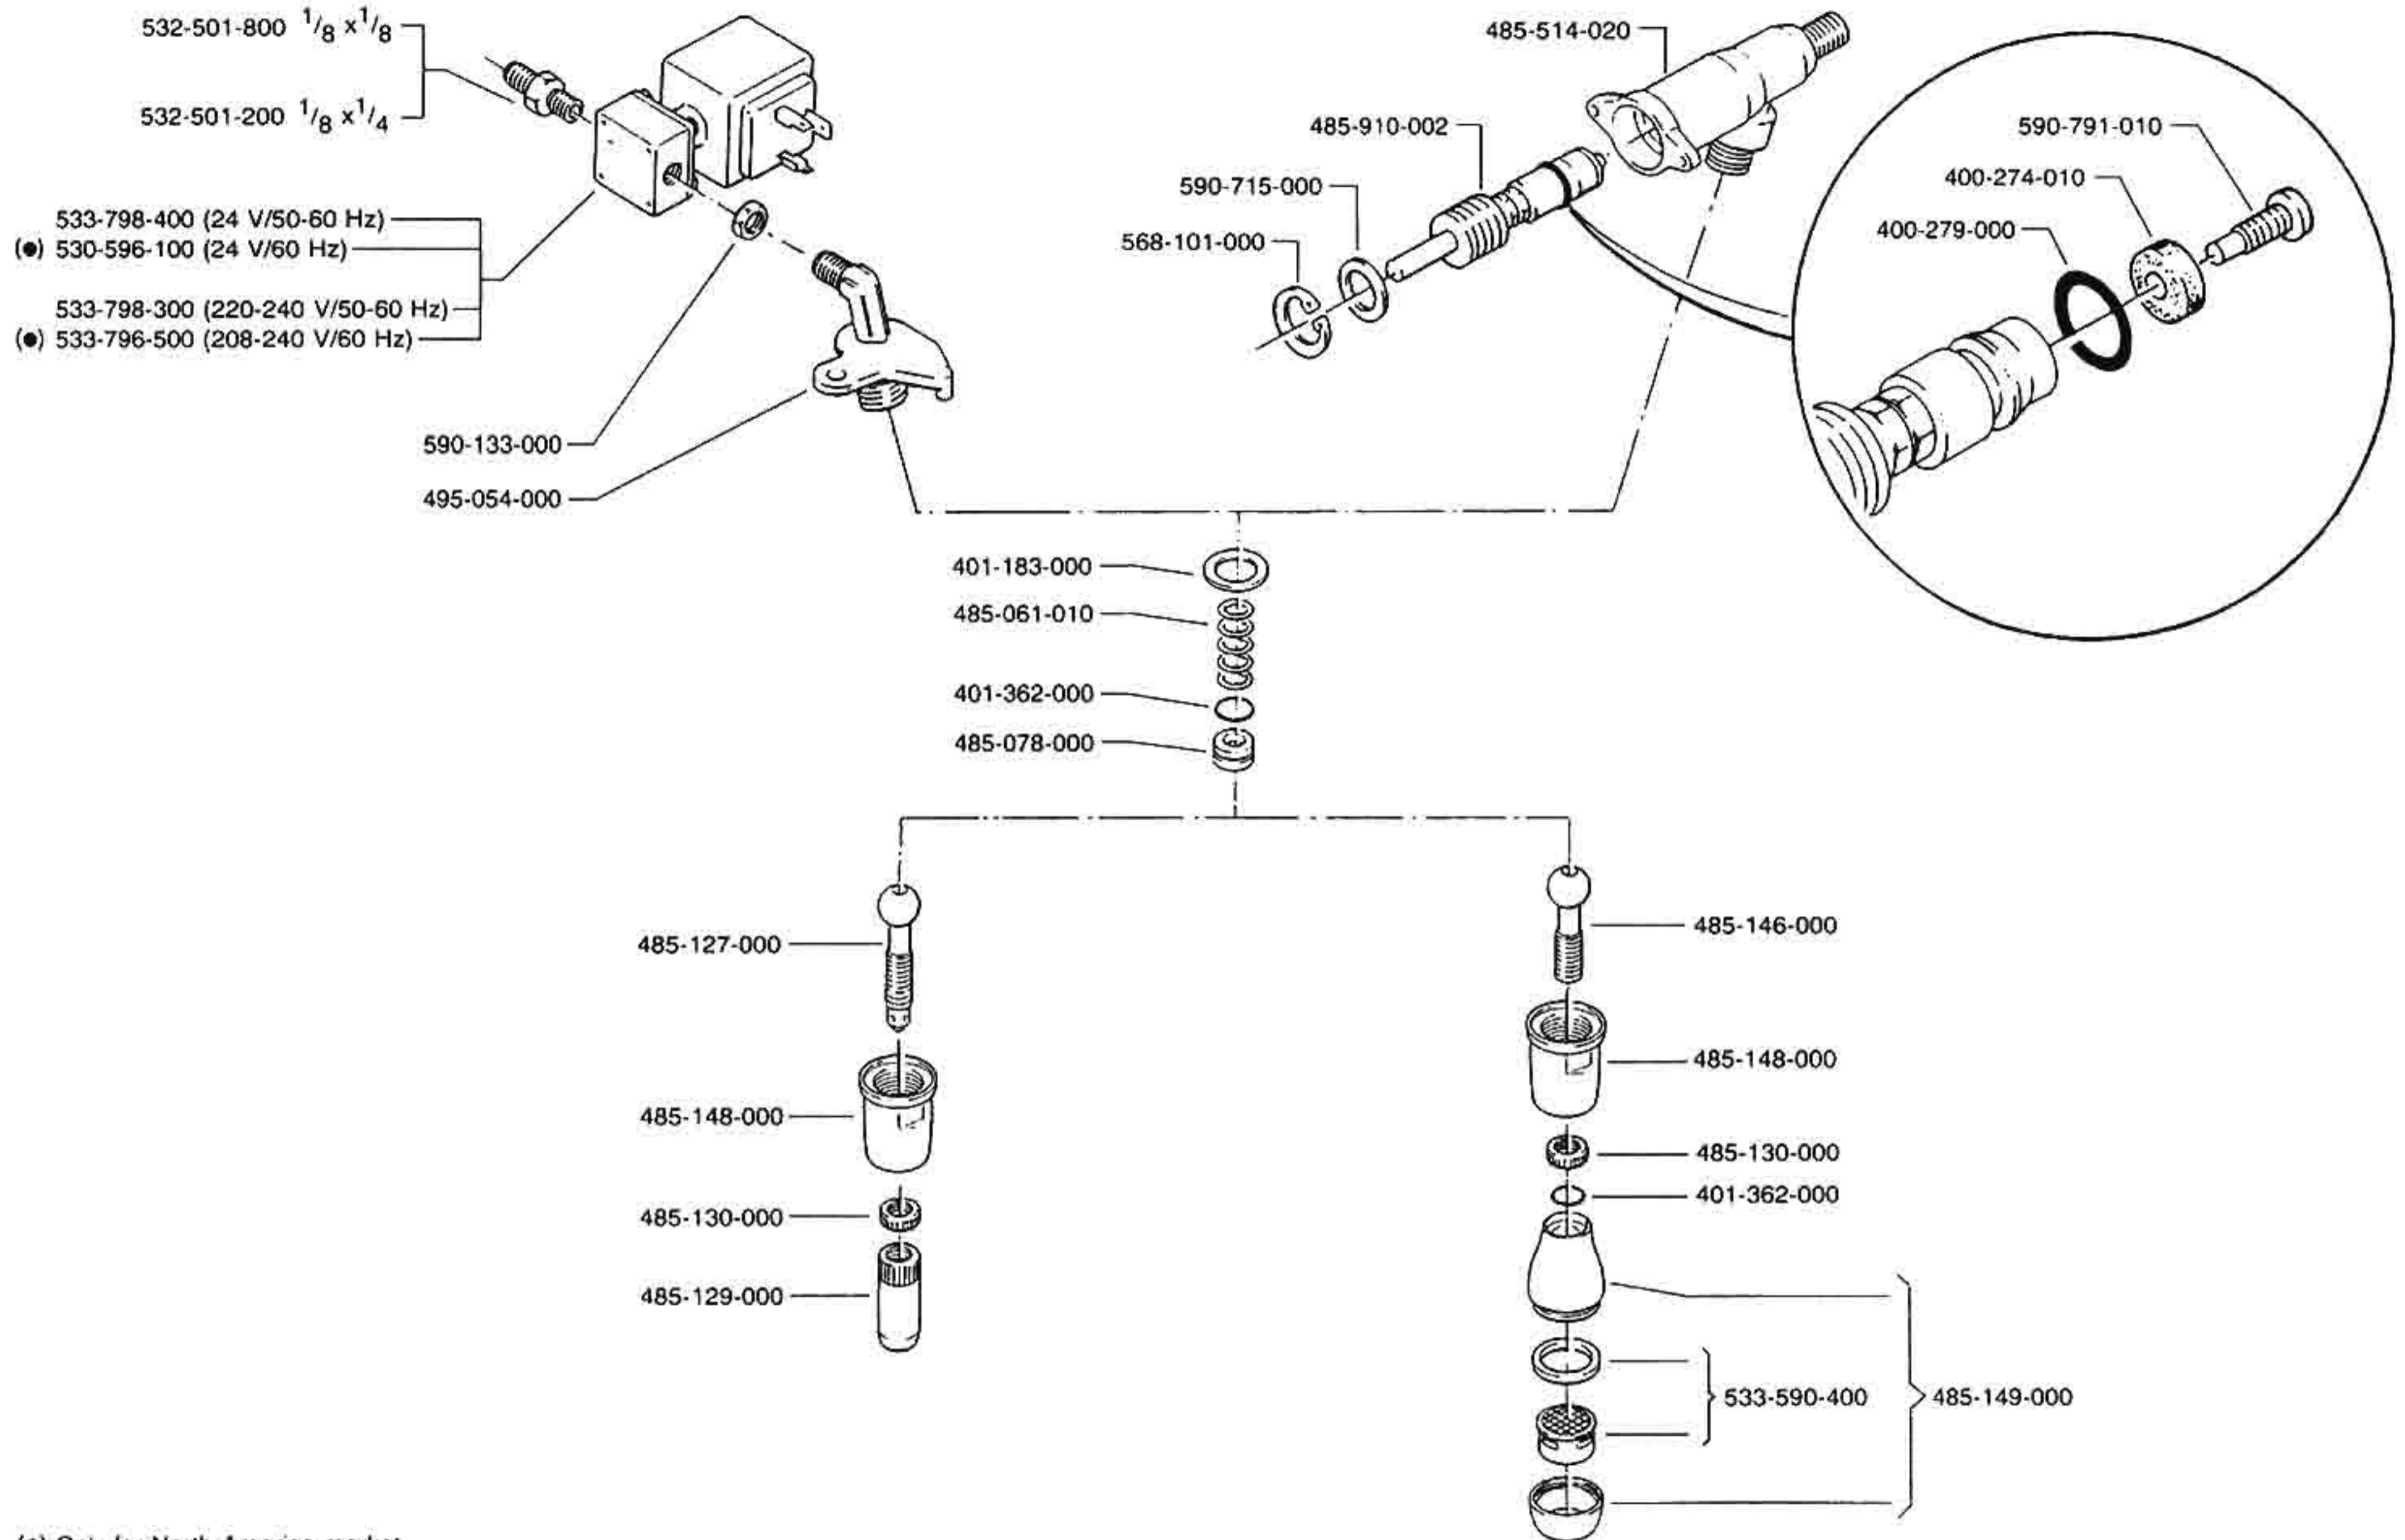

(●) Only for North-America market