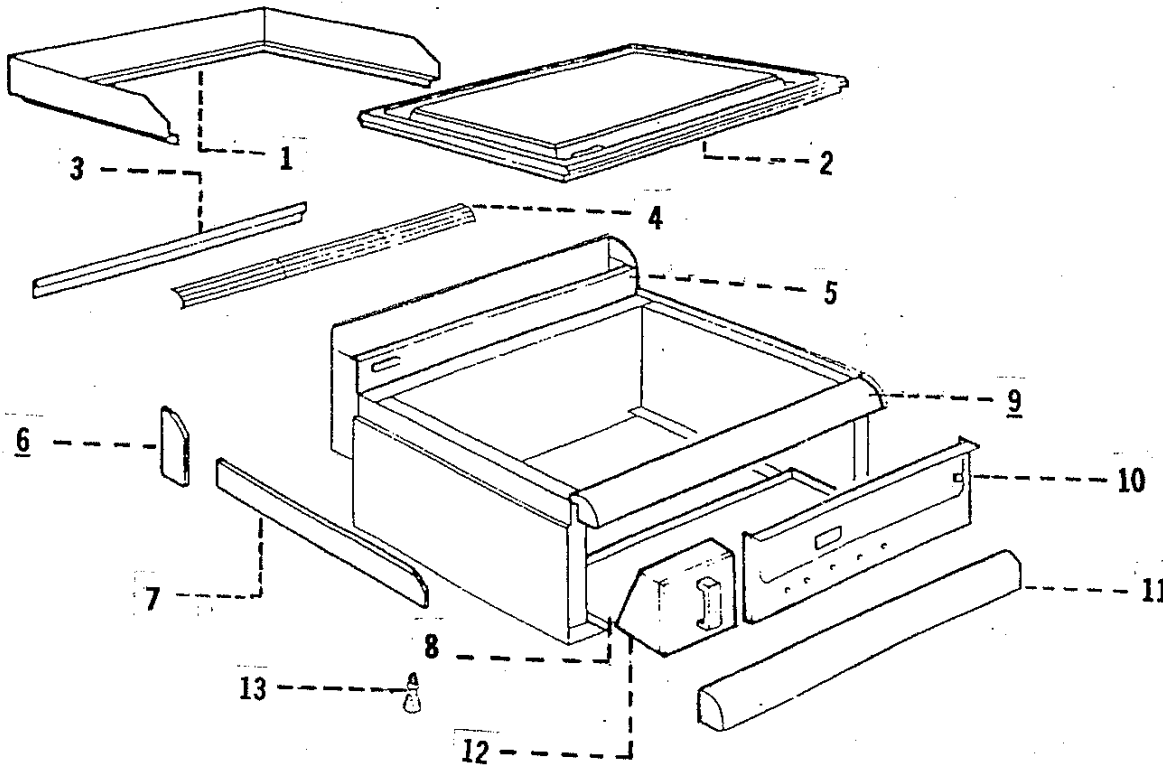

G350/8 Griddle – Fitments

Item	Part No.	Description
1	539211340	Plate Surround
2	539211300	Griddle Plate
Not Shown	539213370	Seal for Griddle
3	539210500	Flue Trim
4	539210510	Flue Guard
5	T433663	Flue Front
6	539110760	Hob Side Trim Set
7	R205	Flue Trim L/H
	R206	Flue Trim R/H
8	T432620	Bottom Tray
9	539211060	Hob Rail
10	635410	Control Panel
11	T433066	Front Trim
12	539212730	Fat Jug
13	539211280	Foot

G350/8 Griddle – Controls

Item	Part No.	Description
1	635084	Inlet Pipe c/w Manifold
2	539220481	Control Valve/FFD
3	539110330	Spindle Adaptor
4	539216300	Control Knob
5	539113020	Burner Injector – Natural
	539113030	Burner Injector – Propane
6	539110210	Spark Ignitor
7	539215740	Ignition Lead Assy
8	539110171	Spark Electrode
9	539110270	Pilot Injector – Natural
	539110280	Pilot Injector – Propane
10	539110260	Pilot Assy – Natural
	539110261	Pilot Assy – Propane
11	539215240	Thermocouple Kit
12	539212780	Pilot pipe R/H & Centre
13	535010009	Control to Burner Pipe
14	539212770	Pilot Pipe L/H
15	539215240	Burner 1/2"
16	539210741	Governor
Not Shown	539216310	Control Valve c/w Knob & Adaptor