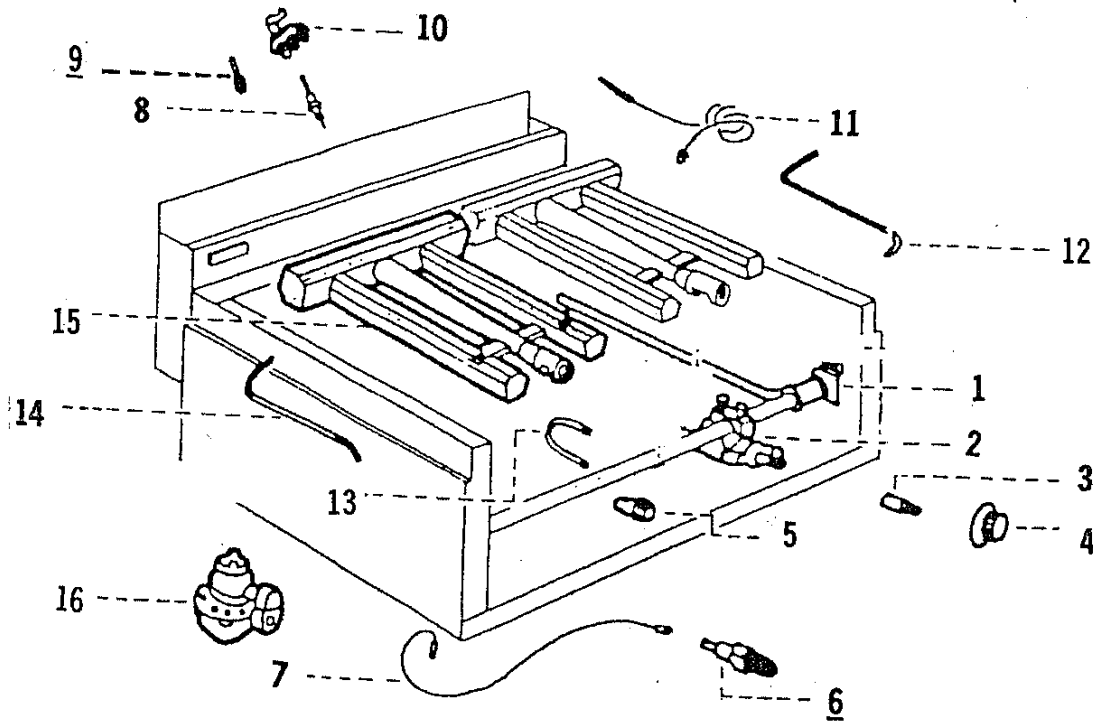

G350/8 Griddle – Fitments

Item	Part No.	Description
1	539211340	Plate Surround
2	539211300	Griddle Plate
Not Shown	539213370	Seal for Griddle
3	539210500	Flue Trim
4	539210510	Flue Guard
5	T433663	Flue Front
6	539110760	Hob Side Trim Set
7	R205	Flue Trim L/H
	R206	Flue Trim R/H
8	T432620	Bottom Tray
9	539211060	Hob Rail
10	635410	Control Panel
11	T433066	Front Trim
12	539212730	Fat Jug
13	539211280	Foot

G350/8 Griddle – Controls

Item	Part No.	Description
1	635084	Inlet Pipe c/w Manifold
2	539220481	Control Valve/FFD
3	539110330	Spindle Adaptor
4	539216300	Control Knob
5	539113020	Burner Injector – Natural
	539113030	Burner Injector – Propane
6	539110210	Spark Ignitor
7	539215740	Ignition Lead Assy
8	539110171	Spark Electrode
9	539110270	Pilot Injector – Natural
	539110280	Pilot Injector – Propane
10	539110260	Pilot Assy – Natural
	539110261	Pilot Assy – Propane
11	539215240	Thermocouple Kit
12	539212780	Pilot pipe R/H & Centre
13	535010009	Control to Burner Pipe
14	539212770	Pilot Pipe L/H
15	539215240	Burner 1/2"
16	539210741	Governor
Not Shown	539216310	Control Valve c/w Knob & Adaptor