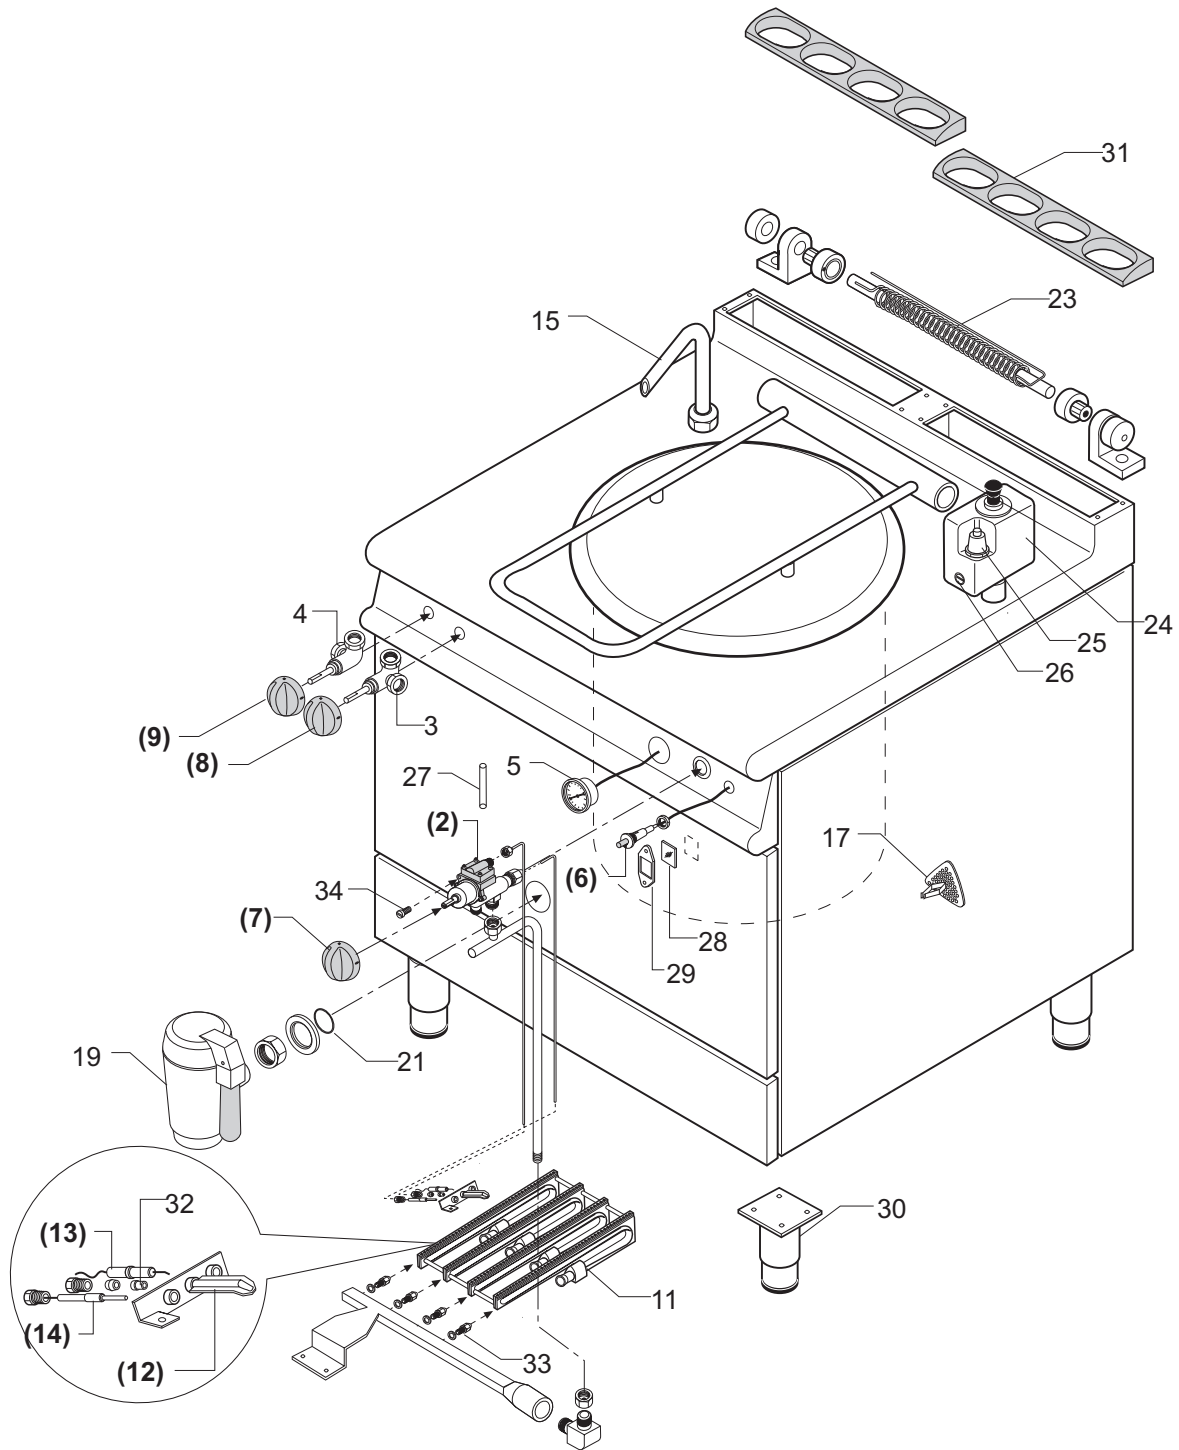

- 1) Find the appliance's model and serial number on the rating plate.  
(The rating plates are positioned in the internal side of the control panel).
- 2) Search for the belonging family in the index (BCPxxx-(0B)) . (f.ex. Gasrange with burners - top 1/1M).
- 3) After you have found the corresponding table you verify if the appliance's serial number is subsequent to that one indicated in the table.
- 4) You locate the desired spare part in the drawing on the left, and find the corresponding position in the table on the right.
- 5) Hence you obtain the codenumber and the description of the spare part you need.

### LEGEND:

Position on the EXPLODED VIEW			X => Recommended spare part			
Article's codenr.		Technical description	Quantity x each model		Series	
					1/2M => L=40 cm.	
					1/1M => L=80 cm.	
					1+1/2M => L=120 cm.	
Pos	Codice	Descrizione	700	1/1M		
1	822410081	Medium burner head (Dm.102)		1		
2	822410051	Medium venturi duct (Dm.102)		1		
14	826920140	Pilot burner	x	2		