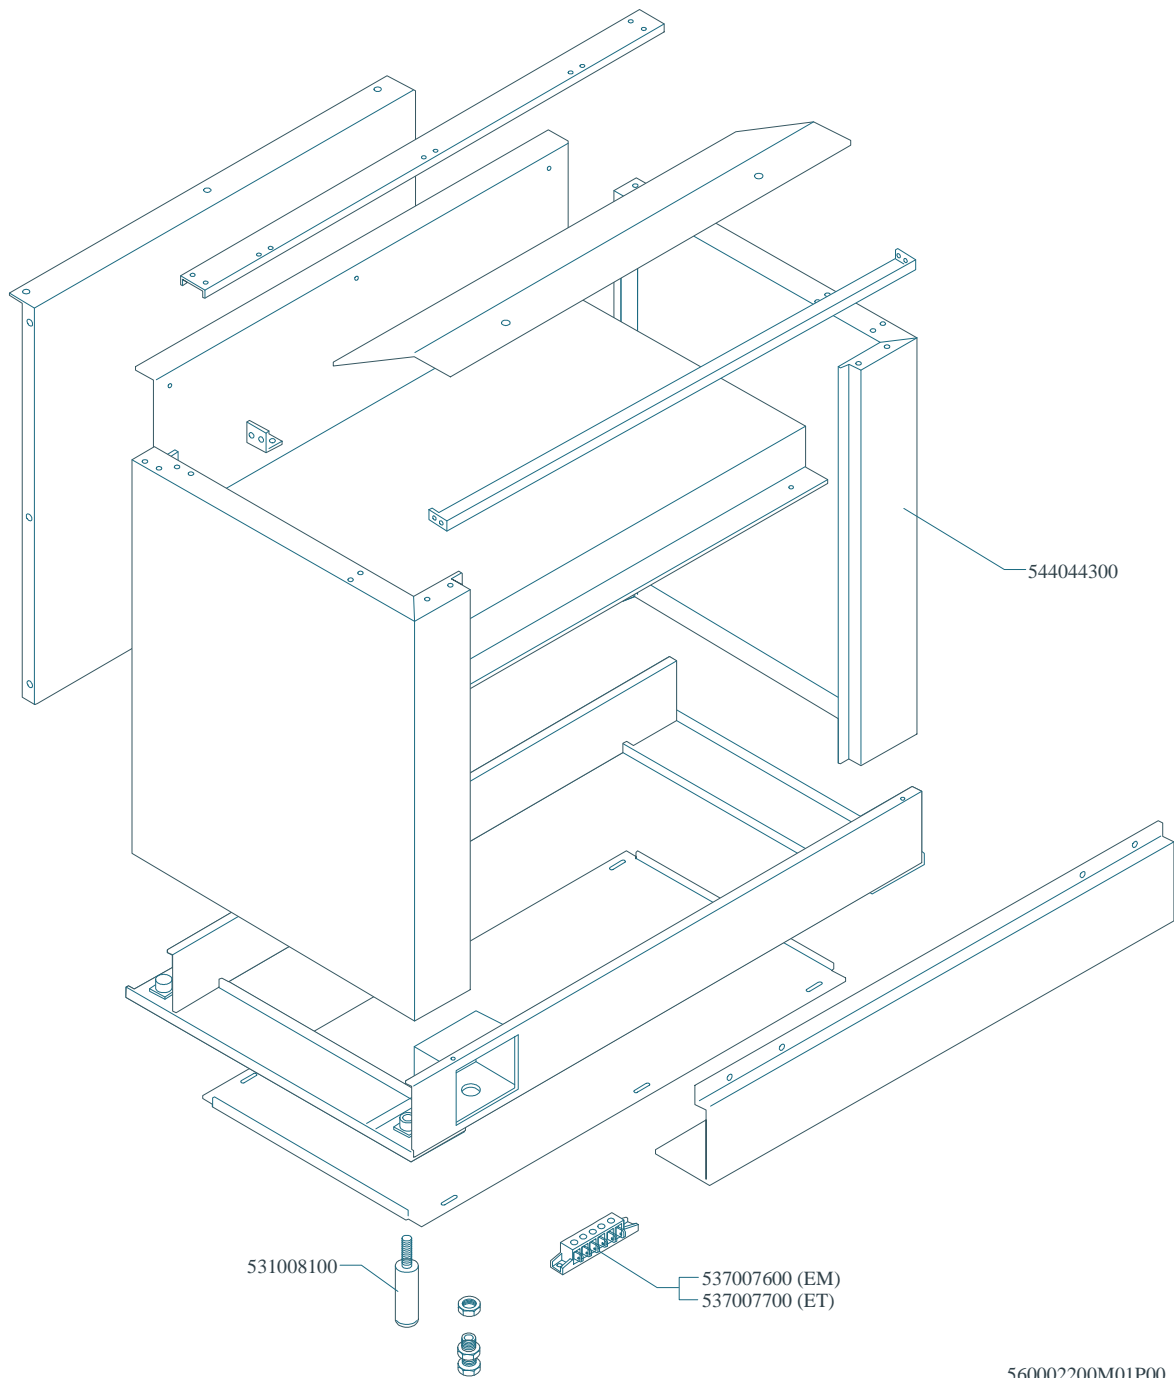

MAGIC SNACK 60

CUCINE / RANGES / HERDE / CUISINIÈRES / N° 0309
CF-10/6

CF-10EM/6 CF-10ET/6 CFM-10EM/6 CFM-10ET/6

MAGIC SNACK 60

CUCINE / RANGES / HERDE / CUISINIÈRES / N° 0309
CF-10/6

CF-10EM/6 CF-10ET/6 CFM-10EM/6 CFM-10ET/6

MAGIC SNACK 60

CUCINE / RANGES / HERDE / CUISINIÈRES / N° 0309
FORNO / OVEN / BACKOFEN / FOUR / CF-8 10 10/6

PORTE / DOORS / TÜREN / PORTES

Page	Pos	Code	Description
001		544044300	SIDE 1000 RANGE
001		531008100	ADJUSTABLE LEG H9 CHROME
001		537007700	TERMINAL BLOCK THREEPHASE 40A
002		541027000	NEUTRAL SPACER 1000
002		537002200	ELECTRICAL PLATE D.180 W1500 V230
002		537002100	ELECTRICAL PLATE D.145 W1000 V230
002		544036800	UPPER PLATE CF-10E/6
002		537000300	COMMUTATOR 7 POSITIONS S.49 16A
002		536002100	KNOB 7 POSITIONS SNACK
002		537014100	WHITE WARNING LIGHT 250V
002		544036700	CONTROL PANEL FOR CF-10ET 6 PLATES
003		537006200	UPPER OVEN HEATING EL.1000+2000W
003		537006300	LOWER OVEN HEATING EL.W1750 230CF8/
003		537014100	WHITE WARNING LIGHT 250V
003		537014200	GREEN WARNING LIGHT 250V
003		537006100	OVEN THERMOSTAT CF-62/8/10
003		537005700	OVEN COMMUTATOR CF-8/10 EL.
003		536002800	ELECTRIC OVEN KNOB CF-8/10
003		537015500	REDLIGHTED SWITCH
003		537005400	OVEN BULB 15W 300°C
003		534009100	GRILL PROTECTION CF-8/10
003		536011300	OVEN GASKET CF-8/10
003		537007900	OVEN BULB-SOCKET
003		531006700	OVEN GRID FOR CF-8/10
003		534002200	OVEN DRIPPING-PAN CF-8/10
003		531013600	SIDE GRID FOR MAXI/VENTILATED OVEN
004		531012700	STAINLESS STEEL OVEN DOOR CF-8/10
004		531007900	STAINLESS STEEL DOOR WHEEL HOLDER
004		544074700	STAINLESS STEEL OVEN DOOR PANEL
004		541025200	STAINLESS STEEL OVEN DOOR HANDLE
004		531008200	STAINLESS STEEL DOOR HINGE CF-8/10
004		531009600	COMPLETE GLASS OVEN DOOR
004		531012400	GLASS DOOR WHEEL HOLDER CF-8/10
004		531007000	OVEN GLASS DOOR HANDLE CF-8/10
004		536007100	INTERNAL GLASS OVEN DOOR CF-8/10
004		536007000	EXTERNAL GLASS OVEN DOOR CF8/10
004		531007300	GLASS DOOR HINGE CF-8/10