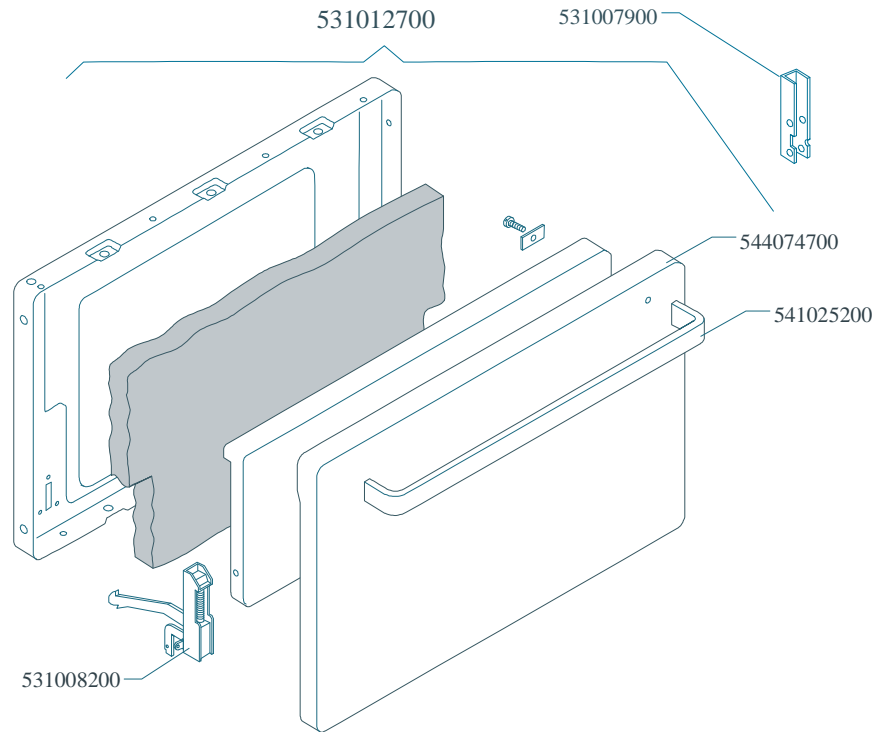

MAGIC SNACK 60

CUCINE / RANGES / HERDE / CUISINIÈRES / N° 0309
FORNO / OVEN / BACKOFEN / FOUR / CF-8 10 10/6

PORTE / DOORS / TÜREN / PORTES

Page	Pos	Code	Description
001		544044300	SIDE 1000 RANGE
001		531008100	ADJUSTABLE LEG H9 CHROME
001		537007700	TERMINAL BLOCK THREEPHASE 40A
002		541027000	NEUTRAL SPACER 1000
002		537002200	ELECTRICAL PLATE D.180 W1500 V230
002		537002100	ELECTRICAL PLATE D.145 W1000 V230
002		544036800	UPPER PLATE CF-10E/6
002		537000300	COMMUTATOR 7 POSITIONS S.49 16A
002		536002100	KNOB 7 POSITIONS SNACK
002		537014100	WHITE WARNING LIGHT 250V
002		544036700	CONTROL PANEL FOR CF-10ET 6 PLATES
003		537006200	UPPER OVEN HEATING EL.1000+2000W
003		537006300	LOWER OVEN HEATING EL.W1750 230CF8/
003		537014100	WHITE WARNING LIGHT 250V
003		537014200	GREEN WARNING LIGHT 250V
003		537006100	OVEN THERMOSTAT CF-62/8/10
003		537005700	OVEN COMMUTATOR CF-8/10 EL.
003		536002800	ELECTRIC OVEN KNOB CF-8/10
003		537015500	REDLIGHTED SWITCH
003		537005400	OVEN BULB 15W 300°C
003		534009100	GRILL PROTECTION CF-8/10
003		536011300	OVEN GASKET CF-8/10
003		537007900	OVEN BULB-SOCKET
003		531006700	OVEN GRID FOR CF-8/10
003		534002200	OVEN DRIPPING-PAN CF-8/10
003		531013600	SIDE GRID FOR MAXI/VENTILATED OVEN
004		531012700	STAINLESS STEEL OVEN DOOR CF-8/10
004		531007900	STAINLESS STEEL DOOR WHEEL HOLDER
004		544074700	STAINLESS STEEL OVEN DOOR PANEL
004		541025200	STAINLESS STEEL OVEN DOOR HANDLE
004		531008200	STAINLESS STEEL DOOR HINGE CF-8/10
004		531009600	COMPLETE GLASS OVEN DOOR
004		531012400	GLASS DOOR WHEEL HOLDER CF-8/10
004		531007000	OVEN GLASS DOOR HANDLE CF-8/10
004		536007100	INTERNAL GLASS OVEN DOOR CF-8/10
004		536007000	EXTERNAL GLASS OVEN DOOR CF8/10
004		531007300	GLASS DOOR HINGE CF-8/10