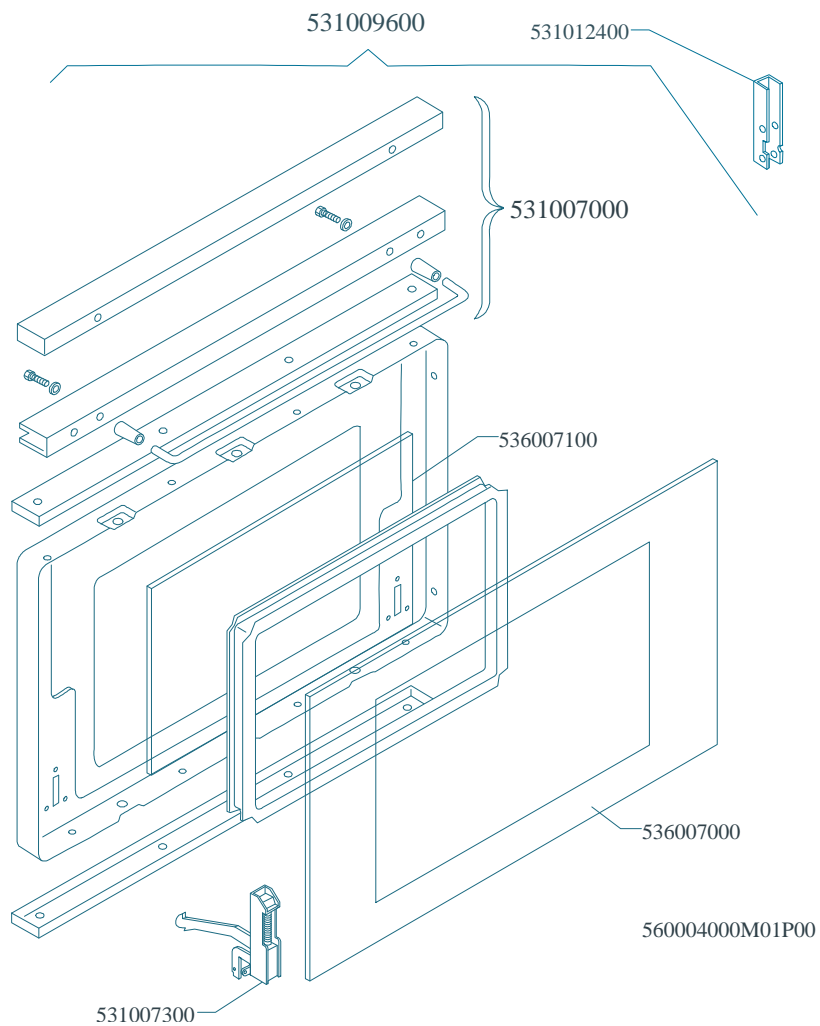

MAGIC SNACK 60

CUCINE / RANGES / HERDE / CUISINIÈRES / N° 0309
FORNO / OVEN / BACKOFEN / FOUR / CF-8 10 10/6

PORTE / DOORS / TÜREN / PORTES

Page	Pos	Code	Description
001		544044300	SIDE 1000 RANGE
001		531008100	ADJUSTABLE LEG H9 CHROME
001		537007700	TERMINAL BLOCK THREEPHASE 40A
002		541027000	NEUTRAL SPACER 1000
002		537002200	ELECTRICAL PLATE D.180 W1500 V230
002		537002100	ELECTRICAL PLATE D.145 W1000 V230
002		544036800	UPPER PLATE CF-10E/6
002		537000300	COMMUTATOR 7 POSITIONS S.49 16A
002		536002100	KNOB 7 POSITIONS SNACK
002		537014100	WHITE WARNING LIGHT 250V
002		544036700	CONTROL PANEL FOR CF-10ET 6 PLATES
003		537006200	UPPER OVEN HEATING EL.1000+2000W
003		537006300	LOWER OVEN HEATING EL.W1750 230CF8/
003		537014100	WHITE WARNING LIGHT 250V
003		537014200	GREEN WARNING LIGHT 250V
003		537006100	OVEN THERMOSTAT CF-62/8/10
003		537005700	OVEN COMMUTATOR CF-8/10 EL.
003		536002800	ELECTRIC OVEN KNOB CF-8/10
003		537015500	REDLIGHTED SWITCH
003		537005400	OVEN BULB 15W 300°C
003		534009100	GRILL PROTECTION CF-8/10
003		536011300	OVEN GASKET CF-8/10
003		537007900	OVEN BULB-SOCKET
003		531006700	OVEN GRID FOR CF-8/10
003		534002200	OVEN DRIPPING-PAN CF-8/10
003		531013600	SIDE GRID FOR MAXI/VENTILATED OVEN
004		531012700	STAINLESS STEEL OVEN DOOR CF-8/10
004		531007900	STAINLESS STEEL DOOR WHEEL HOLDER
004		544074700	STAINLESS STEEL OVEN DOOR PANEL
004		541025200	STAINLESS STEEL OVEN DOOR HANDLE
004		531008200	STAINLESS STEEL DOOR HINGE CF-8/10
004		531009600	COMPLETE GLASS OVEN DOOR
004		531012400	GLASS DOOR WHEEL HOLDER CF-8/10
004		531007000	OVEN GLASS DOOR HANDLE CF-8/10
004		536007100	INTERNAL GLASS OVEN DOOR CF-8/10
004		536007000	EXTERNAL GLASS OVEN DOOR CF8/10
004		531007300	GLASS DOOR HINGE CF-8/10