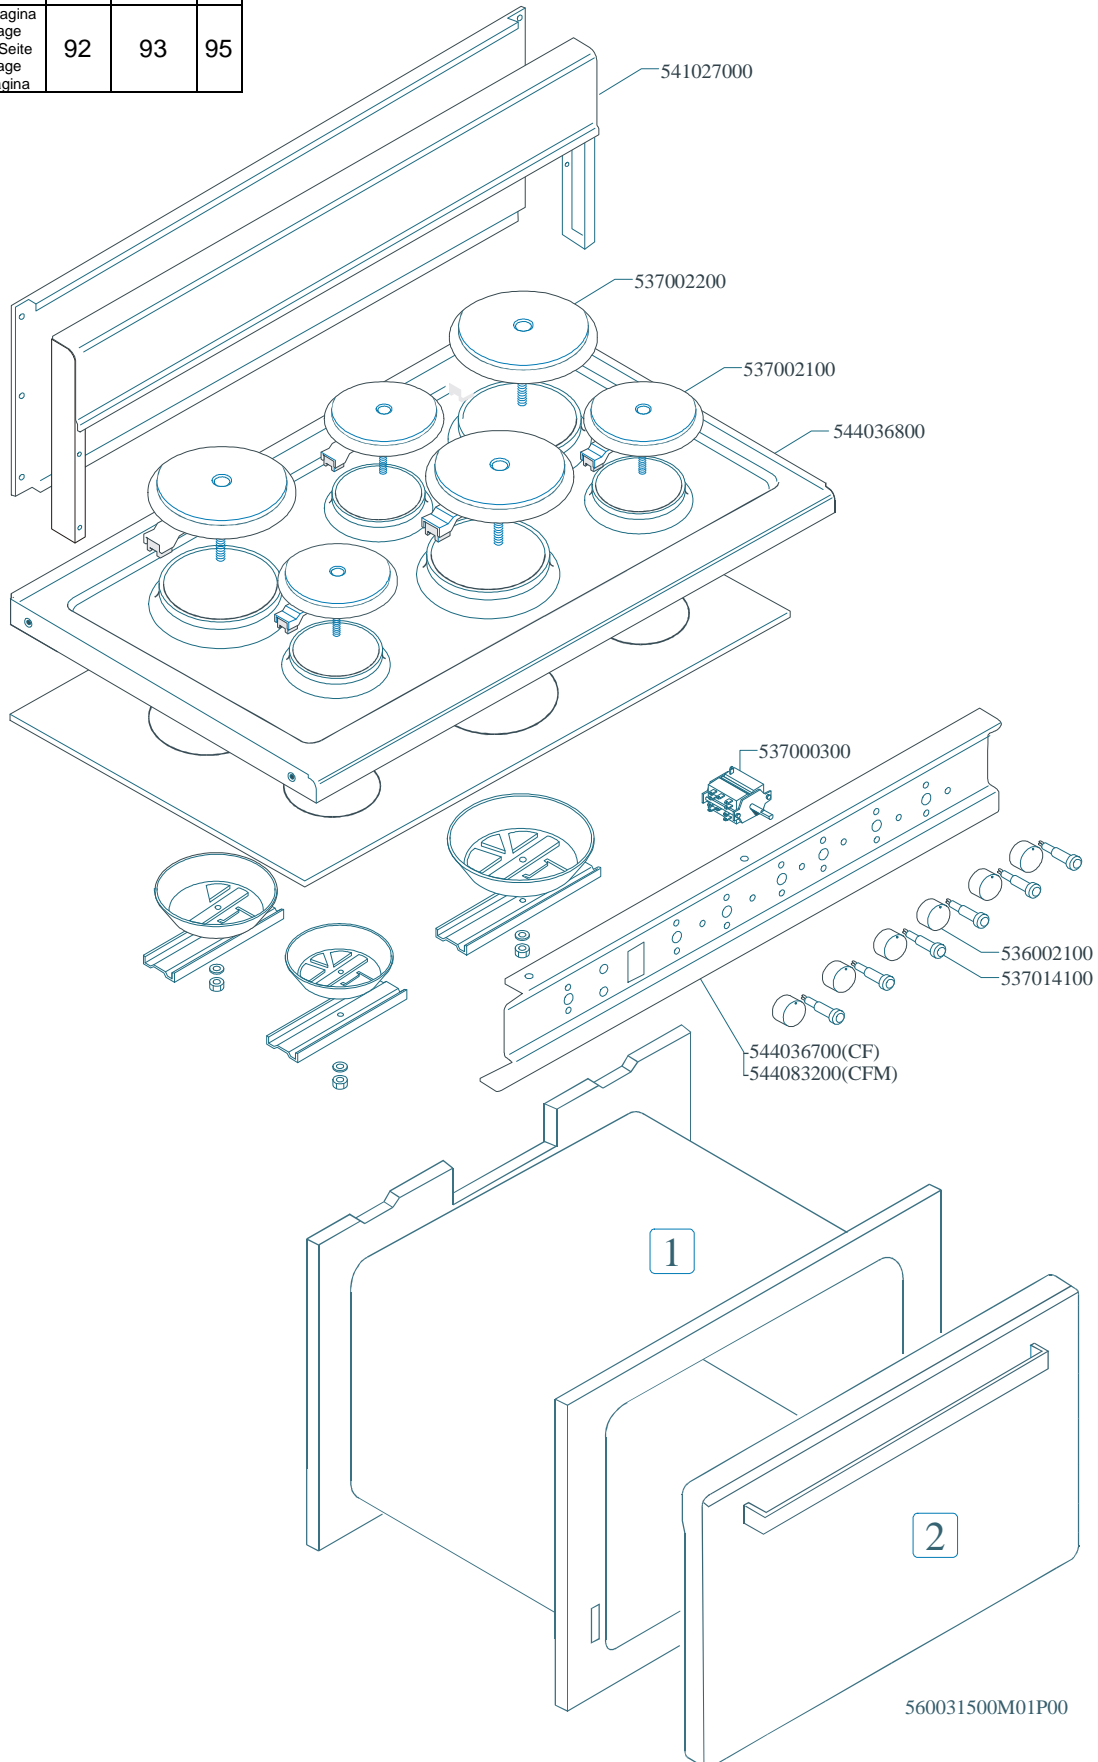

MAGIC SNACK 60

CUCINE / RANGES / HERDE / CUISINIÈRES / N° 0309
CF-10/6

CF-10EM/6 CF-10ET/6 CFM-10EM/6 CFM-10ET/6

	1CF	1CFM	2
Vedi Pagina See Page Siehe Seite Voir Page Ver Pàgina	92	93	95