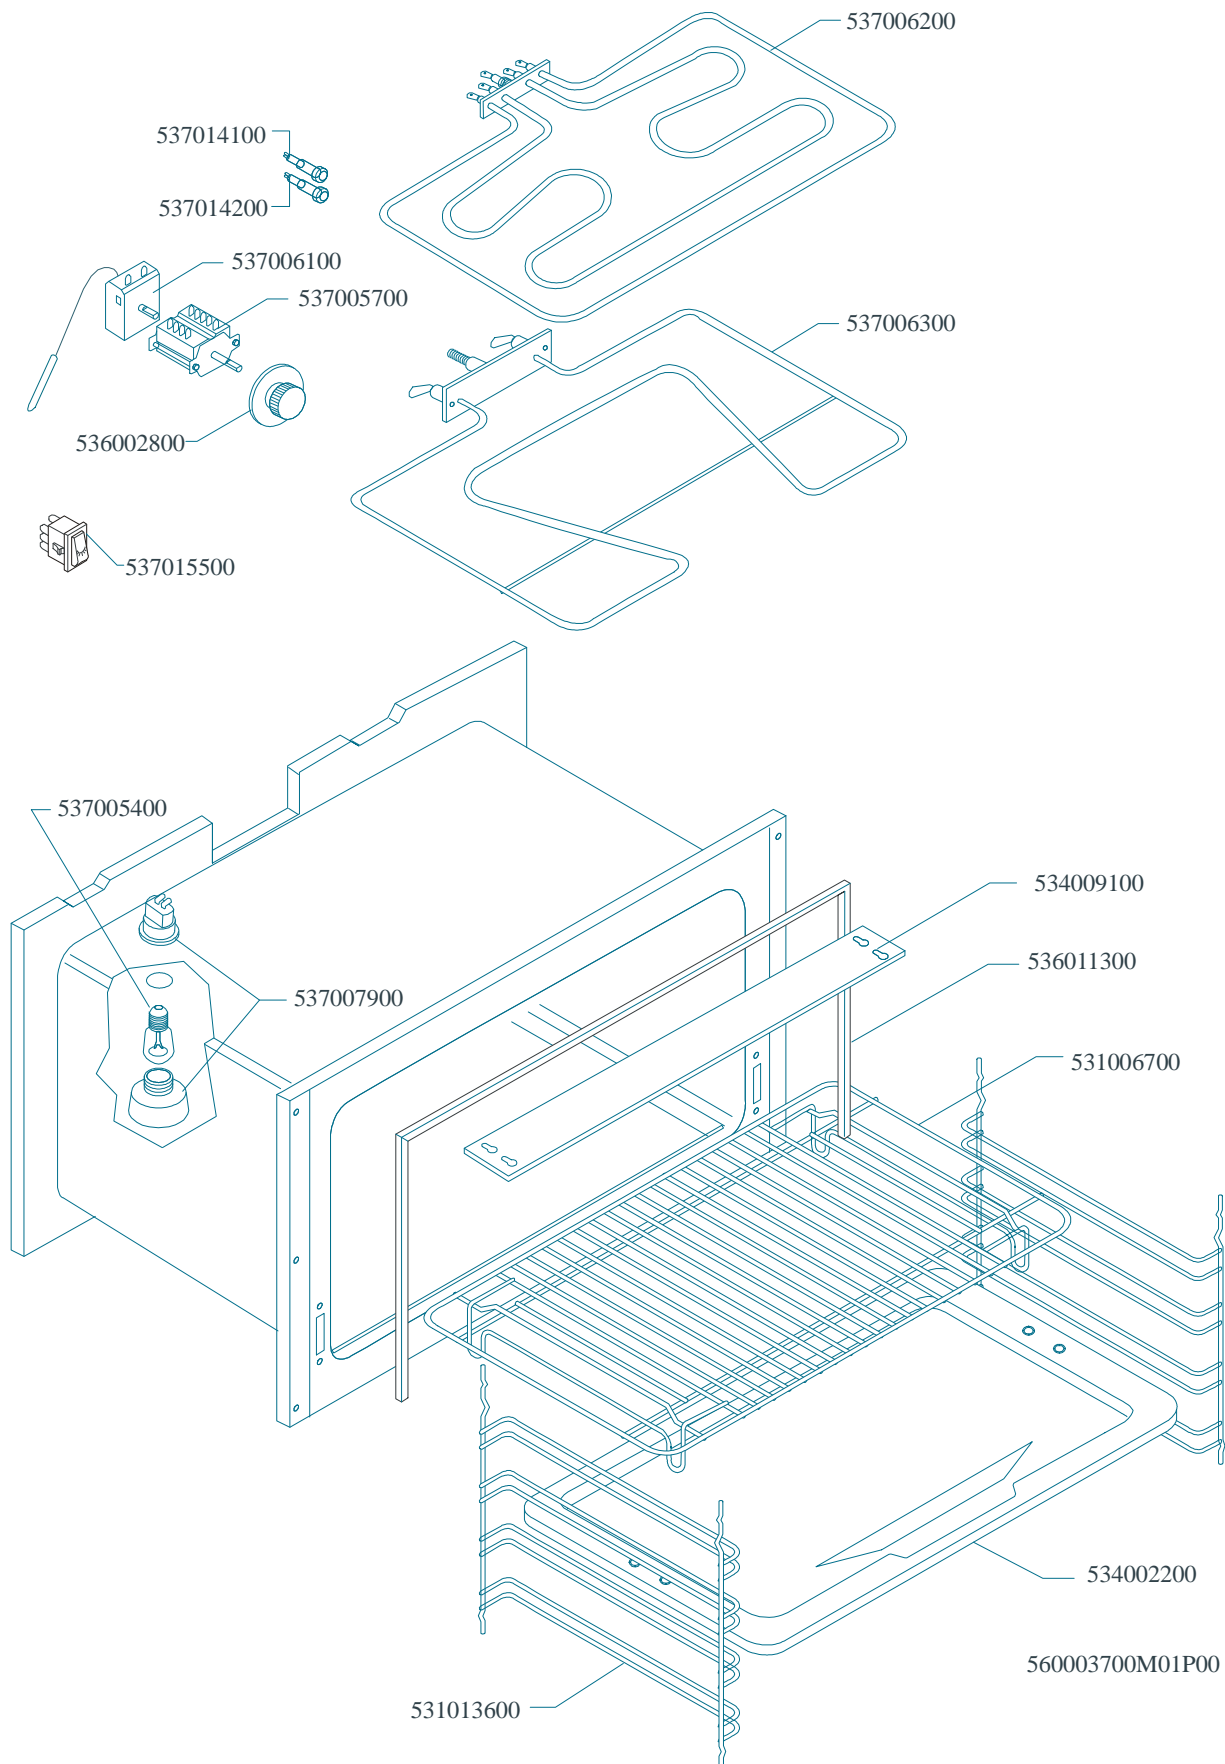

MAGIC SNACK 60

CUCINE / RANGES / HERDE / CUISINIÈRES / N° 0309
CF-10/6

CF-10EM/6 CF-10ET/6 CFM-10EM/6 CFM-10ET/6

MAGIC SNACK 60

CUCINE / RANGES / HERDE / CUISINIÈRES / N° 0309
CF-10/6

CF-10EM/6 CF-10ET/6 CFM-10EM/6 CFM-10ET/6

MAGIC SNACK 60

CUCINE / RANGES / HERDE / CUISINIÈRES / N° 0309
FORNO / OVEN / BACKOFEN / FOUR / CF-8 10 10/6

PORTE / DOORS / TÜREN / PORTES

Page	Pos	Code	Description
001		544044300	SIDE 1000 RANGE
001		531008100	ADJUSTABLE LEG H9 CHROME
001		537007700	TERMINAL BLOCK THREEPHASE 40A
002		541027000	NEUTRAL SPACER 1000
002		537002200	ELECTRICAL PLATE D.180 W1500 V230
002		537002100	ELECTRICAL PLATE D.145 W1000 V230
002		544036800	UPPER PLATE CF-10E/6
002		537000300	COMMUTATOR 7 POSITIONS S.49 16A
002		536002100	KNOB 7 POSITIONS SNACK
002		537014100	WHITE WARNING LIGHT 250V
002		544036700	CONTROL PANEL FOR CF-10ET 6 PLATES
003		537006200	UPPER OVEN HEATING EL.1000+2000W
003		537006300	LOWER OVEN HEATING EL.W1750 230CF8/
003		537014100	WHITE WARNING LIGHT 250V
003		537014200	GREEN WARNING LIGHT 250V
003		537006100	OVEN THERMOSTAT CF-62/8/10
003		537005700	OVEN COMMUTATOR CF-8/10 EL.
003		536002800	ELECTRIC OVEN KNOB CF-8/10
003		537015500	REDLIGHTED SWITCH
003		537005400	OVEN BULB 15W 300°C
003		534009100	GRILL PROTECTION CF-8/10
003		536011300	OVEN GASKET CF-8/10
003		537007900	OVEN BULB-SOCKET
003		531006700	OVEN GRID FOR CF-8/10
003		534002200	OVEN DRIPPING-PAN CF-8/10
003		531013600	SIDE GRID FOR MAXI/VENTILATED OVEN
004		531012700	STAINLESS STEEL OVEN DOOR CF-8/10
004		531007900	STAINLESS STEEL DOOR WHEEL HOLDER
004		544074700	STAINLESS STEEL OVEN DOOR PANEL
004		541025200	STAINLESS STEEL OVEN DOOR HANDLE
004		531008200	STAINLESS STEEL DOOR HINGE CF-8/10
004		531009600	COMPLETE GLASS OVEN DOOR
004		531012400	GLASS DOOR WHEEL HOLDER CF-8/10
004		531007000	OVEN GLASS DOOR HANDLE CF-8/10
004		536007100	INTERNAL GLASS OVEN DOOR CF-8/10
004		536007000	EXTERNAL GLASS OVEN DOOR CF8/10
004		531007300	GLASS DOOR HINGE CF-8/10