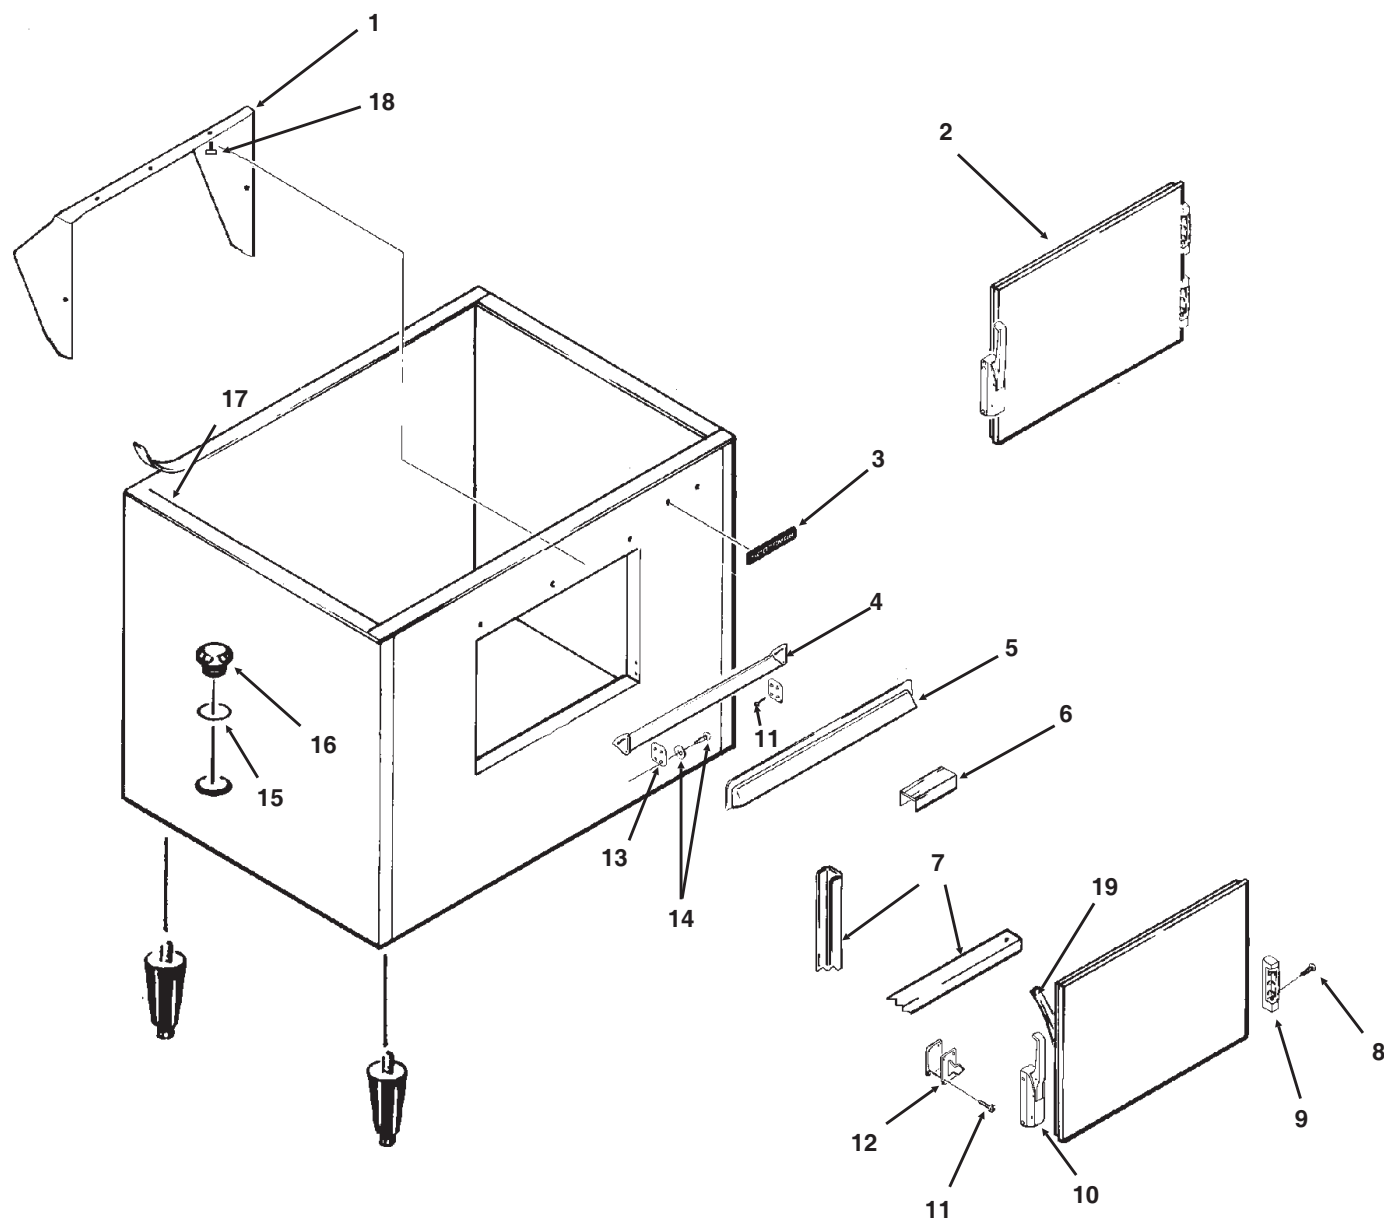

Bins, Condensers, and Accessories Service Parts

B560/B590

ITEM NUMBER	PART NUMBER	DESCRIPTION			
1	A35006-001	Baffle			
2	A18300-030	Complete			
Door-Painted					
3	A34530-002	Complete Door-S.S.			
	15-0711-01	Emblem			
4	A17342-000	Spill Door			
5	A34260-001	Awning			
6	A34278-001	Door Trim Cap			
7	A34277-001	Door Trim (6' req.)			
8	03-1287-00	Screw, into door			
	03-1419-28	Screw, into cabinet			
			9	02-2658-03	Hinge
				02-2658-04	Hinge Cover
			10	02-2658-01	Latch
				02-1287-00	Screw, into door
			11	03-1419-28	Screw, into cabinet
			12	02-2658-02	Strike
			13	A34264-001	Spill door hinge
			14	A17302-000	Button storage
				03-1403-15	Screw
			15	13-0617-11	O-ring
			16	02-2809-01	Drain top
			17	19-0503-04	Foam tape (per foot)
			18	03-0727-01	Thumb screw