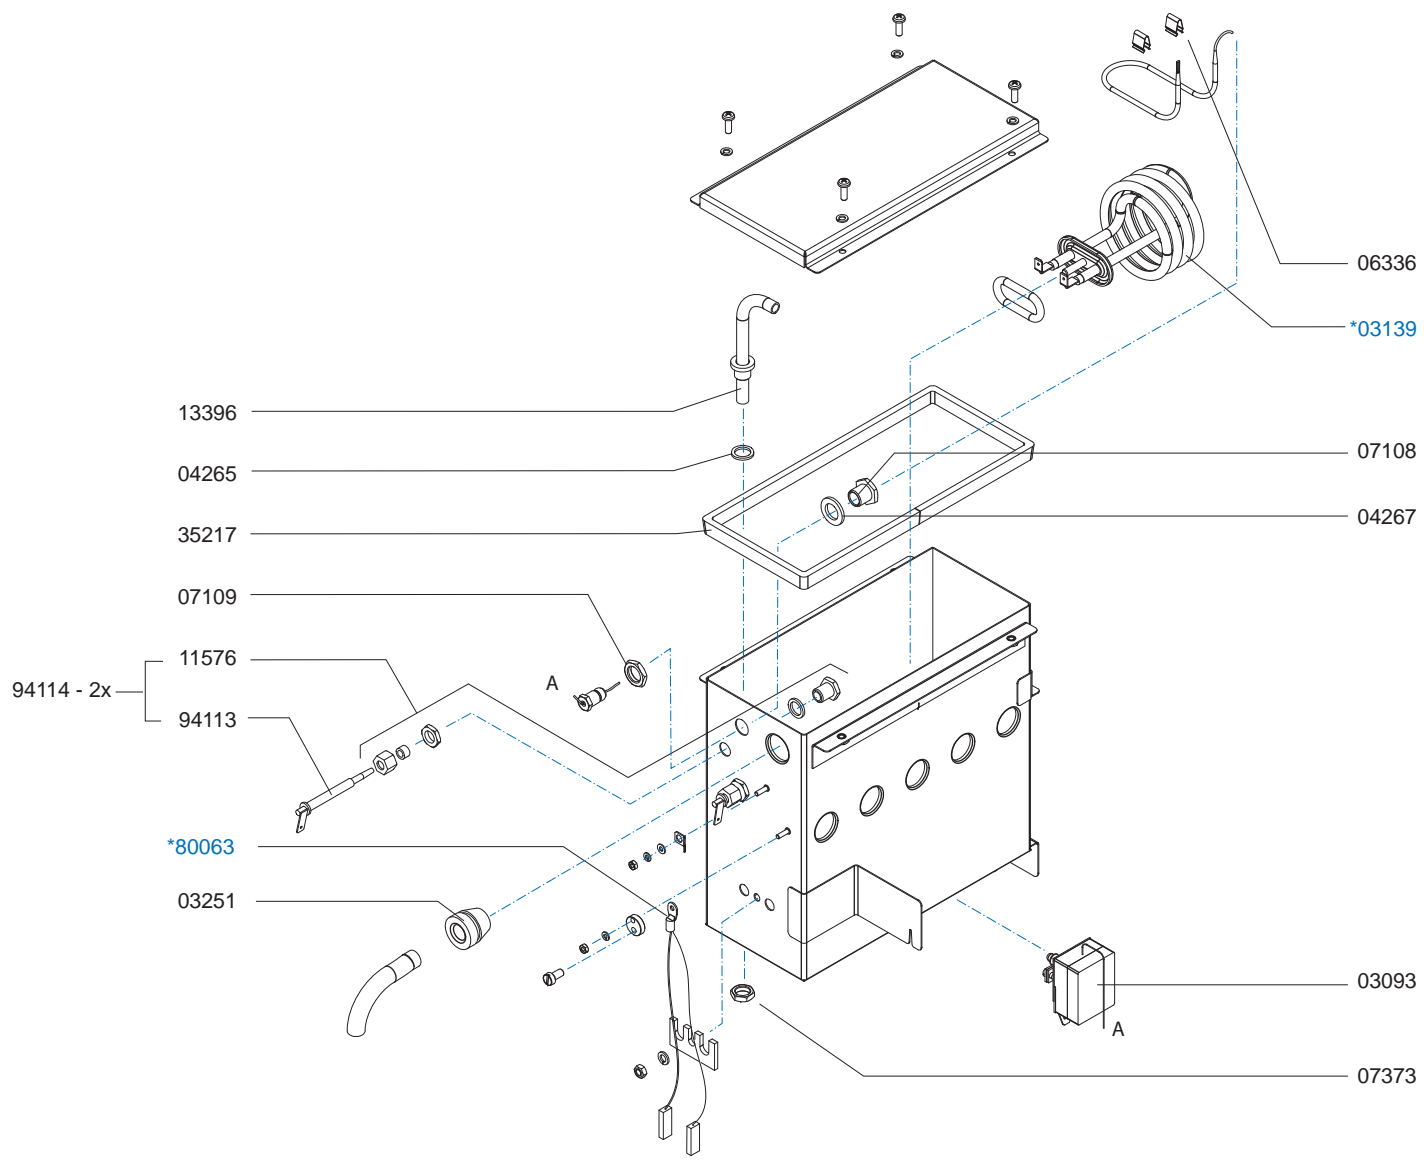

Page : 6-7  
 Rev. : 2 09-07-09

Drawer : RLF  
 Date : 26-11-2007

Rated voltage : 1N~ 220-240V 50-60Hz 3275W

**Spare Parts Info**

\*\*\*\*\* **Animo®** \*\*\*\*\*  
**Assen - Holland**

**www.animo.eu**

\* Recommended Spare Part