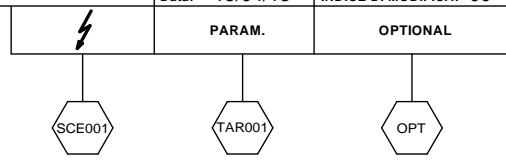

Denominazione: SERVICE-STAND BLUE 3-4 INCORPORATO

Data: 15/04/13

INDICE DI MODIFICA: 00

	PARAM.	OPTIONAL
--	--------	----------

SCE001

TAR001

OPT

Code	Description	Notes
73688954	FULL EVAPORATOR KIT	5
74837184	FAN PROTECTION FILTER	2
74700708	LIQUID RECEIVER	2
74702120	FIXES GLASS	
74865634	COMPRESSOR	4
74837119	CONDENSER	5
74867018	COMPRESSOR ELECTRICAL PARTS	2
74839104	EVAPORATOR	5
74848160	FAN	2
74848118	FAN BLADE	2
74845036	TANGENTIAL FAN	2
72538624	SUPERSTRUCTURE TOP GLASS	
72538774	FRONTAL GLASS	
74847194	EVAPORATOR GRID	
74742008	MAIN ON/OFF SWITCH	2
74742017	LIGHT ON/OFF SWITCH	2
75956088	POWER RELAY	2
72539281	CONDENSING UNIT SUPPORT	
72539288	CONDENSING UNIT GRID	
72556044	PAN SUPPORT	
72539084	LED LIGHTING COVERING	
72538764	EVAPORATOR COVERING	
72538574	EVAPORATOR FRONT AIR-CONVEYOR	
72538674	EVAPORATOR REAR AIR-CONVEYOR	
74707262	WELL TRAY	
72557114	GLASS SUPPORT	
72539674	FRAME FIXING KIT	
72539484	PANS SUPPORTS	
72539044	LED LIGHTING	
73669064	SUPERSTRUCTURE	
72539070	SUPERSTRUCTURE SIDE SUPPORT	
72539682	SIDE FRAME	
72539694	FRONT BOTTOM FRAME	
74707120	PAN	3

Cod. ESP357

Denominazione: SERVICE-STAND BLUE 3-4 INCORPORATO

Data: 15/04/13

INDICE DI MODIFICA: 00

Code	Description	Notes
SC850	ELECTRICAL WIRING	1
73670196	DRIER FILTER	2
RIF.TAR.B05	CONTROLLER PRESETTING SERVICE	1
74700881	UNSETTED ELECTRONIC CONTROLLER	1
74700916	PROBE	1
74700892	LED POWER PACK	1
74700954	SPEED FAN CONTROLLER	1
74861586	FULL CONDENSING UNIT	
74877107	VALVE	4
74708007	CASTOR/FEET	
73669908	POWER BOX	