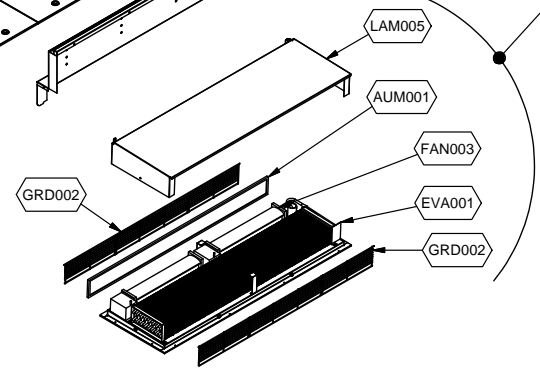

Denominazione: SERVICE-STAND BLUE 3-4 INCORPORATO

Data: 15/04/13

INDICE DI MODIFICA: 00

	PARAM.	OPTIONAL
--	--------	----------

SCE001

TAR001

OPT

Code	Description	Notes
73688954	FULL EVAPORATOR KIT	5
74837184	FAN PROTECTION FILTER	2
74700708	LIQUID RECEIVER	2
74702120	FIXES GLASS	
74865634	COMPRESSOR	4
74837119	CONDENSER	5
74867018	COMPRESSOR ELECTRICAL PARTS	2
74839104	EVAPORATOR	5
74848160	FAN	2
74848118	FAN BLADE	2
74845036	TANGENTIAL FAN	2
72538624	SUPERSTRUCTURE TOP GLASS	
72538774	FRONTAL GLASS	
74847194	EVAPORATOR GRID	
74742008	MAIN ON/OFF SWITCH	2
74742017	LIGHT ON/OFF SWITCH	2
75956088	POWER RELAY	2
72539281	CONDENSING UNIT SUPPORT	
72539288	CONDENSING UNIT GRID	
72556044	PAN SUPPORT	
72539084	LED LIGHTING COVERING	
72538764	EVAPORATOR COVERING	
72538574	EVAPORATOR FRONT AIR-CONVEYOR	
72538674	EVAPORATOR REAR AIR-CONVEYOR	
74707262	WELL TRAY	
72557114	GLASS SUPPORT	
72539674	FRAME FIXING KIT	
72539484	PANS SUPPORTS	
72539044	LED LIGHTING	
73669064	SUPERSTRUCTURE	
72539070	SUPERSTRUCTURE SIDE SUPPORT	
72539682	SIDE FRAME	
72539694	FRONT BOTTOM FRAME	
74707120	PAN	3

Cod. ESP357

Denominazione: SERVICE-STAND BLUE 3-4 INCORPORATO

Data: 15/04/13

INDICE DI MODIFICA: 00

Code	Description	Notes
SC850	ELECTRICAL WIRING	1
73670196	DRIER FILTER	2
RIF.TAR.B05	CONTROLLER PRESETTING SERVICE	1
74700881	UNSETTED ELECTRONIC CONTROLLER	1
74700916	PROBE	1
74700892	LED POWER PACK	1
74700954	SPEED FAN CONTROLLER	1
74861586	FULL CONDENSING UNIT	
74877107	VALVE	4
74708007	CASTOR/FEET	
73669908	POWER BOX	