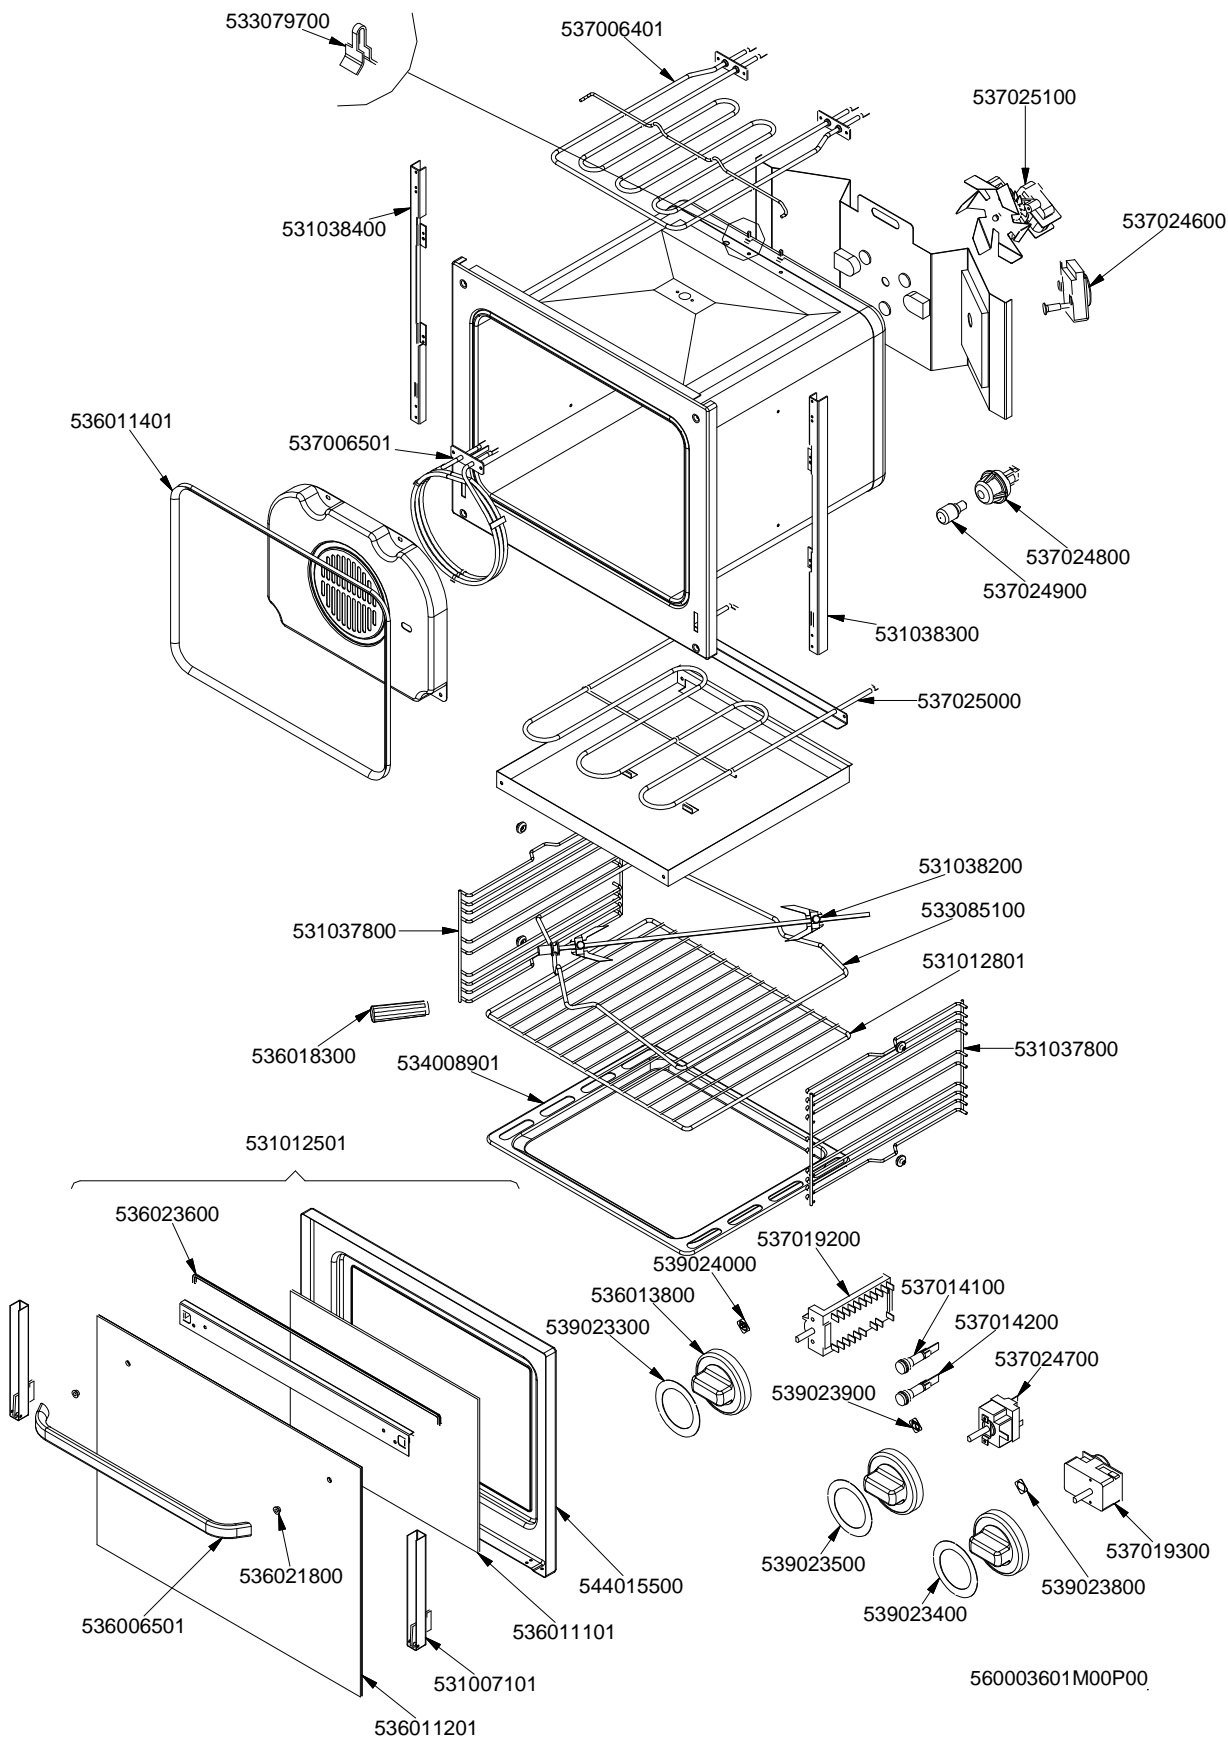

FORNO / OVEN / BACKOFEN / FOUR / CF-62

ELETTORICO MULTIFUNZIONE / MULTIFUNCTION ELECTRIC / MULTIFUNKTIONS
ELEKTRO / ELECTRIQUE A FONCTIONS MULTIPLES ≤0706

Page	Pos	Code	Description
001		541042100	UPPER PLATE PCC-74E
001		537013300	CURRENT REGULATOR FOR ELEC. PLATE
001		537014100	WHITE WARNING LIGHT 250V
001		541015500	NEUTRAL SPACER 62
001		537021500	REGULATOR FOR EL.PLATE 2CIRC.230V
001		537015301	EL. PLATE PCC D.230 700+1400W 230V
001		536013500	KNOB 7 POSITIONS PCC-60E
001		537014501	EL. PLATE PCC-60 D.165 1200W 230V
001		536013900	KNOB 7 POSITIONS PCC-60E
001		537020001	REMAINING HEAT 4 PILOT LIGHTS UNIT
001		544041101	CONTROL PANEL CF-62E
001		537007600	TERMINAL BLOCK SINGLEPHASE 40A
001		544040901	SIDE RANGE CF-62
001		531008100	ADJUSTABLE LEG H9 CHROME
002		533079700	LOCK SPRING FOR BULB §3/§4
002		537006401	GRILL HEATING EL.W3100 V230 CF-62
002		537025100	FAN FOR MULTIF.OVEN CF-62E
002		537024600	SPIT MOTOR FOR CF-8/10E V230
002		531038400	LHD DOOR WHEEL HOLDER MUL.OVEN CF62
002		536011401	OVEN GASKET CF-62
002		537006501	CIRC.HEATING EL. W2400 V230 CF-62
002		537024800	OVEN BULB-SOCKET CF-62E
002		537024900	OVEN BULB 15W 300°C MAXI OVEN
002		531038300	RHD DOOR WHEEL HOLDER F.MULTIF-OVEN
002		537025000	OVEN LOW.HEATING EL.W1200 V230 CF62
002		531038200	SPIT FOR MULTIF. NEW OVEN CF-62
002		533085100	GRID FOR SPIT SUPPORT MULT.OV.CF-62
002		531012801	OVEN GRID CF-62
002		531037800	SUPPORT GRID OVEN NEW CF-62E
002		536018300	GRIP FOR ROTATING SPIT
002		534008901	OVEN DRIPPING-PAN CF-62
002		531012501	COMPLETE OVEN DOOR CF-62
002		536023600	GASKET FOR GLASS DOOR CF-62E
002		539023500	ADHESIVE GRAD.DISC *E.MULTIF.TERM.
002		536006501	NEW OVEN DOOR HANDLE CF-62
002		536021800	DOOR HANDLE SPACER FOR MAXI OVEN
002		536011101	INTERNAL GLASS FOR OVEN DOOR CF-62
002		531007101	OVEN DOOR HINGE FOR CF-62
002		536011201	EXTERNAL GLASS FOR OVEN DOOR CF-62
002		537019200	SELECTOR FOR MULTIFUNCTION OVEN
002		539024000	SIGN PLATE FOR OVEN SELECTOR
002		536013800	KNOB D.70 BLACK 6*5 WITH SPRING
002		537014100	WHITE WARNING LIGHT 250V
002		539023300	ADHESIVE GRADUATED DISC FOR KNOB
002		537014200	GREEN WARNING LIGHT 250V
002		537024700	SINGLEPH.THERMOST.45-250°C MULTI.OV
002		539023900	SIGN PLATE FOR OVEN TEMPERATURE
002		537019300	TIMER FOR MULTIFUNCTION OVEN
002		544015500	INNER DOOR OF OVEN CF-62
002		539023800	SIGN PLATE FOR OVEN TIMER
002		539023400	ADHESIVE GRADUATED DISC F.KNOB