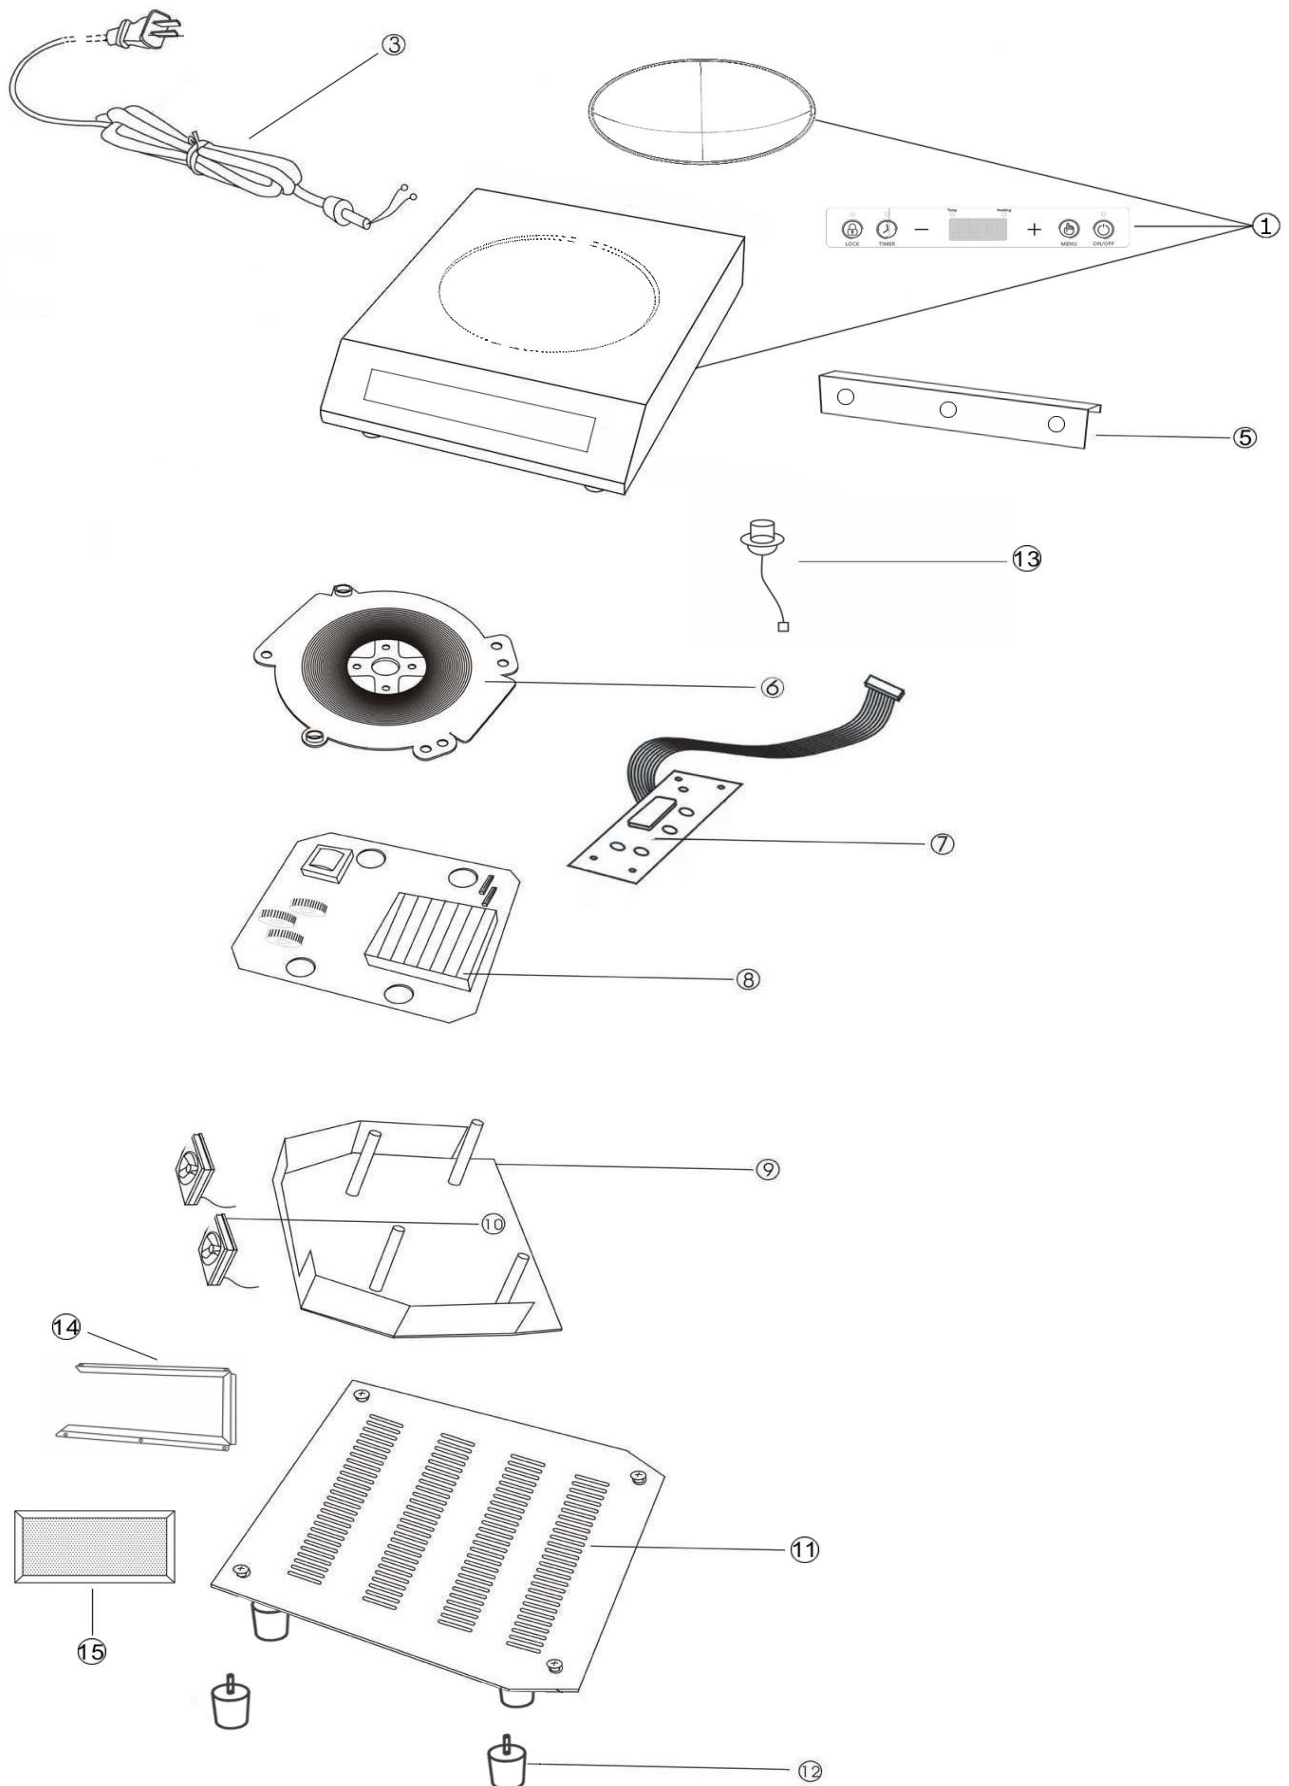

## Induktionswok, 3,5 kW

Artikel-Nr.  
70246004 (TT350W)

---

### Explosionszeichnung / Ersatzteile

---

Bitte bei Ersatzteilbestellung immer Artikelnummer und  
Seriennummer mit angeben!

# SPARE PART LIST / ESPLOSO TT350W-TT500W

## SPARE PART LIST / ESPLOSO TT350W-TT500W

REF.	CODE CODICE	DESCRIPTION	DESCRIZIONE	
1		Housing TT350W	Carcassa TT350W	
1		Housing TT500W	Carcassa TT500W	
3		Power cord TT350W	Cavo alimentazione TT350W	
3		Power cord TT500W	Cavo alimentazione TT500W	
5		Protector TT350W	Protezione TT350W	
5		Protector TT500W	Protezione TT500W	
6		Working coil TT350W	Induttore TT350W	
6		Working coil TT500W	Induttore TT500W	
7		Sensor control panel	Scheda comandi touch	
8		Main board TT350W	Scheda potenza TT350W	
8		Main board TT500W	Scheda potenza TT500W	
9		Main board support TT350W	Supporto scheda potenza TT350W	
9		Main board support TT500W	Supporto scheda potenza TT500W	
10		Fan	Ventola	
11		Lower housing TT350W	Fondo TT350W	
11		Lower housing TT500W	Fondo TT500W	
12		Feet TT350W	Piedino TT350W	
12		Feet TT500W	Piedino TT500W	
13		Temperature sensor	Sensore temperatura	
14		Filter guide	Guida filtro	
15		Fat filter	Filtro del grasso	