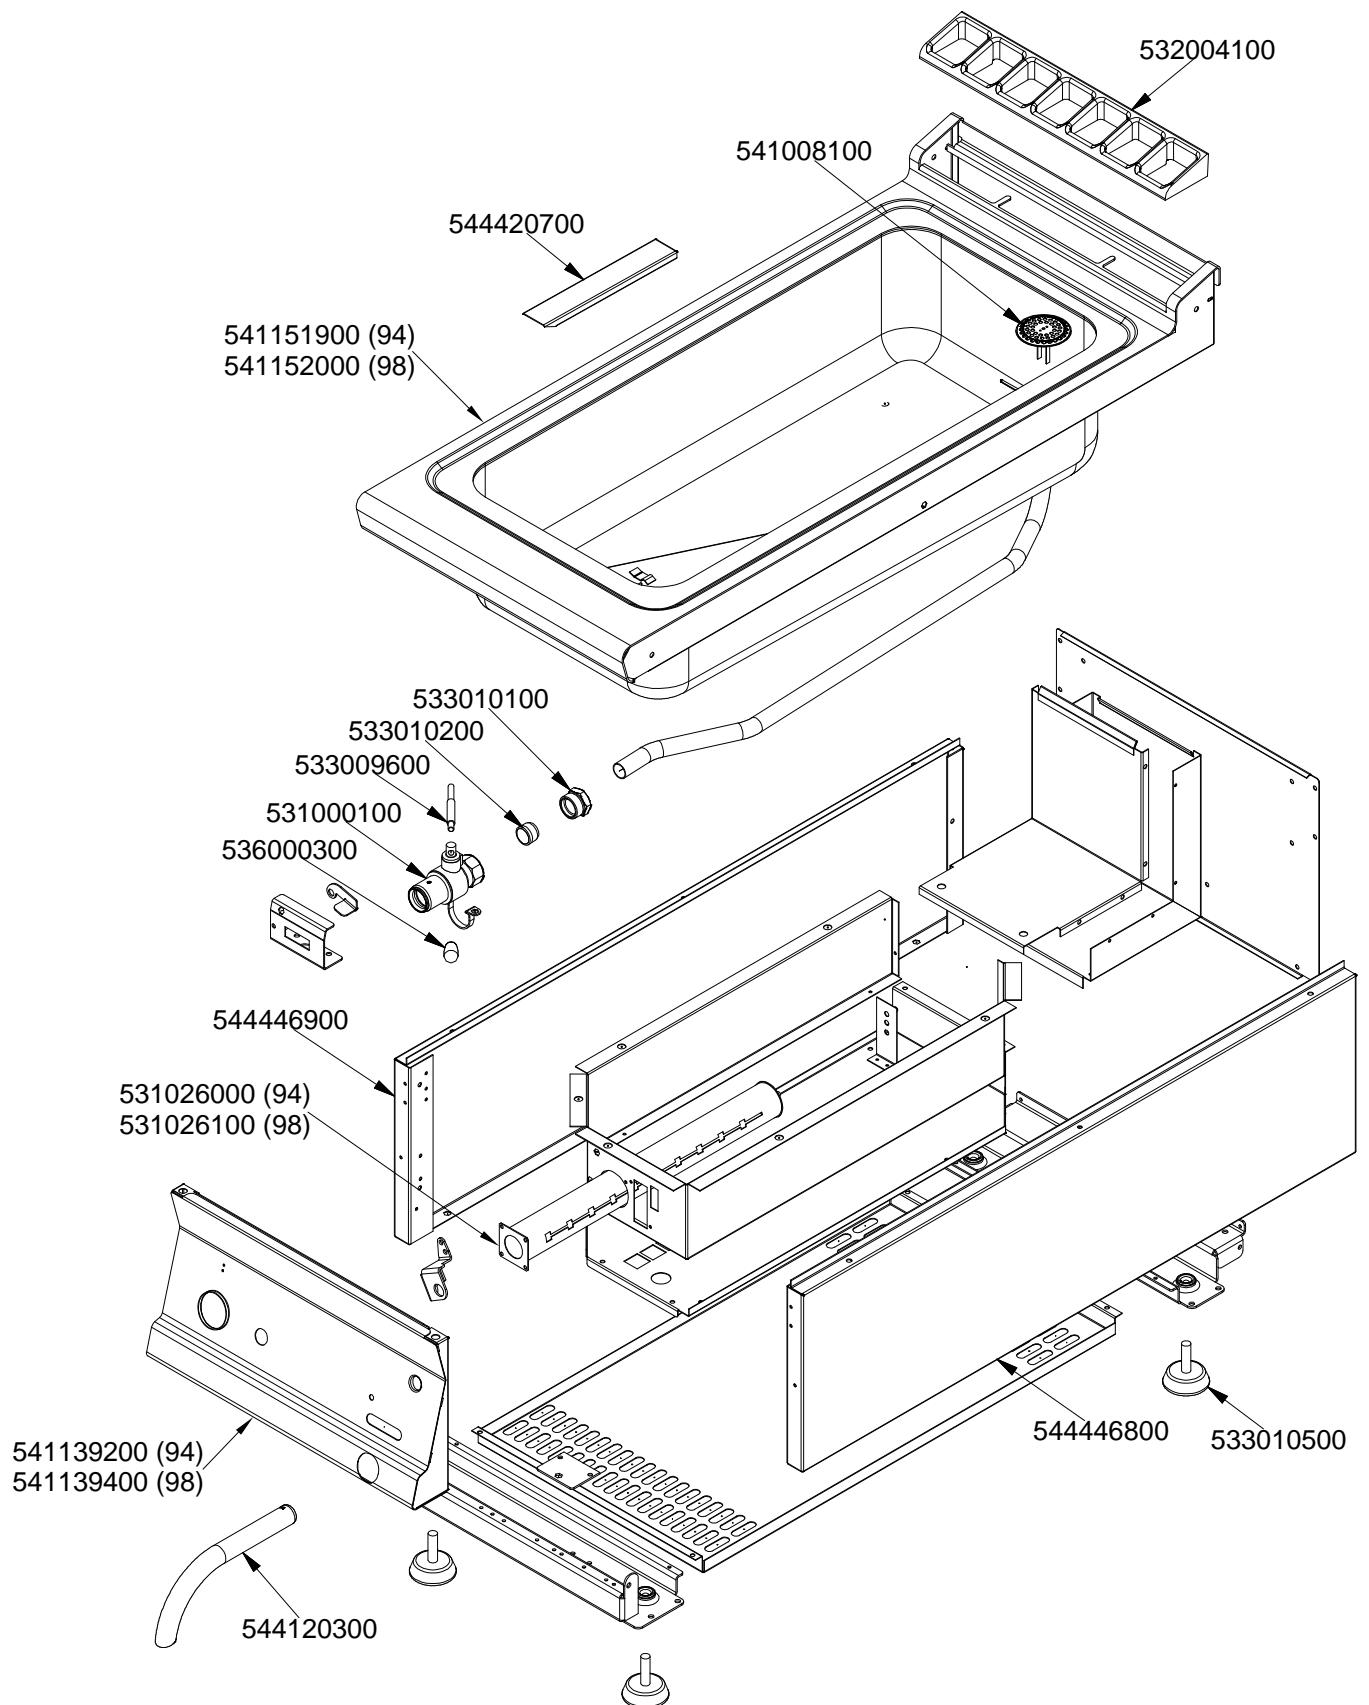

IPERLOTUS 90 TOP

GAS / GAS / GAS / GAZ

BMT-94G BMT-98G

560063000M00P00