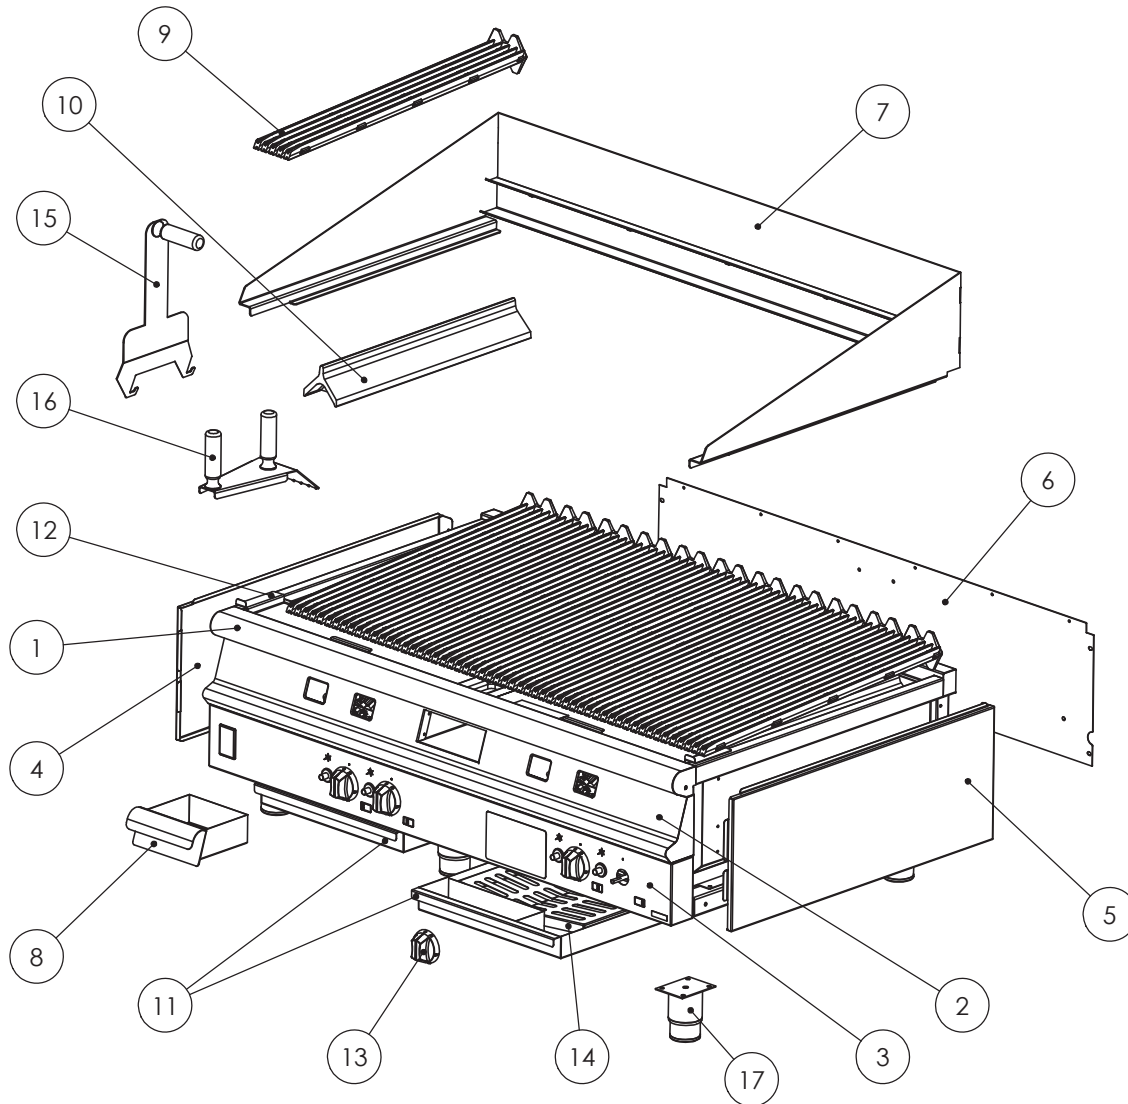

DOMINATOR PLUS

ITEM	DESCRIPTION	SPARES No
1	HOB ASSEMBLY	535070001
2	FRONT FACIA ASSEMBLY	535070002
3	LOWER CONTROL PANEL	535070003
4	OUTER SIDE LH	535150008
5	OUTER SIDE RH	535150009
6	OUTER BACK	535070004
7	SPLASH GUARD ASSEMBLY	535070005
8	FAT JUG ASSEMBLY	535050006
9	BRANDING GRID	535010013
10	BURNER BAFFLE	535010014
11	DRIP TRAY ASSEMBLY	535000011
12	SPILL TRAY ASSEMBLY	535020003
13	CONTROL KNOB	535050007
14	DRIP TRAY DEFLECTOR PLATE	535050008
15	LIFTING TOOL	535010018
16	SCRAPER	536000046
17	ST/ ST ADJUSTABLE FEET	535150013

Issue	Alteration	Date	Product	Document Reference
A	Initial Issue	09/08/11	G31225	AD48872

DOMINATOR PLUS

ITEM	DESCRIPTION	SPARES No G31225	SPARES No G31225ES
1	SPARK IGNITER KIT (NOT SHOWN)	535150015	535150015
1.1	SPARK IGNITER	535010000	535010000
2	BURNER ASSY	535010015	535010015
2.1	AERATION SHROUD	531880785	531880785
3	BURNER INJECTOR(NAT GAS)	530961130	535101022
4	BURNER INJECTOR (NAT GAS)	535101022	535101022
5	BURNER INJECTOR (NAT GAS)	535030011	535101022
6	BURNER INJECTOR (PROPANE)(NOT SHOWN)	535010033	534220230
7	BURNER INJECTOR HOLDER (PROPANE)(NOT SHOWN)	535820020	535820020
8	FLOATRAIL ASSEMBLY	535020006	535020006
9	VALVE ASSEMBLY (NAT GAS)	535010028	535010028
10	VALVE ASSEMBLY (PROPANE)(NOT SHOWN)	536000038	536000038
11	PILOT BURNER ASSEMBLY (NAT GAS)	535010005	535010005
12	PILOT BURNER ASSEMBLY (PROPANE)(NOT SHOWN)	535010034	535010034
13	GOVERNOR ASSEMBLY (NAT GAS ONLY)	536000044	536000044
14	ELECTRODE	537742004	537742004
15	THERMOCOUPLE	537883018	537883018
16	PIPE KIT ϕ 10 X 250	535010008	535010008
17	PIPE KIT ϕ 10 X 500	535010010	535010010
18	PIPE KIT ϕ 4 X 400	535010012	535010012