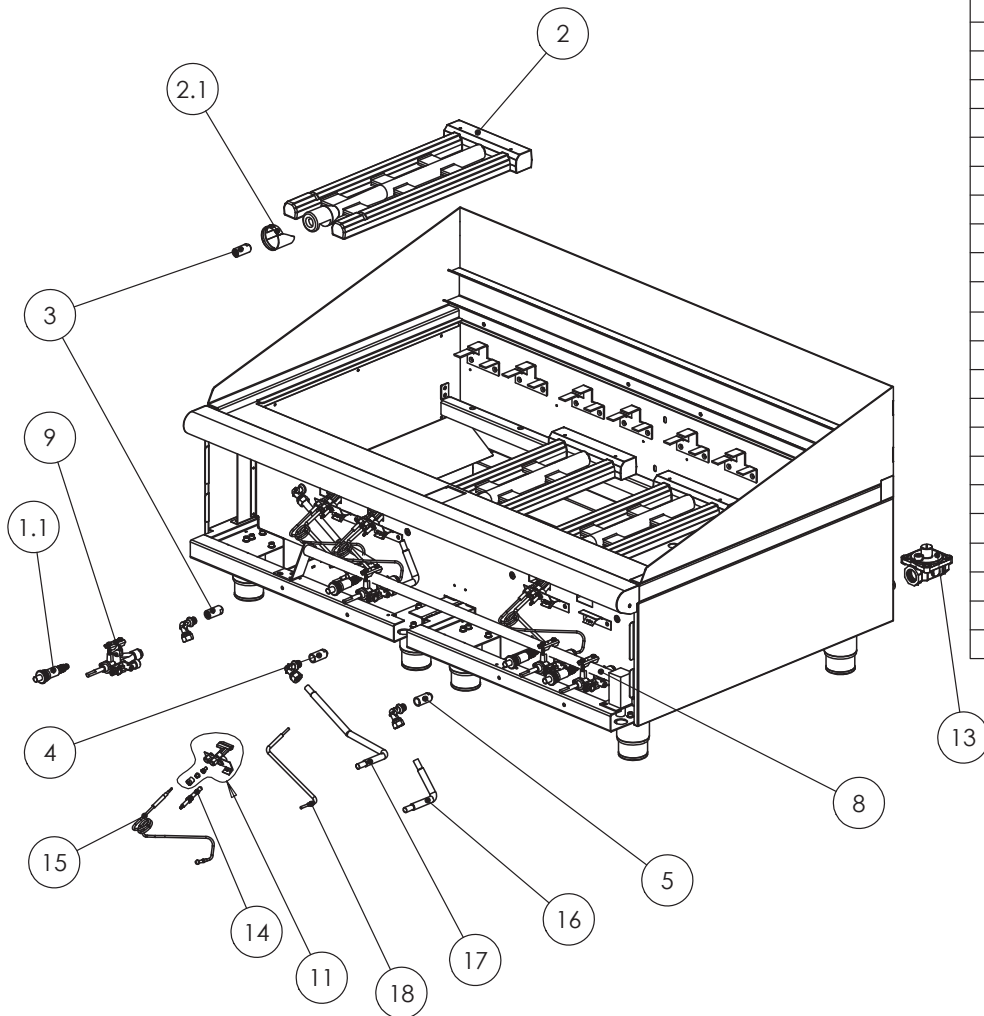

DOMINATOR PLUS

ITEM	DESCRIPTION	SPARES No
1	HOB ASSEMBLY	535070001
2	FRONT FACIA ASSEMBLY	535070002
3	LOWER CONTROL PANEL	535070003
4	OUTER SIDE LH	535150008
5	OUTER SIDE RH	535150009
6	OUTER BACK	535070004
7	SPLASH GUARD ASSEMBLY	535070005
8	FAT JUG ASSEMBLY	535050006
9	BRANDING GRID	535010013
10	BURNER BAFFLE	535010014
11	DRIP TRAY ASSEMBLY	535000011
12	SPILL TRAY ASSEMBLY	535020003
13	CONTROL KNOB	535050007
14	DRIP TRAY DEFLECTOR PLATE	535050008
15	LIFTING TOOL	535010018
16	SCRAPER	536000046
17	ST/ ST ADJUSTABLE FEET	535150013

Issue	Alteration	Date	Product	Document Reference
A	Initial Issue	09/08/11	G31225	AD48872

DOMINATOR PLUS

ITEM	DESCRIPTION	SPARES No G31225	SPARES No G31225ES
1	SPARK IGNITER KIT (NOT SHOWN)	535150015	535150015
1.1	SPARK IGNITER	535010000	535010000
2	BURNER ASSY	535010015	535010015
2.1	AERATION SHROUD	531880785	531880785
3	BURNER INJECTOR(NAT GAS)	530961130	535101022
4	BURNER INJECTOR (NAT GAS)	535101022	535101022
5	BURNER INJECTOR (NAT GAS)	535030011	535101022
6	BURNER INJECTOR (PROPANE)(NOT SHOWN)	535010033	534220230
7	BURNER INJECTOR HOLDER (PROPANE)(NOT SHOWN)	535820020	535820020
8	FLOATRAIL ASSEMBLY	535020006	535020006
9	VALVE ASSEMBLY (NAT GAS)	535010028	535010028
10	VALVE ASSEMBLY (PROPANE)(NOT SHOWN)	536000038	536000038
11	PILOT BURNER ASSEMBLY (NAT GAS)	535010005	535010005
12	PILOT BURNER ASSEMBLY (PROPANE)(NOT SHOWN)	535010034	535010034
13	GOVERNOR ASSEMBLY (NAT GAS ONLY)	536000044	536000044
14	ELECTRODE	537742004	537742004
15	THERMOCOUPLE	537883018	537883018
16	PIPE KIT ϕ 10 X 250	535010008	535010008
17	PIPE KIT ϕ 10 X 500	535010010	535010010
18	PIPE KIT ϕ 4 X 400	535010012	535010012