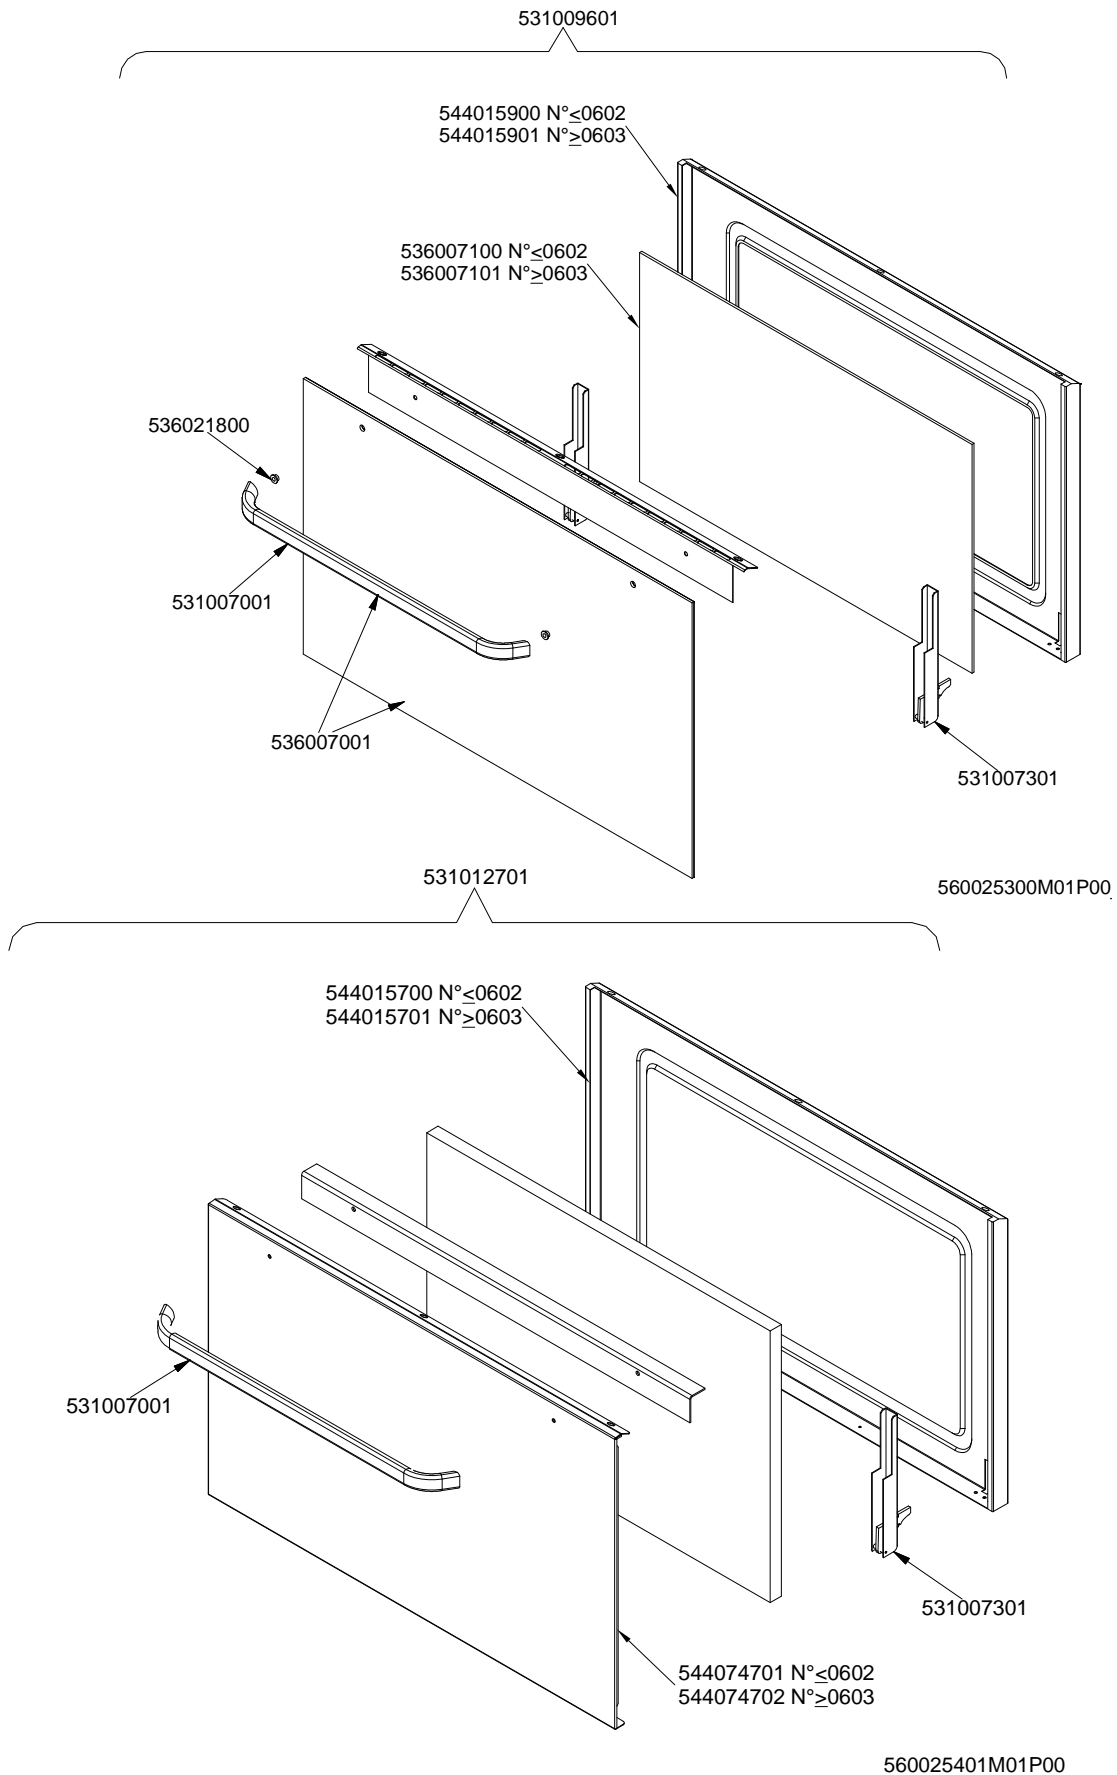

560003701M00P00

MAGIC SNACK 60

CUCINE / RANGES / HERDE / CUISINIÈRES / N° ≥ 0310

FORNO / OVEN / BACKOFEN / FOUR / CF-8 10 10/6

PORTE / DOORS / TÜREN / PORTES ≤ 0705

PC-E

Page	Pos	Code	Description
001		537002200	ELECTRICAL PLATE D.180 W1500 V230
001		537002100	ELECTRICAL PLATE D.145 W1000 V230
001		537002300	ELECTRICAL PLATE D.220 W2000 V230
001		541027000	NEUTRAL SPACER 1000
001		544043601	UPPER PLATE CF-10E
001		544216401	UPPER PLATE CF-10E/A (NEW MOD.)
001		544083101	CONTROL PANEL FOR RANGE CFM-10ET
001		544044102	CONTROL PANEL CF-10E
001		544044301	SIDE NEW CF-10
001		531008100	ADJUSTABLE LEG H9 CHROME
002		537001600	THERMOSTAT 50-320°C SINGLEPHASE
002		537005700	OVEN COMMUTATOR CF-8/10 EL.
002		539023900	SIGN PLATE FOR OVEN TEMPERATURE
002		536013800	KNOB D.70 BLACK 6*5 WITH SPRING
002		539023100	ADHESIVE GRADUATED DISC FOR MAXI OV
002		533037600	LOCK SPRING FOR BULB
002		537014100	WHITE WARNING LIGHT 250V
002		537014200	GREEN WARNING LIGHT 250V
002		537006200	UPPER OVEN HEATING EL.1000+2000W
002		534009100	GRILL PROTECTION CF-8/10
002		534009101	
002		536011300	OVEN GASKET CF-8/10
002		537005400	OVEN BULB 15W 300°C
002		537007900	OVEN BULB-SOCKET
002		531012401	OVEN DOOR WHEEL HOLDER F.CF-8/10
002		531013600	SIDE GRID FOR MAXI/VENTILATED OVEN
002		531006700	OVEN GRID FOR CF-8/10
002		534002200	OVEN DRIPPING-PAN CF-8/10
002		537006300	LOWER OVEN HEATING EL.W1750 230CF8/
003		531009601	COMPLETE GLASS OVEN DOOR
003		544015900	INNER GLASSDOOR OF MAXI OVEN
003		544015901	INNER-DOOR FOR MAXI OVEN *GLASS*
003		536007100	INTERNAL GLASS OVEN DOOR CF-8/10
003		536007101	
003		536021800	DOOR HANDLE SPACER FOR MAXI OVEN
003		531007001	OVEN GLASS DOOR HANDLE CF-8/10
003		536007001	EXTERNAL GLASS OVEN DOOR CF8/10
003		531007301	DOOR HINGE FOR MAXI OVEN CF-8/10
003		531012701	STAINLESS STEEL OVEN DOOR 60/65LINE
003		544015700	INNER DOOR OF MAXI OVEN
003		544015701	INNER-DOOR FOR MAXI OVEN
003		544074701	S/S MAXI OVEN DOOR PANEL
003		544074702	
004		537000300	COMMUTATOR 7 POSITIONS S.49 16A
004		536002100	KNOB 7 POSITIONS SNACK
004		537014100	WHITE WARNING LIGHT 250V