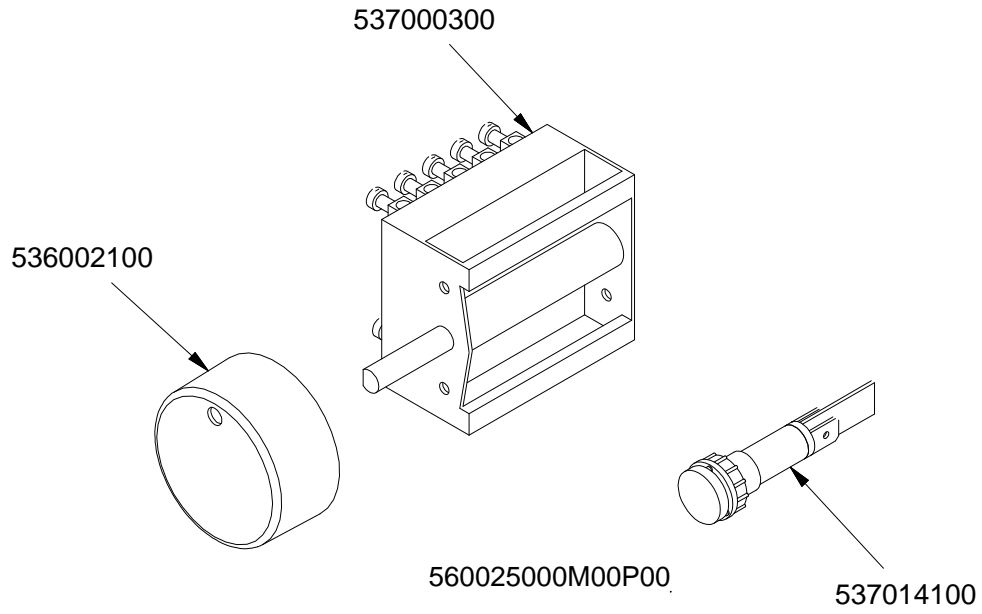

560003701M00P00

MAGIC SNACK 60

CUCINE / RANGES / HERDE / CUISINIÈRES / N° ≥ 0310

FORNO / OVEN / BACKOFEN / FOUR / CF-8 10 10/6

PORTE / DOORS / TÜREN / PORTES ≤ 0705

PC-E

Page	Pos	Code	Description
001		537002200	ELECTRICAL PLATE D.180 W1500 V230
001		537002100	ELECTRICAL PLATE D.145 W1000 V230
001		537002300	ELECTRICAL PLATE D.220 W2000 V230
001		541027000	NEUTRAL SPACER 1000
001		544043601	UPPER PLATE CF-10E
001		544216401	UPPER PLATE CF-10E/A (NEW MOD.)
001		544083101	CONTROL PANEL FOR RANGE CFM-10ET
001		544044102	CONTROL PANEL CF-10E
001		544044301	SIDE NEW CF-10
001		531008100	ADJUSTABLE LEG H9 CHROME
002		537001600	THERMOSTAT 50-320°C SINGLEPHASE
002		537005700	OVEN COMMUTATOR CF-8/10 EL.
002		539023900	SIGN PLATE FOR OVEN TEMPERATURE
002		536013800	KNOB D.70 BLACK 6*5 WITH SPRING
002		539023100	ADHESIVE GRADUATED DISC FOR MAXI OV
002		533037600	LOCK SPRING FOR BULB
002		537014100	WHITE WARNING LIGHT 250V
002		537014200	GREEN WARNING LIGHT 250V
002		537006200	UPPER OVEN HEATING EL.1000+2000W
002		534009100	GRILL PROTECTION CF-8/10
002		534009101	
002		536011300	OVEN GASKET CF-8/10
002		537005400	OVEN BULB 15W 300°C
002		537007900	OVEN BULB-SOCKET
002		531012401	OVEN DOOR WHEEL HOLDER F.CF-8/10
002		531013600	SIDE GRID FOR MAXI/VENTILATED OVEN
002		531006700	OVEN GRID FOR CF-8/10
002		534002200	OVEN DRIPPING-PAN CF-8/10
002		537006300	LOWER OVEN HEATING EL.W1750 230CF8/
003		531009601	COMPLETE GLASS OVEN DOOR
003		544015900	INNER GLASSDOOR OF MAXI OVEN
003		544015901	INNER-DOOR FOR MAXI OVEN *GLASS*
003		536007100	INTERNAL GLASS OVEN DOOR CF-8/10
003		536007101	
003		536021800	DOOR HANDLE SPACER FOR MAXI OVEN
003		531007001	OVEN GLASS DOOR HANDLE CF-8/10
003		536007001	EXTERNAL GLASS OVEN DOOR CF8/10
003		531007301	DOOR HINGE FOR MAXI OVEN CF-8/10
003		531012701	STAINLESS STEEL OVEN DOOR 60/65LINE
003		544015700	INNER DOOR OF MAXI OVEN
003		544015701	INNER-DOOR FOR MAXI OVEN
003		544074701	S/S MAXI OVEN DOOR PANEL
003		544074702	
004		537000300	COMMUTATOR 7 POSITIONS S.49 16A
004		536002100	KNOB 7 POSITIONS SNACK
004		537014100	WHITE WARNING LIGHT 250V