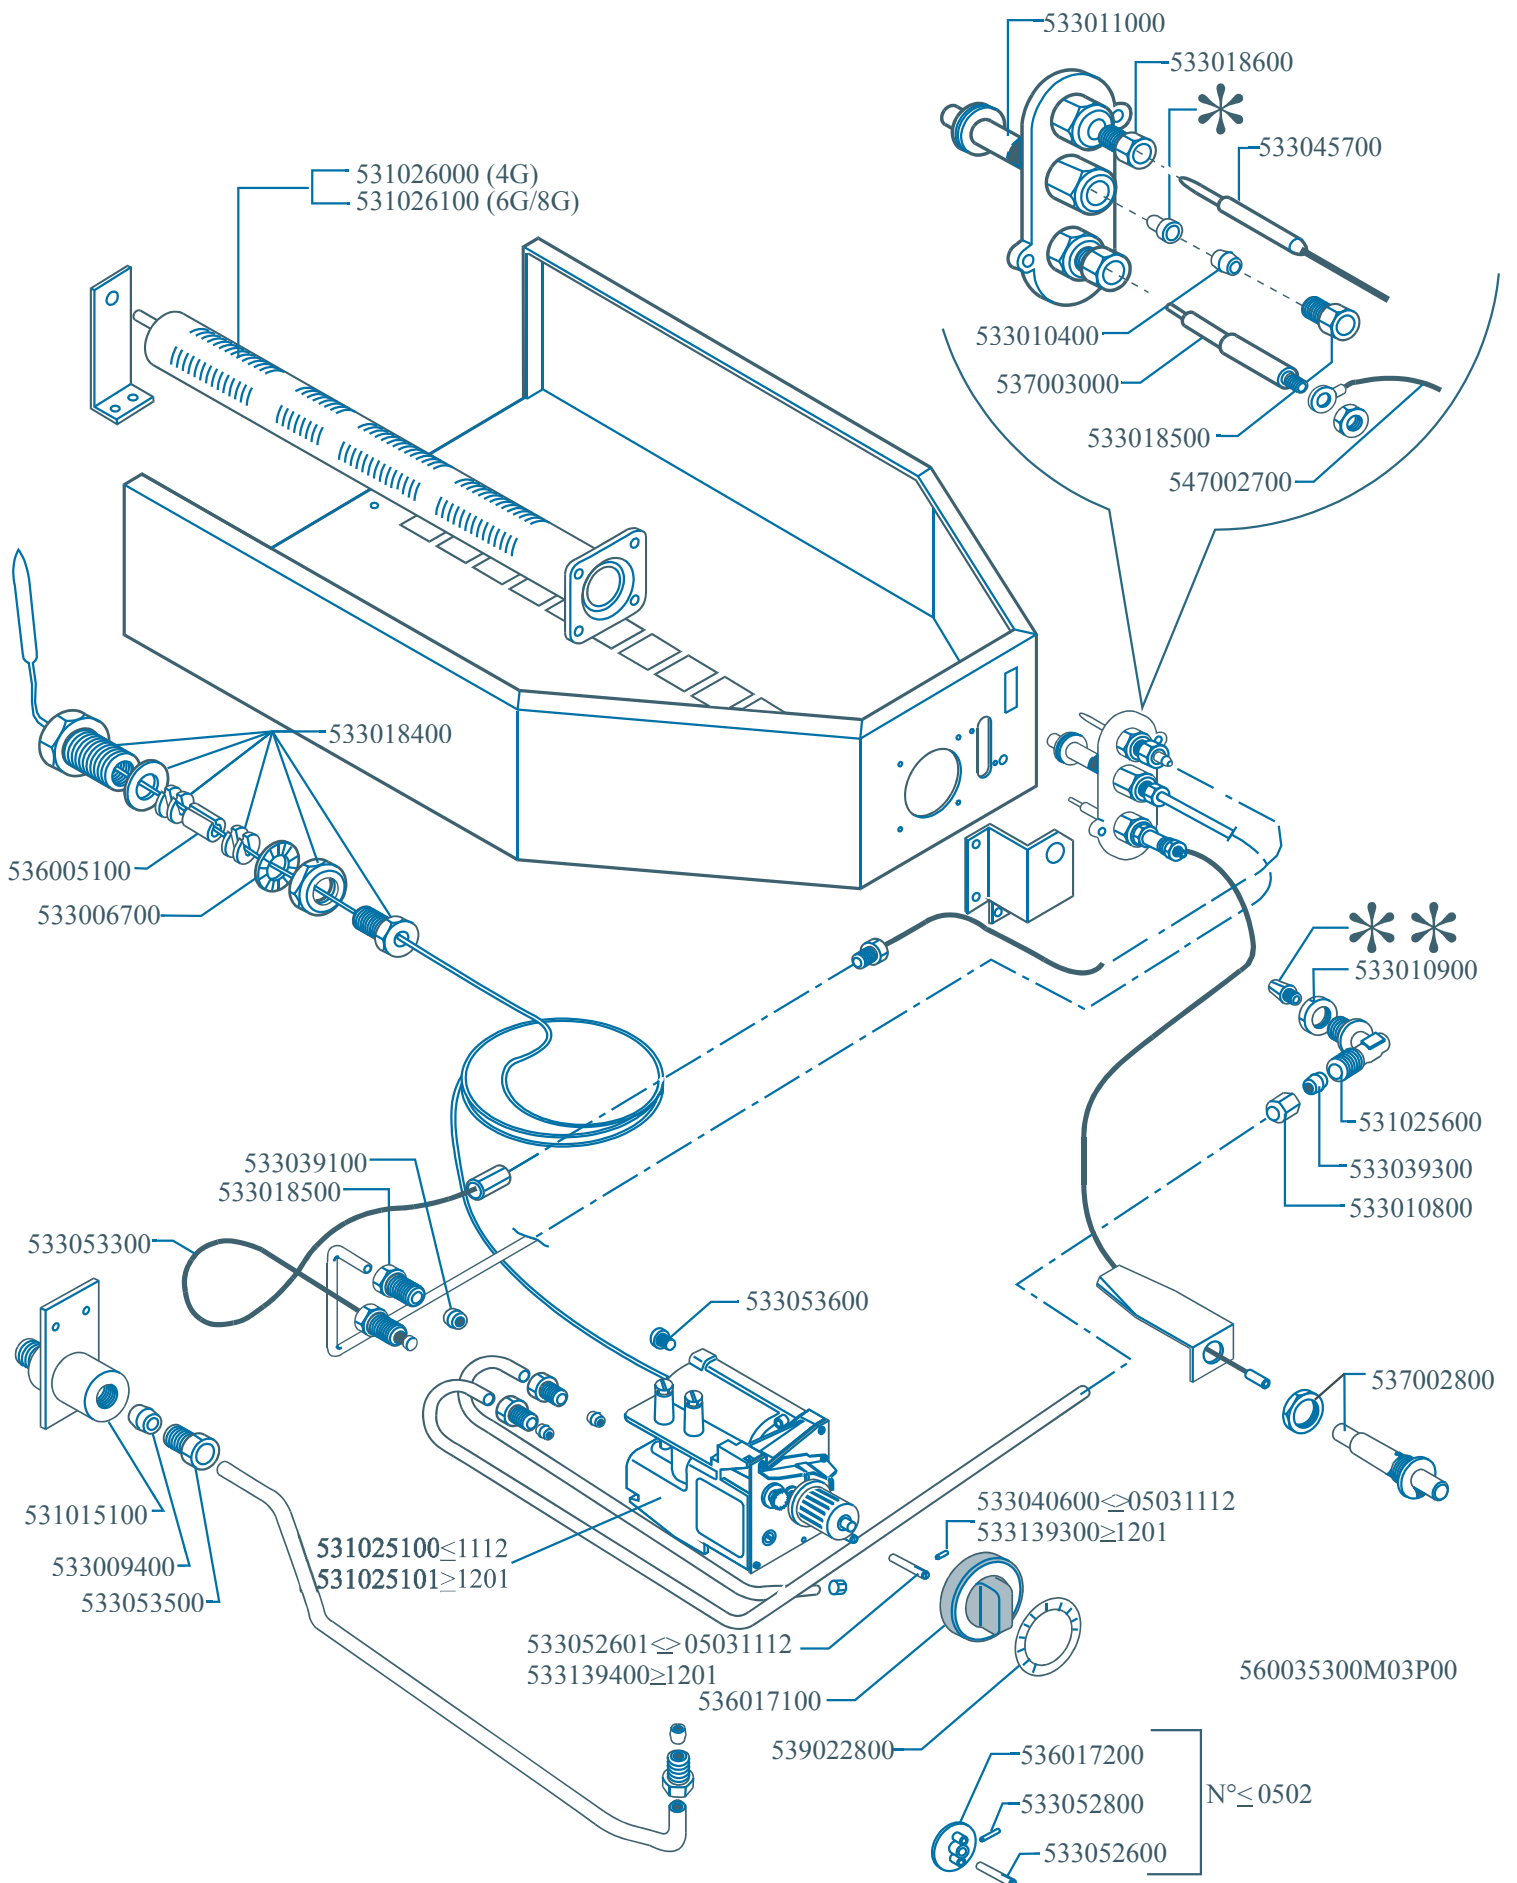

Page	Pos	Code	Description
001		541072800	PERFORATED SPACER 6
001		541079400	UPPER PLATE BM-6G
001		531000100	DRAIN COCK 3/4"
001		533010100	3/4 D. 18 PIPE UNION
001		531020200	FLUE GRID 300"S65"
001		541008100	DRAIN FILTER TANK CP 700LINE
001		541063100	TANK DRAIN FILTER BS-4EM/CPM
001		544263500	RIGHT SIDE S.65
001		533027200	HANDLE FOR DRAIN COCK 3/4"G FG
001		544263600	LEFT SIDE S.65
001		533010200	BICONE 18S
001		533010300	ADJUSTABLE FOOT M10*20 D.23
001		539018900	INDEX FOR KNOB W/RED SIGN
001		536000300	FIXED GRIP D.15*25*M6
001		544112100	COCK FIXING BRACKET FG-10
001		533067600	PIN FOR GRADUATED COCK BUSHING
001		533016400	COCK BUSHING
001		544293300	CONTROL PANEL BM-6G
001		544120300	DRAIN PIPE 22 FOR COCK 3/4"G
002		533011000	PILOT BURNER 3 FLAMES 320
002		533018600	PLUG FITTING
002		533045700	THERMOCOUPLE M9*1 500
002		533010400	BICONE D.6
002		537003000	PLUG M4 - LONG ELECTRODE
002		533018500	FITTING FOR BICONE D.6 M10*1
002		547002700	HIGH-VOLTAGE CABLE L=500
002		533010900	NUT M14*1 H.4
002		531025600	ELBOW 90° NOZZLE-HOLDER §10 PIPE
002		533039300	BICONE §10
002		533010800	TUBE NUT D.10 M16*1,5
002		533018400	THREADED FITTING
002		536005100	GRAPHITE §07,4 GASKET
002		533006700	NOTCHED WASHER D.14
002		533039100	BICONE §6
002		533053300	THERMOCOUPLE EXTENSION M9*1
002		533053600	EUROSIT VALVE PLUG
002		537002800	PIEZOELECTRIC IGNITION M18 WITH NUT
002		533139300	BURNISH HEADLESS SCREW M05*05 PCEI
002		531015100	FITTING 1/2"G - 3/8" G
002		533009400	BICONE 10S
002		533053500	FLARED FITTING FOR BICONE 3/8G
002		531025101	EUROSIT VALVE BM 30-100°C
002		533139400	LONG PIVOT FOR BRASS KNOB
002		536017100	BLACK KNOB §70 PIN §8*6,5
002		539022800	ADHESIVE GRADUATED DISC FOR KNOB
002		536017200	MATCHER REMOTE CONTROL EUROSIT
002		533052800	ELASTIC PEG §2,5*26
002		533052600	PIN FOR KNOB 65LINE
002		533020200	PILOT JETS 0160 FOR LPG §30
002		533020400	NOZZLE 0160 (NATURAL GAS) 51
002		533032601	NOZZLE §85 CH12X30,0