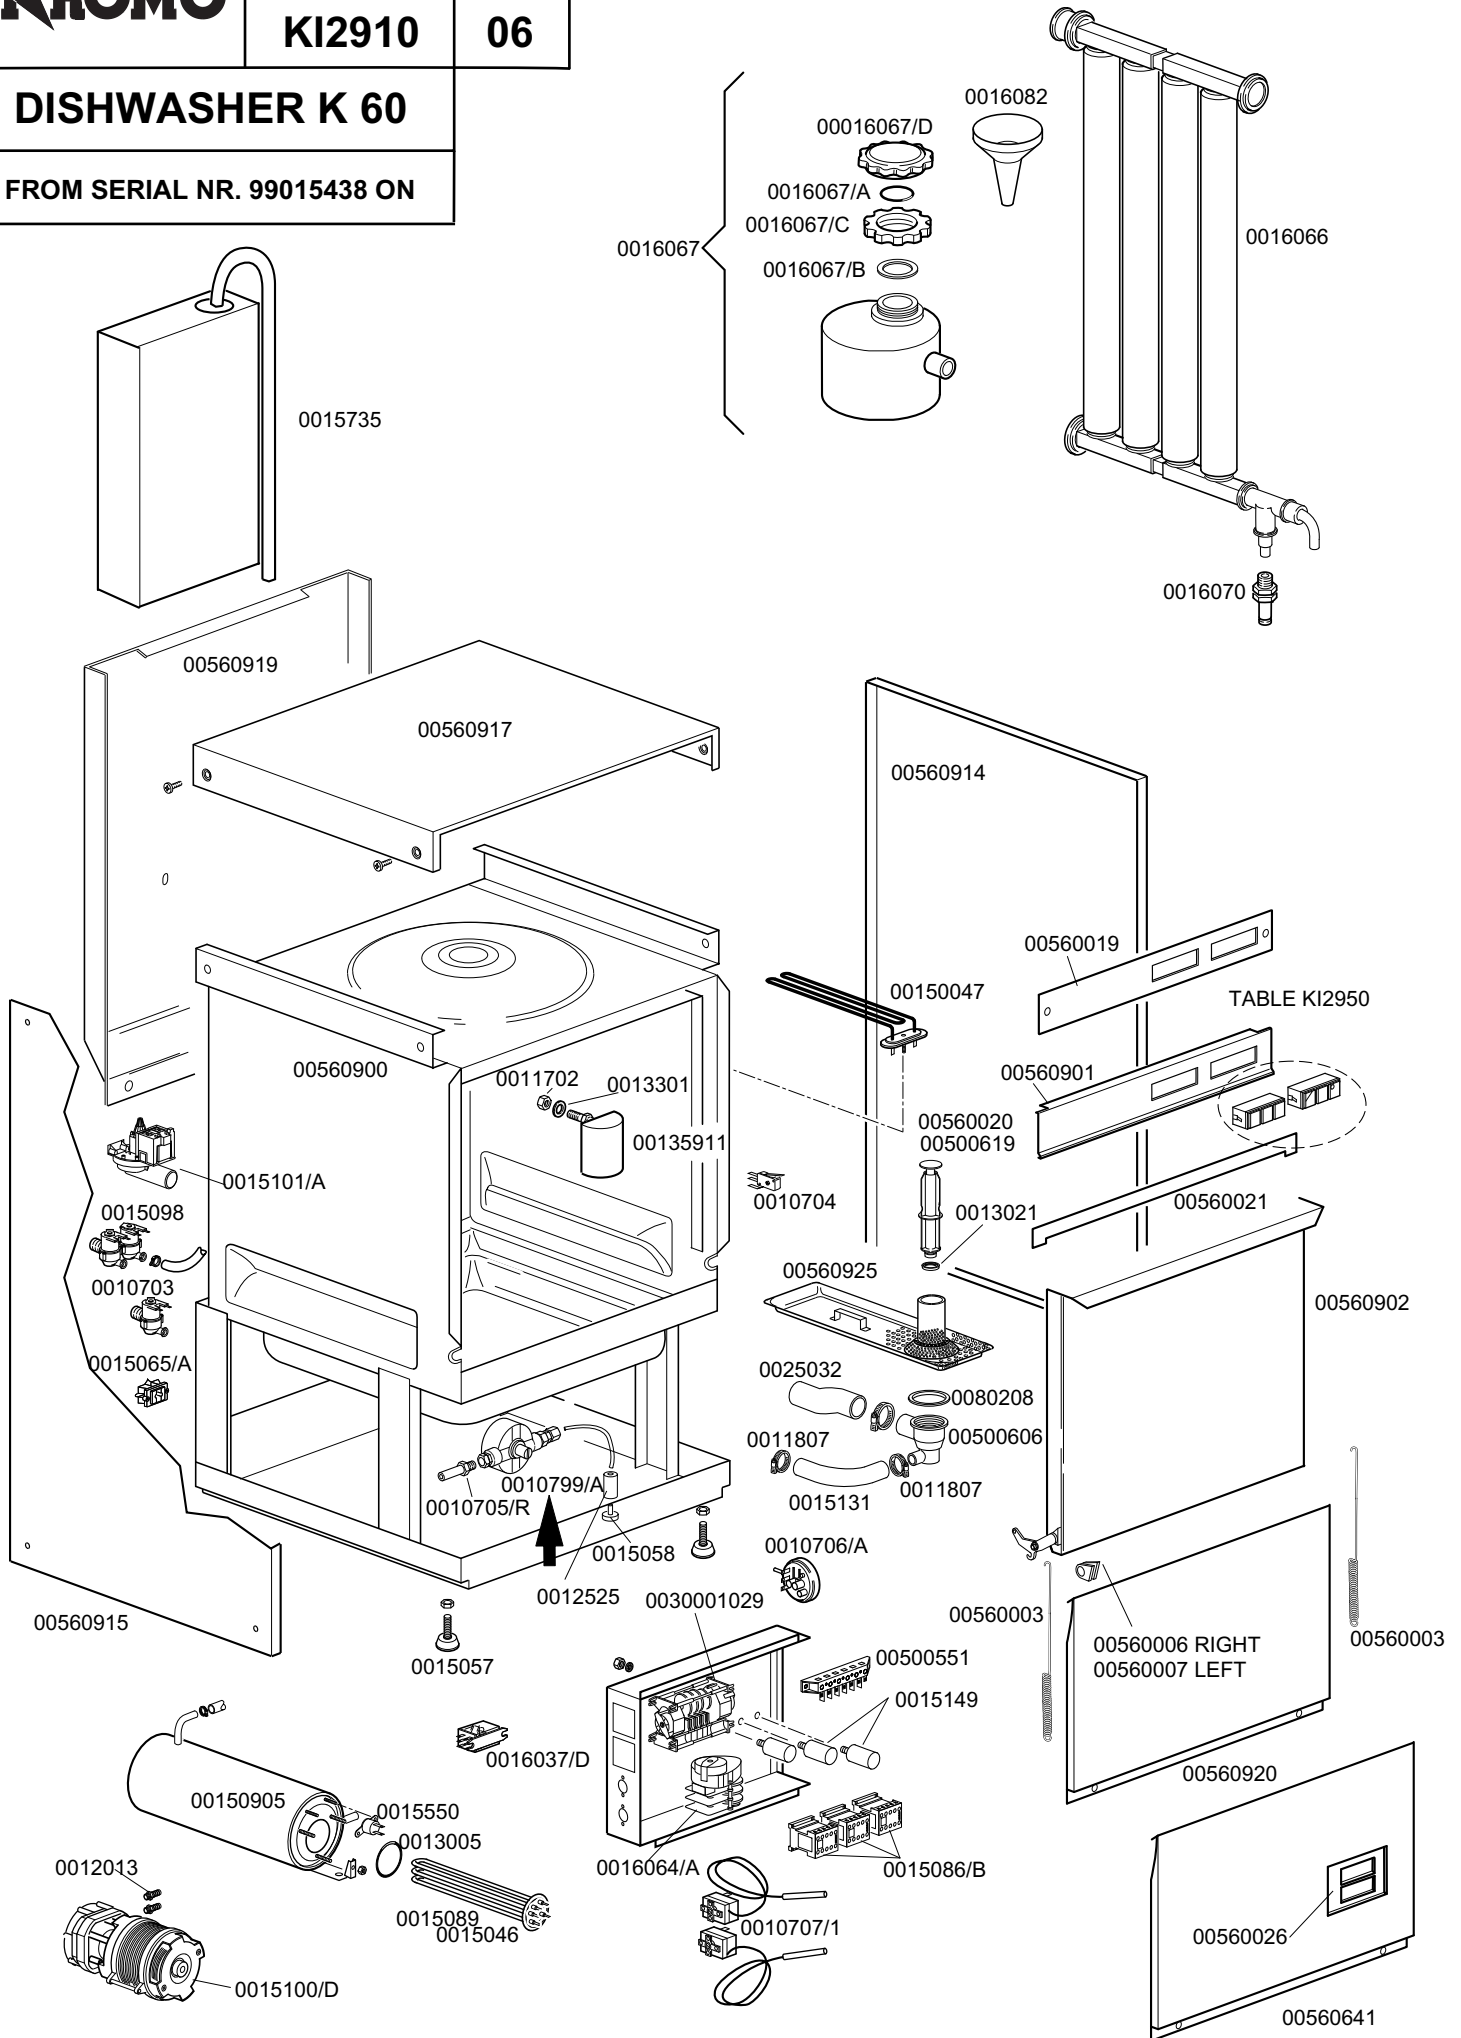

KROMO

**TABLE
KI2910**

**REV
06**

DISHWASHER K 60

FROM SERIAL NR. 99015438 ON

DISHWASHER K 60

TABLE KI2910

CODE	DESCRIPTION	CODE	DESCRIPTION
0010703	Single solenoid valve	00560914	Right side panel
0010704	Door microswitch	00560915	Left side panel
0010705/R	Fitting for pipe d.8	00560917	External front stainless steel cover
0010706/A	Manostat 55-30	00560919	Back panel
0010707/1	Thermostat 0-90°TR2 without shaft	00560920	Under door panel
0010799/A	3-Way rinser additive measurer	00560925	Surface filter
0011702	M8 stainless steel nut	0080208	95x75x3 gasket
0011807	Stainless steel clamp 12-22		
0012013	3/8 rubber-holder		
0012525	Counterweight for small filter		
0013005	OR 151 gasket		
0013021	DEM 40 gasket		
0013301	14x8x1,5 gasket		
00135911	Air tarp (gray)		
00150047	Tank resistance 2700W		
0015046	Boiler resistance 3000W		
0015057	Black M10x35 d.50 foot		
0015058	Suction filter		
0015065/A	Cable sheath		
0015086/B	Remote control switch 230V 50Hz		
0015089	Boiler resistance 4500W		
00150905	Boiler		
0015098	Double solenoid valve		
0015100/D	Booster pump		
0015101/A	Drain pump		
0015131	Tube rony-flex 30-450		
0015149	Interference suppressor filter F3		
0015550	Contact safety thermostat		
0015735	Complete stainless steel break tank		
0016037/D	Relay		
0016064/A	Timer 18 min. water conditioning		
0016066	Water softener 4 elements		
0016067	Salt container		
0016067/A	OR Gasket for salt container plug		
0016067/B	Salt container gasket		
0016067/C	Ring nut for salt container		
0016067/D	Salt container plug		
0016070	Check valve		
0016082	Funnel		
0025032	Suction coupling		
0030001029	2-Time timer		
00500551	6 pole-terminal board FV122		
00500606	Right side drainage trap		
00500619	Overflow		
00560003	Spring door		
00560006	Right gasket for spring		
00560007	Left gasket for spring		
00560009	Gasket for doorstop		
00560019	Silkscreen processed grill		
00560020	Overflow (Drain pump version - from March, 1999)		
00560021	Gasket for doorstop		
00560026	Silkscreen processed grill		
00560641	Under door panel for termometer		
00560900	Stainless steel structure		
00560901	Control panel		
00560902	Stainless steel handle door		