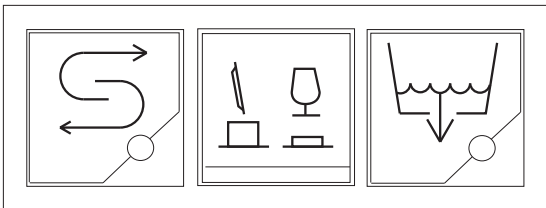

SERIES K 60 REGENERATION-DRAIN PUMP

10711/B