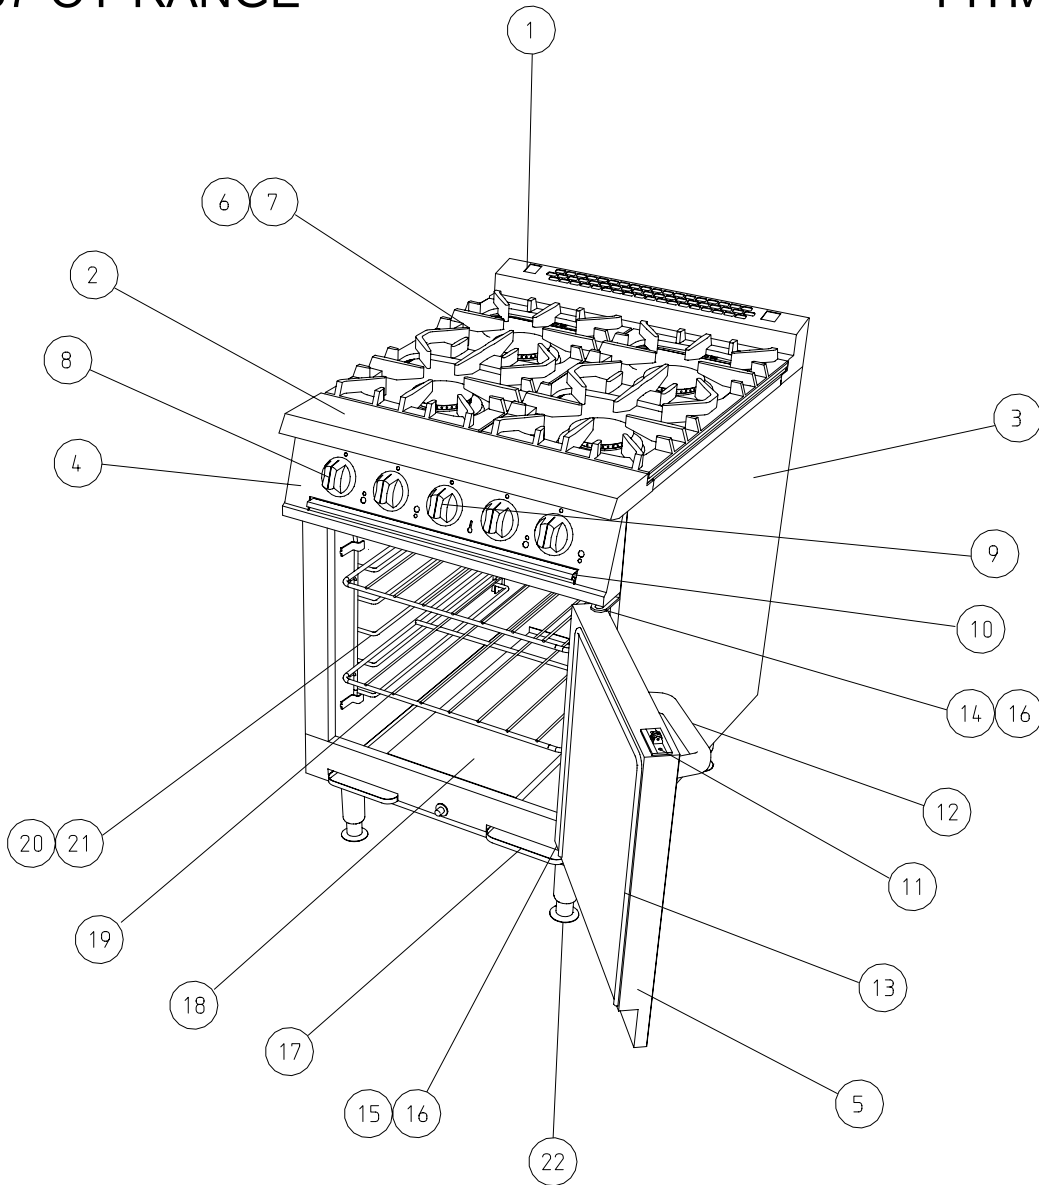

# FITMENTS

Item	Spares No.	Description
1.	535480070	Rear hob rail
2.	535480071	Front hob rail
3.	535480048	Outer side panel
4.	535480072	Control panel
5.	535480078	Door assembly
6.	535480001	Pan support (painted)
7.	535480003	Pan support (enamelled)
8.	535400010	Control knob for open top control
9.	535480052	Control knob for oven control
10.	535480073	Hob drip tray
11.	535480054	Door catch

Item	Spares No.	Description
12.	535480055	Door handle
13.	535480074	Door seal
14.	535480060	Door hinge - top
15.	535480061	Door hinge - bottom
16.	535480077	Door hinge bush
17.	535480062	Drip tray for oven
18.	535480075	Bottom plate for oven
19.	535480076	Oven shelf
20.	535480065	Shelf hanger for oven
21.	535480066	Hanger bracket for oven shelf
22.	535480067	Adjustable leg

Item	Spares No.	Description
24.	535480028	Tube nut for tap/injector holder
25.	535480029	Olive for thermostat
26.	535480030	Tube nut for thermostat
27.	535480032	Oven burner
28.	535400180	Oven thermocouple
29.	535400120	Extension thermocouple
30.	535480033	Oven ignition electrode
31.	535480034	Oven ignition lead
32.	535480035	Injector adaptor
33.	535480038	Oven burner injector Ø1.8mm (Nat.)
34.	535480039	Oven burner injector (Propane)
35.	535480040	Oven igniter
36.	535480041	Elbow for injector adaptor
37.	535480042	Oven pipe coupling
38.	535480043	Oven bottom feed pipe
39.	535480045	Oven earth pin
40.	535480004	Outer hob drip shed