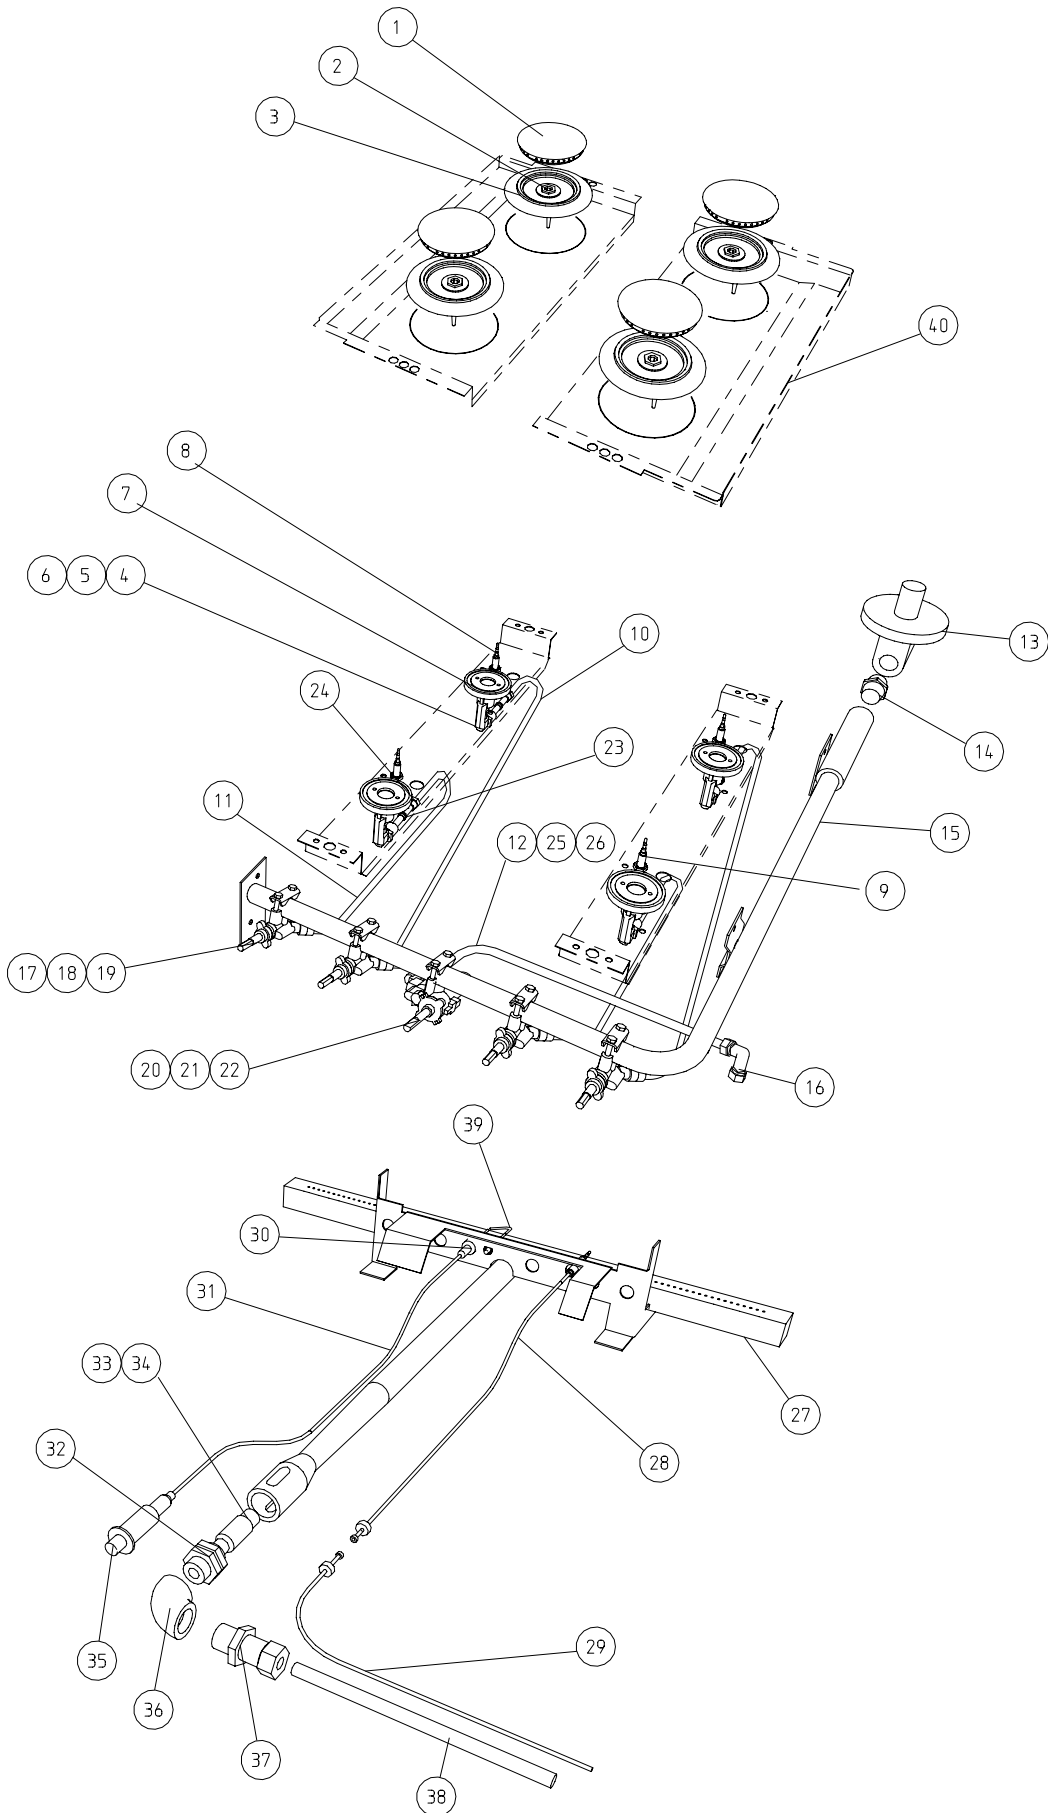

G2167 OT RANGE

CONTROLS

G2167 OT RANGE

CONTROLS

Item	Spares No.	Description
1.	535480006	Burner cap
2.	535400070	Burner venturi
3.	535400060	Burner base
4.	535400080	Injector holder c/w injector (Natural)
5.	535480007	Injector (OT - Natural) Ø1.75mm
6.	535480008	Injector (OT - Propane) Ø1.07mm
7.	535400100	Locknut for injector holder
8.	535480011	OT thermocouple - short
9.	535480012	OT thermocouple - long
10.	535400050	Burner pipe - rear outer
11.	535400040	Burner pipe - front outer
12.	535480014	Top feed pipe - oven
13.	535480015	Governor
14.	535400016	³/₄" BSP fitting
15.	535480018	Float rail
16.	535480019	Oven feed pipe elbow
17.	535480020	Burner control - open top
18.	535480021	Bypass screw (Ø0.84mm) - Natural
19.	535480022	Bypass screw (Ø0.5mm) - Propane
20.	535430020	Oven thermostat
21.	535480025	Bypass screw (Ø0.75mm) - Natural
22.	535480026	Bypass screw (Ø0.45mm) - Propane
23.	535480027	Olive for tap pipes

Item	Spares No.	Description
24.	535480028	Tube nut for tap/injector holder
25.	535480029	Olive for thermostat
26.	535480030	Tube nut for thermostat
27.	535480032	Oven burner
28.	535400180	Oven thermocouple
29.	535400120	Extension thermocouple
30.	535480033	Oven ignition electrode
31.	535480034	Oven ignition lead
32.	535480035	Injector adaptor
33.	535480038	Oven burner injector Ø1.8mm (Nat.)
34.	535480039	Oven burner injector (Propane)
35.	535480040	Oven igniter
36.	535480041	Elbow for injector adaptor
37.	535480042	Oven pipe coupling
38.	535480043	Oven bottom feed pipe
39.	535480045	Oven earth pin
40.	535480004	Outer hob drip shed

Falcon Foodservice Equipment

HEAD OFFICE AND WORKS

PO Box 37, Foundry Loan, Larbert. Stirlingshire. Scotland. FK5 4PL

AFE SERVICE CONTACT -

PHONE - 01438 751 111 FAX - 01438 369 900