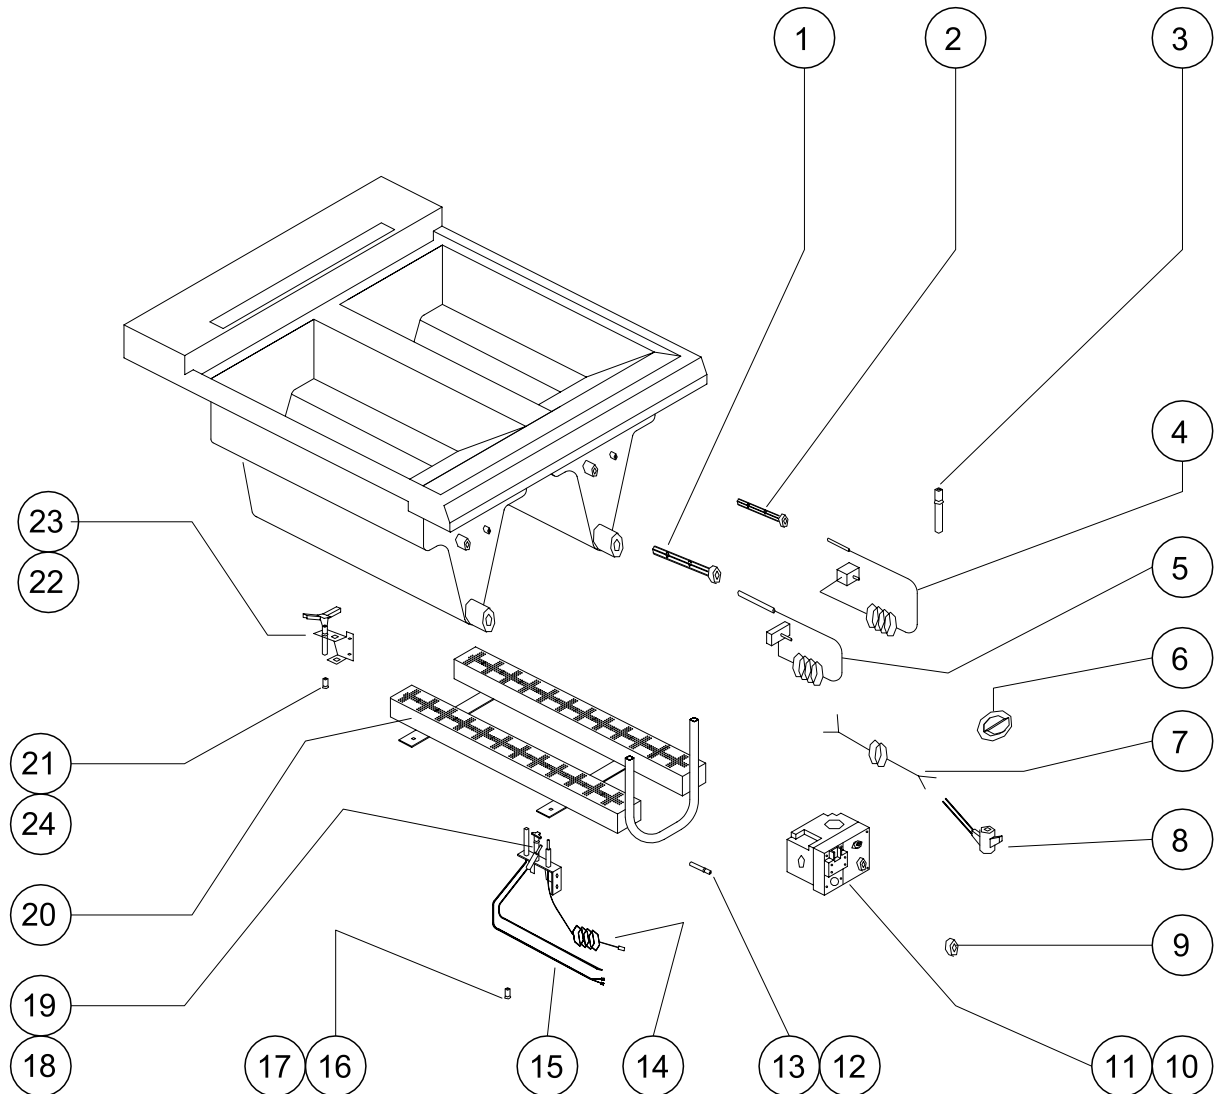

G1848X SPARES

FITMENTS

Item	Spares No.	Description
1.	537320200	Flue Uptake Assembly
2.	537320300	Flue Cap
3.	531313050	Handle for Dust Cover
4.	537320030	Dust Cover c/w Handle
5.	531312010	Chip Basket
6.	537320220	Strainer
7.	537320280	Control Panel
8.	537320070	Door Hinge - Top
9.	531880190	RH Handle Brkt c/w Gasket
10.	534510140	Door Handle
11.	534510040	Cover Plate for Side Panel

Item	Spares No.	Description
12.	537320080	Door Hinge - Bottom
13.	531880180	LH Handle Brkt c/w Gasket
14.	537320260	Door Panel
15.	531313030	Door Catch
16.	531313080	Leg c/w Adjustable Foot
17.	534510070	Drain Tube Assembly
18.	534510060	Drain Valve
19.	537320050	Outer Side Panel - LH
20.	537320060	Outer Side Panel - RH
21.	537320010	Insulation (Not illustrated)
22.	537320270	Pan and Hob Assembly
23.	537320020	Fish Grid

G1848X SPARES

CONTROLS

Item	Spares No.	Description
1.	537310040	Phial Guard (Operating T'stat)
2.	537310050	Phial Guard (Safety T'stat)
3.	537320200	Igniter
4.	537300060	Safety Thermostat
5.	537320120	Operating Thermostat
6.	537320310	Control Knob for Oper. T'stat
7.	537320190	Leads for Safety Thermostat
8.	533134470	Interrupter
9.	531310130	Gas Control Knob
10.	537320100	Multifunctional Control (Nat.)
11.	537320110	Multifunctional Control (Prop.)
12.	537320140	Injector (Natural Gas)

Item	Spares No.	Description
13.	537320150	Injector (Propane Gas)
14.	537320170	Thermocouple
15.	537320180	Thermopile
16.	537320240	Pilot Jet (Natural Gas)
17.	537320245	Pilot Jet (Propane)
18.	537320160	Pilot Assembly (Natural Gas)
19.	537320165	Pilot Assembly (Propane Gas)
20.	537320130	Burner Assembly
21.	537320235	Cross Lighter Jet (Propane)
22.	537320210	Cross Ligher Assembly (Nat.)
23.	537320215	Cross Lighter Assembly (Prop.)
24.	537320230	Cross Lighter Jet (Nat.)