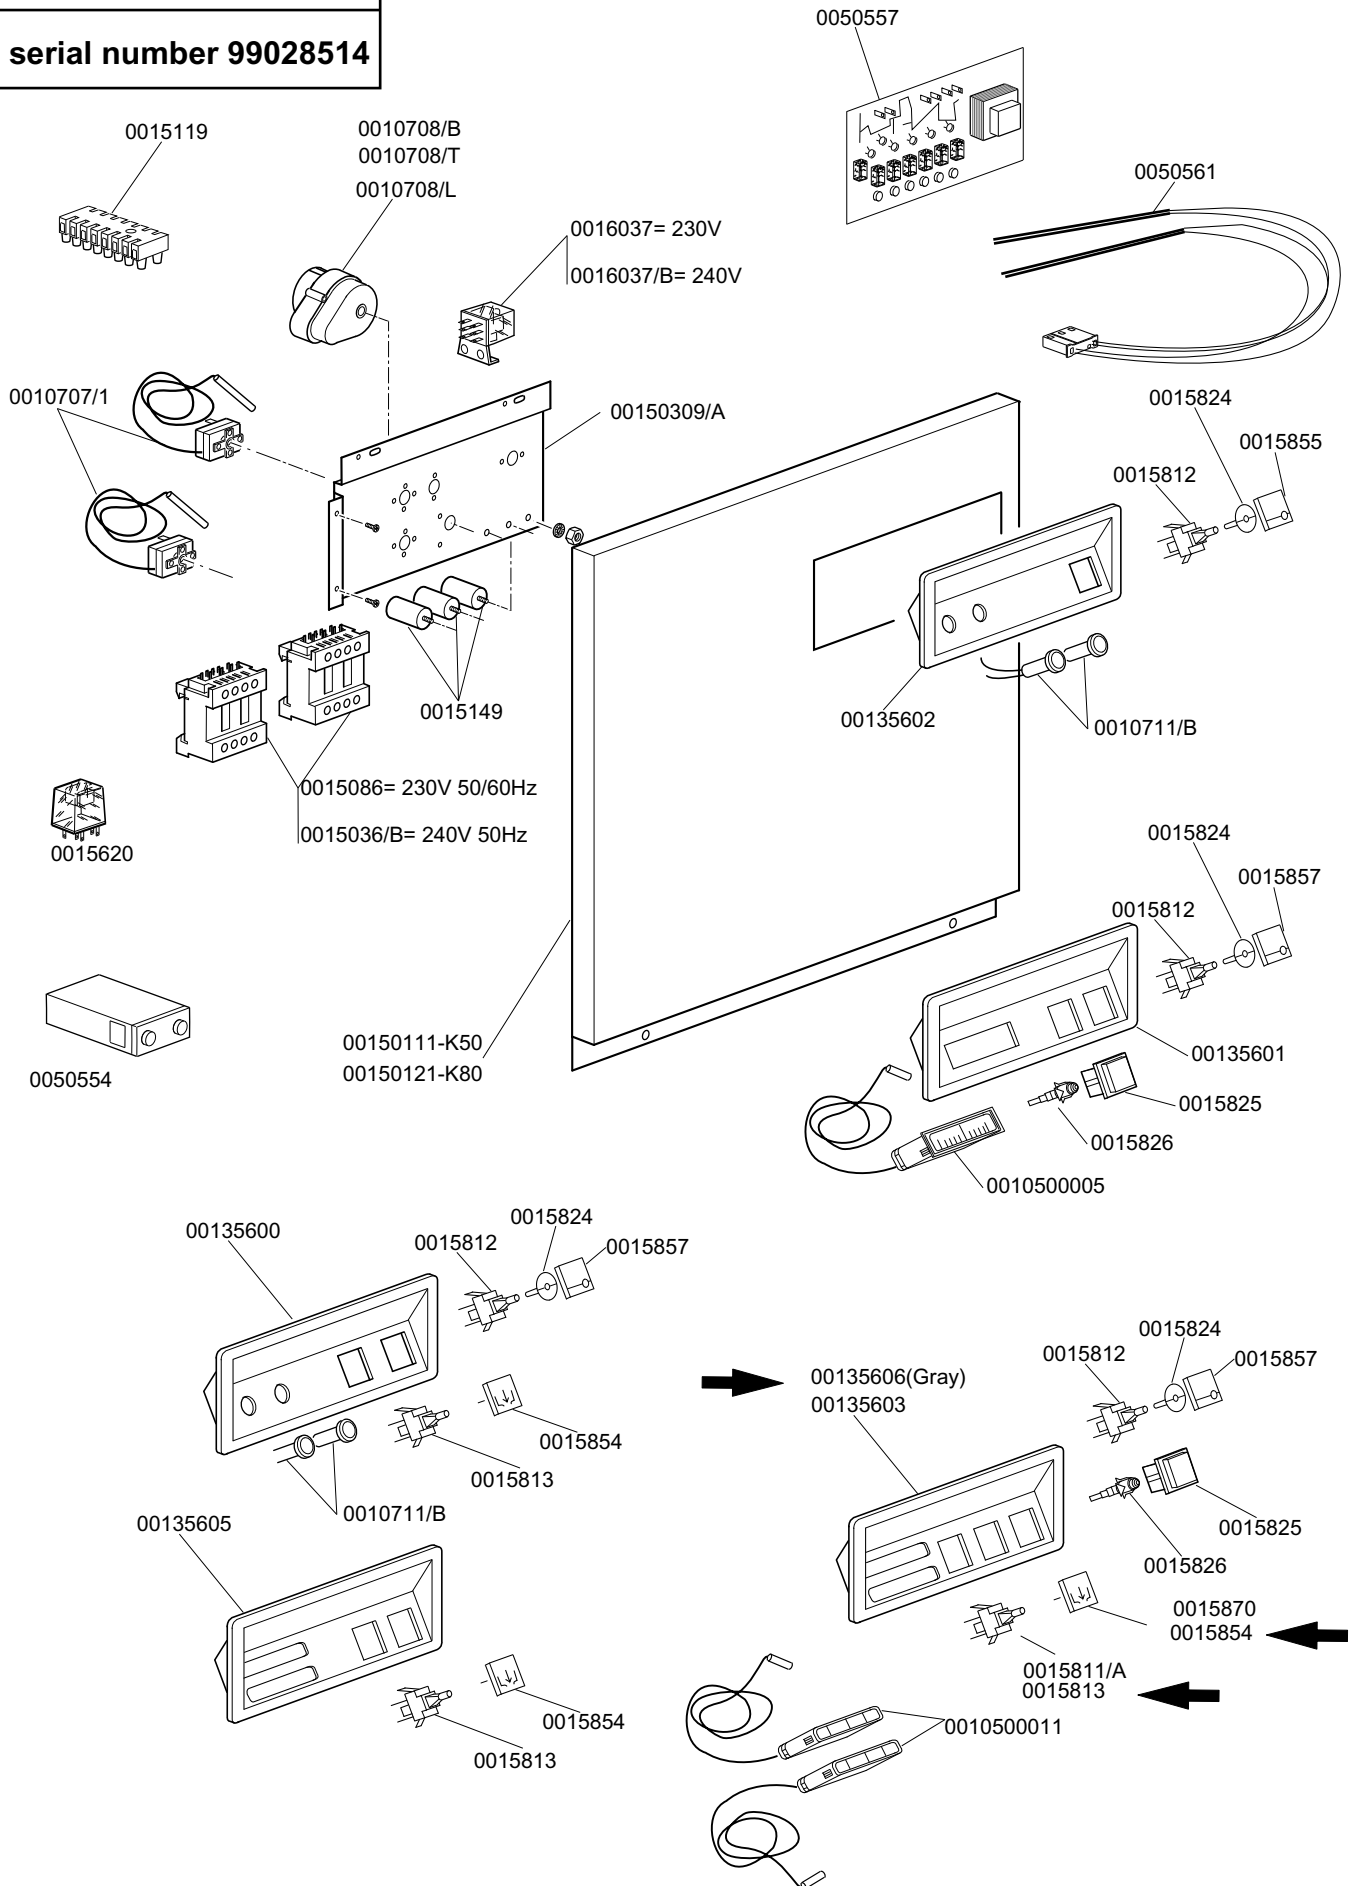

KROMO	TABLE	REV
	KI4460	04
DISHWASHER K 50-80		
From serial number 99028514		

KROMO	TABLE	REV
	KI4461	00
DISHWASHER K 45-50-80		

REGENERATION / DRAIN PUMP VERSION