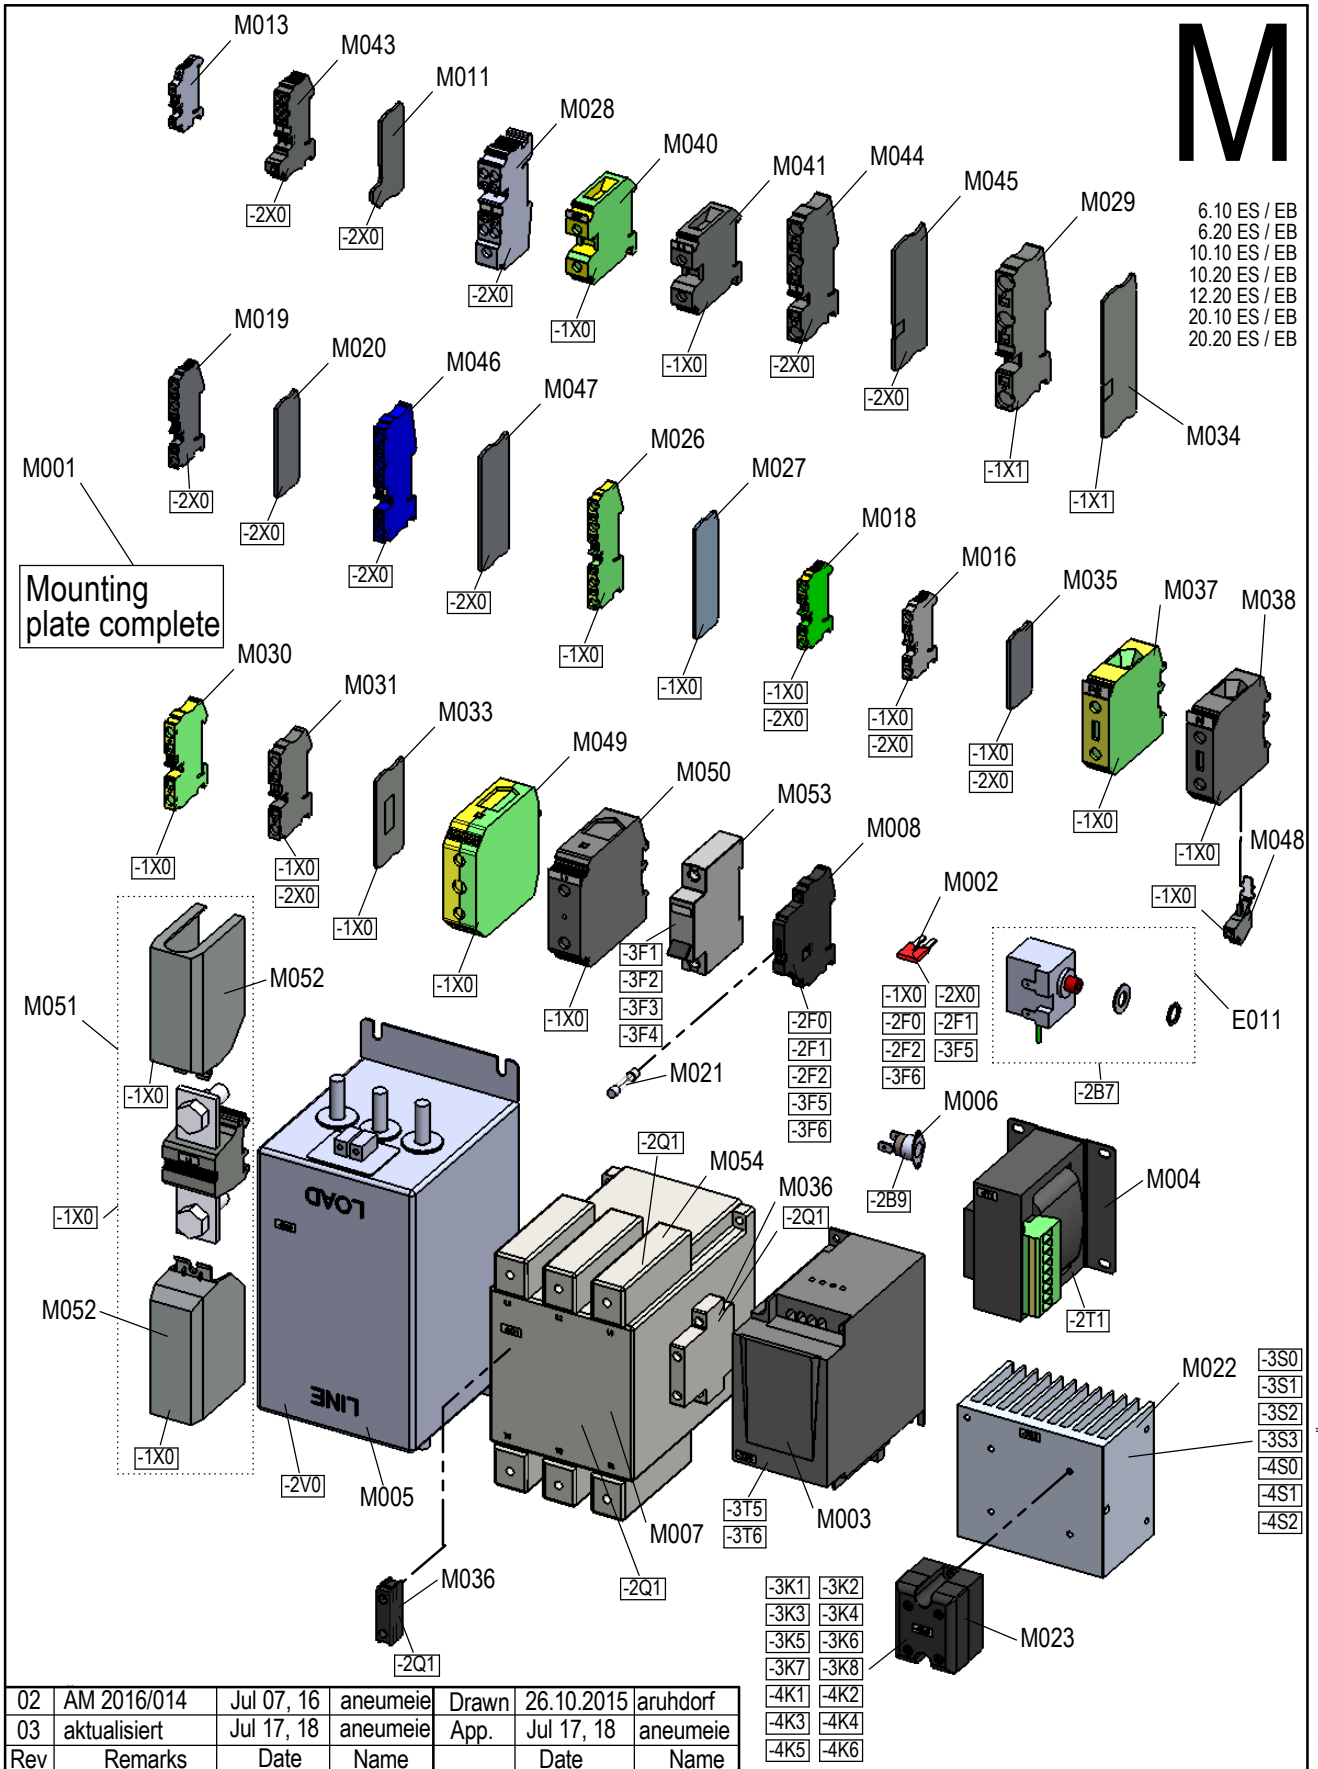

M

- 6.10 ES / EB
- 6.20 ES / EB
- 10.10 ES / EB
- 10.20 ES / EB
- 12.20 ES / EB
- 20.10 ES / EB
- 20.20 ES / EB

Laufende Verbesserungen des Produkts können Änderungen der Spezifikationen ohne expliziten Hinweis bedingen. Continuous improvements to the product may mean changes to the specification are made without explicit mention.
9965017_03 © 2015 Manitowoc.