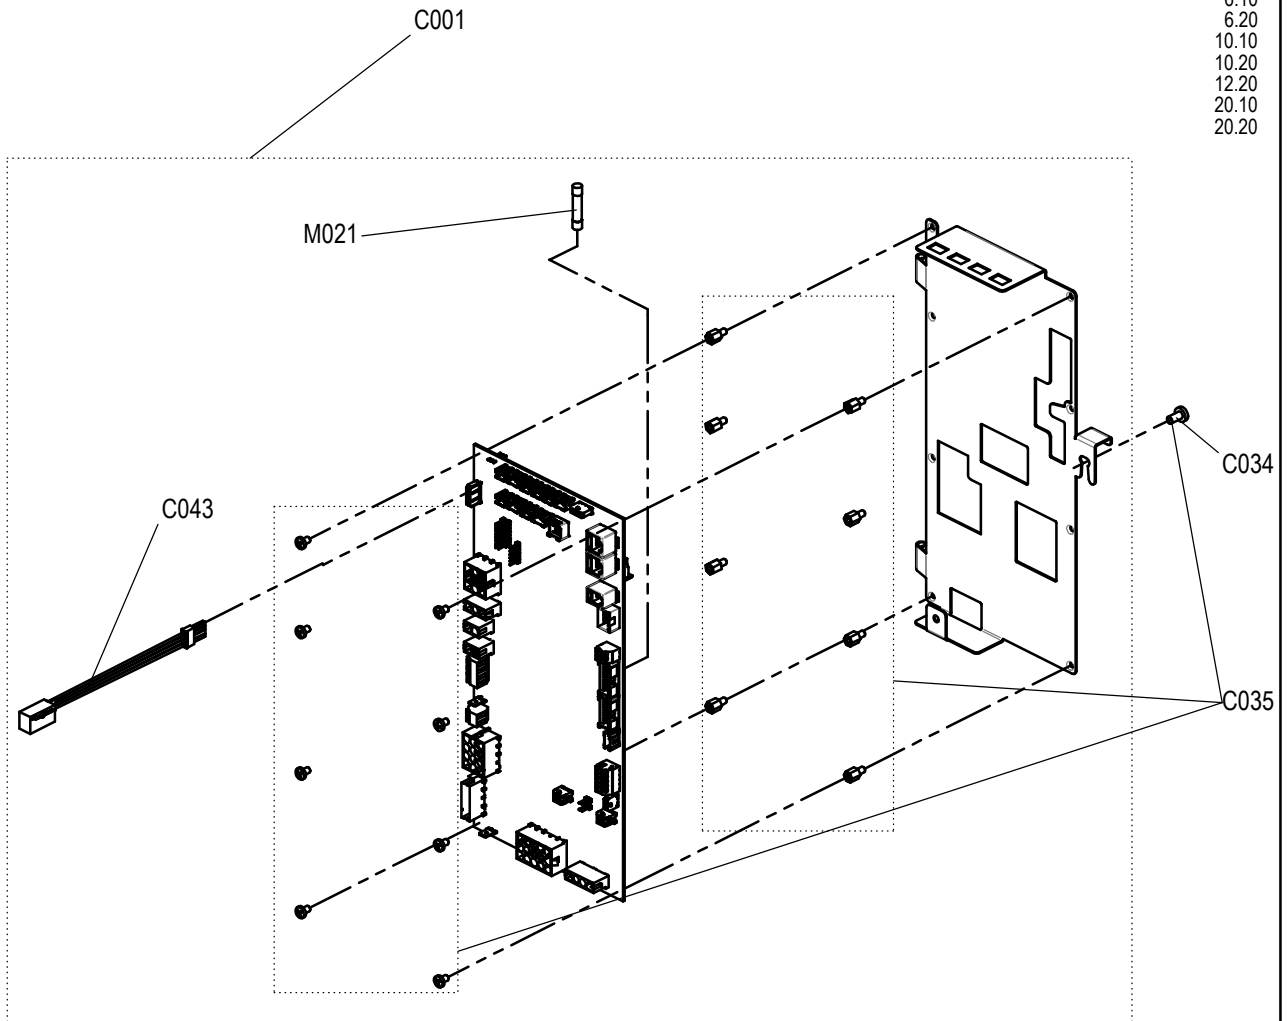

C

6.10
6.20
10.10
10.20
12.20
20.10
20.20

00	Z-Freigabe	Nov 05, 15	tfekete	Drawn	02.09.2015	aruhdorf
Rev	Remarks	Date	Name	App.	Nov 05, 15	tfekete

Laufende Verbesserungen des Produkts können Änderungen der Spezifikationen ohne expliziten Hinweis bedingen. Continuous improvements to the product may mean changes to the specification are made without explicit mention.
9865012_00 Nov 05, 15 © 2018