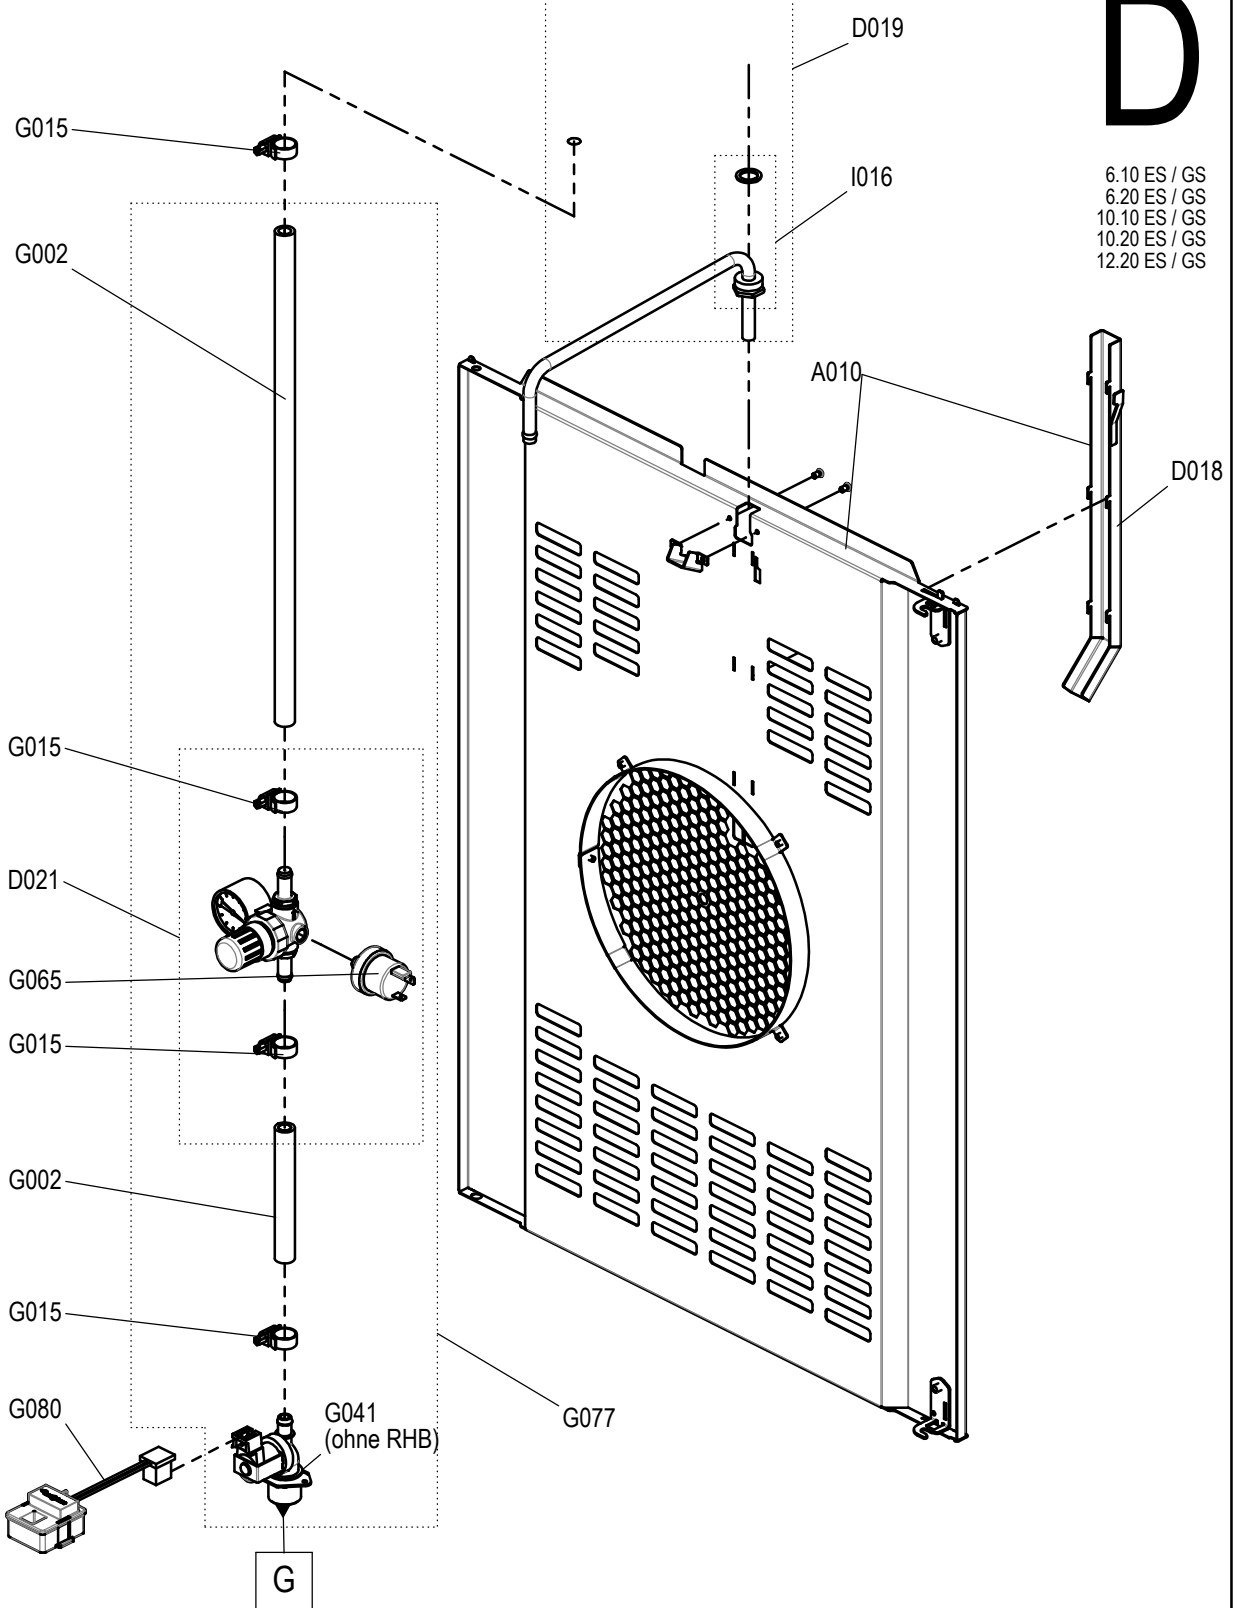

D

6.10 ES / GS
6.20 ES / GS
10.10 ES / GS
10.20 ES / GS
12.20 ES / GS

02	Z-Freigabe	Dec 30, 15	aberchte	Drawn	05.10.2015	aruhdorf
03	aktualisiert	Dec 01, 16	aneumeie	App.	Dec 01, 16	aneumeie
Rev	Remarks	Date	Name		Date	Name

Laufende Verbesserungen des Produkts können Änderungen der Spezifikationen ohne expliziten Hinweis bedingen. Continuous improvements to the product may mean changes to the specification are made without explicit mention.
9965020_03 Dec 01, 16 © 2018