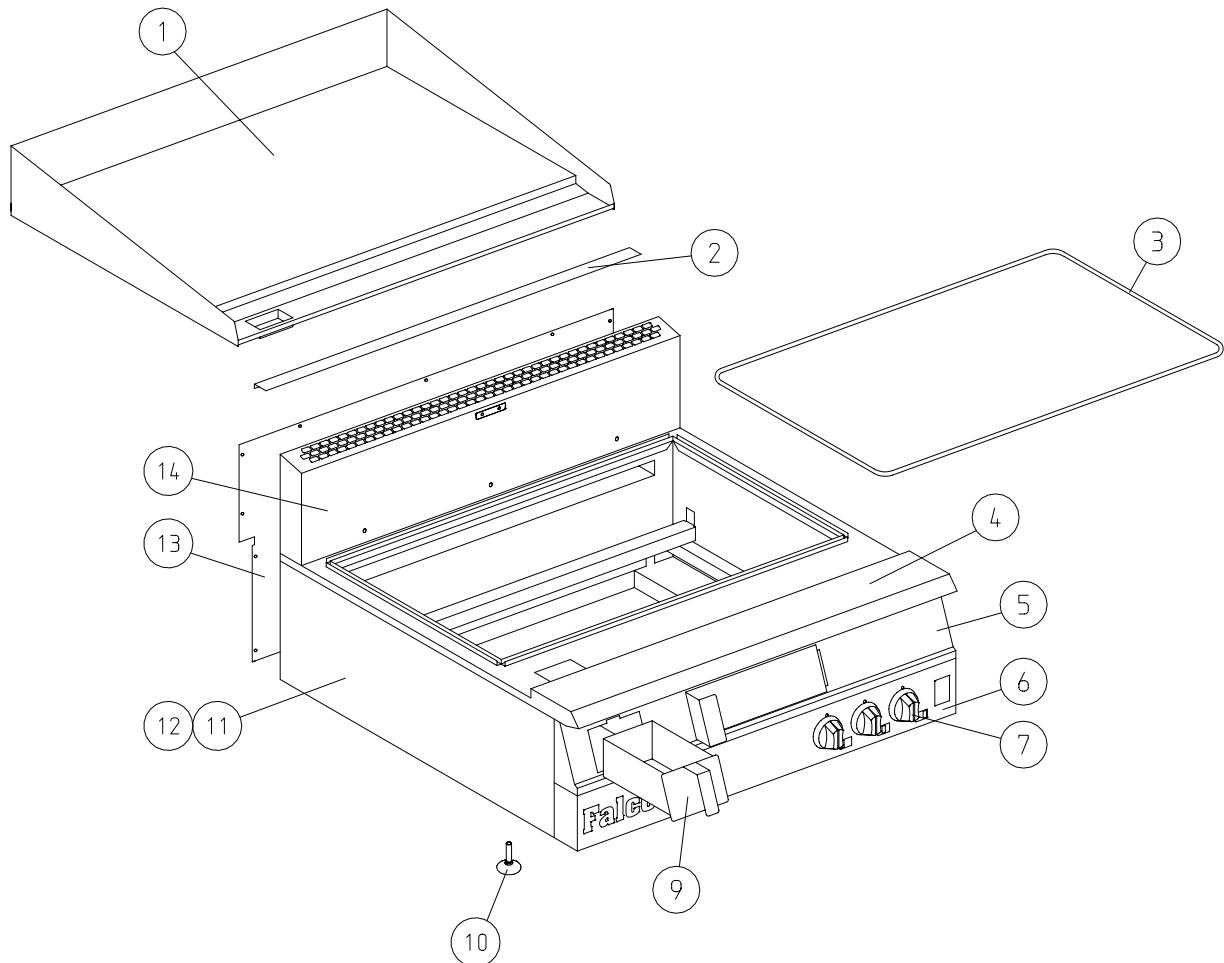

G2942 Chrome Griddle

Fitments

Item	Spares No.	Description
1.	535810001	Griddle plate assembly
2.	535810013	Capping channel
3.	535810002	Rope seal
4.	535810003	Hob assembly
5.	535830006	Upper front fascia assembly
6.	535830007	Lower front fascia
7.	535800004	Control knob
8.	535820012	Magnetic door catch (not shown)
9.	535820011	Fat jug assembly

Item	Spares No.	Description
10.	535820013	Adjustable foot
11.	535820015	Outer side panel - LH
12.	535820016	Outer side panel - RH
13.	535810004	Outer back panel
14.	535810005	Flue panel

G2942 Chrome Griddle

Controls

Item	Spares No.	Description
15.	535830012	Burner injector (natural gas)
16.	535820020	Injector holder (propane gas)
17.	535830013	Amal jet (propane gas)
18.	535820022	Pilot burner
19.	535820023	Pilot jet (natural gas)
20.	535820024	Pilot jet (propane gas)
21.	535820025	Thermocouple
22.	535820026	Governor (natural gas)
23.	535820027	Burner
24.	535820028	Burner aeration shroud
25.	535810006	Float rail assembly

Item	Spares No.	Description
26.	535820030	Pressure test nipple (not shown)
27.	535800008	Gas control valve (natural gas)
28.	535800008	Gas control valve (propane gas)
29.	535810007	RH burner pipe (tap to elbow)
30.	535800010	RH burner pipe (elbow to burner)
31.	535810008	Centre burner pipe
32.	535810009	LH burner pipe
33.	535810010	RH pilot pipe
34.	535810011	Centre pilot pipe
35.	535810012	LH pilot pipe