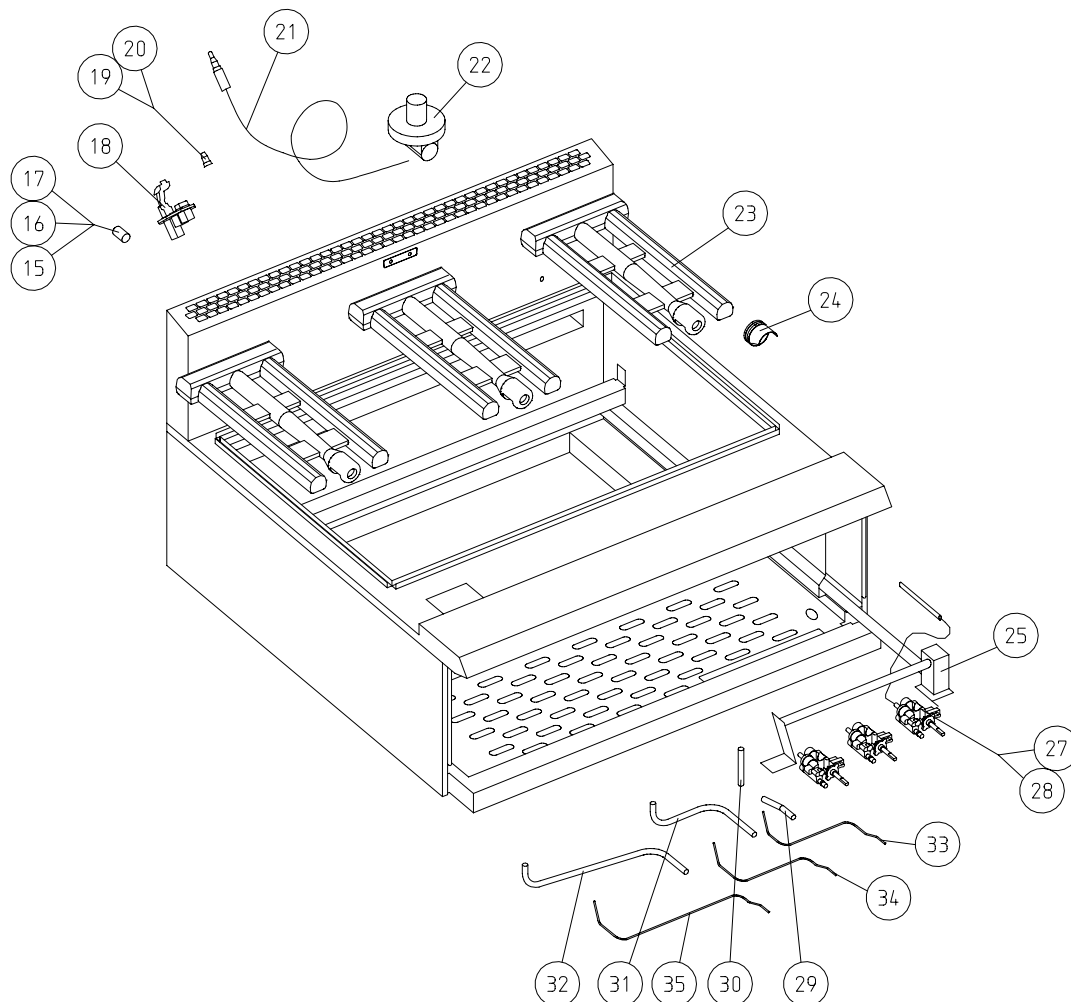

G2942 Chrome Griddle

Fitments

Item	Spares No.	Description
1.	535810001	Griddle plate assembly
2.	535810013	Capping channel
3.	535810002	Rope seal
4.	535810003	Hob assembly
5.	535830006	Upper front fascia assembly
6.	535830007	Lower front fascia
7.	535800004	Control knob
8.	535820012	Magnetic door catch (not shown)
9.	535820011	Fat jug assembly

Item	Spares No.	Description
10.	535820013	Adjustable foot
11.	535820015	Outer side panel - LH
12.	535820016	Outer side panel - RH
13.	535810004	Outer back panel
14.	535810005	Flue panel

G2942 Chrome Griddle

Controls

Item	Spares No.	Description
15.	535830012	Burner injector (natural gas)
16.	535820020	Injector holder (propane gas)
17.	535830013	Amal jet (propane gas)
18.	535820022	Pilot burner
19.	535820023	Pilot jet (natural gas)
20.	535820024	Pilot jet (propane gas)
21.	535820025	Thermocouple
22.	535820026	Governor (natural gas)
23.	535820027	Burner
24.	535820028	Burner aeration shroud
25.	535810006	Float rail assembly

Item	Spares No.	Description
26.	535820030	Pressure test nipple (not shown)
27.	535800008	Gas control valve (natural gas)
28.	535800008	Gas control valve (propane gas)
29.	535810007	RH burner pipe (tap to elbow)
30.	535800010	RH burner pipe (elbow to burner)
31.	535810008	Centre burner pipe
32.	535810009	LH burner pipe
33.	535810010	RH pilot pipe
34.	535810011	Centre pilot pipe
35.	535810012	LH pilot pipe