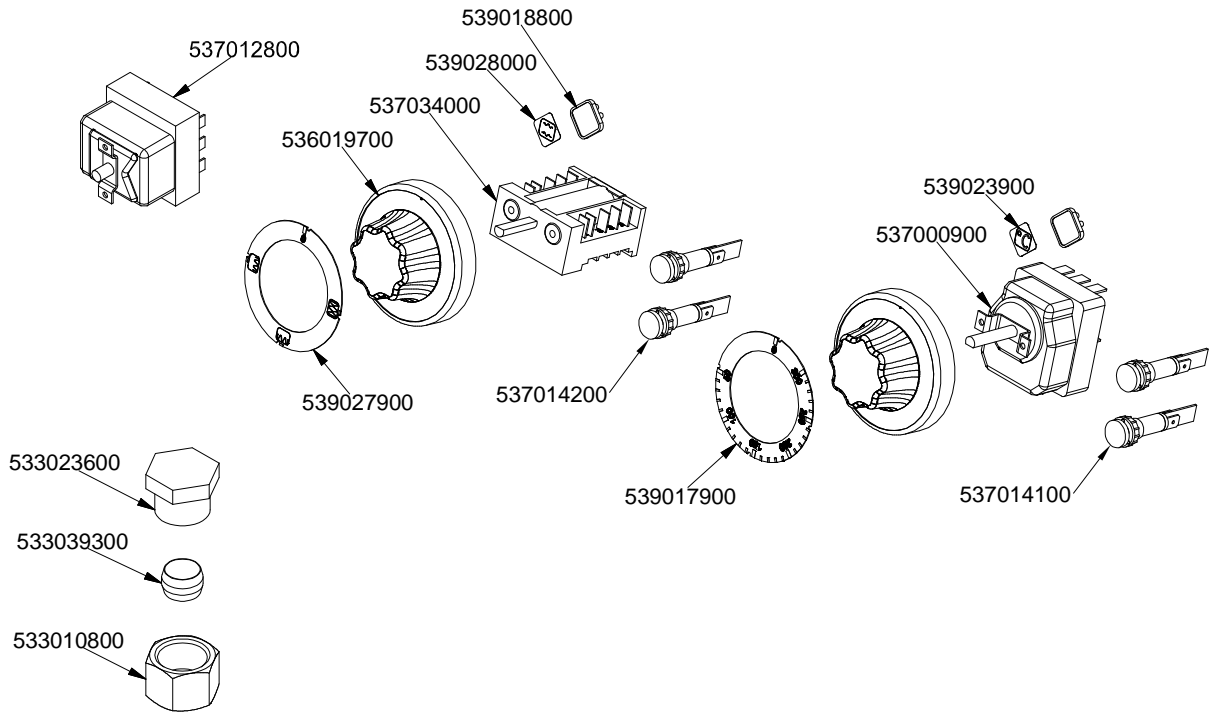

SUPERLOTUS 70≥0602

CUCINE / RANGES / HERDE / CUISINIÈRES

FORNO / OVEN / BACKOFEN / FOUR

ELETTRICO / ELECTRICAL / ELEKTRO / ELECTRIQUE / GN 2/1

560034901M00P00