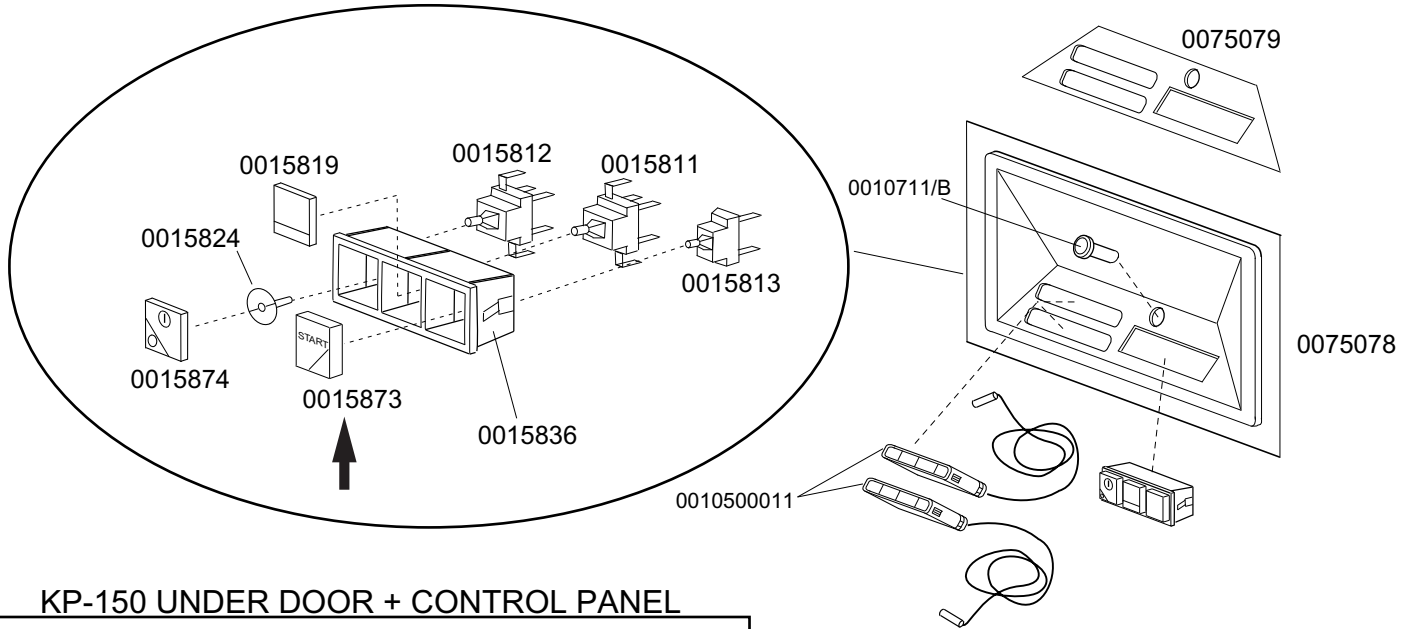

KROMO

**TABLE
KI1640**

**REV
03**

DISHWASHER KP 150/151