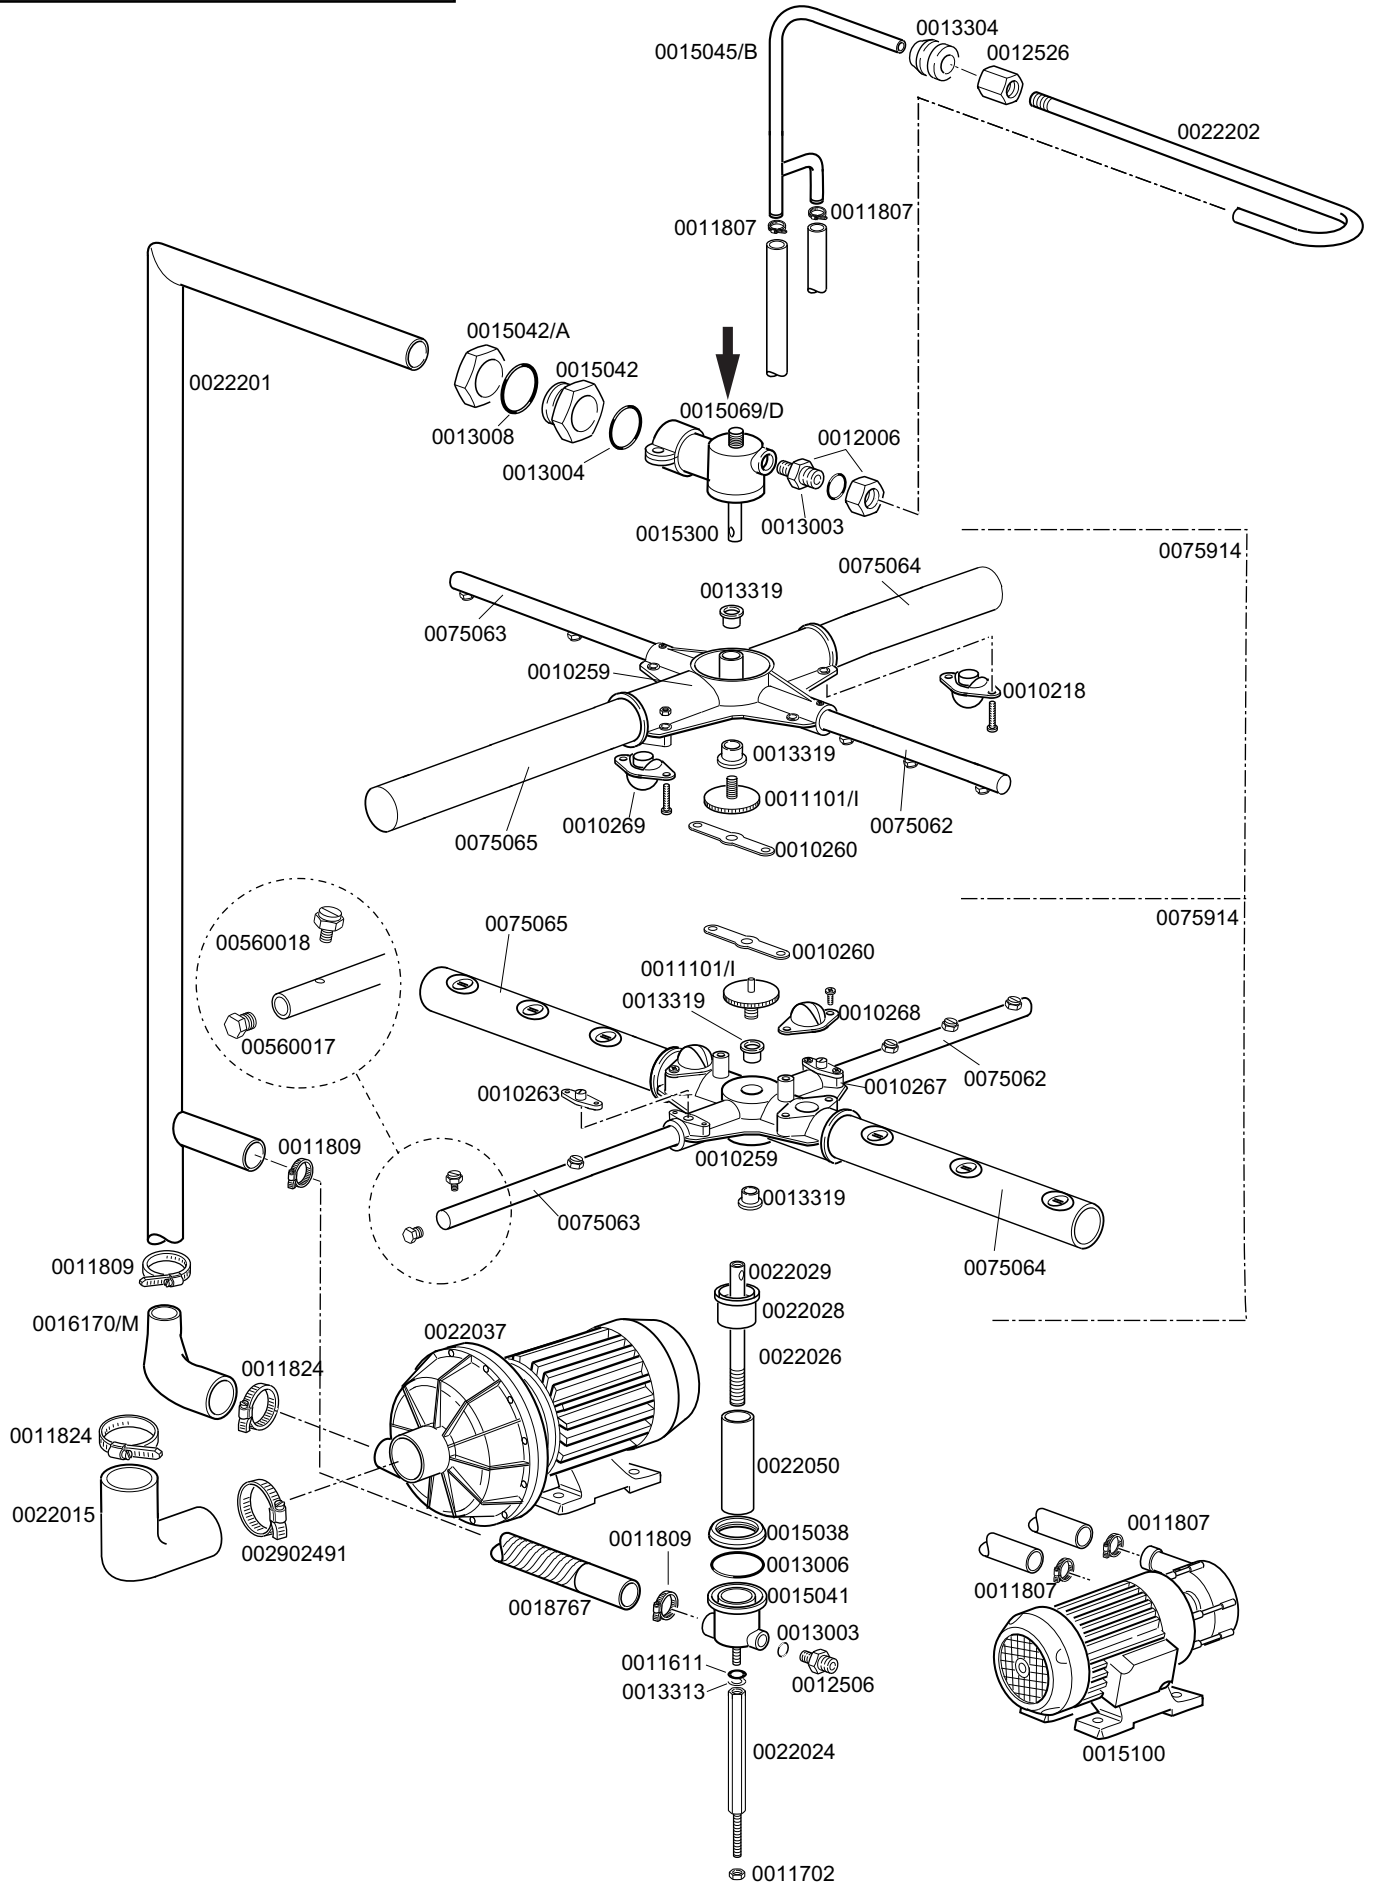

<b>KROMO</b>	<b>TABLE</b>	<b>REV</b>
	<b>KI1610</b>	<b>03</b>
<b>DISHWASHER KP 150</b>		

**KROMO****TABLE  
KI1630****REV  
03****DISHWASHER KP 150**

**DISHWASHER KP 150**

**TABLE  
KI1630**

CODE	DESCRIPTION	CODE	DESCRIPTION
0010207	D. 28 grey plastic cap		
0010218	28 d. open flat nozzle		
0010259	4 Ways big wash arm (grey)		
0010260	Grey plate		
0010267	Closed flat rwash jet D.28 (grey)		
0010268	Open flat wash jet D.28 (grey)		
0010269	Closed flat rinse jet D.10 (grey)		
0011101/I	Knurled stainless steel group screw		
0011611	M8 stainless steel plat sliding		
0011702	M8 stainless steel nut		
0011807	12/20 stainless steel clamps		
0011809	430 AISI stainless steel 32-50 clamps		
0011824	50-70 clamp		
0012006	Complete 10 diam. rinse pipe fitting		
0012506	10x17 rubber holder pipe		
0012526	12x14 M10x1 stainless steel coupling		
0012527	D. 10 rinse group plug		
0012528	Complete rinse nozzle		
0013003	OR 112 EP for rinse pipe fitting		
0013004	OR 3137 EPDM for 35 diam. wash pipe		
0013006	OR 3156 EPDM x lower wash distribution		
0013008	OR 147 EPDM		
0013313	8x15x2 D. gasket		
0013319	PTFE+CB H11,5 sliding washer		
0015038	Lower wash connection ferrule		
0015042	1"1/4 complete gas ferrule		
0015042/A	1" 1/4 nut		
0015045/B	3 way complete pipe rinse		
0015069/D	Top glass wash+rinse (grey)		
0015100	Pressure increase pump		
0015300	Top rinse axis		
0016170/M	50/30 coupling		
0018767	30.310 flex rony coupling		
0022015	1000 type suction coupling		
0022024	Lower tie rod		
0022026	Lower rinse extension cord type 1000		
0022028	Lower wash stainless steel glass		
0022029	Lower rinse axle		
0022037	Washing pump HP 2.0 1226 "L" 220/380/50		
0022050	35x135 d. stainless steel coupling		
0022201	Wash ramp		
0022202	Top rinse pipe		
002902491	60-80 clamp		
00560017	Cover for rinse arm M9x1		
00560018	Stainless steel rinse jet M5		
0075062	Right rinse arm		
0075063	Left rinse arm		
0075065	Left wash arm		
0075604	Right wash arm		
0075914	stainlees steel upper and lower wash group		