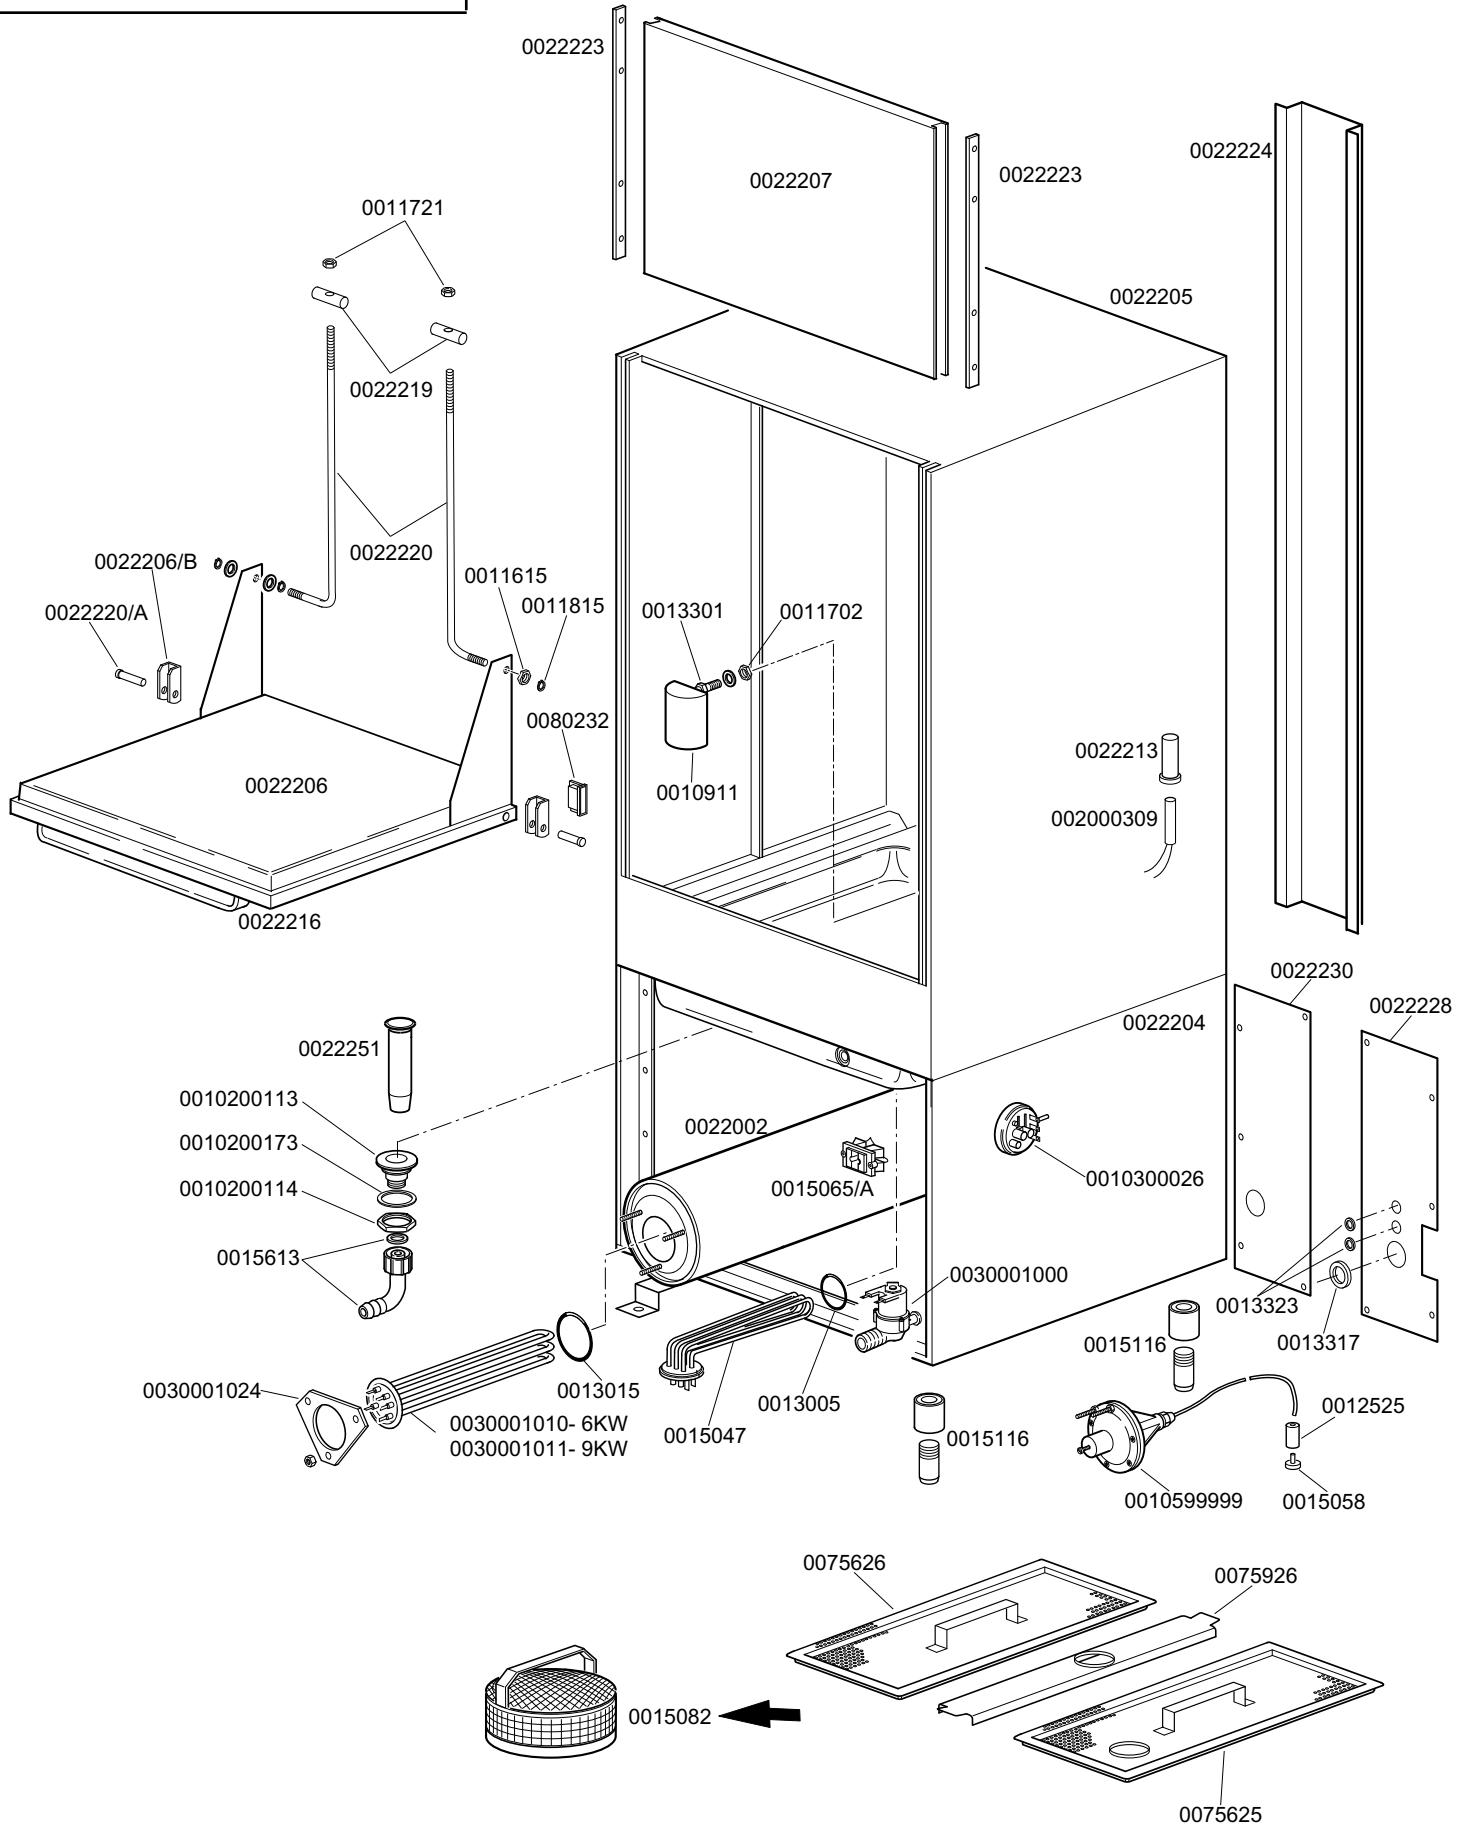

<b>KROMO</b>	<b>TABLE</b>	<b>REV</b>
	<b>KI1610</b>	<b>03</b>
<b>DISHWASHER KP 150</b>		

**KROMO****TABLE  
KI1630****REV  
03****DISHWASHER KP 150**

**DISHWASHER KP 150**

**TABLE  
KI1630**

CODE	DESCRIPTION	CODE	DESCRIPTION
0010207	D. 28 grey plastic cap		
0010218	28 d. open flat nozzle		
0010259	4 Ways big wash arm (grey)		
0010260	Grey plate		
0010267	Closed flat rwash jet D.28 (grey)		
0010268	Open flat wash jet D.28 (grey)		
0010269	Closed flat rinse jet D.10 (grey)		
0011101/I	Knurled stainless steel group screw		
0011611	M8 stainless steel plat sliding		
0011702	M8 stainless steel nut		
0011807	12/20 stainless steel clamps		
0011809	430 AISI stainless steel 32-50 clamps		
0011824	50-70 clamp		
0012006	Complete 10 diam. rinse pipe fitting		
0012506	10x17 rubber holder pipe		
0012526	12x14 M10x1 stainless steel coupling		
0012527	D. 10 rinse group plug		
0012528	Complete rinse nozzle		
0013003	OR 112 EP for rinse pipe fitting		
0013004	OR 3137 EPDM for 35 diam. wash pipe		
0013006	OR 3156 EPDM x lower wash distribution		
0013008	OR 147 EPDM		
0013313	8x15x2 D. gasket		
0013319	PTFE+CB H11,5 sliding washer		
0015038	Lower wash connection ferrule		
0015042	1"1/4 complete gas ferrule		
0015042/A	1" 1/4 nut		
0015045/B	3 way complete pipe rinse		
0015069/D	Top glass wash+rinse (grey)		
0015100	Pressure increase pump		
0015300	Top rinse axis		
0016170/M	50/30 coupling		
0018767	30.310 flex rony coupling		
0022015	1000 type suction coupling		
0022024	Lower tie rod		
0022026	Lower rinse extension cord type 1000		
0022028	Lower wash stainless steel glass		
0022029	Lower rinse axle		
0022037	Washing pump HP 2.0 1226 "L" 220/380/50		
0022050	35x135 d. stainless steel coupling		
0022201	Wash ramp		
0022202	Top rinse pipe		
002902491	60-80 clamp		
00560017	Cover for rinse arm M9x1		
00560018	Stainless steel rinse jet M5		
0075062	Right rinse arm		
0075063	Left rinse arm		
0075065	Left wash arm		
0075604	Right wash arm		
0075914	stainlees steel upper and lower wash group		