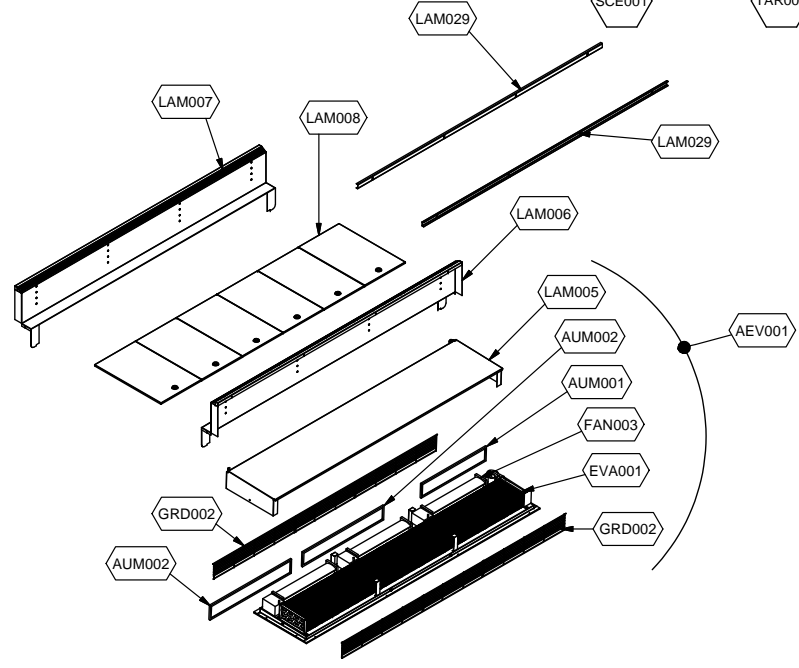

Denominazione: SOUL SERVICE BLUE 5-6 INCORPORATO

Data: 15/04/13

INDICE DI MODIFICA: 00

	PARAM.	OPTIONAL
--	--------	----------

SCE001

TAR001

OPT

Code	Description	Notes
73688958	FULL EVAPORATOR KIT	5
74837150	FAN PROTECTION FILTER	2
74837154	FAN PROTECTION FILTER	2
74700708	LIQUID RECEIVER	2
74702120	FIXES GLASS	
74865592	COMPRESSOR	4
74837119	CONDENSER	5
74867088	COMPRESSOR ELECTRICAL PARTS	2
74839108	EVAPORATOR	5
74845180	FAN	2
74845036	TANGENTIAL FAN	2
72538628	SUPERSTRUCTURE TOP GLASS	
72538778	FRONTAL GLASS	
74847198	EVAPORATOR GRID	
74742008	MAIN ON/OFF SWITCH	2
74742017	LIGHT ON/OFF SWITCH	2
75956088	POWER RELAY	2
72539285	CONDENSING UNIT SUPPORT	
72539289	CONDENSING UNIT GRID	
72539088	LED LIGHTING COVERING	
72539398	EVAPORATOR COVERING	
72538578	EVAPORATOR FRONT AIR-CONVEYOR	
72538678	EVAPORATOR REAR AIR-CONVEYOR	
74707262	WELL TRAY	
72557114	GLASS SUPPORT	
72539488	PANS SUPPORTS	
72539048	LED LIGHTING	
73669068	SUPERSTRUCTURE	
72539070	SUPERSTRUCTURE SIDE SUPPORT	
SC850	ELECTRICAL WIRING	1
73670196	DRIER FILTER	2
RIF.TAR.B05	CONTROLLER PRESETTING SERVICE	1
74700881	UNSETTED ELECTRONIC CONTROLLER	1
74700916	PROBE	1

Cod. ESP361

Denominazione: SOUL SERVICE BLUE 5-6 INCORPORATO

Data: 15/04/13

INDICE DI MODIFICA: 00

	PARAM.	OPTIONAL
--	--------	----------

SCE001

TAR001

OPT