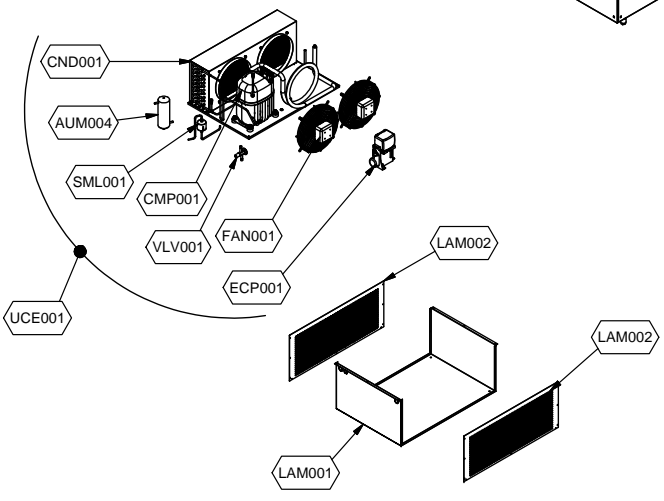

Denominazione: SOUL SERVICE BLUE 5-6 INCORPORATO

Data: 15/04/13

INDICE DI MODIFICA: 00

	PARAM.	OPTIONAL
--	--------	----------

SCE001

TAR001

OPT

Code	Description	Notes
73688958	FULL EVAPORATOR KIT	5
74837150	FAN PROTECTION FILTER	2
74837154	FAN PROTECTION FILTER	2
74700708	LIQUID RECEIVER	2
74702120	FIXES GLASS	
74865592	COMPRESSOR	4
74837119	CONDENSER	5
74867088	COMPRESSOR ELECTRICAL PARTS	2
74839108	EVAPORATOR	5
74845180	FAN	2
74845036	TANGENTIAL FAN	2
72538628	SUPERSTRUCTURE TOP GLASS	
72538778	FRONTAL GLASS	
74847198	EVAPORATOR GRID	
74742008	MAIN ON/OFF SWITCH	2
74742017	LIGHT ON/OFF SWITCH	2
75956088	POWER RELAY	2
72539285	CONDENSING UNIT SUPPORT	
72539289	CONDENSING UNIT GRID	
72539088	LED LIGHTING COVERING	
72539398	EVAPORATOR COVERING	
72538578	EVAPORATOR FRONT AIR-CONVEYOR	
72538678	EVAPORATOR REAR AIR-CONVEYOR	
74707262	WELL TRAY	
72557114	GLASS SUPPORT	
72539488	PANS SUPPORTS	
72539048	LED LIGHTING	
73669068	SUPERSTRUCTURE	
72539070	SUPERSTRUCTURE SIDE SUPPORT	
SC850	ELECTRICAL WIRING	1
73670196	DRIER FILTER	2
RIF.TAR.B05	CONTROLLER PRESETTING SERVICE	1
74700881	UNSETTED ELECTRONIC CONTROLLER	1
74700916	PROBE	1

Cod. ESP361

Denominazione: SOUL SERVICE BLUE 5-6 INCORPORATO

Data: 15/04/13

INDICE DI MODIFICA: 00

	PARAM.	OPTIONAL
--	--------	----------

SCE001

TAR001

OPT