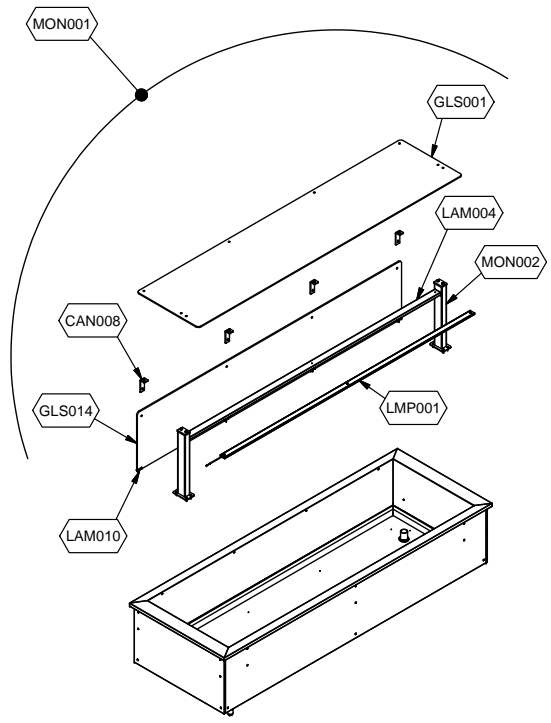

Denominazione: SOUL SERVICE BLUE 5-6 INCORPORATO

Data: 15/04/13

INDICE DI MODIFICA: 00

	PARAM.	OPTIONAL
--	--------	----------

SCE001

TAR001

OPT

Code	Description	Notes
73688958	FULL EVAPORATOR KIT	5
74837150	FAN PROTECTION FILTER	2
74837154	FAN PROTECTION FILTER	2
74700708	LIQUID RECEIVER	2
74702120	FIXES GLASS	
74865592	COMPRESSOR	4
74837119	CONDENSER	5
74867088	COMPRESSOR ELECTRICAL PARTS	2
74839108	EVAPORATOR	5
74845180	FAN	2
74845036	TANGENTIAL FAN	2
72538628	SUPERSTRUCTURE TOP GLASS	
72538778	FRONTAL GLASS	
74847198	EVAPORATOR GRID	
74742008	MAIN ON/OFF SWITCH	2
74742017	LIGHT ON/OFF SWITCH	2
75956088	POWER RELAY	2
72539285	CONDENSING UNIT SUPPORT	
72539289	CONDENSING UNIT GRID	
72539088	LED LIGHTING COVERING	
72539398	EVAPORATOR COVERING	
72538578	EVAPORATOR FRONT AIR-CONVEYOR	
72538678	EVAPORATOR REAR AIR-CONVEYOR	
74707262	WELL TRAY	
72557114	GLASS SUPPORT	
72539488	PANS SUPPORTS	
72539048	LED LIGHTING	
73669068	SUPERSTRUCTURE	
72539070	SUPERSTRUCTURE SIDE SUPPORT	
SC850	ELECTRICAL WIRING	1
73670196	DRIER FILTER	2
RIF.TAR.B05	CONTROLLER PRESETTING SERVICE	1
74700881	UNSETTED ELECTRONIC CONTROLLER	1
74700916	PROBE	1

Cod. ESP361

Denominazione: SOUL SERVICE BLUE 5-6 INCORPORATO

Data: 15/04/13

INDICE DI MODIFICA: 00

	PARAM.	OPTIONAL
--	--------	----------

SCE001

TAR001

OPT