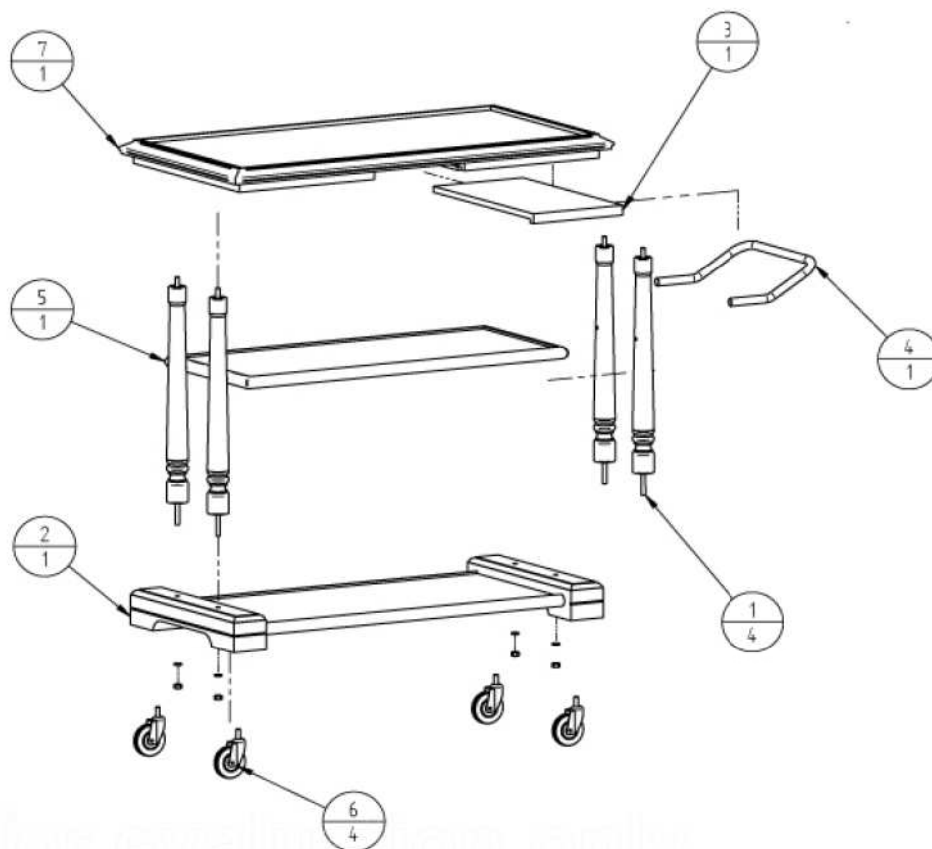

Pos.	Codice	Caratteristiche	Descrizione	Description
Ref.	Code	Features		
1	SL1325		Gamba	Leg
2	SL0709		Piano	Surface
3	SL0609		Cassetto	Tray
4	SL1110		Maniglia	Handle </td
5	SL0377		Piano	Surface
6	SL0093		Ruota	Wheel
7	SL0670		Piano	Surface
8	SL0551	Assembly (1,2,3,7)	Telaio	Frame