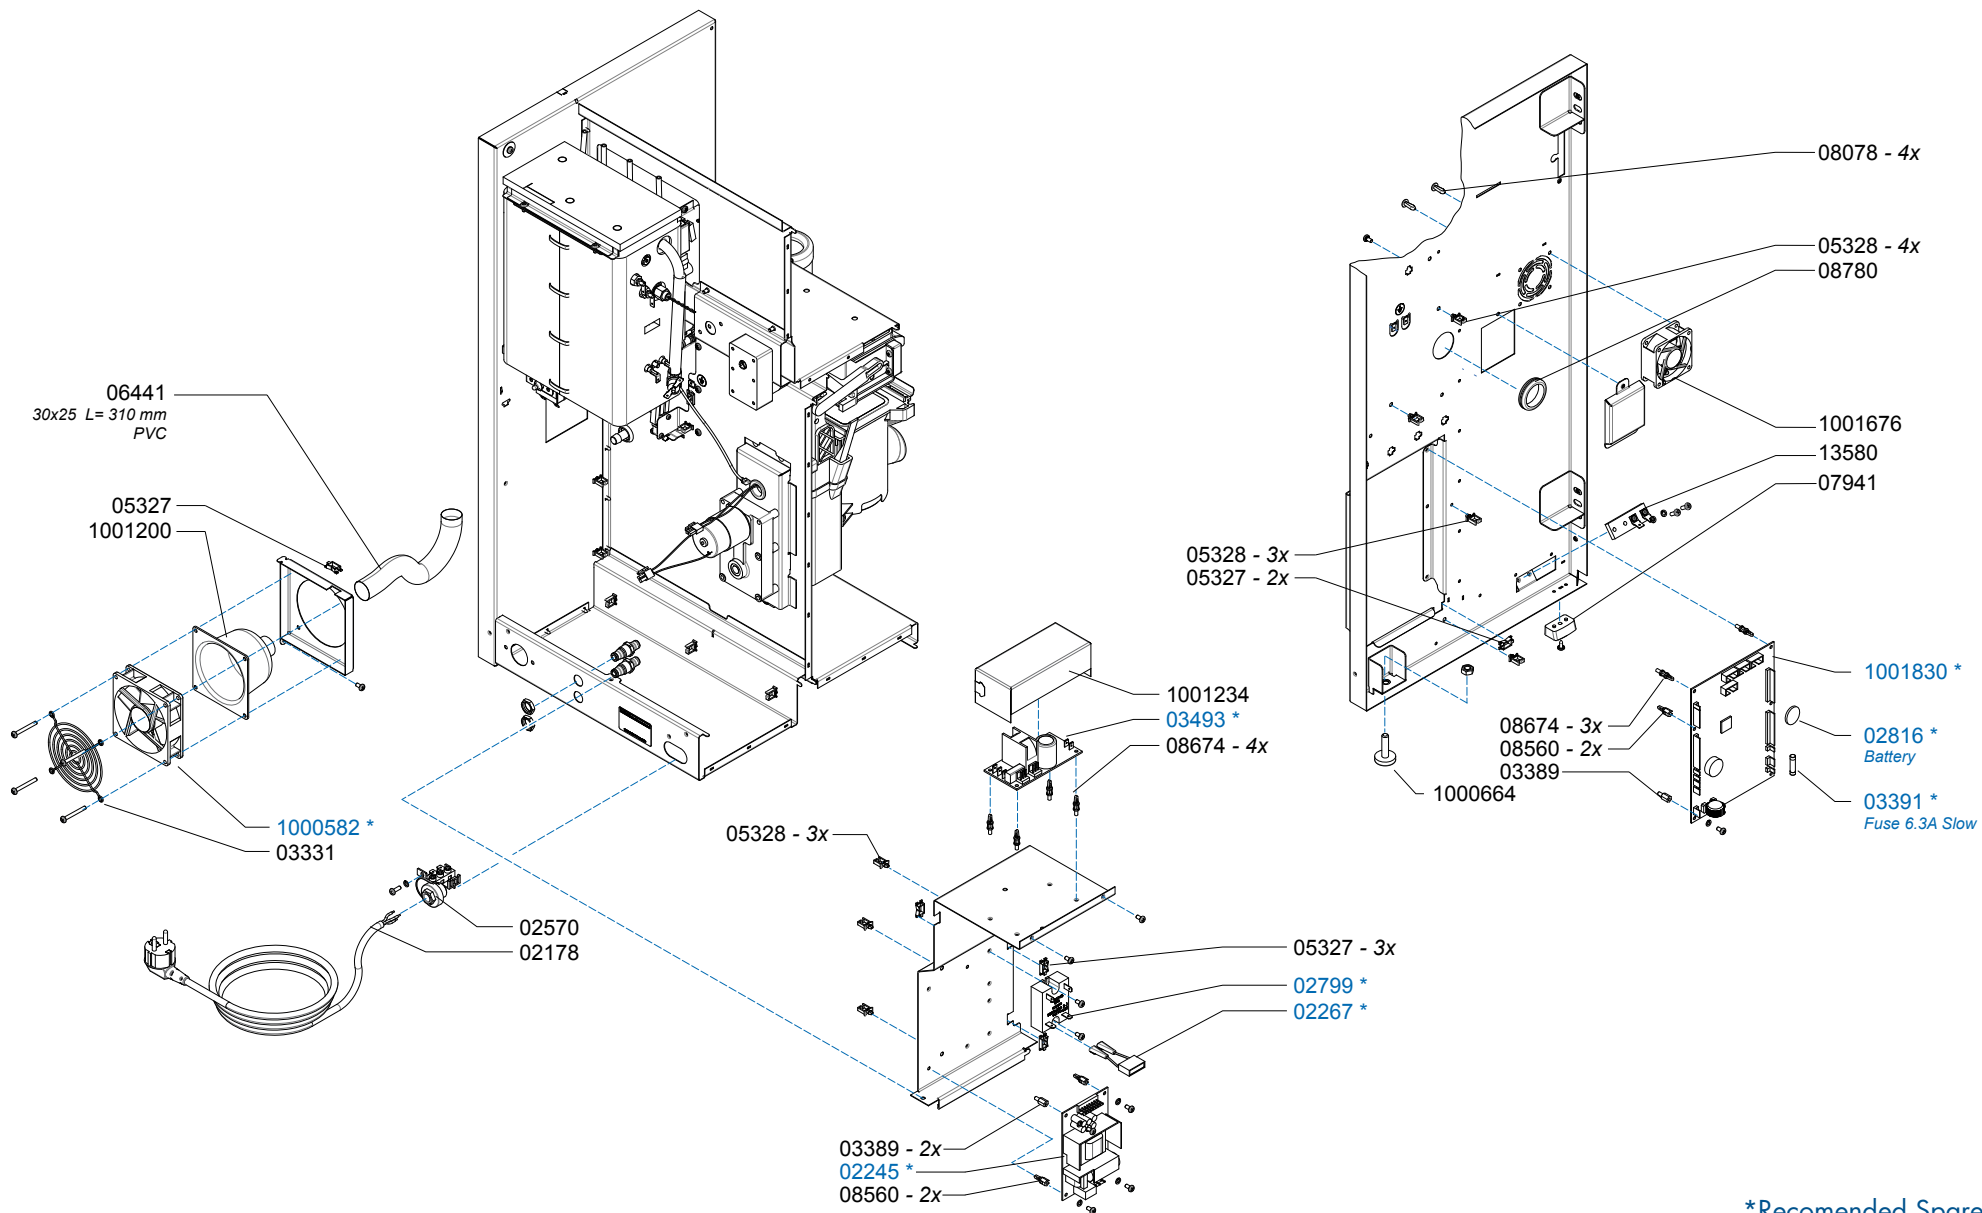

*Recomended Spare Part

Type : OPTIFRESH 4 H&C NG
Articlenumber : 1002185

From mach. nr. : 3V 19362
Date : 07 - 2012

Page : 4 - 13
Rev : 2

Rated voltage : 1N~ 220-240V 50-60Hz 2275W

Drawer : JK
Date : 26-11-12

Spare Parts Info

ANIMO

www.animo.eu