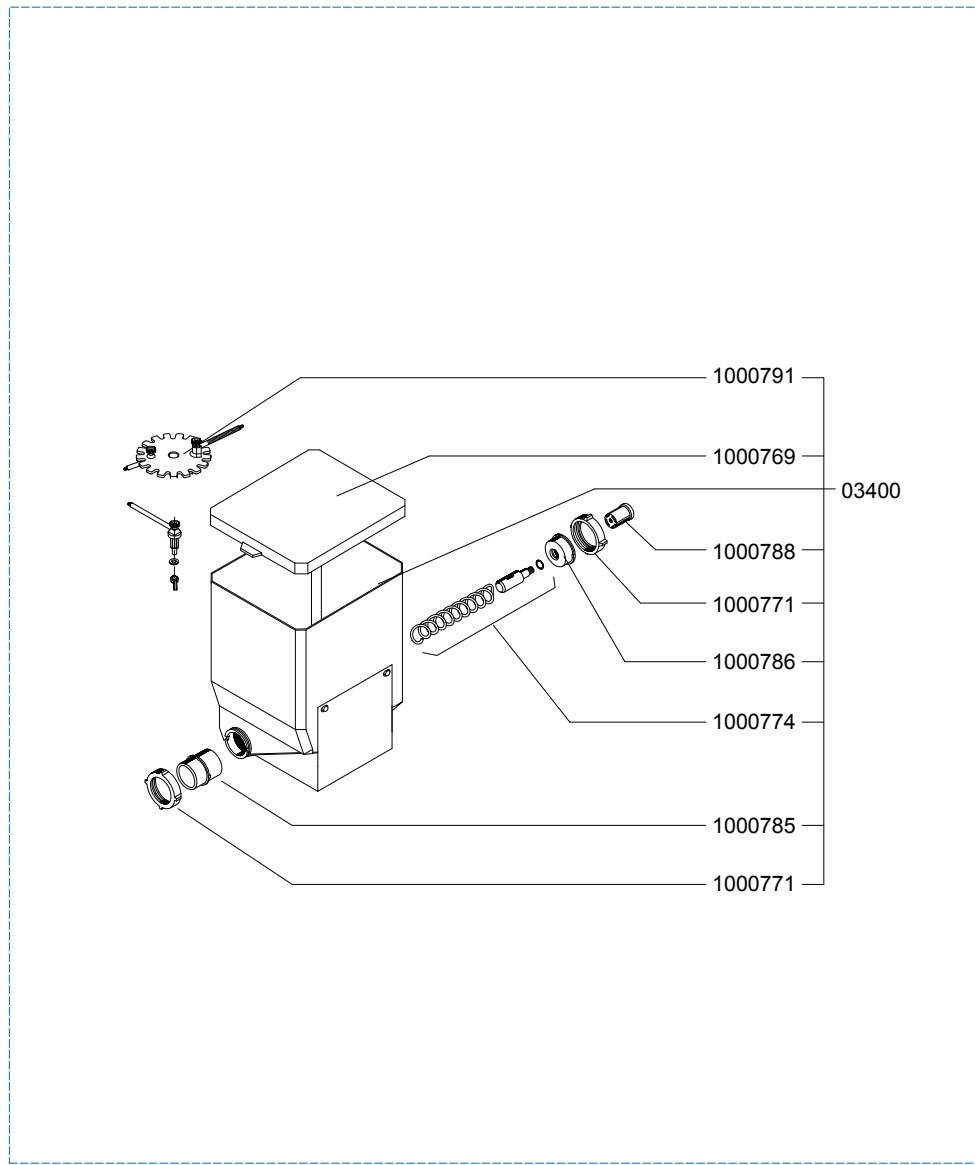

Rev : 2

Rated voltage : 1N~ 220-240V 50-60Hz 2275W

Drawer : JK

Date : 26-11-12

Spare Parts Info

ANIMO

www.animo.eu

*Recomended Spare Part