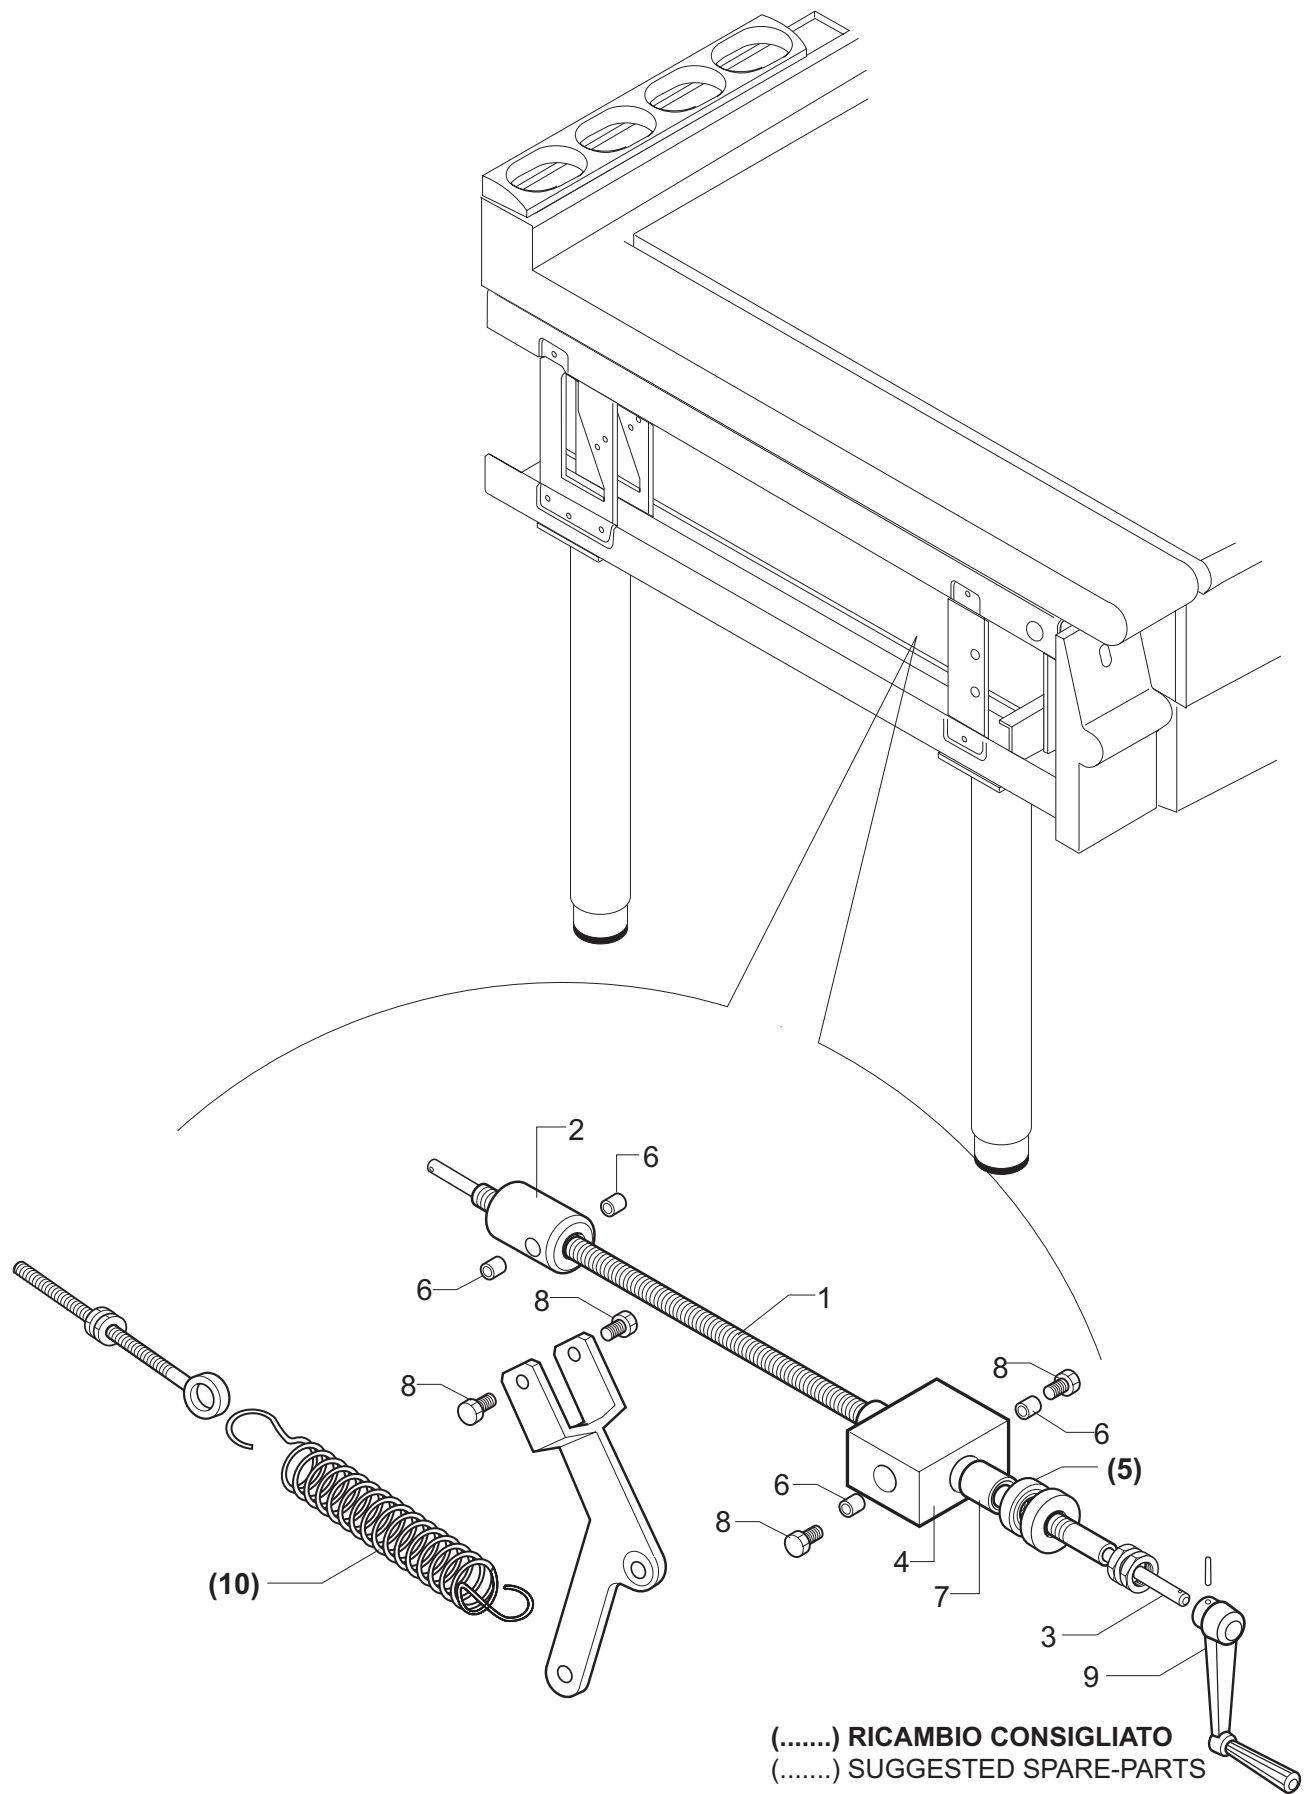

- 1) Find the appliance's model and serial number on the rating plate.
(The rating plates are positioned in the internal side of the control panel).
- 2) Search for the belonging family in the index (BCPxxx-(0B)) . (f.ex. Gasrange with burners - top 1/1M).
- 3) After you have found the corresponding table you verify if the appliance's serial number is subsequent to that one indicated in the table.
- 4) You locate the desired spare part in the drawing on the left, and find the corresponding position in the table on the right.
- 5) Hence you obtain the codenumber and the description of the spare part you need.

LEGEND:

Position on the EXPLODED VIEW			X => Recommended spare part			
Article's codenr.		Technical description	Quantity x each model		Series	
					1/2M => L=40 cm. 1/1M => L=80 cm. 1+1/2M => L=120 cm.	
Pos	Codice	Descrizione	700	1/1M		
1	822410081	Medium burner head (Dm.102)		1		
2	822410051	Medium venturi duct (Dm.102)		1		
14	826920140	Pilot burner	x	2		

X: Suggested PARTS

BRASIERA ELETTRICA (Serie 700 - 1/1M) ELECTRIC BRATT PANS	RIF. REF.	Da matricola n° From serial n°

Baron Cucine Professionali S.r.l.

GB

RIPRODUZIONE ANCHE PARZIALE, VIETATA

BCP0070-(74)

GRUPPO SOLLEVAMENTO VASCA (Serie 700)
TANIC TILTING SET (Serie 700)