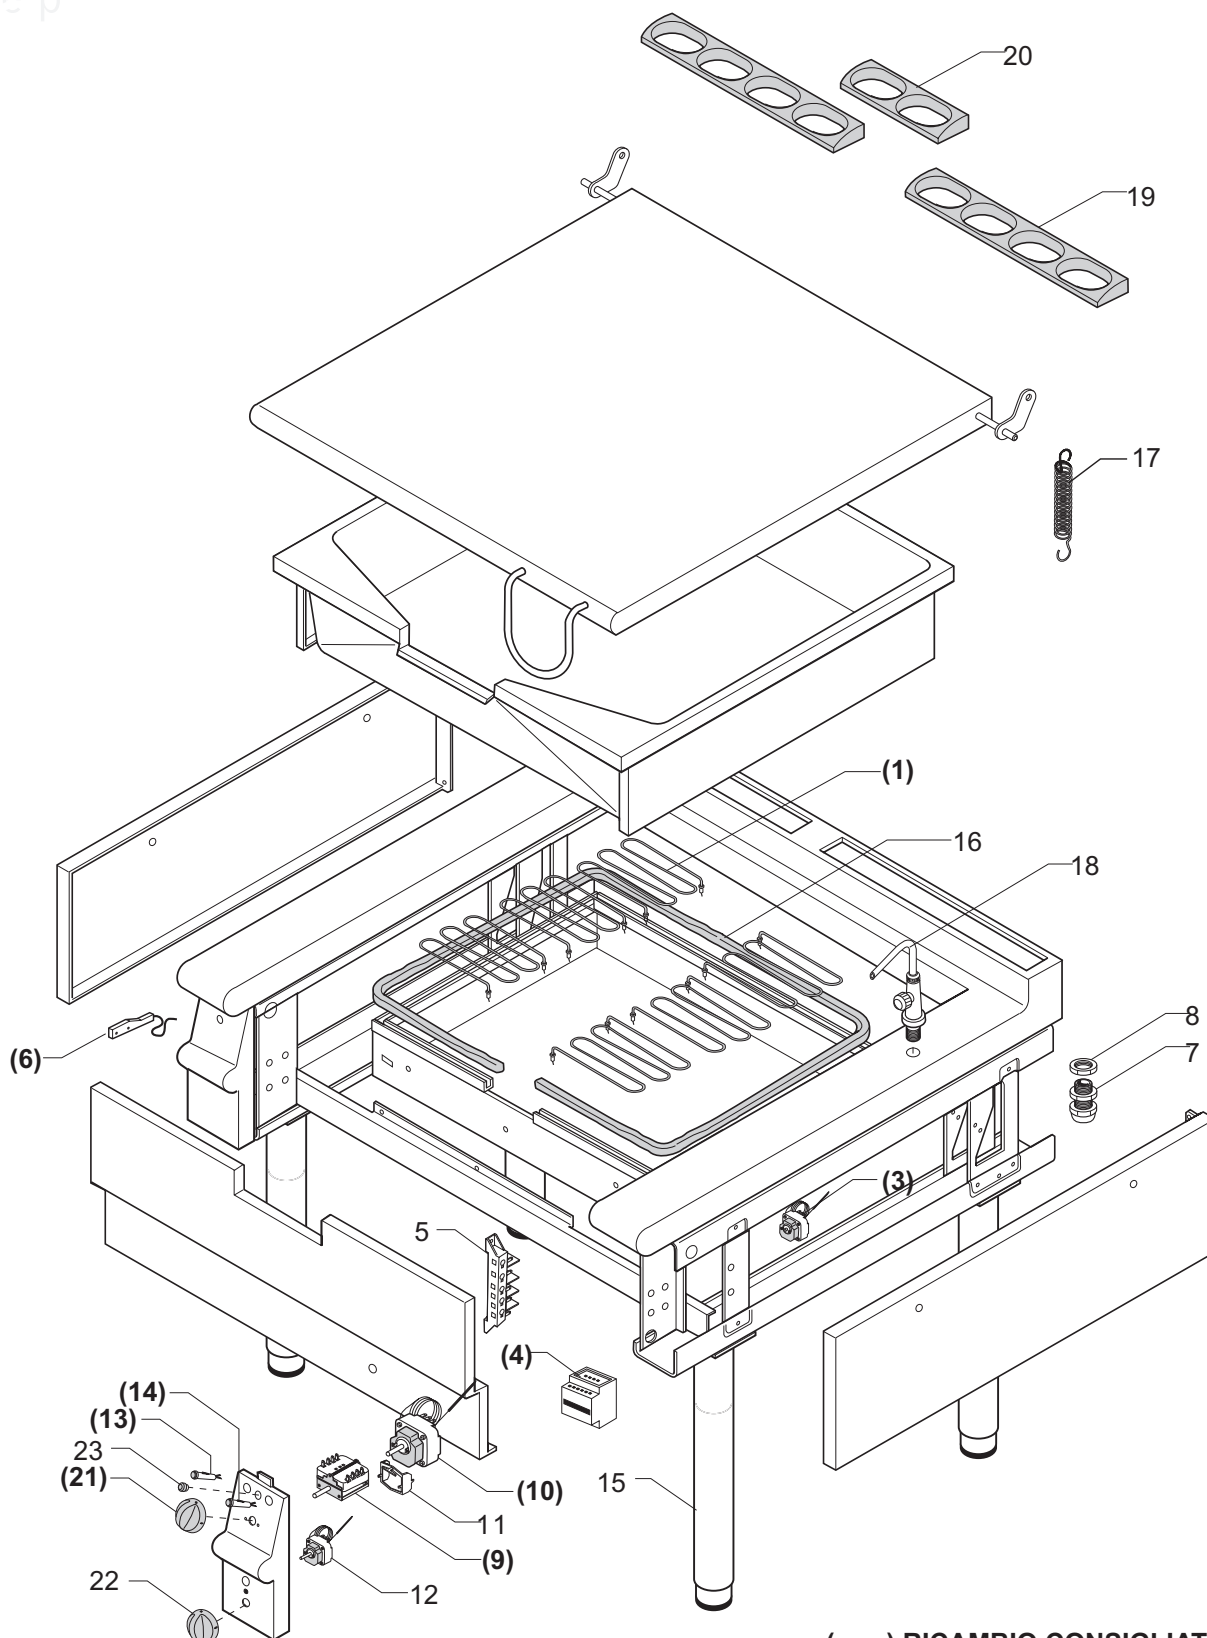

cine p

(.....) RICAMBIO CONSIGLIATO
(.....) SUGGESTED SPARE-PARTS

BRASIERA ELETTRICA (Serie 700)
ELECTRIC BRATT PANS (Serie 700)

Tav. Rif. BCP0070-(74)

RIF. Da matricola n°
REF. From serial n°

Rev.00 del 14/01/1999

Baron Cucine Professionali S.r.l.

RIPRODUZIONE, ANCHE PARZIALE, VIETATA

BCP0070-(73)