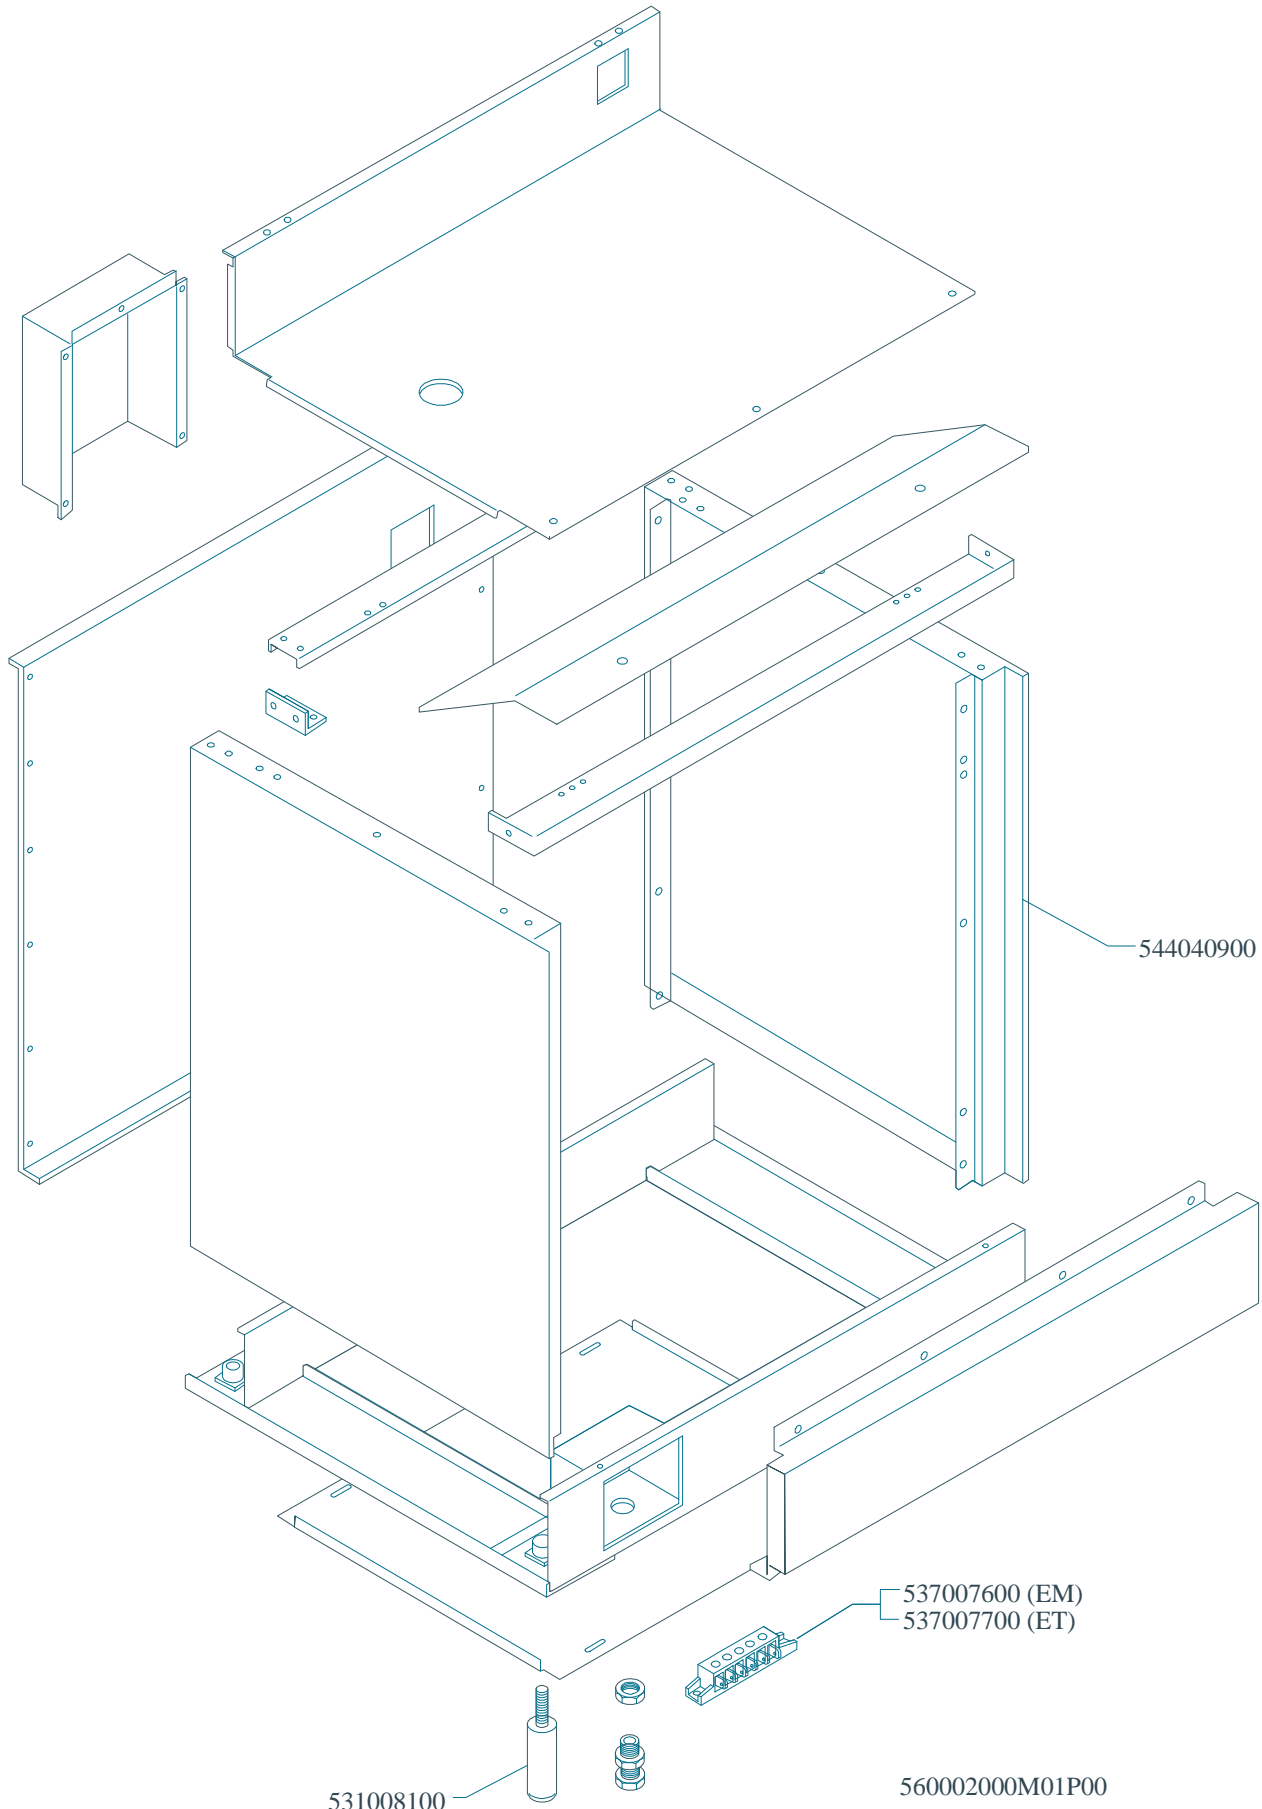

MAGIC SNACK 60

CUCINE / RANGES / HERDE / CUISINIÈRES / N° 0309

CF-62

CF-62EM CF-62ET CF-62EM/A CF-62ET/A

MAGIC SNACK 60

CUCINE / RANGES / HERDE / CUISINIÈRES / N° 0309
CF-62

CF-62EM CF-62ET CF-62EM/A CF-62ET/A

Page	Pos	Code	Description
001		544040900	SIDE RANGE CF-62
001		531008100	ADJUSTABLE LEG H9 CHROME
001		537007600	TERMINAL BLOCK SINGLEPHASE 40A
002		541015500	NEUTRAL SPACER 62
002		537002200	ELECTRICAL PLATE D.180 W1500 V230
002		537002100	ELECTRICAL PLATE D.145 W1000 V230
002		544040700	UPPER PLATE CF-62E
002		537000300	COMMUTATOR 7 POSITIONS S.49 16A
002		536002100	KNOB 7 POSITIONS SNACK
002		544041100	CONTROL PANEL CF-62E
002		537014100	WHITE WARNING LIGHT 250V
003		537006400	OVEN HEATING EL.W1500 V220 CF-62
003		537006800	FAN 240V CF-62
003		537006500	HEATING ELEMENT W2000 V230 CF-62
003		537006100	OVEN THERMOSTAT CF-62/8/10
003		537009600	OVEN COMMUTATOR CF-62E
003		537014100	WHITE WARNING LIGHT 250V
003		537014200	GREEN WARNING LIGHT 250V
003		536006600	OVEN KNOB CF-62
003		536011400	OVEN GASKET CF-62
003		534009000	GRILL PROTECTION CF-62
003		537007900	OVEN BULB-SOCKET
003		537005400	OVEN BULB 15W 300°C
003		531013600	SIDE GRID FOR MAXI/VENTILATED OVEN
003		531012800	OVEN GRID CF-62
003		534008900	OVEN DRIPPING-PAN CF-62
003		531007200	DOOR WHEEL HOLDER CF-62
003		531012500	COMPLETE OVEN DOOR CF-62
003		536011100	INTERNAL GLASS FOR OVEN DOOR CF62
003		536006500	OVEN DOOR HANDLE CF-62
003		531007100	OVEN DOOR HINGE FOR CF-62
003		536011200	EXTERNAL GLASS FOR OVEN DOOR CF-62