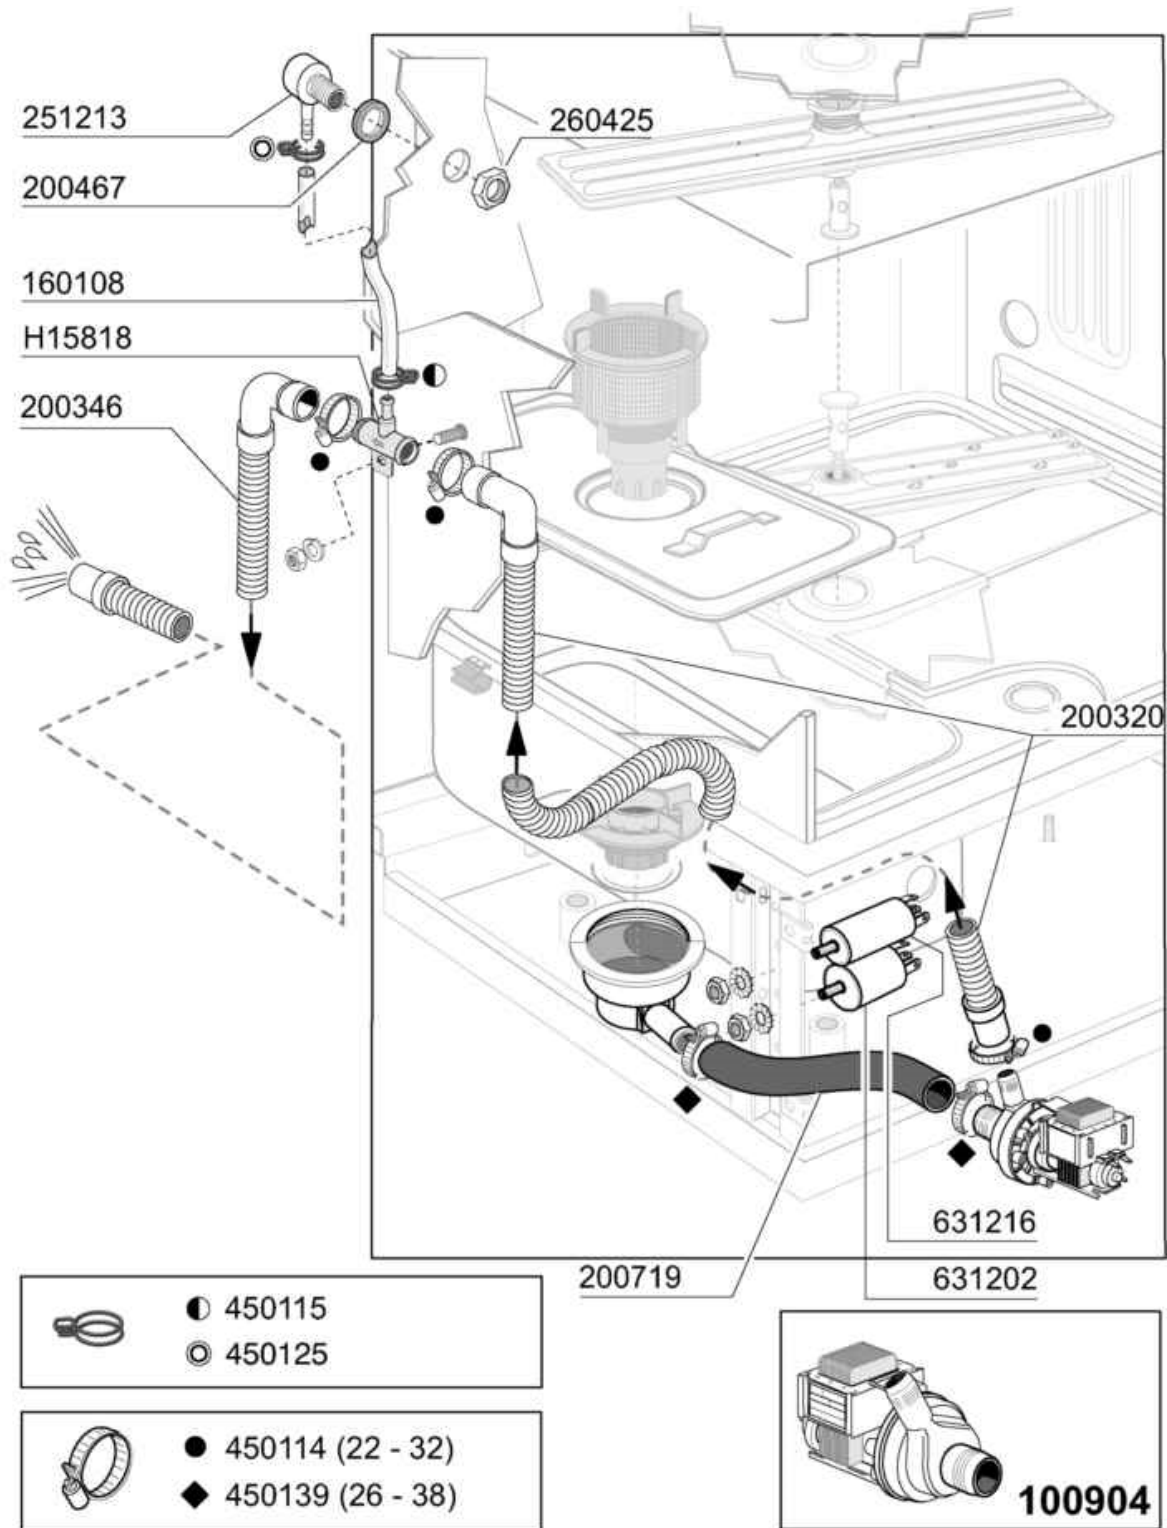

10 - 2011 | M. SA.