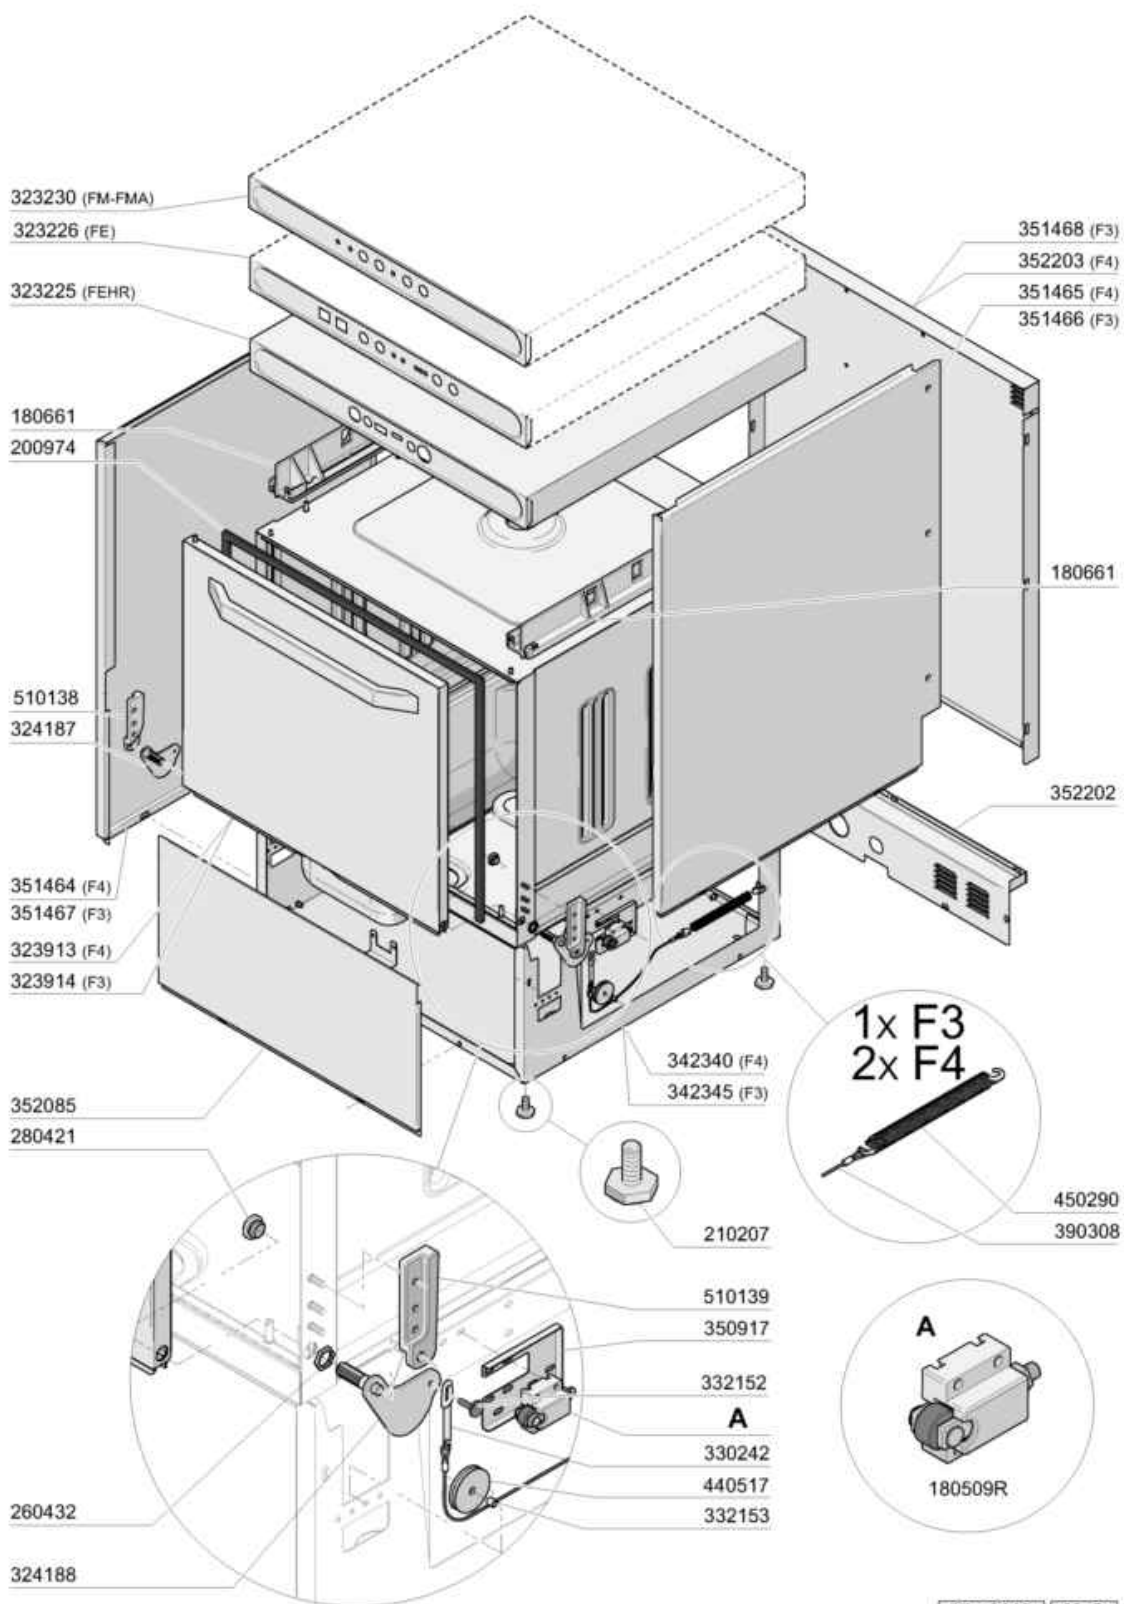

- 1 hood
- 2 tank hr
- 3 wash and rinse arm
- 4 wash
- 5 rinse rcd+add
- 6 pump
- 7 thermostat/solenoid valve
- 8 control box hr
- 9 drain pump
- 10 Rinse aid injector
- 11 Detergent dispenser

10-2011 M. SA.