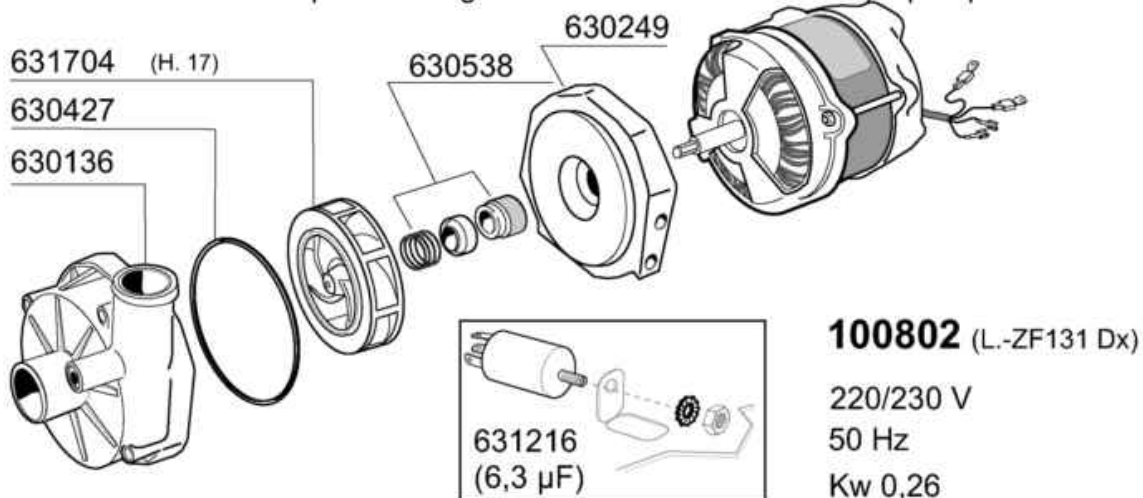

Risciacquo - Rincage - Rinse - Aclarado - Nachspülpumpe