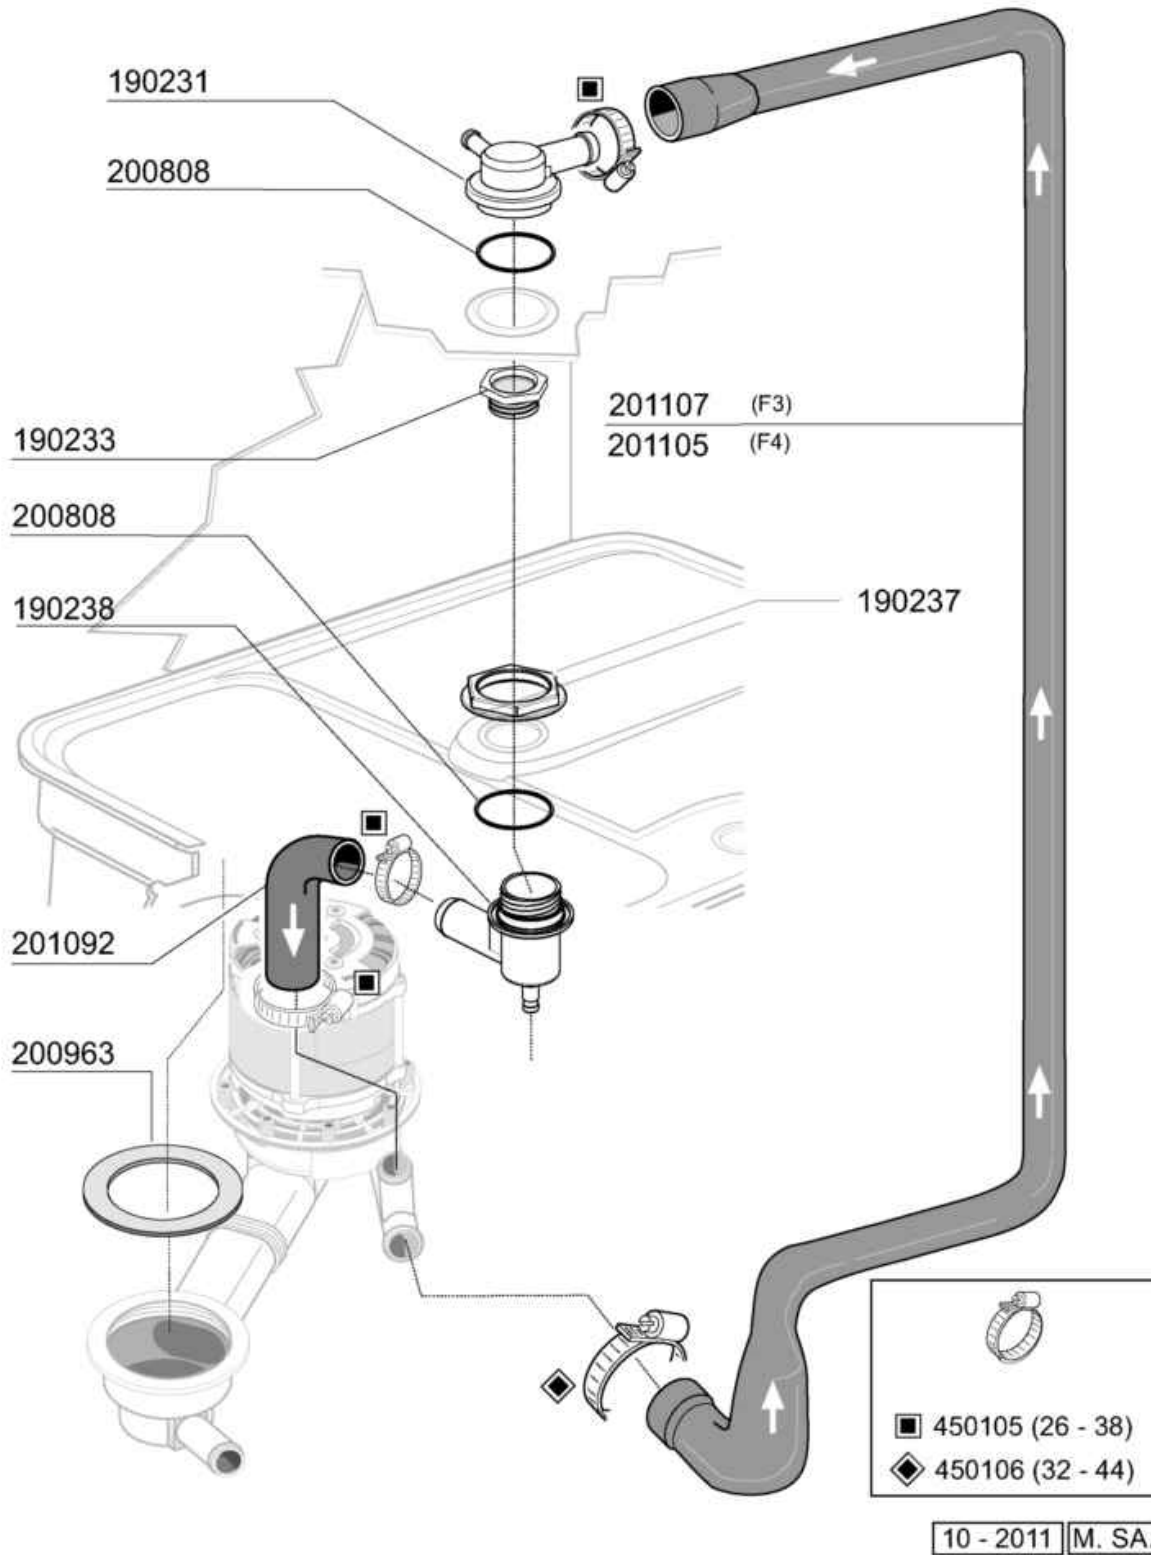

- 1 hood
- 2 tank hr
- 3 wash and rinse arm
- 4 wash
- 5 rinse rcd+add
- 6 pump
- 7 thermostat/solenoid valve
- 8 control box hr
- 9 drain pump
- 10 Rinse aid injector
- 11 Detergent dispenser

10-2011 M. SA.