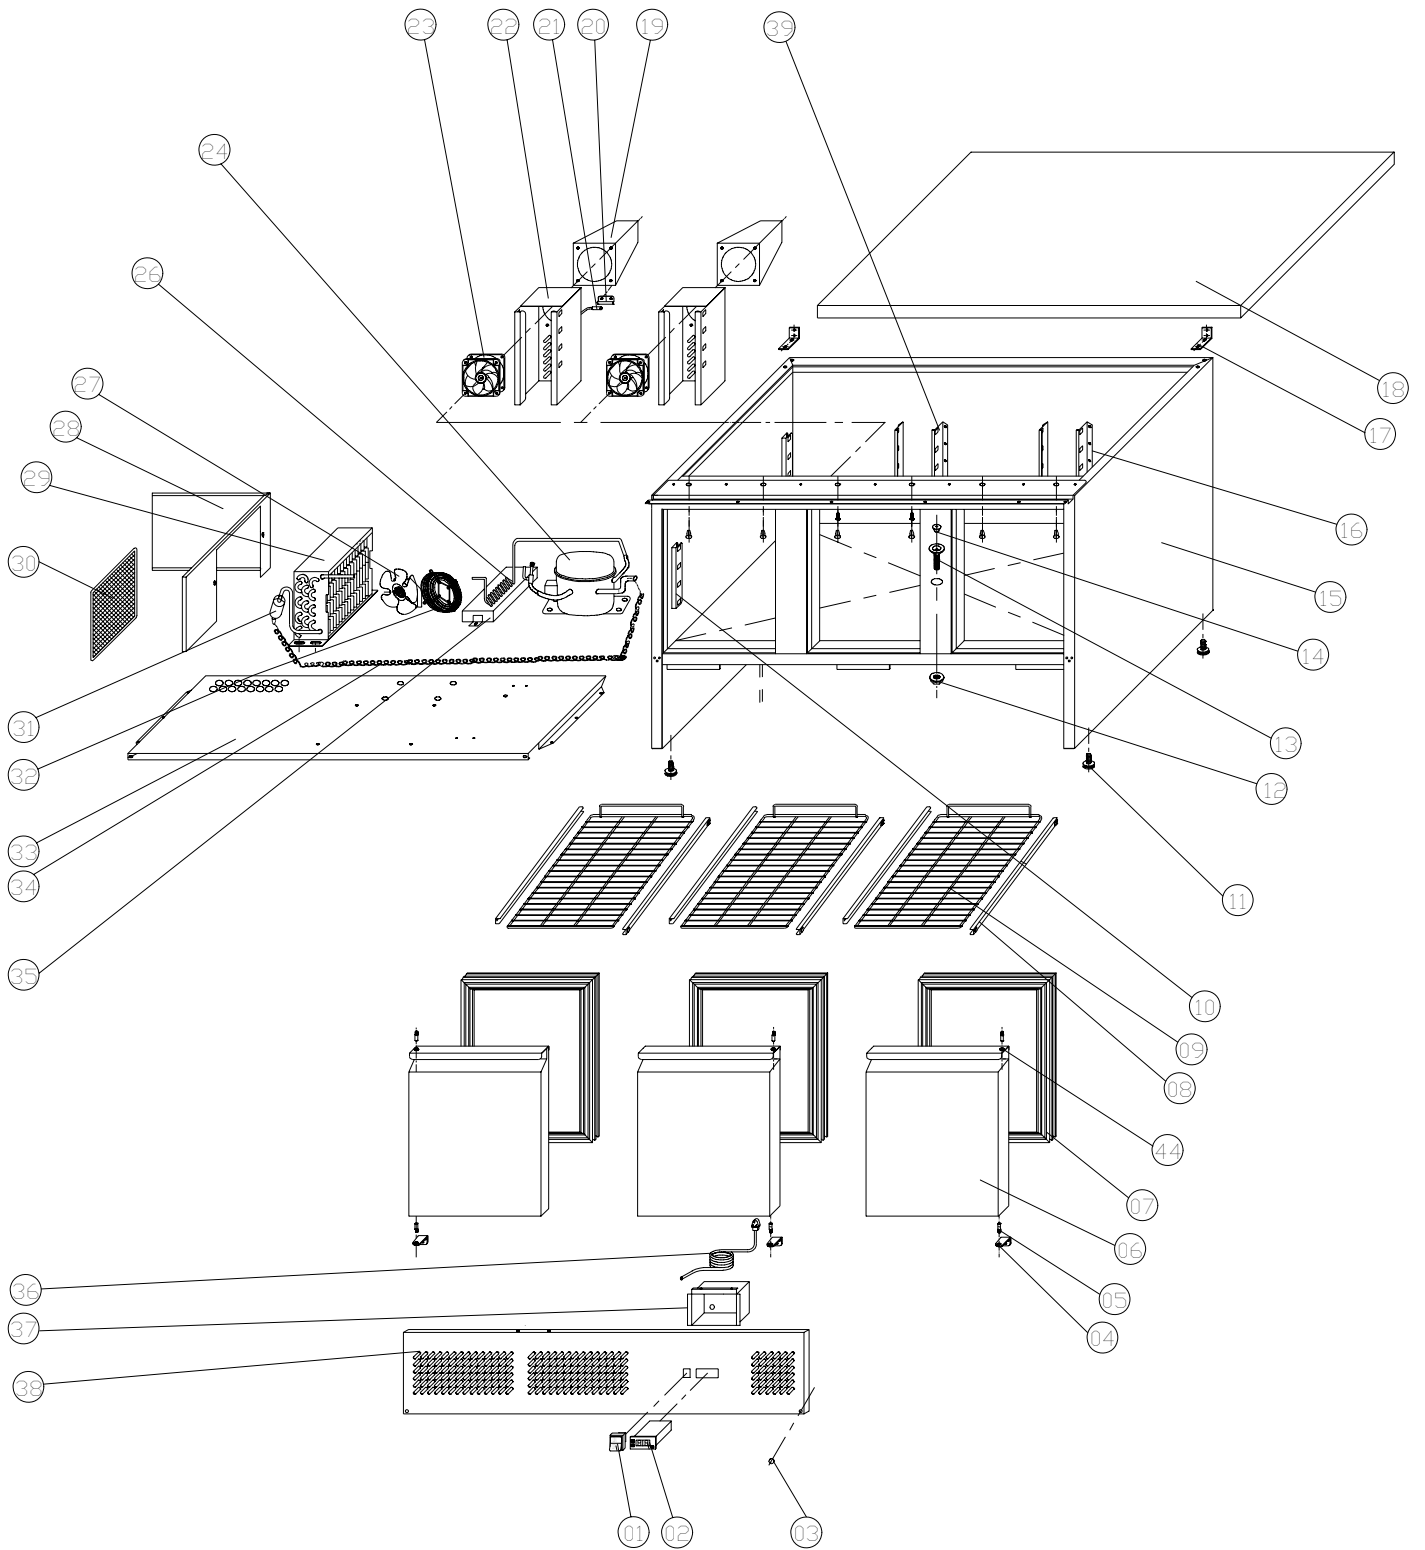

**Kühlung
Saladetten, Pizzadetten, Kühltische**

Artikel-Nr. 611011 (S903 T)

Explosionszeichnung / Ersatzteile

Bitte bei Ersatzteilbestellung immer Seriennummer mit angeben!

EXPLODE OF S903TOP

SPARE PARTS LIST OF S903TOP

NØ.	CODE	NAME	MODEL	QUY.	MATERIAL	REMARK	PRICE
01	S900.01	MAIN SWITCH	KCKD-044	1PC			
02	S900.02	THERMOSTAT	REK31E/XR20C	1PC			
03	S900.03	PLASTIC CAP	Φ13	8PCS	PLASTIC		
04	S900.05	DOWN HINGE/LEFT/RIGHT		3PCS	STAINLESS	1LEFT 2RIGHT	
05	S900.06	DOWN HINGE AXIS		6PCS	STAINLESS		
06	S900.07	DOOR /LEFT/RIGHT		3PCS		1LEFT 2RIGHT	
07	S900.08	GASKET		3PCS	PVC		
08	GN2100TN.31	GUIDE/LEFT/RIGHT		3PAIRS	STAINLESS		
09	GN2100TN.32	SHELF	GN1/1	3PCS	COATED STEEL		
10	S901.06	SIDE SUPPORT/LEFT/RIGHT		4PCS	STAINLESS		
11	S900.13	FEET		4PCS			
12	S900.14	DRAIN PIPE NUT		1PC	PLASTIC		
13	S900.15	DRAIN PIPE		1PC	PLASTIC		
14	S900.16	DRAIN PIPE COVER		1PC	PLASTIC		
15	S903.01	BODY		1PC			
16	S901.05	BACK SUPPORT		4PCS	STAINLESS		
17	S903.01	TOP HINGE		2PCS	STAINLESS		
18	S903TOP.01	TOP		1PC	STAINLESS		
19	S901.03	AIRFLOW DUCT		2PCS	STAINLESS		
20	S900.31	SENSOR FIXED CLIP		1PC	STAINLESS		
21	S900.32	SENSOR		1PC			
22	S901.04	CIRCLE FAN SUPPORT		2PCS	STAINLESS		
23	S900.34	CIRCLE FAN	RAH1238B	2PCS			
24	S903.05	COMPRESSOR	GVY75AA	1PC			

N0.	CODE	NAME	MODEL	QUY.	MATERIAL	REMARK	PRICE
26	S900.36	DISCHARGE TUBE	Φ6	1PC	COPPER		
27	FN650TN.34	CONDENSER FAN	CA03-51/Φ200	1PC			
28	S903.06	CONDENSER COVER BOARD		1PC	ZINCIFY STEEL		
29	GN650TN.38	CONDENSER		1PC			
30	S903.08	FILTER		1PC			
31	S900.44	FILTER DRIER	20g	1PC	XH-9		
32	GN650TN.46	BASKET GUARD GRILLS	Φ246	1PC	COATER STEEL		
33	S903.09	UNIT BOARD		1PC	ZINCIFY STEEL		
34	S900.43	CAPILLARY	Φ1.15×3000	1PC	COPPER		
35	S903.10	WATER PAN		1PC	STAINLESS		
36	S900.47	PLUG	LT312/1.5MM ² ×3G	1PC			
37	S900.48	JUNCTION BOX		1PC	ZINCIFY STEE		
38	S903.11	FRONT PANEL	1290×267×19	1PC	STAINLESS		