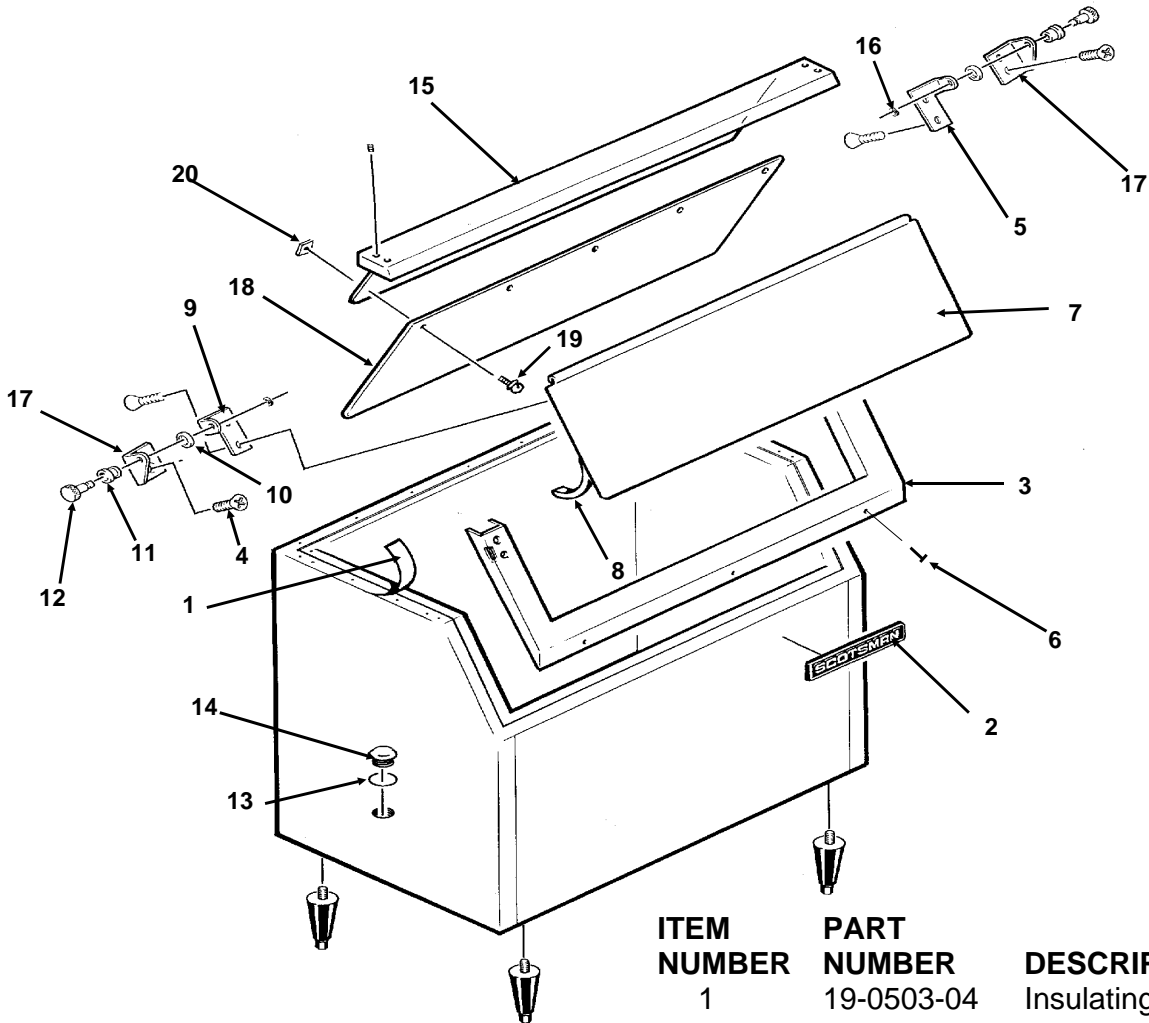

# Bins and Accessories Service Parts

## BH1000

Note: There are **three** distinct BH1000 bins:

- BH1000 with a stainless steel liner uses bin door size 49.5" x 15" part number A32572-020.
- BH1000A - (plastic liner) is as illustrated, using the parts list to the right. Door size = 52 x 15
- BH1000C -
  - 02-3223-01 Door
  - 02-3224-01 Gasket
  - 02-3225-01 Hinge kit
  - 02-3226-01 Pivot pin set

ITEM NUMBER	PART NUMBER	DESCRIPTION
1	19-0503-04	Insulating Tape
2.	15-0711-01	Emblem
3.	A32521-001	Door Frame
4.	03-1360-02	Screw
5.	A32546-002	Right Door Hinge
6.	03-1404-07	Screw
7.	A32518-020	Door
8.	13-0595-00	Door gasket, req.7'
9.	A32546-001	Left Door Hinge
10.	02-2380-01	Hinge Bushing
11.	02-2380-02	Bushing
12.	02-2806-01	Screw
13.	13-0617-11	O-Ring
14.	02-2809-01	Drain top
15.	A32395-001	Canopy Assembly
16.	03-1539-09	E-Ring
17.	A32396-001	Hinge Member Left
	A32396-002	Hinge Member Right
18	A32399-001	Baffle
19	03-0727-06	Screw
20	03-1423-07	Speed Clip