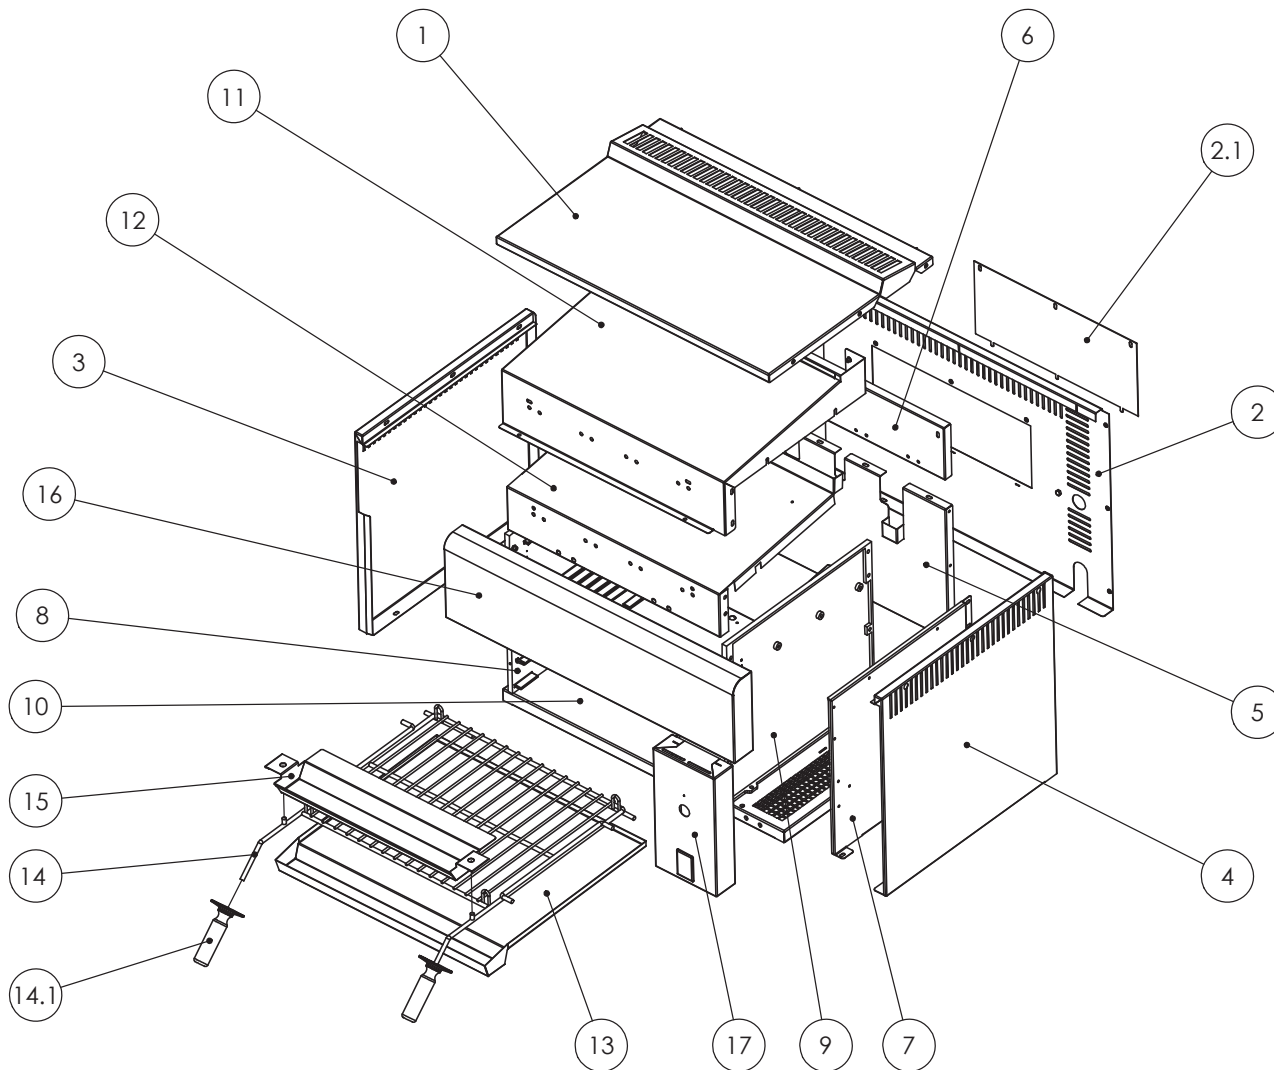

DOMINATOR PLUS

ITEM	DESCRIPTION	SPARES No
1	OUTER TOP	531610170
2	OUTER BACK ASSEMBLY	535980003
2.1	BACK PANEL COVER PLATE	535980004
3	OUTER SIDE LH	731600000
4	OUTER SIDE RH	531610250
5	INNER BACK	531610380
6	TOP INNER BACK	531610160
7	LAGGING PANEL	535980005
8	INNER SIDE LH	531610390
9	INNER SIDE RH	531610350
10	BASE PANEL	531610190
11	COOLING PLATE	731600002
12	INNER TOP PANEL	531610200
13	DRIP TRAY	731600004
14	WIRE GRID C/W HANDLES	535980006
14.1	HANDLE ASSEMBLY	535900010
15	DRIP TROUGH	731600003
16	FRONT FACIA PANEL	731600005
17	CONTROL PANEL	535980007

Issue	Alteration	Date	Product	Document Reference
A	Initial Issue	09/08/11	G3512	AD49092

DOMINATOR PLUS

ITEM	DESCRIPTION	SPARES No
1	GRILL BURNER ASSY	531600230
2	FLOATRAIL ASSEMBLY	531610120
3	CONTROL VALVE NAT & PROPANE	537560020
4	CONTROL VALVE FIXING NUT	535990001
5	CONTROL KNOB	535310010
6	INJECTOR ASSEMBLY (NAT GAS)	531600220
6.1	INJECTOR SEALING WASHER	535990002
7	INJECTOR ASSEMBLY (PROPANE)	531600225
8	CROSS LIGHTER BURNER	535980000
9	CROSS LIGHTER INJECTOR ASSY (NAT GAS)	531610140
10	CROSS LIGHTER INJECTOR ASSY (PROPANE)	531610145
11	PILOT ASSY NAT GAS No30	531600050
11.1	PILOT ORIFICE NAT GAS No30	531600070
12	PILOT ASSY PROPANE No19	531600055
12.1	PILOT ORIFICE PROPANE No19	531600075
13	THERMOCOUPLE	531610010
14	PILOT PIPE C/W OLIVES	535980001
15	Ø12 FLEXI PIPE C/W OLIVES	535980002
16	BRASS COUPLING C/W OLIVES	734560015
17	BRASS COUPLING 1/2" C/W OLIVES	531610050
18	INLET SOCKET	535990003
18.1	TEST NIPPLE	531600200
19	GOVERNOR 1/2" C/W FITTING	531562410
19.1	FITTING 1/2"	535500020
20	BURNER PLAQUE HOLDER	531600606
21	BURNER PLAQUE (SET OF 8)	535910012
21.1	BURNER PLAQUE	531600010
	CONVERSION KIT NAT GAS TO PROPANE	535980008
	CONVERSION KIT PROPANE TO NAT GAS	535980009