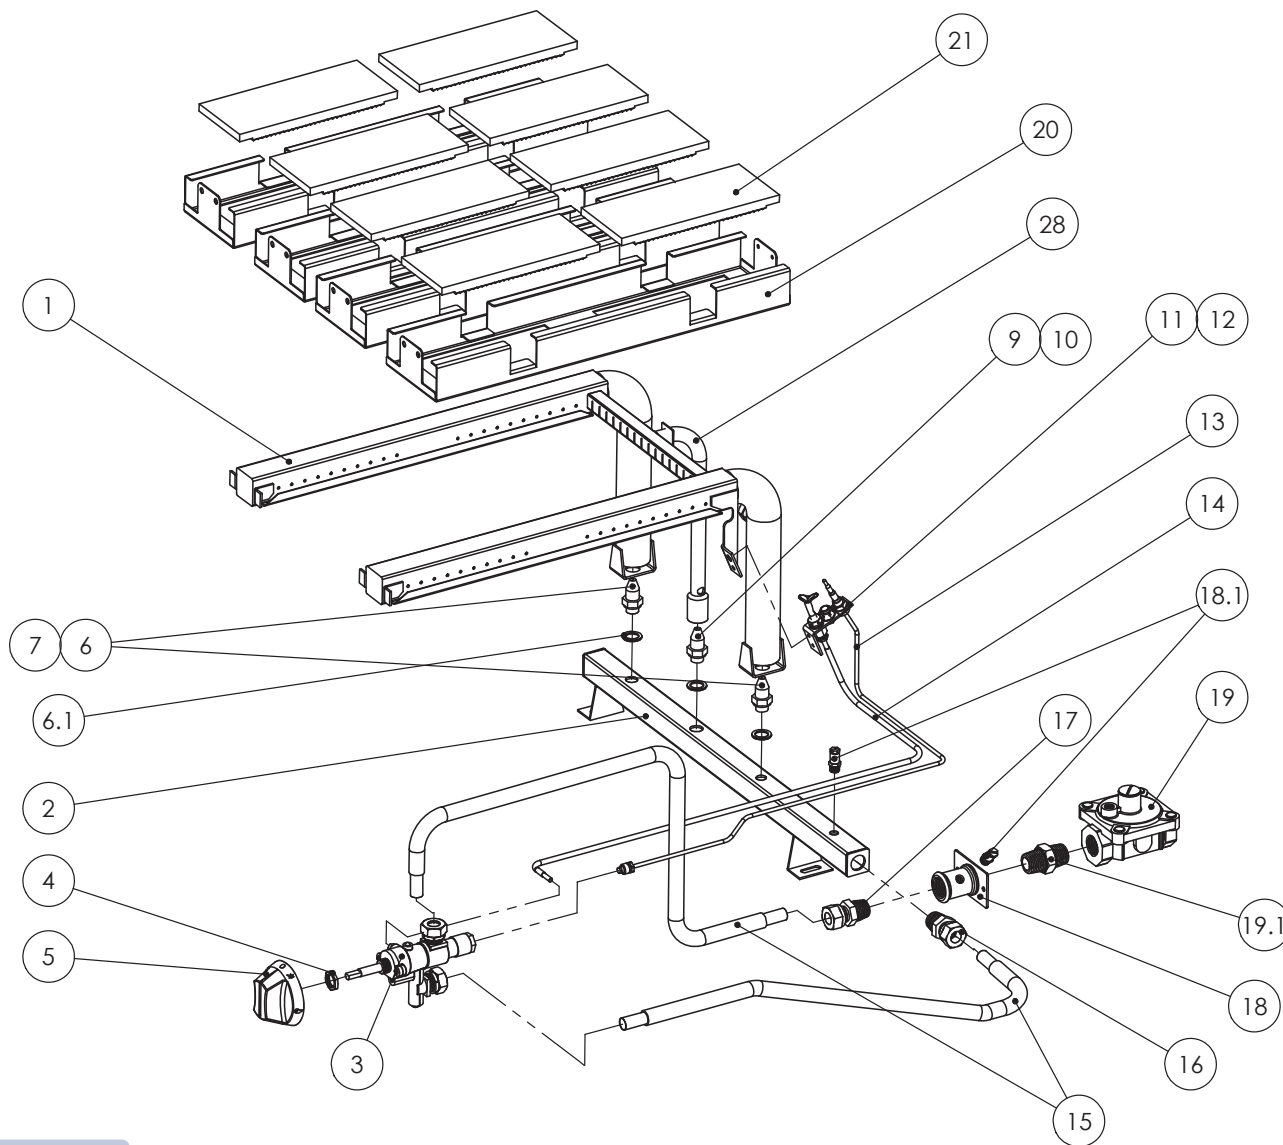

DOMINATOR PLUS

ITEM	DESCRIPTION	SPARES No
1	OUTER TOP	531610170
2	OUTER BACK ASSEMBLY	535980003
2.1	BACK PANEL COVER PLATE	535980004
3	OUTER SIDE LH	731600000
4	OUTER SIDE RH	531610250
5	INNER BACK	531610380
6	TOP INNER BACK	531610160
7	LAGGING PANEL	535980005
8	INNER SIDE LH	531610390
9	INNER SIDE RH	531610350
10	BASE PANEL	531610190
11	COOLING PLATE	731600002
12	INNER TOP PANEL	531610200
13	DRIP TRAY	731600004
14	WIRE GRID C/W HANDLES	535980006
14.1	HANDLE ASSEMBLY	535900010
15	DRIP TROUGH	731600003
16	FRONT FACIA PANEL	731600005
17	CONTROL PANEL	535980007

Issue	Alteration	Date	Product	Document Reference
A	Initial Issue	09/08/11	G3512	AD49092

DOMINATOR PLUS

ITEM	DESCRIPTION	SPARES No
1	GRILL BURNER ASSY	531600230
2	FLOATRAIL ASSEMBLY	531610120
3	CONTROL VALVE NAT & PROPANE	537560020
4	CONTROL VALVE FIXING NUT	535990001
5	CONTROL KNOB	535310010
6	INJECTOR ASSEMBLY (NAT GAS)	531600220
6.1	INJECTOR SEALING WASHER	535990002
7	INJECTOR ASSEMBLY (PROPANE)	531600225
8	CROSS LIGHTER BURNER	535980000
9	CROSS LIGHTER INJECTOR ASSY (NAT GAS)	531610140
10	CROSS LIGHTER INJECTOR ASSY (PROPANE)	531610145
11	PILOT ASSY NAT GAS No30	531600050
11.1	PILOT ORIFICE NAT GAS No30	531600070
12	PILOT ASSY PROPANE No19	531600055
12.1	PILOT ORIFICE PROPANE No19	531600075
13	THERMOCOUPLE	531610010
14	PILOT PIPE C/W OLIVES	535980001
15	Ø12 FLEXI PIPE C/W OLIVES	535980002
16	BRASS COUPLING C/W OLIVES	734560015
17	BRASS COUPLING 1/2" C/W OLIVES	531610050
18	INLET SOCKET	535990003
18.1	TEST NIPPLE	531600200
19	GOVERNOR 1/2" C/W FITTING	531562410
19.1	FITTING 1/2"	535500020
20	BURNER PLAQUE HOLDER	531600606
21	BURNER PLAQUE (SET OF 8)	535910012
21.1	BURNER PLAQUE	531600010
	CONVERSION KIT NAT GAS TO PROPANE	535980008
	CONVERSION KIT PROPANE TO NAT GAS	535980009