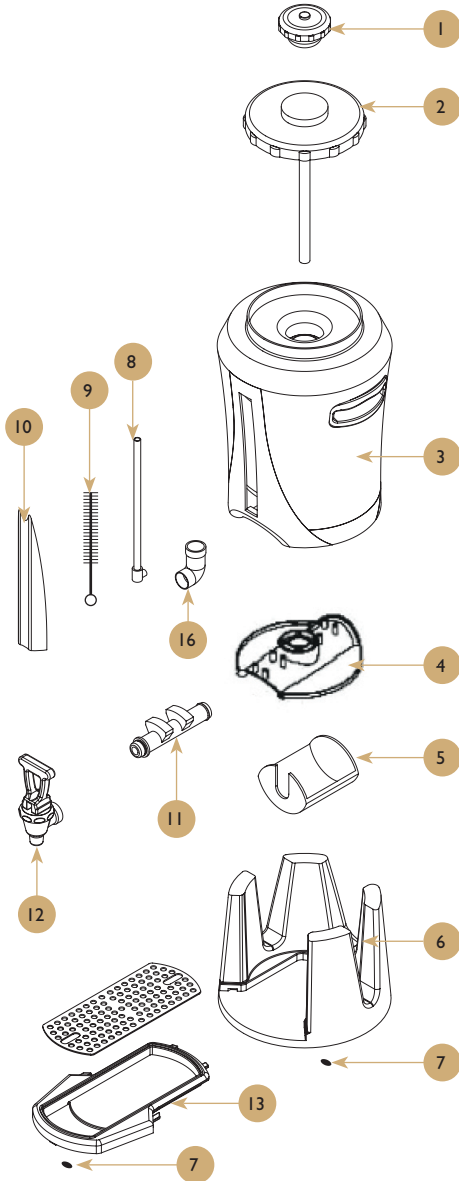

Serving station 2.5L

Drawing

Serving station 2.5L

Spare parts list

POS.	PCS	Part No.	Description
1	1	1103351	Lid Cover with Tie
2	1	1103452	Brew-Thru Lid with SS Tube (2.5L)
3	1	1103453	Main housing with Upp 2.5L
4	1	1103455	Lower Housing 2.5L
5	1	1103456	Outlet Tube Jacket (2.5L)
6	1	1103457	Stand 2.5L
7	5	1103364	Rubber feet
8	1	1103459	Glass Tube (2.5L serving station)
9	1	1103360	Cleaning Brush for Level Indicator
10	1	1103461	Water Indicator Lens (2.5L)
11	1	1103462	Outlet Tube (2.5L serving station)
12	1	1103363	Faucet, Crown
13	1	1103458	Drip Tray (2.5L serving station)
14	1	1103371	Display Top Serving Station.2.5L
15	1	1103303	Serving Station 2.5L
16	1	1103366	Outlet Connector 2.5L Servn.stn