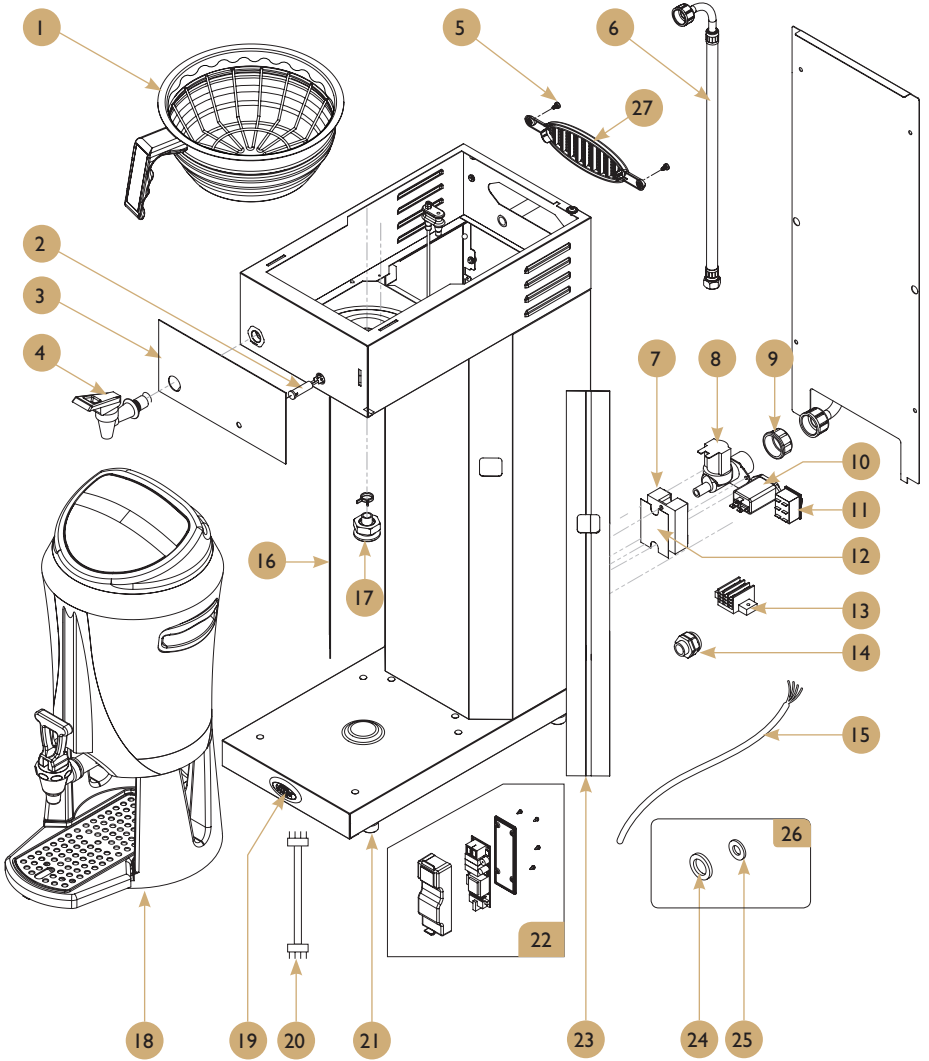

Cater

Drawing

Cater

Spare parts list

POS.	PCS	Part No.	Description
1	1	1102011	Brew basket 110mm
2	1	1664002	Red indicating lamp 230V
3	1	1603863	Membrane switch single
3	1	1603864	Membrane switch double
4	1	1201924	Hot water faucet
5	1	140204	Screw M4x6mm
6	1	1505042	Inlet hose 3/4"-1/2"
7	1	1604203/1604201	Solid state 25A
8	1	120624-01 (230V)	Valve inlet single 2.5L
8	1	120617-01 (110V)	Inlet coil 110-120V
9	1	1403401	Inlet valve plug with silicon seal
10	1	160571	Emi filter with ac socket
11	1	160801-04	Rocker switch single(orange)
12	1	1206581	Seal solid state
13	1	160351	Connecter PA80 FF
14	1	1605651	PG complete (PI6)
15	1	1605210	Power cable 4x1.5mm
16	1	1603866	Overlay cater without hole
17	1	1031801	Spray nozzle tower
18	1	1103303	Serving station 2.5L
19	1	160970	CQ sticker
20	1	1605403	Flat cable, extention
21	4	120136	Adjustable feet
22	1	1031646 (230V)	Electronic unit PCB Cater
22	1	1031645 (110V)	Electronic unit PCB 110V Cater
23	1	1603865	Overlay cater with hole
24	1	1206603	Gasket DIA23.5mm x 15mm D3mm
25	1	1206604	Gasket DIA18mm x 9mm D2mm
26	1	2760094	Gasket set for inlet hose
27	1	120422	Air inlet plastic 1.8L