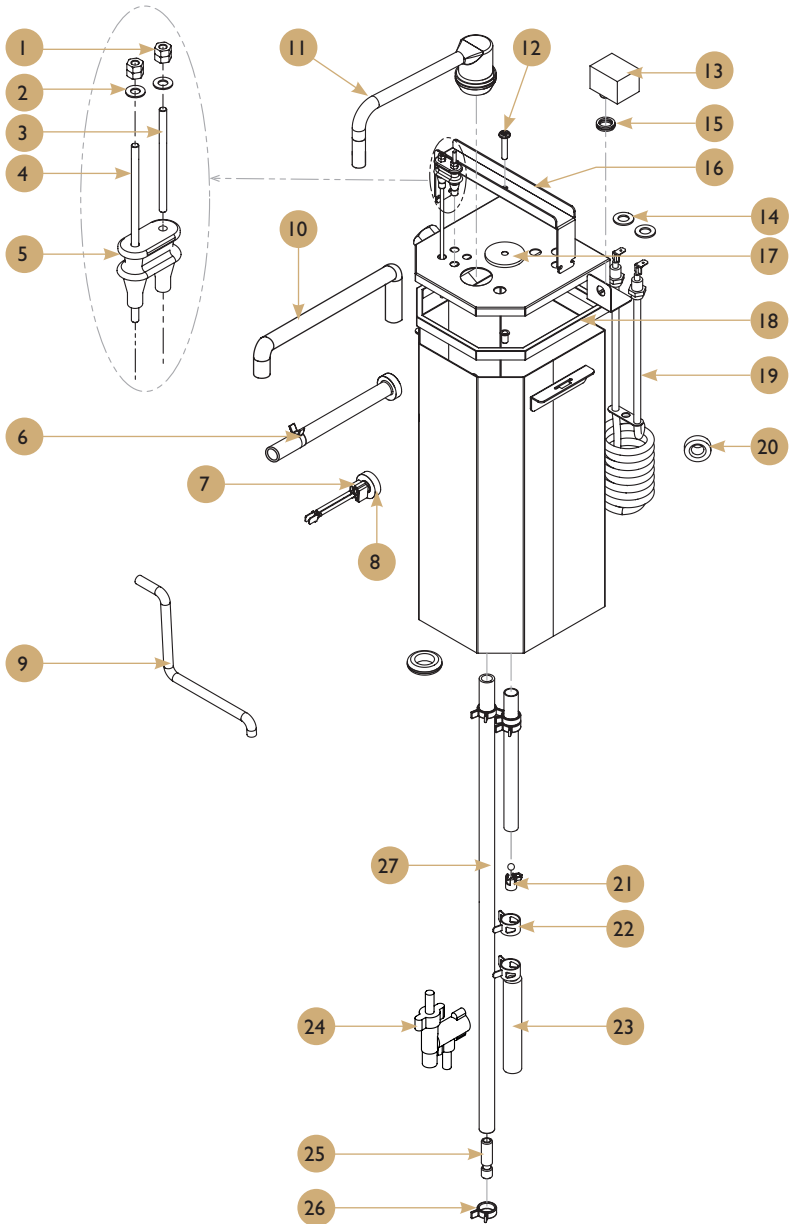

Cater tank

Drawing

Cater tank

Spare parts list

POS.	PCS	Part No.	Description
1	1	1401101-01	Nut M3
2	1	1461008	Spring washer M3
3	1	1205305	Sensor pin 47mm
4	1	1205303	Sensor pin long 160mm
5	2	1605362	Double seal level sensor
6	1	1031505	Hot water tube
7	1	711000	Ntc thermistor belong
8	1	1605361	Seal for NTC
9	1	1031502	Overflow tube Double Cater
10	1	1031506	Steam hose
11	1	1031504	Outlet tube cater
12	1	1402220	Screw M5x20
13	1	220221	High limit switch
14	2	1206507	Fiber washer element
15	1	1206505	Gasket HL switch
16	1	250430	Tank lid bracket
17	1	250433	Lid washer
18	1	1206587	Tank gasket
19	1	1601311 (230V)	Element 2200W/230V with ss nuts
19	1	1601310 (110V)	Element 1600W/120V
20	2	160538-03	Plug for water outlet
21	2	1206123	Non return valve
22	2	1364004	Clamp spring steel
23	Sale in M	1561009	Silicone tube braided 1m ID-9.53mm
24	1	160193	PDS valve
25	1	1403400	Pp plug for drainage hose
26	4	140339	Clip for hose 16.4mm
27	Sale in M	150501	Silicone tube 8x12mm