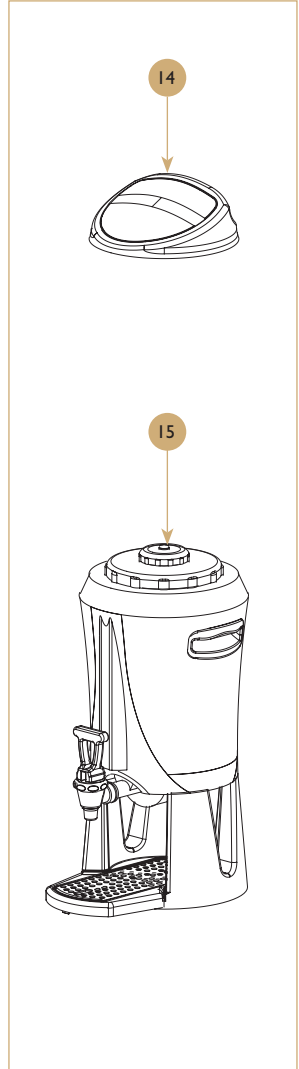

Serving station 2.5L

Drawing

Serving station 2.5L

Spare parts list

POS.	PCS	Part No.	Description
1	1	1103351	Lid Cover with Tie
2	1	1103452	Brew-Thru Lid with SS Tube (2.5L)
3	1	1103453	Main housing with Upp 2.5L
4	1	1103455	Lower Housing 2.5L
5	1	1103456	Outlet Tube Jacket (2.5L)
6	1	1103457	Stand 2.5L
7	5	1103364	Rubber feet
8	1	1103459	Glass Tube (2.5L serving station)
9	1	1103360	Cleaning Brush for Level Indicator
10	1	1103461	Water Indicator Lens (2.5L)
11	1	1103462	Outlet Tube (2.5L serving station)
12	1	1103363	Faucet, Crown
13	1	1103458	Drip Tray (2.5L serving station)
14	1	1103371	Display Top Serving Station.2.5L
15	1	1103303	Serving Station 2.5L
16	1	1103366	Outlet Connector 2.5L Servn.stn