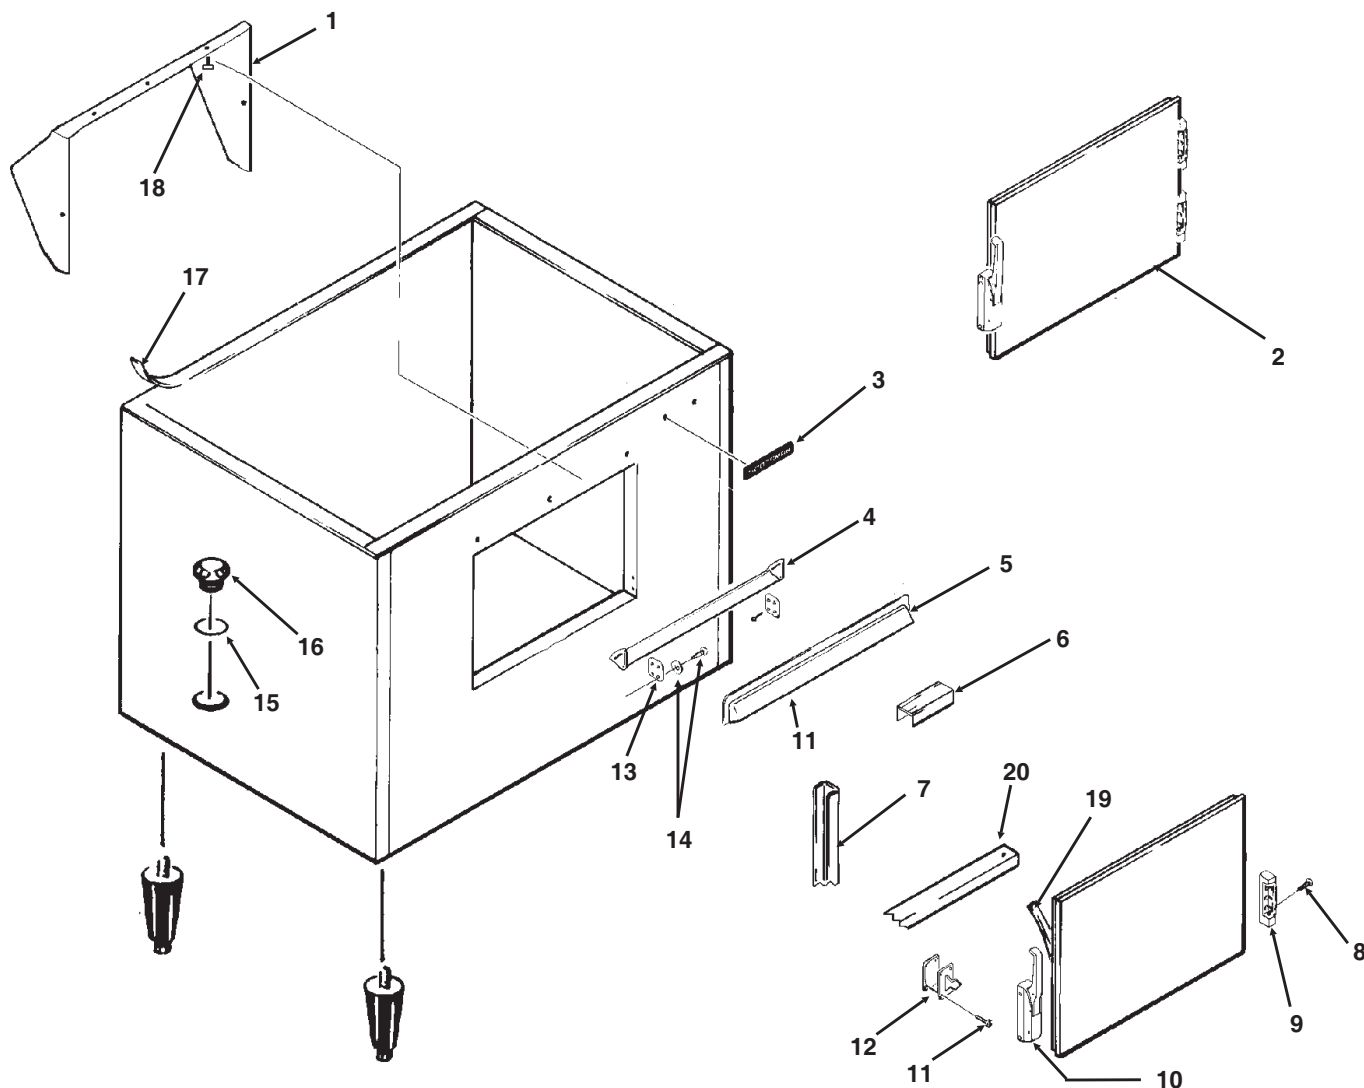

Bins, Condensers, and Accessories Service Parts

SB480, SBX470, SBX215

ITEM NUMBER	PART NUMBER	DESCRIPTION	ITEM NUMBER	PART NUMBER	DESCRIPTION
1	02-3991-01	Baffle	10	02-2658-01	Latch
2	02-3991-02	Complete door, SS		02-3991-12	Screw, into door
	02-3991-03	Plastic door liner	11	02-3991-13	Screw, into cabinet
3	15-0711-02	Emblem for gray	12	02-2658-02	Strike
4	02-3991-04	Spill Door	13	02-3991-15	Spill door hinge
5	02-3991-05	Awning	14	02-3991-16	Screw
6	02-3991-06	Door Trim Cap	15	13-0617-11	O-ring
7	02-3991-07	Door Trim side	16	02-2809-01	Drain top
	02-3991-17	Support, attaches to item 7	17	19-0503-04	Foam tape
8	02-3991-08	Screw, into door or cabinet	18	03-0727-01	Thumb screw
			19	02-3991-18	Door gasket
9	02-2658-03	Hinge	20	02-3991-19	Door trim
	02-2658-04	Hinge Cover			