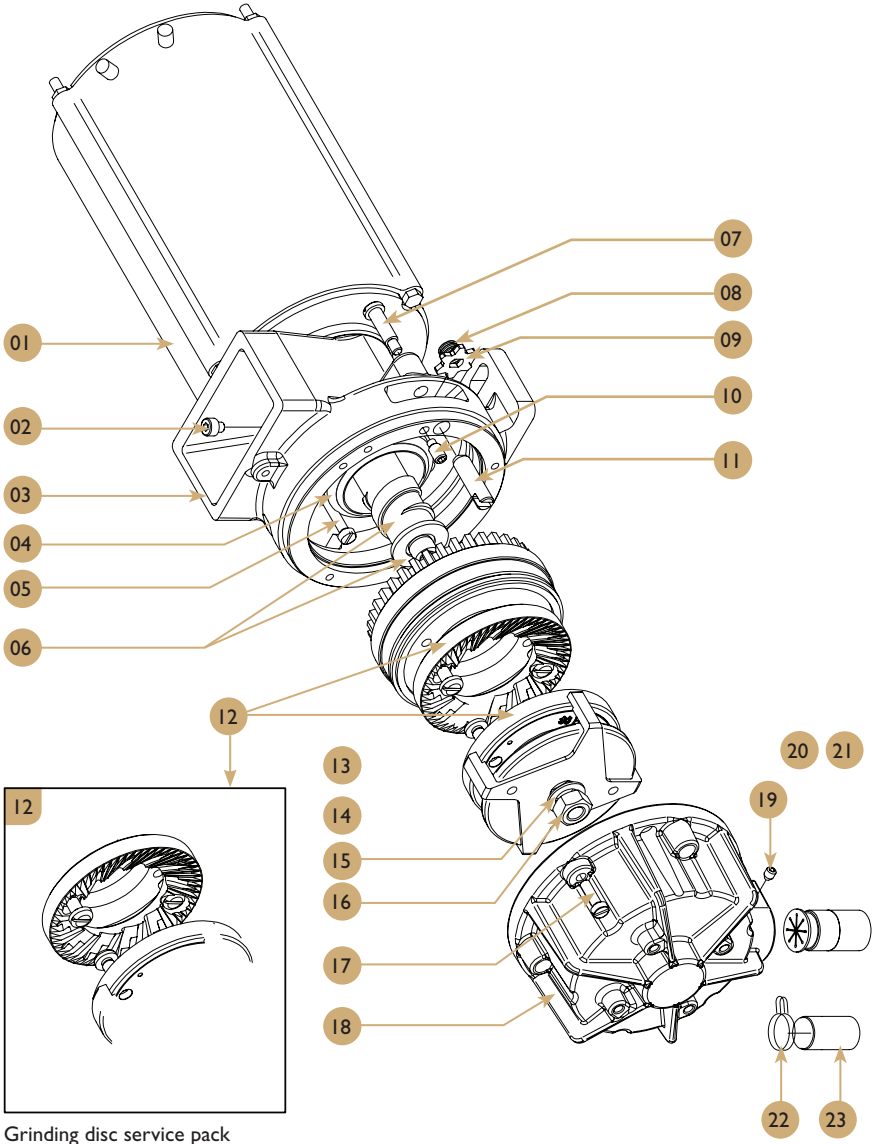

Grinder EK21

Drawing

Grinder EK2I

Spare parts list

POS.	PCS	Part No.	Description
1	1	83230921	Motor 200-240V/50/60Hz
2	1	83250823	Allen screw, M4x4
3	1	83230939	Bean inlet housing EK2I
4	1	83255509	O-Ring 35x4
5	3	83250822	Cylinder screw, M4x50
6	1	83230928	Conveying screw EK2I
7	1	83250821	Slotted head screw, M4x16
8	1	83243678	Pressure spring
9	1	83307991	Adjustment pinion
10	1	83250742	Allen set screw, DIN916-M5x10
11	1	83243677	Adjustment shaft
12	1	83306715	Grinder discs EK2I (service pack)
13	4	83250614	Slotted head screw
14	1	83230926	Grinding disc carrier - rotating
15	1	83251601	Washer, 10x16x1
16	1	83251043	Hexagon nut left hand thread-M8L-08d
17	3	83250408	Slotted head screw, M4x14
18	1	83100914	Grinder Housing
19	1	83250743	Allen set screw, DIN916-M4x5
20	1	83243641	Silicone flapper for grinder
21	1	83243642	Coffee outlet spout
22	1	140335	Tube clamp 19.2 mm
23	1	1505081	Silicon hose ID16 ODI9mm