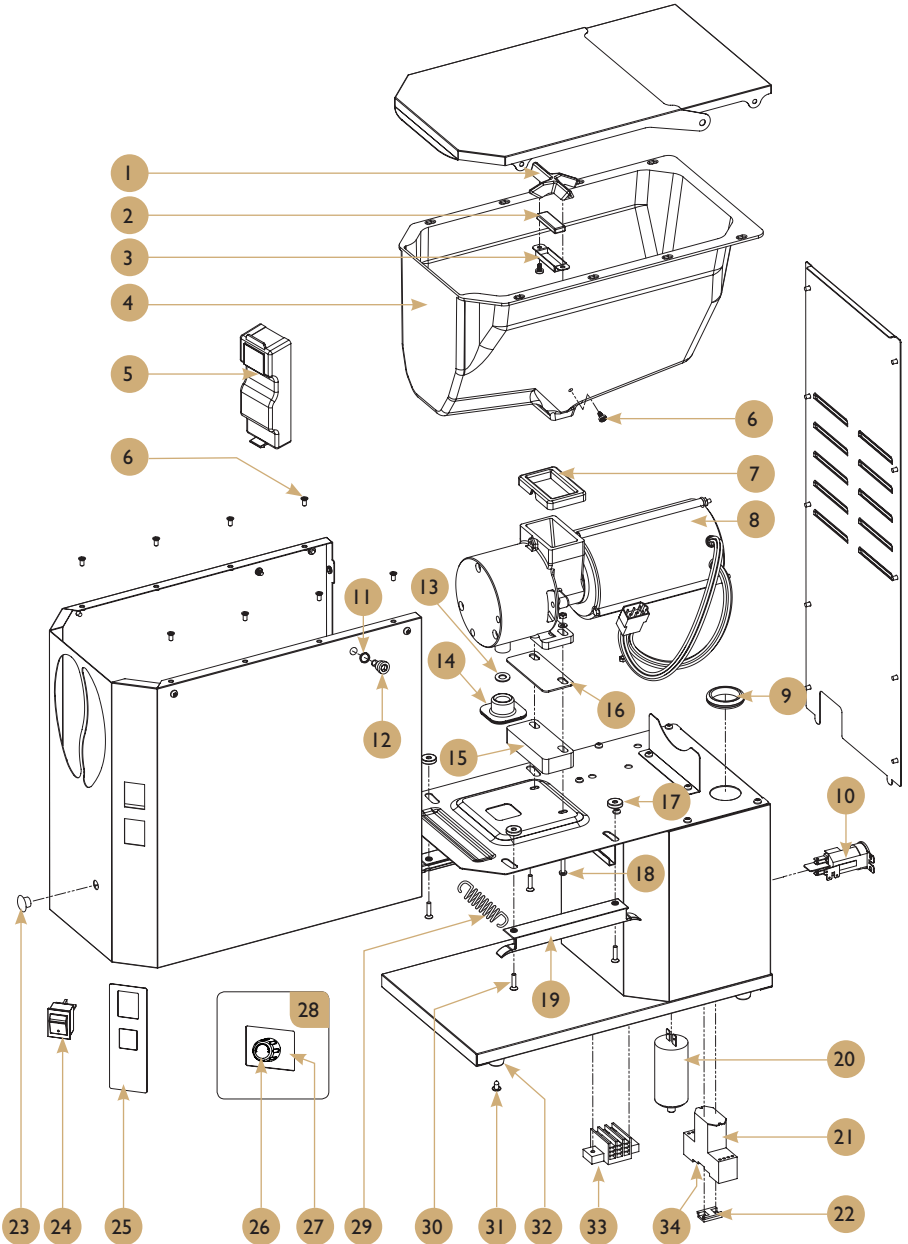

Grinder original

Drawing

## Spare parts list

POS.	PCS	Part No.	Description
1	1	1364001	Finger Protection
2	1	1608281	Magnet 39x13x6mm
3	1	1364002	Metal Plate for finger protection
4	1	1105517	Bean Hopper
5	1	1031647	Electronic unit PCB Grinder
6	9	140204	Screw M4x6
7	1	1561004	Sealing Rbbber
8	1	1604752	Grinder EK-21
9	1	1204651	Rubber trp 40
10	1	1605652	Power cable fixed 16A 250V
11	1	1264027	Nylon washer 8mm
12	1	1461038	Screw M4x6 with step
13	1	83243641	Silicone flap
14	1	1561003	Outlet tube sealing
15	1	1264009	Nylon base Grinder
16	1	1561002	Base silcon Grinder
17	4	1561005	Nylon Bushing
18	1	1461005	Screw M4x40
19	2	1264013	Nylon Slide Guide
20	1	83257335	Capacitor
21	1	160245	Relay 230V C7-A20
22	1	160247	Chassi adapter
23	1	1505076	Rubber Plug, 10mm black
24	1	1608017	Rocker Switch Black
25	1	1603854	Membran switch original
26	1	1608131	Adjustment wheel 20mm
27	1	1608132	Cover lid 20mm
28	1	710553	Adjustment kit
29	1	1461019	Spring link 14cm
30	1	1401901	Screw M4x16
31	1	1402163	Screw M4x8mm
32	1	120320	Rubber Feet
33	1	160351	Connecter PA80 FF
34	1	160246	Socket V-7 relay

Grinder EK21

Drawing