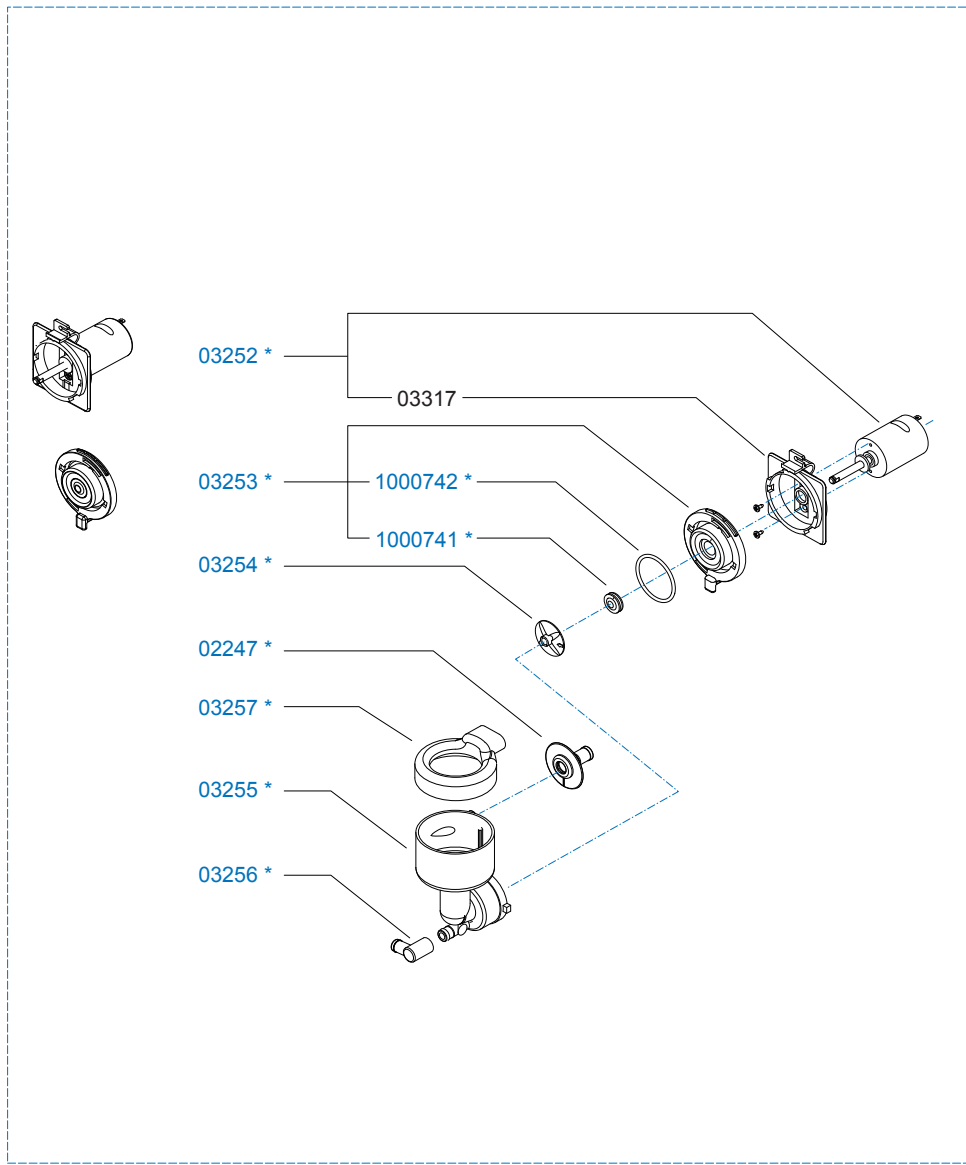

Drawer : JK

Date : 26-11-12

Spare Parts Info

ANIMO

www.animo.eu

*Recommended Spare Part

Type : OPTIFRESH 3 H&C NG
 Articulenumber : 1002183

From mach. nr. : 3V 19362
 Date : 07 - 2012

Page : 7 - 13
 Rev : 2

Rated voltage : 1N~ 220-240V 50-60Hz 2275W

Drawer : JK
 Date : 26-11-12

Spare Parts Info

ANIMO

www.animo.eu

*Recomended Spare Part

Type : OPTIFRESH 3 H&C NG
 Articlenumber : 1002183

From mach. nr. : 3V 19362
 Date : 07 - 2012

Page : 8 - 13
 Rev : 2

Rated voltage : 1N~ 220-240V 50-60Hz 2275W

Drawer : JK
 Date : 26-11-12

Spare Parts Info

ANIMO

www.animo.eu

*Recommended Spare Part