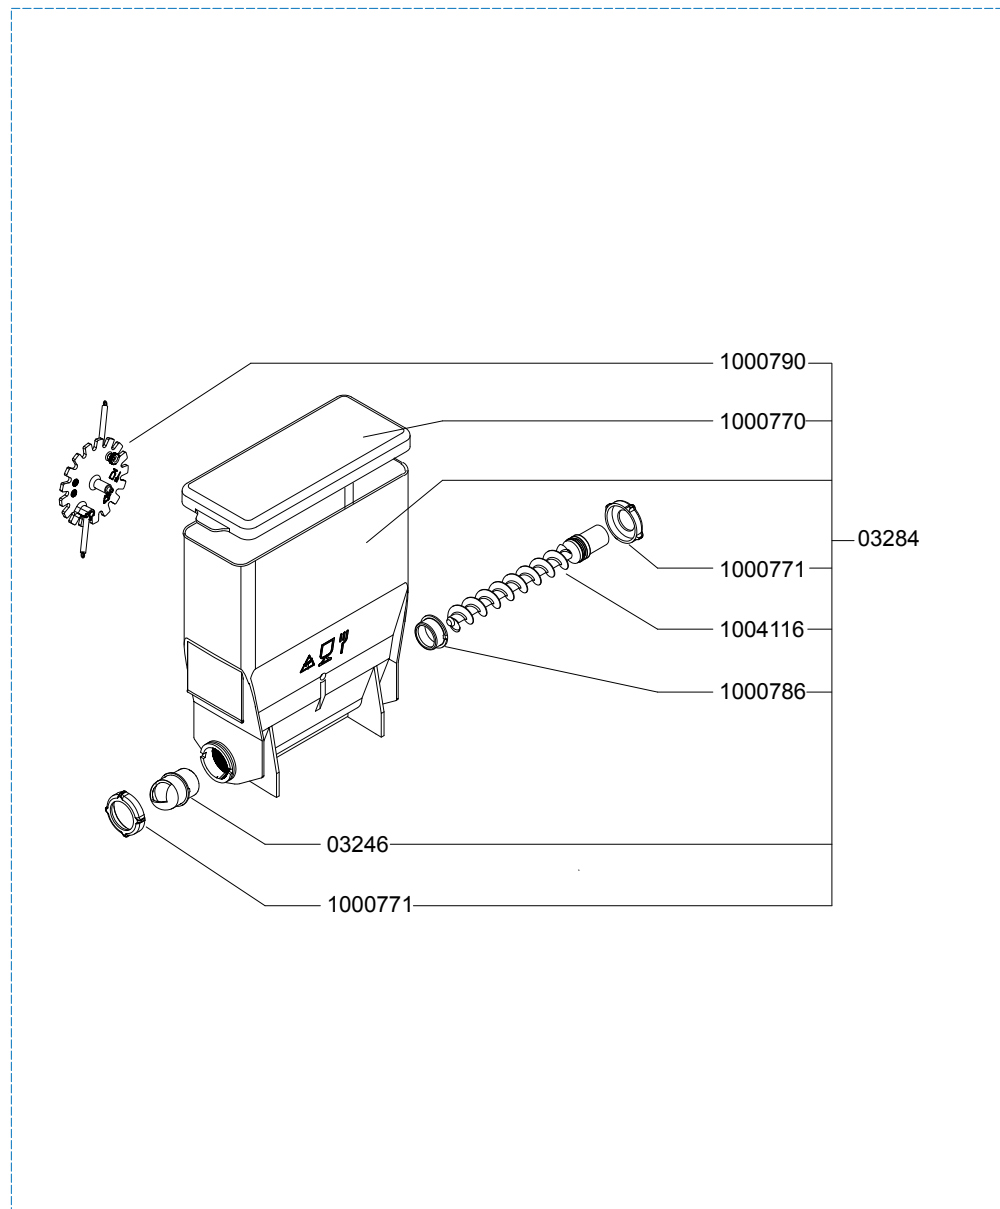

Page : 7 - 13
 Rev : 2

Rated voltage : 1N~ 220-240V 50-60Hz 2275W

Drawer : JK
 Date : 26-11-12

Spare Parts Info

ANIMO

www.animo.eu

*Recomended Spare Part

Type : OPTIFRESH 3 H&C NG
 Articlenumber : 1002183

From mach. nr. : 3V 19362
 Date : 07 - 2012

Page : 8 - 13
 Rev : 2

Rated voltage : 1N~ 220-240V 50-60Hz 2275W

Drawer : JK
 Date : 26-11-12

Spare Parts Info

ANIMO

www.animo.eu

*Recommended Spare Part