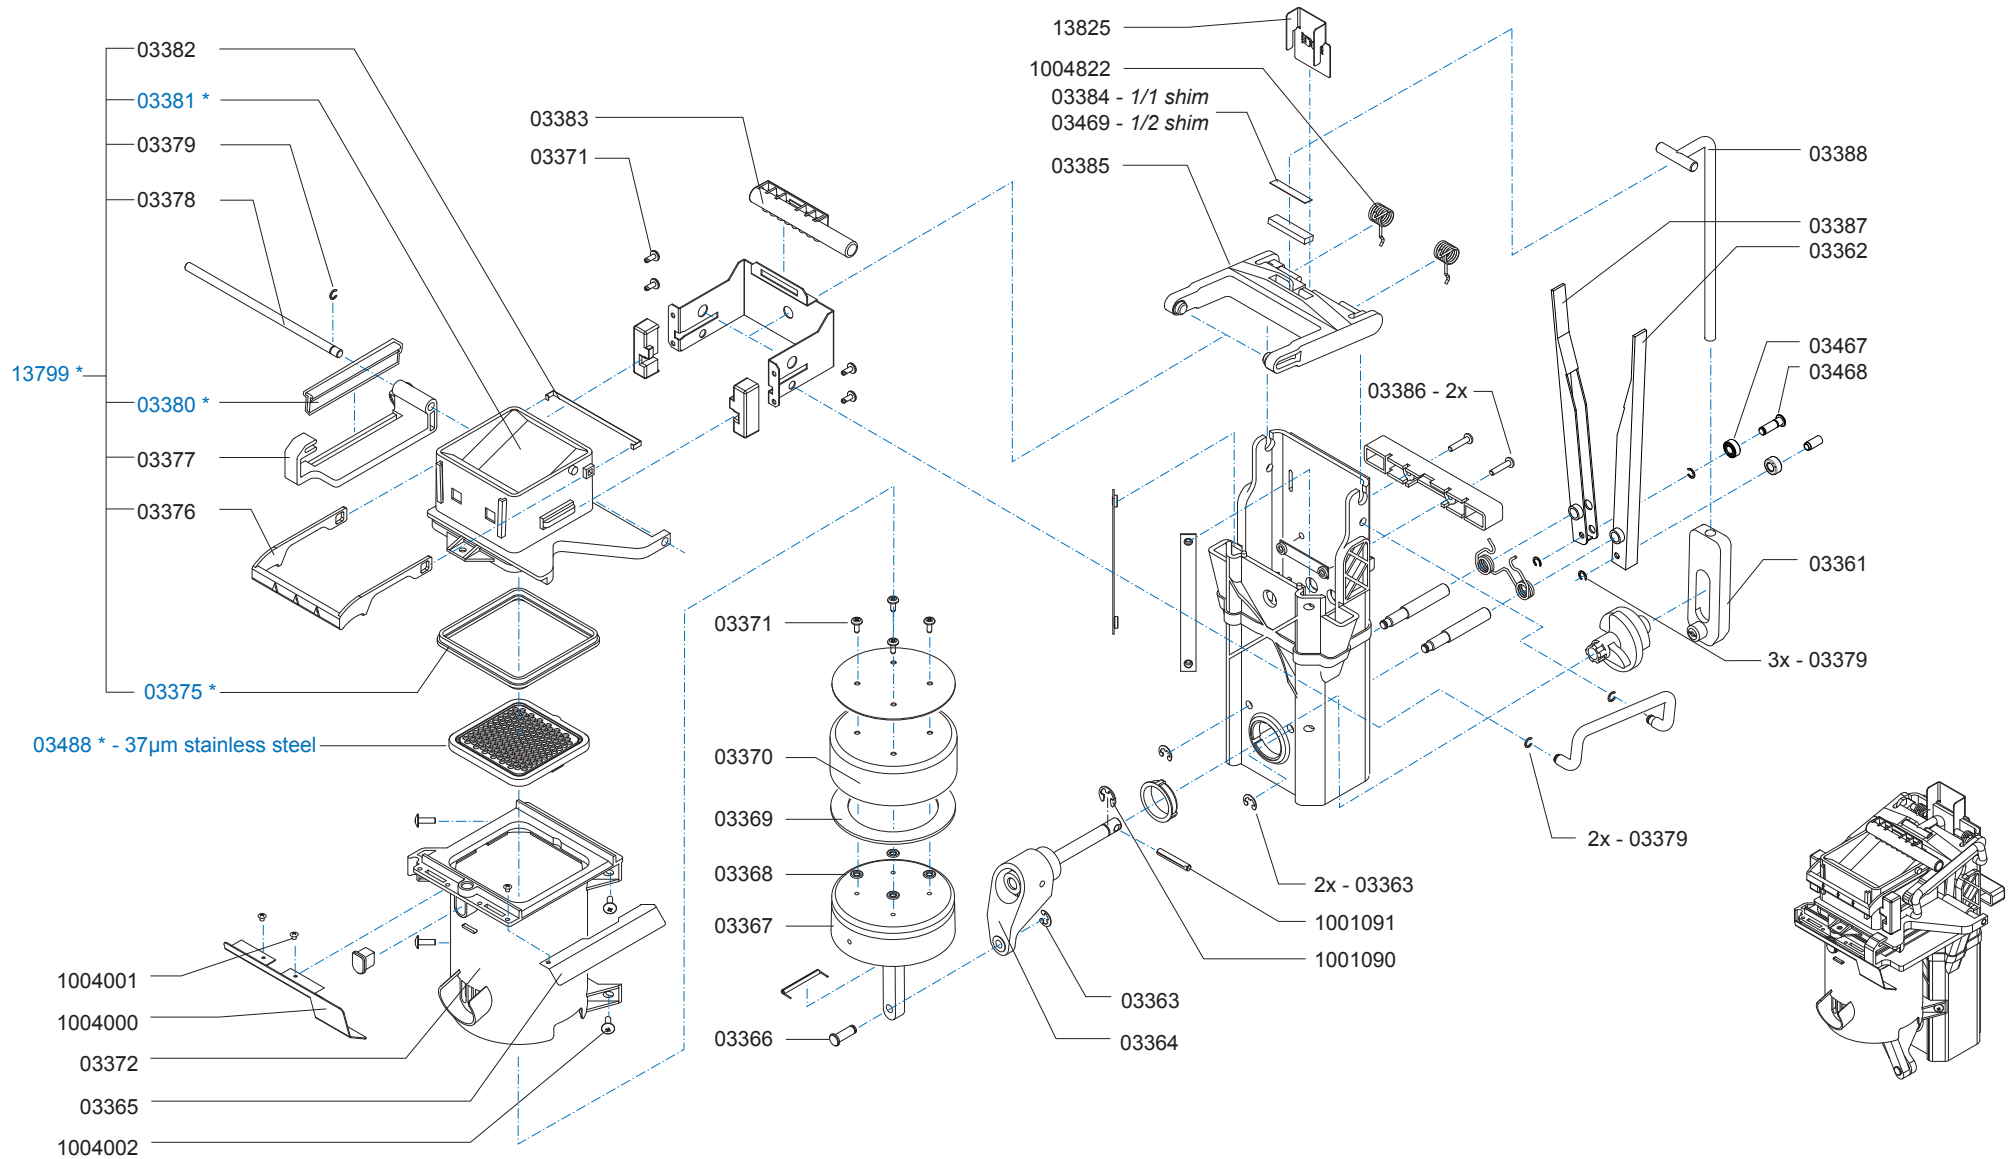

*Recommended Spare Part

Type : OPTIFRESH 3 H&C NG
Articulenumber : 1002183

From mach. nr. : 3V 19362
Date : 07 - 2012

Page : 7 - 13
Rev : 2

Rated voltage : 1N~ 220-240V 50-60Hz 2275W

Drawer : JK
Date : 26-11-12

Spare Parts Info

ANIMO

www.animo.eu