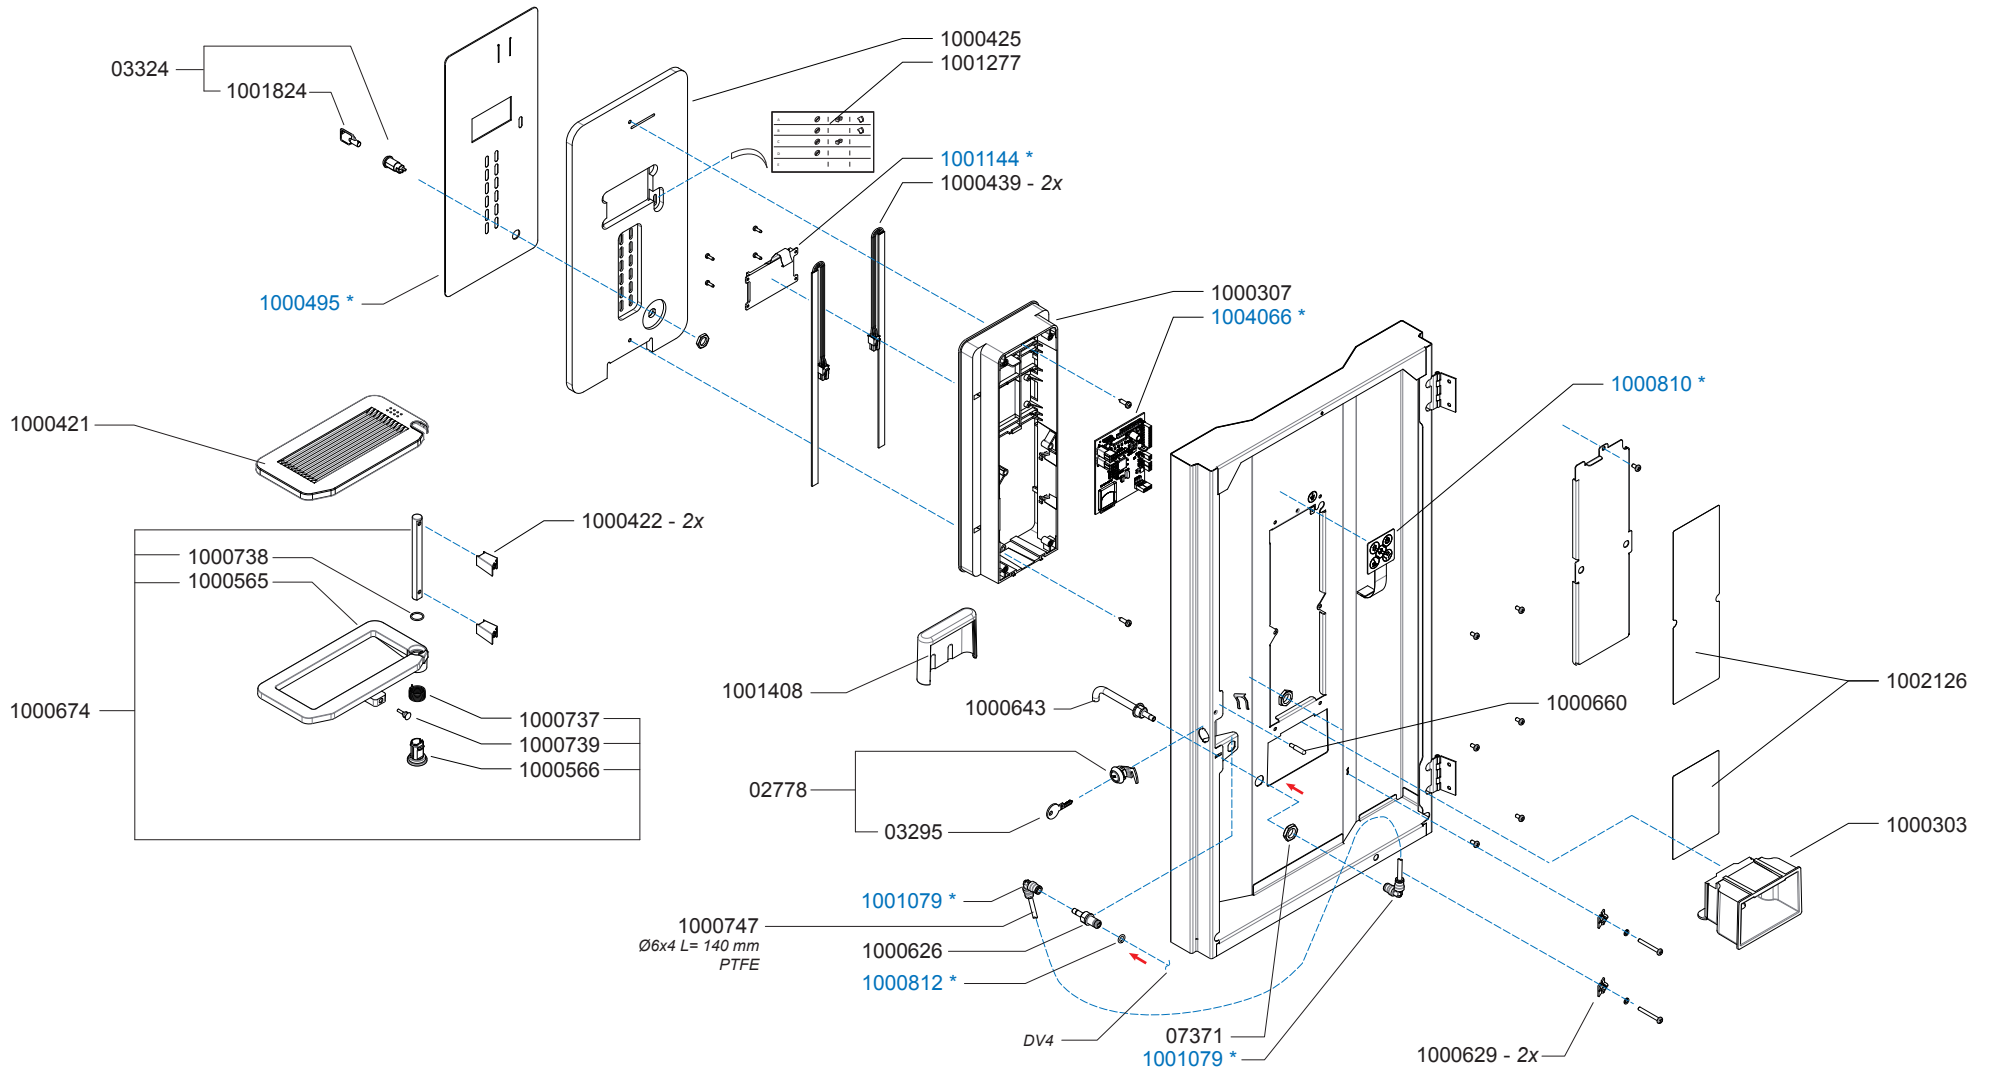

*Recomended Spare Part

Type : OPTIFRESH 3 H&C NG

Articlenumber : 1002183

From mach. nr. : 3V 19362

Date : 07 - 2012

Page : 6 - 13

Rev : 2

Rated voltage : 1N~ 220-240V 50-60Hz 2275W

Drawer : JK

Date : 26-11-12

Spare Parts Info

ANIMO

www.animo.eu