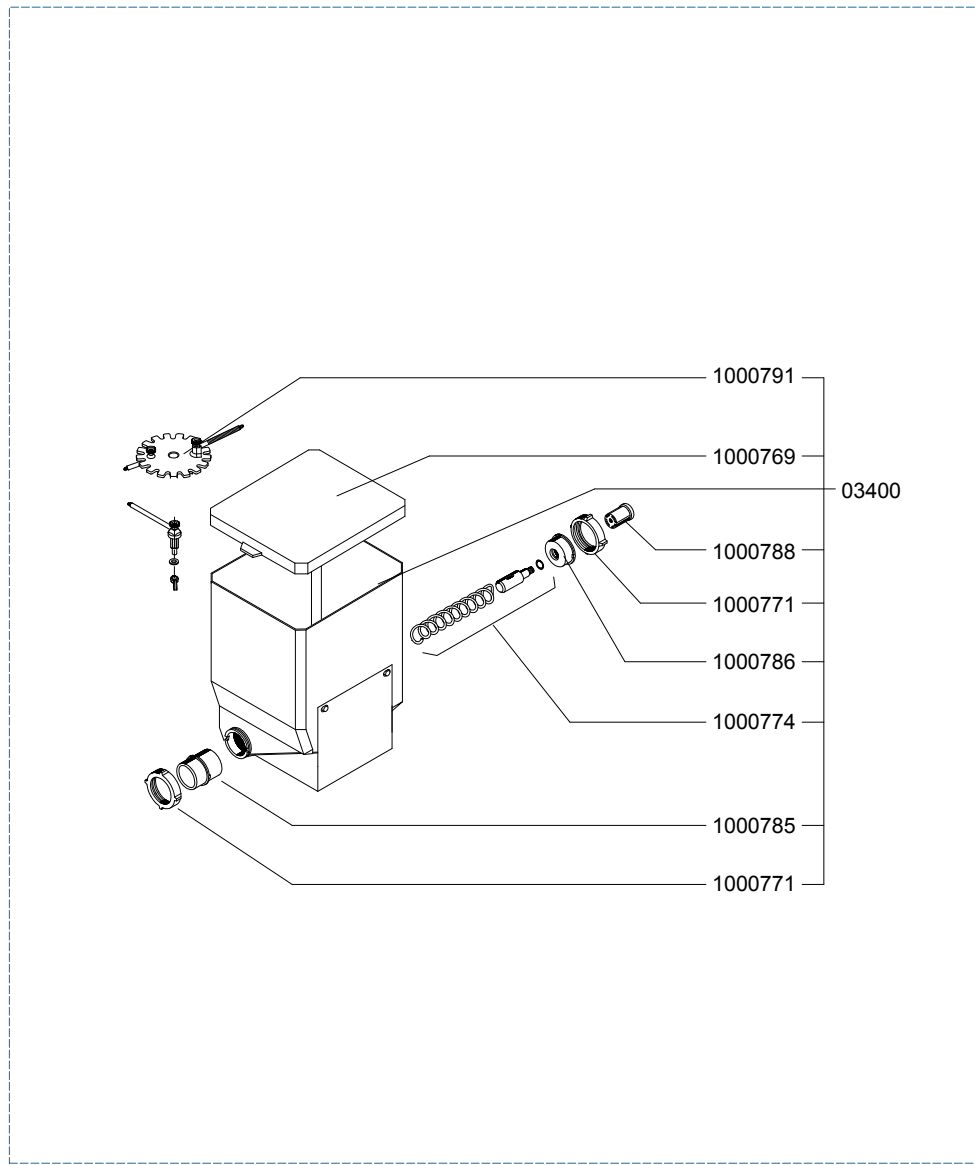

Page : 7 - 13
 Rev : 2

Rated voltage : 1N~ 220-240V 50-60Hz 2275W

Drawer : JK
 Date : 26-11-12

Spare Parts Info

ANIMO

www.animo.eu

*Recomended Spare Part

Type : OPTIFRESH 3 H&C NG
 Articlenumber : 1002183