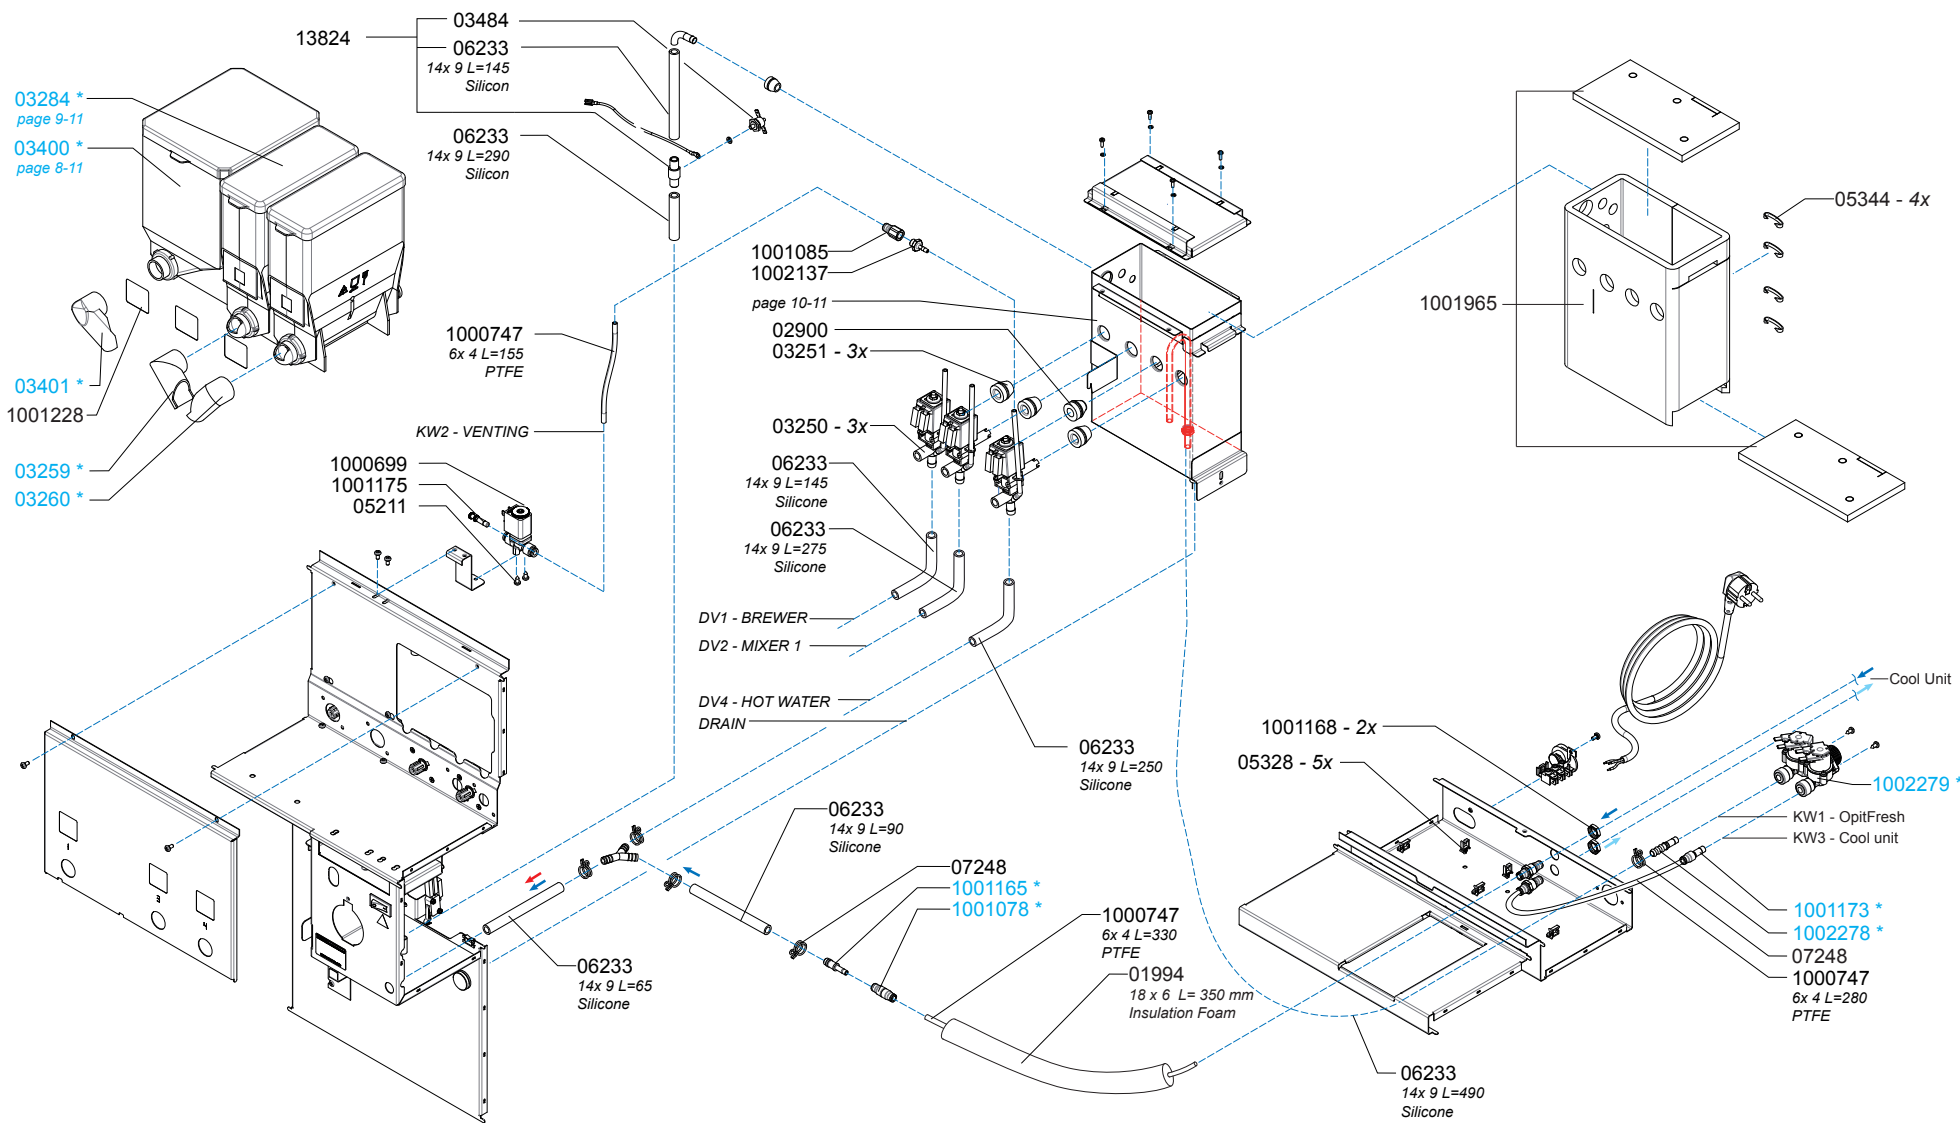

*Recommended Spare Part

Type : OPTIFRESH 3 H&C NG	From mach. nr. : 3V 19362	Page : 5 - 13	 www.animo.eu
Articlenumber : 1002183	Date : 07 - 2012	Rev : 2	
Rated voltage : 1N~ 220-240V 50-60Hz 2275W	Drawer : JK	Spare Parts Info	
	Date : 26-11-12