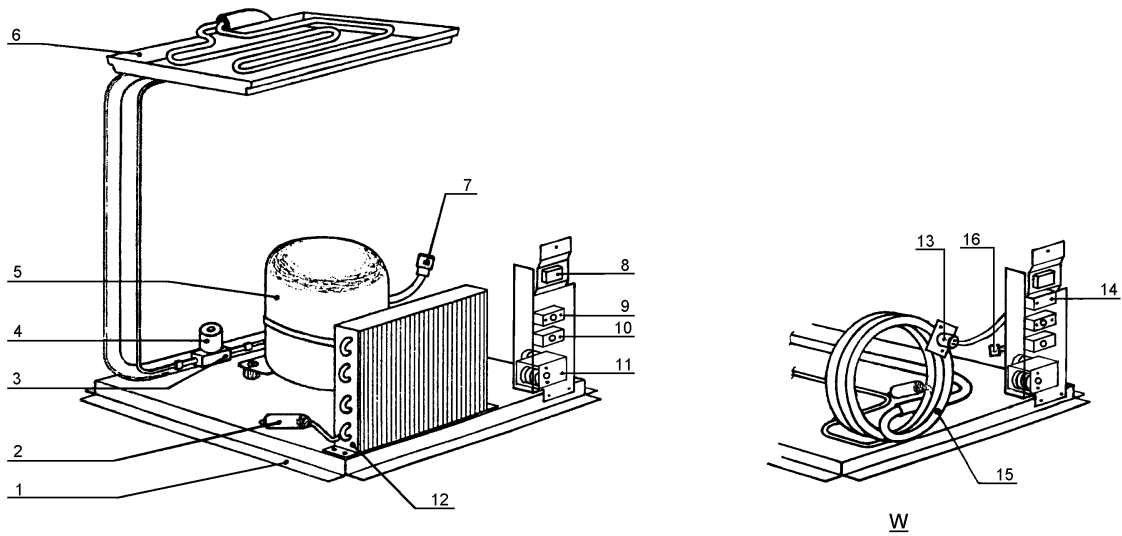

COOLING SYSTEM ASSEMBLY Mod. CB425 A/W - Cube A (Cod. 24351)

Ref.	Description	Refrigerant	A/W	Tension	Code
1	Base plate				21013
2	Molecular drier				14009
3	Hot gas valve body				20410
4	Hot gas coil			1-2	23091
4	Hot gas coil			3	23256
5	Compressor	R404A		1	23505
5	Compressor	R404A		2	23495
5	Compressor	R404A		3	23464
5	Compressor	R22		1	23320
5	Compressor	R22		2	23344
5	Compressor	R22		3	23370
6	Evaporator				D10046
7	Vacuum-charge valve device				14005
7	Vacuum-charge valve plug				14006
7	Vacuum- charge valve body				14007
8	Green light switch				23327
9	Bin thermostat				23005
10	Evaporator thermostat				23591
11	Timer			1	23222
11	Timer			2	23248
11	Timer			3	23259
12	Air condenser		A		20019
13	Safety thermostat		W		C23114
14	Condenser pressure switch		W		23175
15	Water condenser		W		14014
16	Anti radio interference filter		W	1	23457

Note: Code 23222 from September 1992. Before Code 23003.