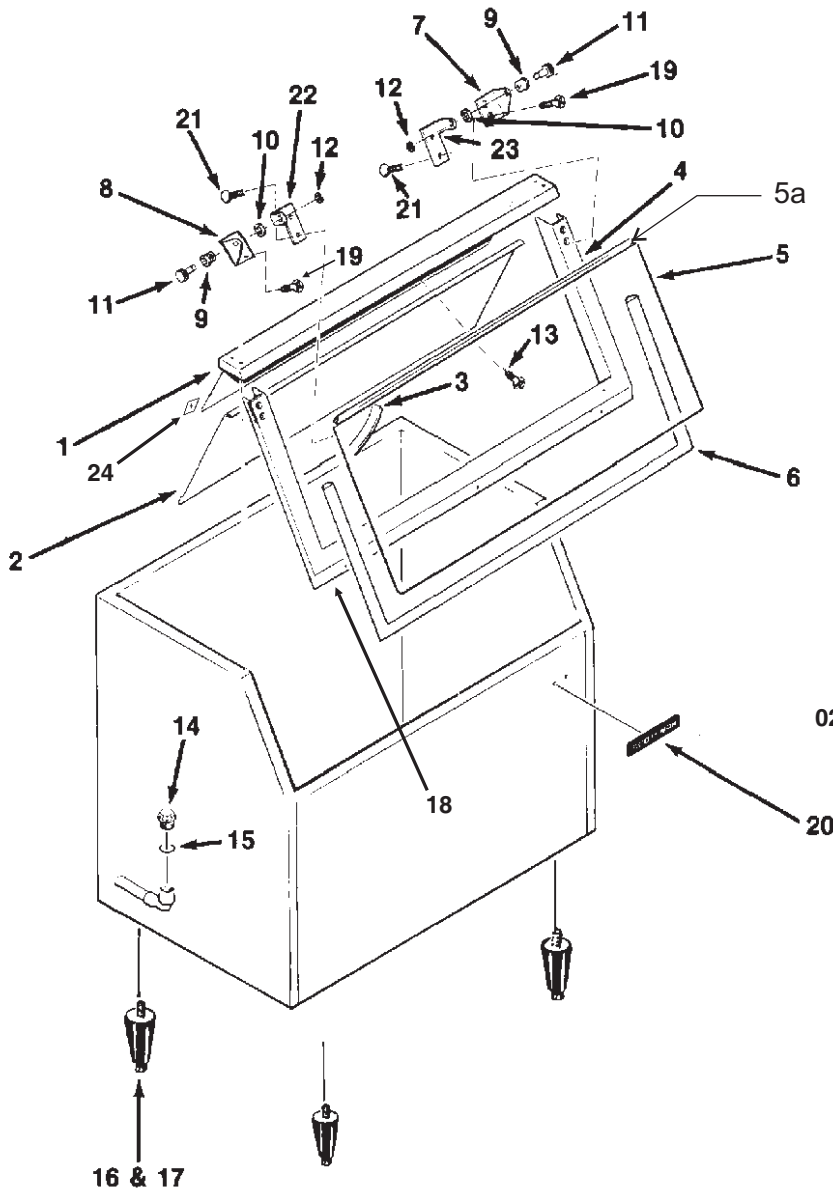

Bins, Condensers, and Accessories Service Parts

BH800/BH550

Note: C series has rounded corners

Left Bin Channel: A35506-001
 Right Bin Channel: A35507-001
 Rear Bin Channel: A35508-001

ITEM NUMBER	BH800 PART NUMBER	BH550 PART NUMBER	DESCRIPTION	ITEM NUMBER	BH800 PART NUMBER	BH550 PART NUMBER	DESCRIPTION
1	A32408-001	A33921-001	Canopy	12	03-1539-09	same	E-Clip
2	A32410-001	A32580-001	Baffle	13	03-0727-00	same	Thumb Screw
3	19-0503-04	same	Gasket	14	02-2809-01	same	Drain Top
4	A32418-020	A33922-020	Door Frame	15	13-0617-11	same	O-Ring
	A37640-021	A37639-021	Door Frame, C series	16	KLPE	same	Legs, painted
5	A32419-020	A33938-020	Door, incl 5a, 6, 22, 23	17	KLPS	same	Legs, S.S.
5a	02-2881-02	02-2331-03	Drip molding	18	03-1404-07	same	Screw
6	13-0595-00	same	Door Gasket	19	03-1360-02	same	Screw
	(10')	(6')	order per foot	20	15-0711-01	same	Emblem
7	A32396-002	same	Hinge Rt.	21	03-1418-41	same	Screw
8	A32396-001	same	Hinge Left	22	A32546-001	same	Door Hinge Lft
9	02-2380-01	same	Hinge Bushing	23	A32546-002	same	Door Hinge Rt.
10	02-2380-02	same	Hinge Spacer	24	03-1423-07	same	Speed Nut for Baffle
11	02-2806-01	same	Shoulder Screw				