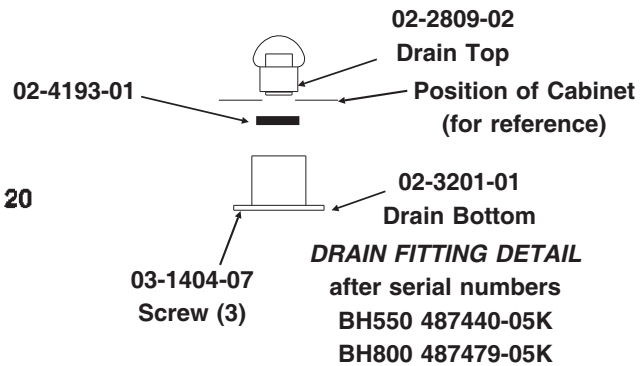

Bins, Condensers, and Accessories Service Parts

BH800/BH550

Note: C series has rounded corners

Left Bin Channel: A35506-001
 Right Bin Channel: A35507-001
 Rear Bin Channel: A35508-001

ITEM NUMBER	BH800 PART NUMBER	BH550 PART NUMBER	DESCRIPTION	ITEM NUMBER	BH800 PART NUMBER	BH550 PART NUMBER	DESCRIPTION
1	A32408-001	A33921-001	Canopy	12	03-1539-09	same	E-Clip
2	A32410-001	A32580-001	Baffle	13	03-0727-00	same	Thumb Screw
3	19-0503-04	same	Gasket	14	02-2809-01	same	Drain Top
4	A32418-020	A33922-020	Door Frame	15	13-0617-11	same	O-Ring
	A37640-021	A37639-021	Door Frame, C series	16	KLPE	same	Legs, painted
5	A32419-020	A33938-020	Door, incl 5a, 6, 22, 23	17	KLPS	same	Legs, S.S.
5a	02-2881-02	02-2331-03	Drip molding	18	03-1404-07	same	Screw
6	13-0595-00	same	Door Gasket	19	03-1360-02	same	Screw
	(10')	(6')	order per foot	20	15-0711-01	same	Emblem
7	A32396-002	same	Hinge Rt.	21	03-1418-41	same	Screw
8	A32396-001	same	Hinge Left	22	A32546-001	same	Door Hinge Lft
9	02-2380-01	same	Hinge Bushing	23	A32546-002	same	Door Hinge Rt.
10	02-2380-02	same	Hinge Spacer	24	03-1423-07	same	Speed Nut for Baffle
11	02-2806-01	same	Shoulder Screw				