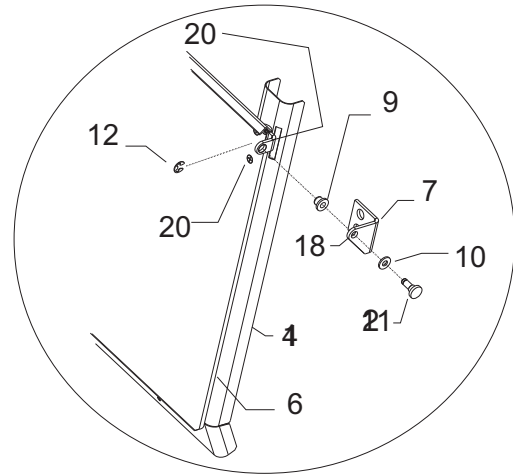

Bins, Condensers, and Accessories Service Parts

BH801

ITEM NUMBER	PART NUMBER	DESCRIPTION
1	A38434-001	Canopy
2	A38476-001	Baffle
3	19-0503-04	Gasket order per foot
4	A37640-021	Door Frame,
5	A32419-020	Door, incl 5a, 6, 21, 22
5a	02-2881-02	Drip molding
6	13-0595-00	Door Gasket (10')*
7	A32396-002	Hinge Rt.
8	A32396-001	Hinge Left
9	02-2380-01	Hinge Bushing
10	02-2380-02	Hinge Spacer
11	02-2806-01	Shoulder Screw
12	03-1539-09	E-Clip
13	02-2809-02	Drain Top
14	02-4193-01	Flat washer
15	02-3201-01	Drain bottom
16	KLPE	Legs, painted set of 4
	KLPS	Legs, S.S. set of 4
17	03-1404-07	Screw - frame to bin
18	03-1419-09	Screw - hinge to frame
19	15-0808-01	Emblem
20	03-1418-24	Screw - hinge to door
21	A32546-001	Door Hinge Lft
22	A32546-002	Door Hinge Rt.