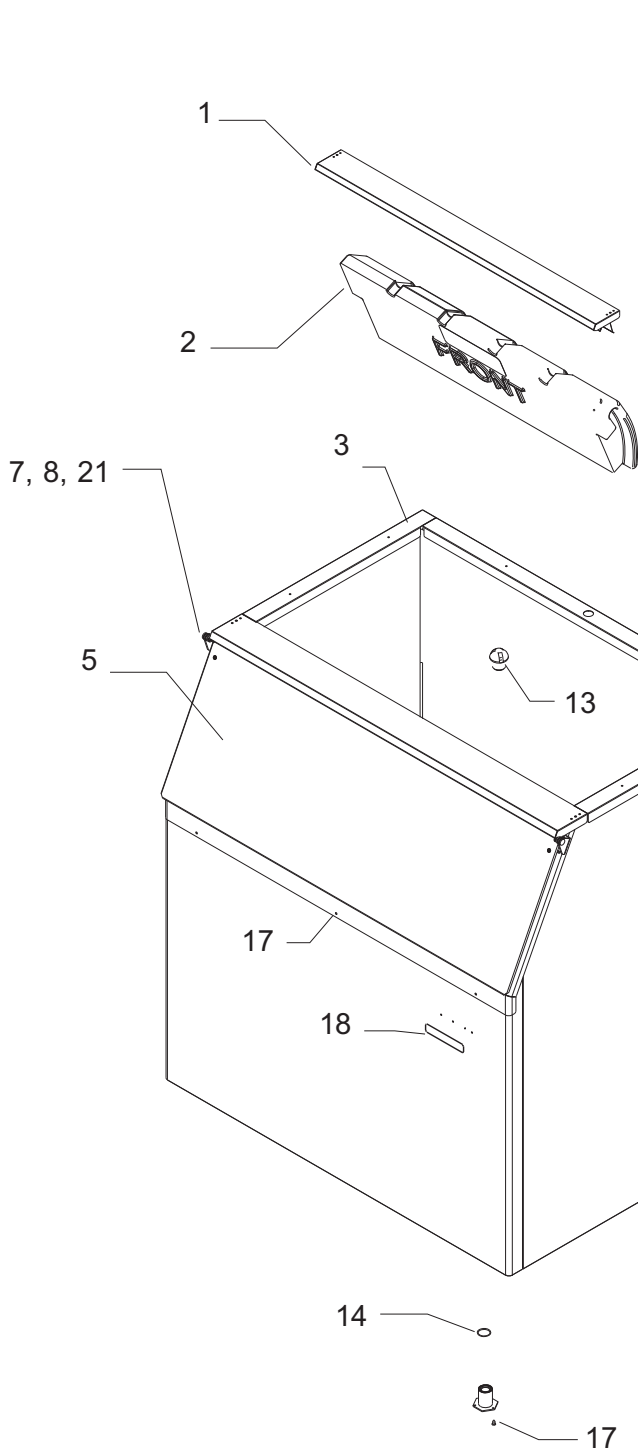

Bins, Condensers, and Accessories Service Parts

BH801

ITEM NUMBER	PART NUMBER	DESCRIPTION
1	A38434-001	Canopy
2	A38476-001	Baffle
3	19-0503-04	Gasket order per foot
4	A37640-021	Door Frame,
5	A32419-020	Door, incl 5a, 6, 21, 22
5a	02-2881-02	Drip molding
6	13-0595-00	Door Gasket (10')*
7	A32396-002	Hinge Rt.
8	A32396-001	Hinge Left
9	02-2380-01	Hinge Bushing
10	02-2380-02	Hinge Spacer
11	02-2806-01	Shoulder Screw
12	03-1539-09	E-Clip
13	02-2809-02	Drain Top
14	02-4193-01	Flat washer
15	02-3201-01	Drain bottom
16	KLPE	Legs, painted set of 4
	KLPS	Legs, S.S. set of 4
17	03-1404-07	Screw - frame to bin
18	03-1419-09	Screw - hinge to frame
19	15-0808-01	Emblem
20	03-1418-24	Screw - hinge to door
21	A32546-001	Door Hinge Lft
22	A32546-002	Door Hinge Rt.