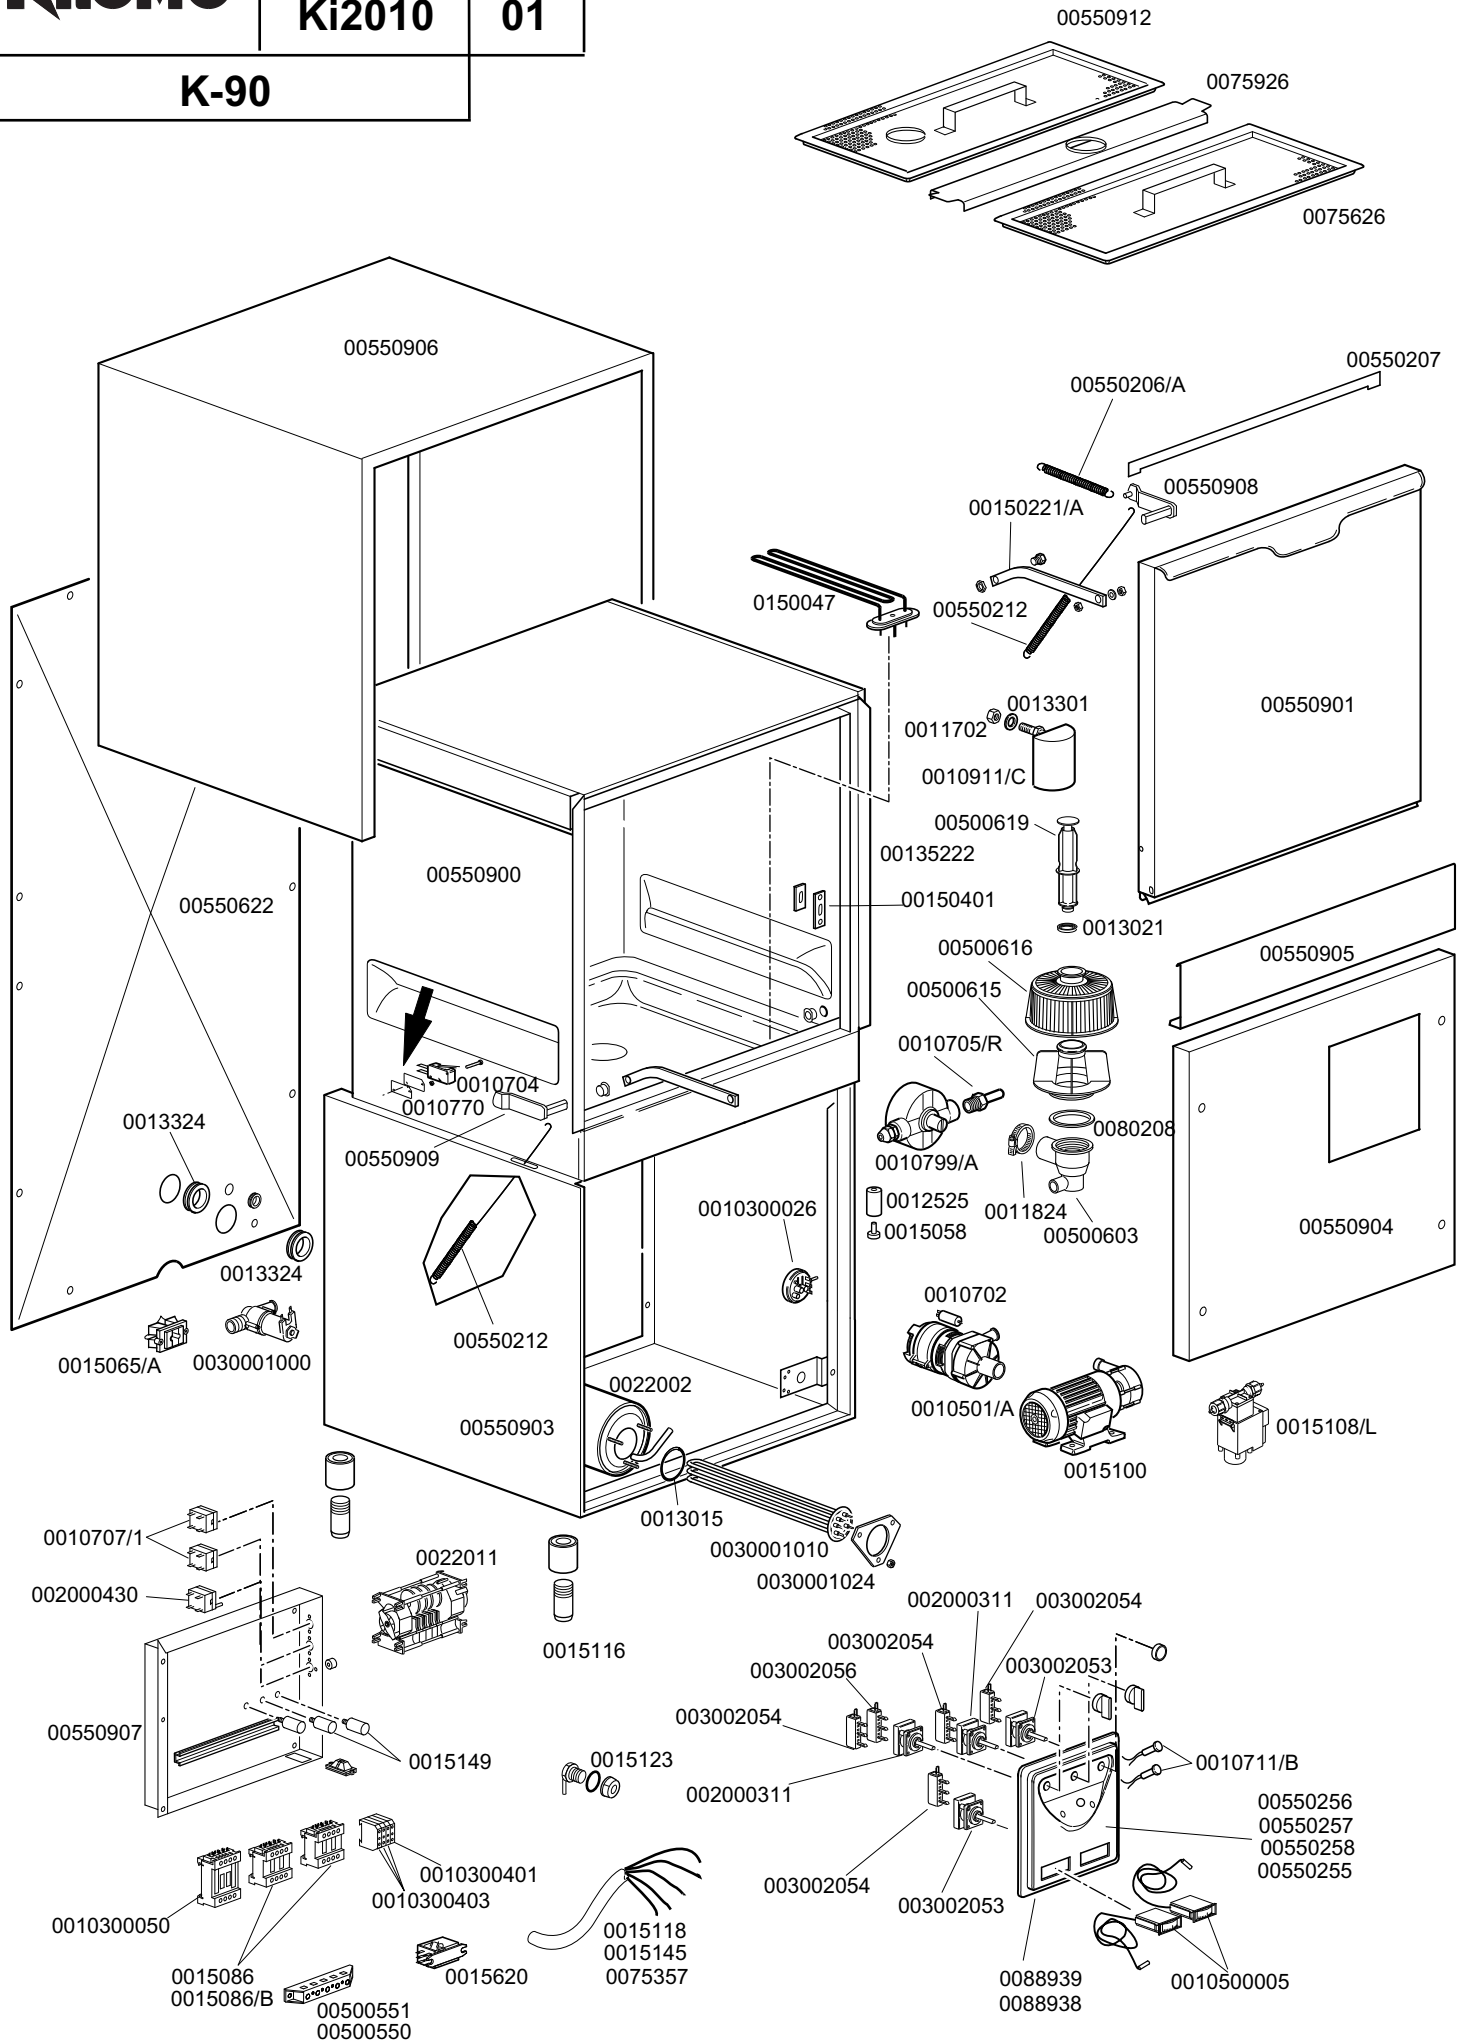

KROMO

**TABLE
Ki2010**

**REV
01**

K-90

DISH WASHER K-90

TABLE Ki2010

CODE	DESCRIPTION	CODE	DESCRIPTION
0010702	5 Microfaad condenser	00550212	Wire traction spring
0010300026	76-38 pressostat	00550250	Control panel
0010300050	25A/12A 4NA remote control switch	00550251	Control panel GS 100 96
0010300401	6mmq yellow-green clamp	00550255	Grille for inox control panel
0010300403	6mmq clamp	00550256	Grille for inox control panel -neutral
0010500005	Thermometer horizontal	00550257	Grille for inox control panel P.S.
0010501/A	Pump	00550258	Neutral grille for inox control panel P.S.
0010704	16A door safety microswitch	00550622	Rear panel
0010705/R	8d. pipe fitting	00550900	Stainless steel body
0010707/1	0-90° TR2 thermostat	00550901	Complete door
0010711/B	Green pilot lamp	00550903	Stainless steel base
0010770	Insulator for microswitch	00550904	Stainless steel lower door
0010799/A	Shinin product dosing device	00550905	Cover basin riser
0010911/C	Air trap	00550906	Stainless steel external shell
0011702	M8 stainless steel nut	00550907	Component support
0011824	50-70 stainless steel clamp	00550908	Right hinge
0012525	Counter weight for small filter	00550909	Left hinge
0013015	OR heating element gasket	00550912	Filter with hole
0013021	DEM 40 gasket	0075357	3x6 flame-retardant cable
0013301	14x8x1,5 gasket	0075626	Filter
0013324	46X50 d. rubber cable pass	0075926	Axis filter holder
00135222	Door stop	0080208	95x75x3 gasket
00150047	2700W heating element	0088938	Inox control panel
00150221/A	Bend hinge door	0088939	Inox control panel dep.
00150401	Guide for bent rod		
0015058	Small shining product suction filter		
0015065/A	Cable fastener with screw		
0015086	230V 50/60HZ remote control switch		
0015086/B	240V 50HZ remote control switch		
0015100	0.5 HP 220/240V booster pump		
0015108/L	Lang dosing device		
0015116	Complet 2" P.130 small foot		
0015118	5x2.5x2500 cable		
0015123	Detergent elbow injector		
0015145	4x4x2500 cable		
0015148	Stainless steel nozzle		
0015149	Low noise filter F3		
0015620	Bi-polar relay		
002000311	0-1 time selector		
002000430	Conveyor safety thermostat		
0022002	Complete boiler		
0022011	Timer 2-4'		
0030001000	Single solenoid valve		
0030001010	6KW boiler heating element		
0030001024	Flange for heating element		
003002053	31B3 green push button		
003002054	1NO contact		
003002056	1NC contact		
00500550	3 poles FV110 red terminal board		
00500551	6 poles FV122 terminal board		
00500603	Drain well with screw thread		
00500615	Ferrule with filter		
00500616	Filter for suction		
00500619	Overflow device		
00550206/A	Short rear spring		
00550207	Door gasket		