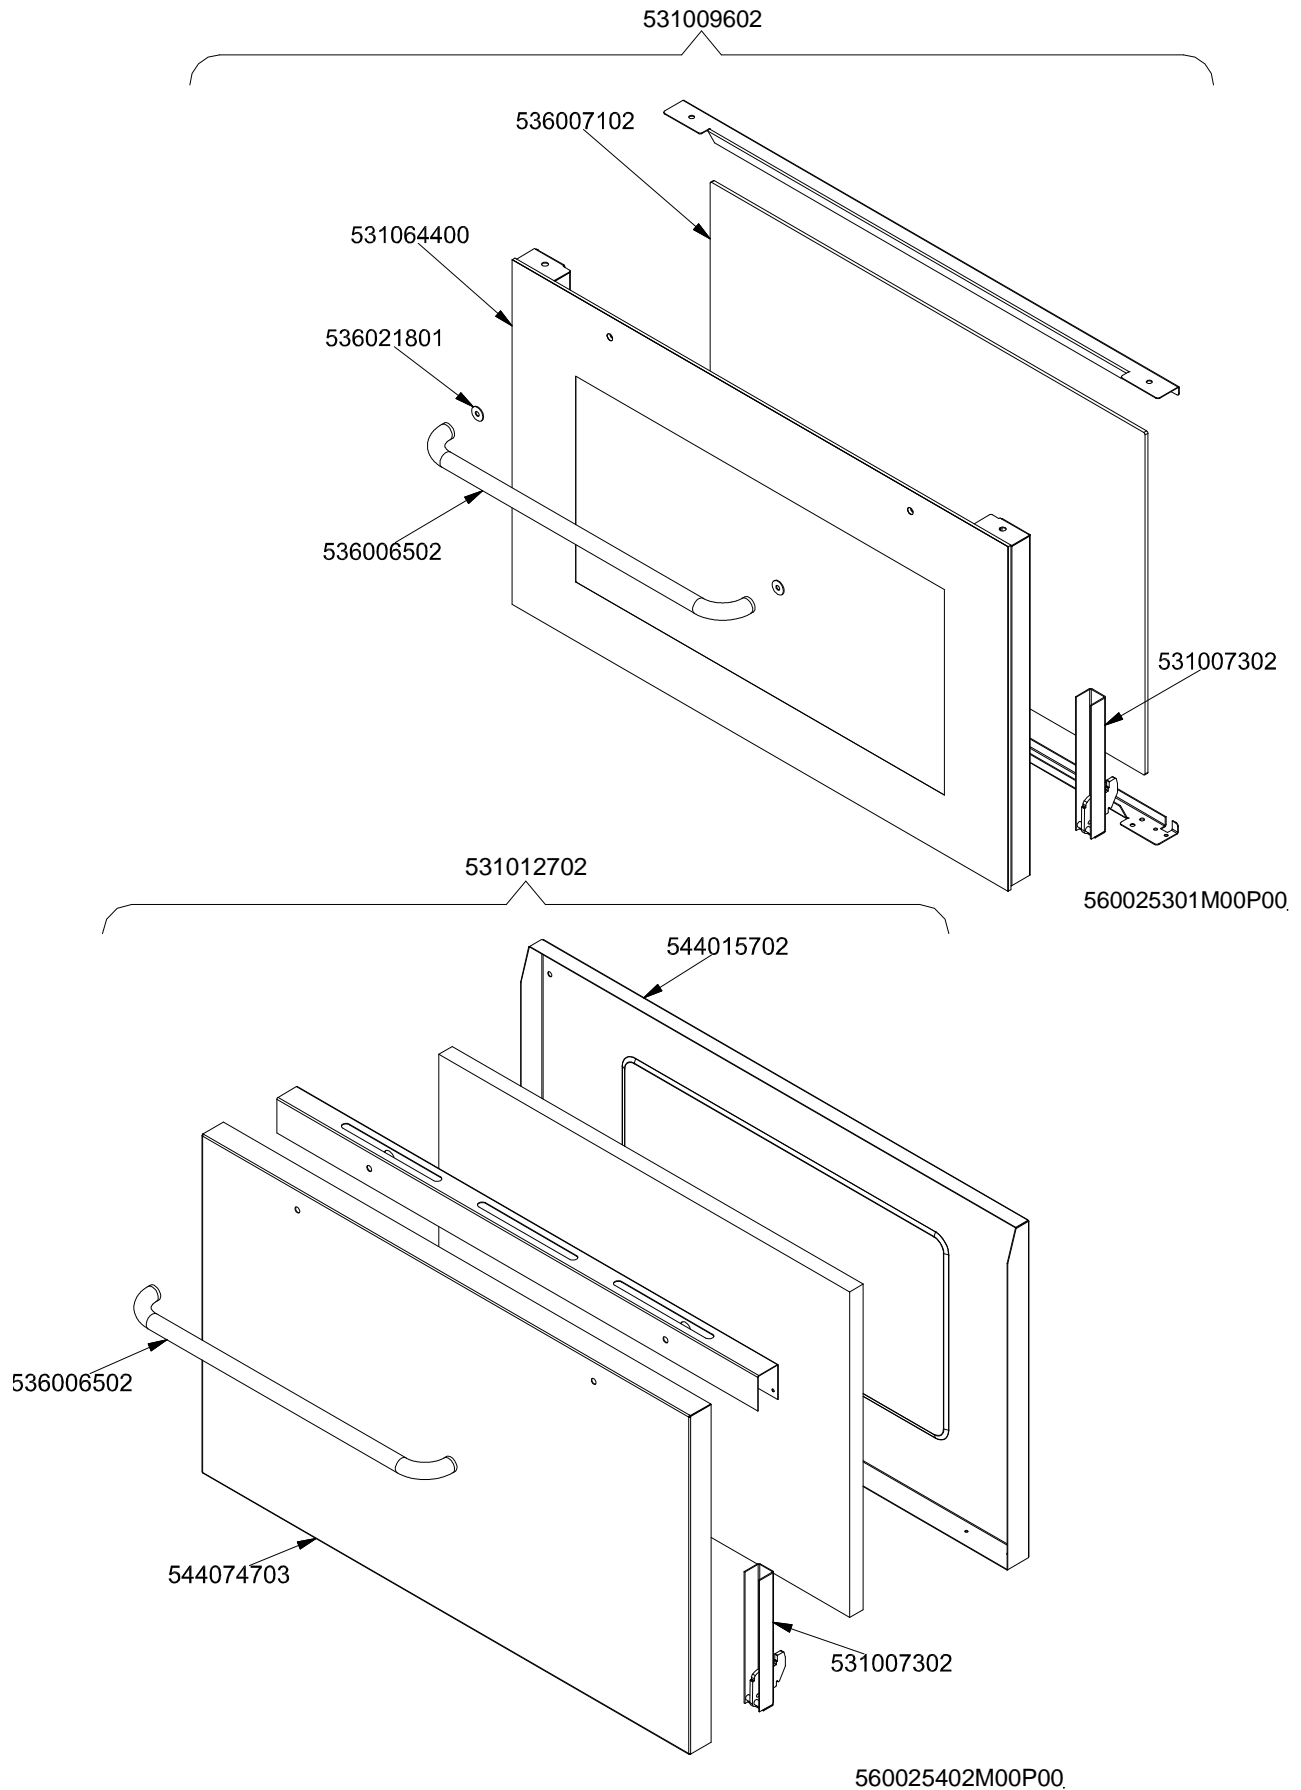

560003802M00P00.

MAGIC SNACK 60

CUCINE / RANGES / HERDE / CUISINIÈRES / N° ≥ 0310

FORNO / OVEN / BACKOFEN / FOUR / CF-8 10 10/6

PORTE / DOORS / TÜREN / PORTES ≥ 0706

PC-E

Page	Pos	Code	Description
001		537002200	ELECTRICAL PLATE D.180 W1500 V230
001		537002100	ELECTRICAL PLATE D.145 W1000 V230
001		544036801	UPPER PLATE CF-10E/6 (NEW MODEL)
001		541027000	NEUTRAL SPACER 1000
001		544083201	CONTROL PANEL CFM-10ET/6
001		544036701	CONTROL PANEL CF-10ET 6PLATES (NEW)
001		537007600	TERMINAL BLOCK SINGLEPHASE 40A
001		544044301	SIDE NEW CF-10
001		531008100	ADJUSTABLE LEG H9 CHROME
002		539024000	SIGN PLATE FOR OVEN SELECTOR
002		537019201	OVEN COMMUTATOR MULTIF.60+65
002		536013800	KNOB D.70 BLACK 6*5 WITH SPRING
002		539023301	ADHESIVE GRADUATED*EL.MULTIF.COMM.
002		537014100	WHITE WARNING LIGHT 250V
002		537014200	GREEN WARNING LIGHT 250V
002		539023900	SIGN PLATE FOR OVEN TEMPERATURE
002		537019101	THERMOSTAT MONOPHAS.050-320°C F.MF
002		539023800	SIGN PLATE FOR OVEN TIMER
002		539023501	ADHESIVE GRAD.DISC *E.MULTIF.TERM.
002		537019300	TIMER FOR MULTIFUNCTION OVEN
002		537019301	
002		537006200	UPPER OVEN HEATING EL.1000+2000W
002		533095900	PIN FOR GRIDSHOLDER SUPPORT CF 60
002		539023400	ADHESIVE GRADUATED DISC F.KNOB
002		537019000	CIRCULAR HEATING ELEMENT FOR OVEN
002		537006800	FAN 240V CF-62
002		533084801	PANEL SPACER OF AIR DIFF.MAXI OVEN
002		534009100	GRILL PROTECTION CF-8/10
002		537005400	OVEN BULB 15W 300°C
002		537007900	OVEN BULB-SOCKET
002		536011301	OVEN GASKET CF-8/10 *FE*
002		531057900	LHD GRIDS HOLDER FOR MAXI-OVEN
002		531006701	MAXI OVEN GRID FOR S60/65
002		537006300	LOWER OVEN HEATING EL.W1750 230CF8/
002		531012402	DOOR WHEEL HOLDER FOR MAXI OVEN
002		533079700	LOCK SPRING FOR BULB §3/§4
002		531057800	RHD GRIDS HOLDER FOR MAXI-OVEN
003		536007102	
003		531064400	EXTERNAL GLASS MAXI OVEN DOOR+FRAME
003		536021801	DOOR HANDLE SPACER FOR MAXI OVEN
003		536006502	OVEN DOOR HANDLE 60LINE AL.
003		531007302	DOOR HINGE FOR MAXI OVEN 60.LINE
003		531012702	STAINLESS STEEL OVEN DOOR 60 LINE
003		544015702	INNER-DOOR FOR MAXI OVEN OF 60LINE
003		544074703	S/S MAXI OVEN DOOR PANEL
004		537000300	COMMUTATOR 7 POSITIONS S.49 16A
004		536002100	KNOB 7 POSITIONS SNACK
004		537014100	WHITE WARNING LIGHT 250V