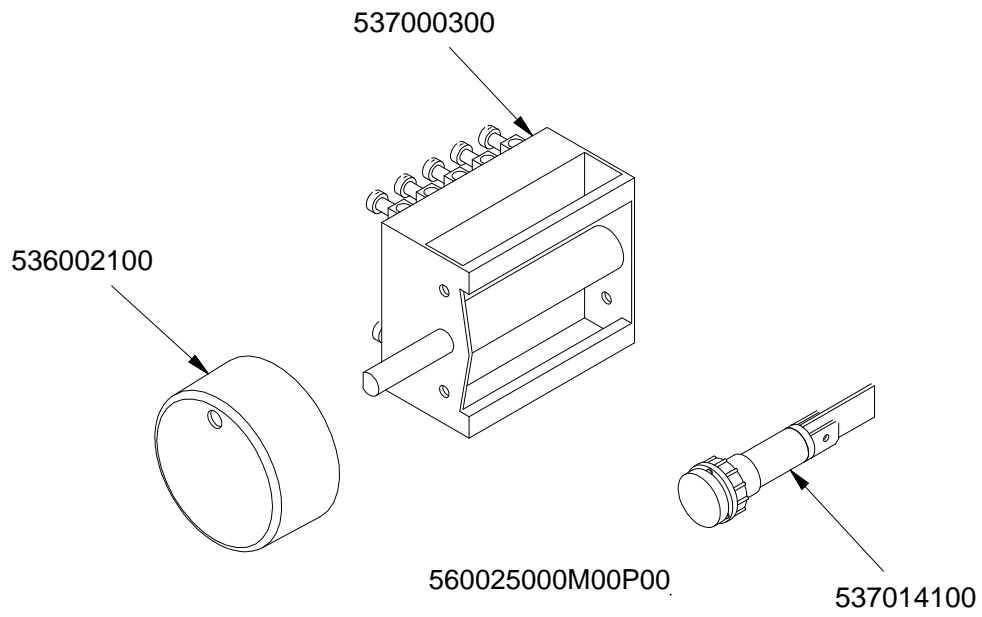

560003802M00P00.

MAGIC SNACK 60

CUCINE / RANGES / HERDE / CUISINIÈRES / N° ≥ 0310

FORNO / OVEN / BACKOFEN / FOUR / CF-8 10 10/6

PORTE / DOORS / TÜREN / PORTES ≥ 0706

PC-E

Page	Pos	Code	Description
001		537002200	ELECTRICAL PLATE D.180 W1500 V230
001		537002100	ELECTRICAL PLATE D.145 W1000 V230
001		544036801	UPPER PLATE CF-10E/6 (NEW MODEL)
001		541027000	NEUTRAL SPACER 1000
001		544083201	CONTROL PANEL CFM-10ET/6
001		544036701	CONTROL PANEL CF-10ET 6PLATES (NEW)
001		537007600	TERMINAL BLOCK SINGLEPHASE 40A
001		544044301	SIDE NEW CF-10
001		531008100	ADJUSTABLE LEG H9 CHROME
002		539024000	SIGN PLATE FOR OVEN SELECTOR
002		537019201	OVEN COMMUTATOR MULTIF.60+65
002		536013800	KNOB D.70 BLACK 6*5 WITH SPRING
002		539023301	ADHESIVE GRADUATED*EL.MULTIF.COMM.
002		537014100	WHITE WARNING LIGHT 250V
002		537014200	GREEN WARNING LIGHT 250V
002		539023900	SIGN PLATE FOR OVEN TEMPERATURE
002		537019101	THERMOSTAT MONOPHAS.050-320°C F.MF
002		539023800	SIGN PLATE FOR OVEN TIMER
002		539023501	ADHESIVE GRAD.DISC *E.MULTIF.TERM.
002		537019300	TIMER FOR MULTIFUNCTION OVEN
002		537019301	
002		537006200	UPPER OVEN HEATING EL.1000+2000W
002		533095900	PIN FOR GRIDSHOLDER SUPPORT CF 60
002		539023400	ADHESIVE GRADUATED DISC F.KNOB
002		537019000	CIRCULAR HEATING ELEMENT FOR OVEN
002		537006800	FAN 240V CF-62
002		533084801	PANEL SPACER OF AIR DIFF.MAXI OVEN
002		534009100	GRILL PROTECTION CF-8/10
002		537005400	OVEN BULB 15W 300°C
002		537007900	OVEN BULB-SOCKET
002		536011301	OVEN GASKET CF-8/10 *FE*
002		531057900	LHD GRIDS HOLDER FOR MAXI-OVEN
002		531006701	MAXI OVEN GRID FOR S60/65
002		537006300	LOWER OVEN HEATING EL.W1750 230CF8/
002		531012402	DOOR WHEEL HOLDER FOR MAXI OVEN
002		533079700	LOCK SPRING FOR BULB §3/§4
002		531057800	RHD GRIDS HOLDER FOR MAXI-OVEN
003		536007102	
003		531064400	EXTERNAL GLASS MAXI OVEN DOOR+FRAME
003		536021801	DOOR HANDLE SPACER FOR MAXI OVEN
003		536006502	OVEN DOOR HANDLE 60LINE AL.
003		531007302	DOOR HINGE FOR MAXI OVEN 60.LINE
003		531012702	STAINLESS STEEL OVEN DOOR 60 LINE
003		544015702	INNER-DOOR FOR MAXI OVEN OF 60LINE
003		544074703	S/S MAXI OVEN DOOR PANEL
004		537000300	COMMUTATOR 7 POSITIONS S.49 16A
004		536002100	KNOB 7 POSITIONS SNACK
004		537014100	WHITE WARNING LIGHT 250V