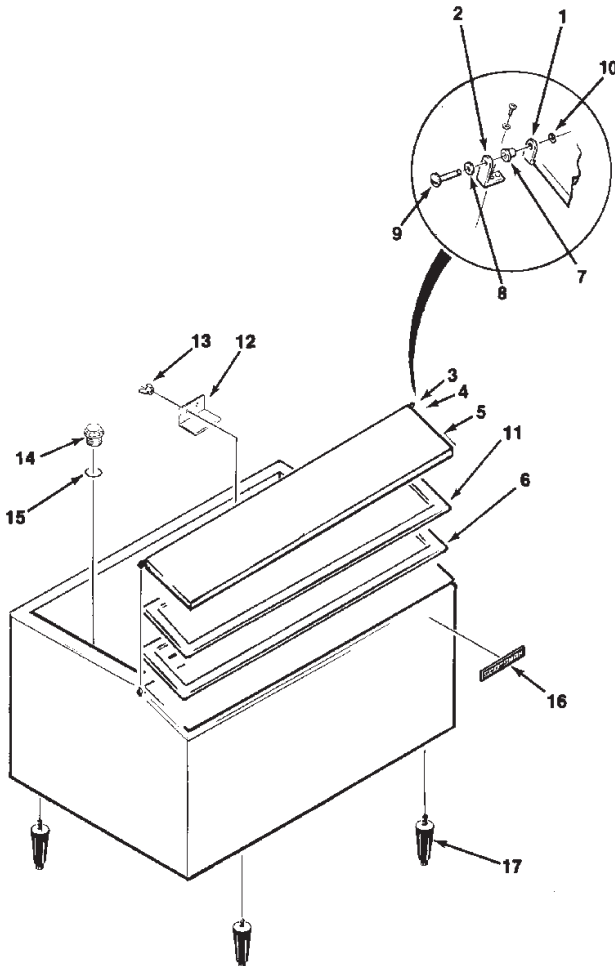

Bins, Condensers, and Accessories Service Parts

B650 & BH750

B650 & RCB650/HTB650

Item Number	Part Number	Description
1	02-2806-01	Shoulder screw
2	02-2380-02	Spacer
3	A31248-001	Hinge member
4	03-1417-14	Washer
5	03-1404-07	Screw
6	02-2380-01	Hinge bushing
7	03-1539-09	E ring
8	A32648-001	Door - brown
	13-0595-00	Door gasket (48" re
q.)		
9	02-2822-01	Door frame (B650)
	02-2817-01	Door frame
(RCB/HTB650)		
10	15-0711-01	Emblem
11	02-2809-01	Drain top
12	A31244-001	Canopy
13	13-0617-11	O-ring
14	KLP2E	Legs, black
	KLP2S	Legs, nickel plated

BH750

Item Number	Part Number	Description
1	A29210-001	Door hinge, left
2	A29213-001	Bin hinge, left
3	A29210-002	Door hinge, right
4	A29213-002	Bin hinge, right
5	A29216-020	Door
6	A29407-020	Door frame
7	02-2380-01	Hinge bushing
8	02-2380-02	Spacer
9	02-2806-01	Shoulder screw
10	03-1539-09	E ring
11	13-0595-00	Door gasket
12	A29849-001	Door support
13	03-0255-00	Wing nut
14	02-2809-01	Drain top
15	13-0617-11	O ring
16	15-0711-01	Emblem
17	KLP2E	Legs, black
	KLP2S	Legs, nickel plated