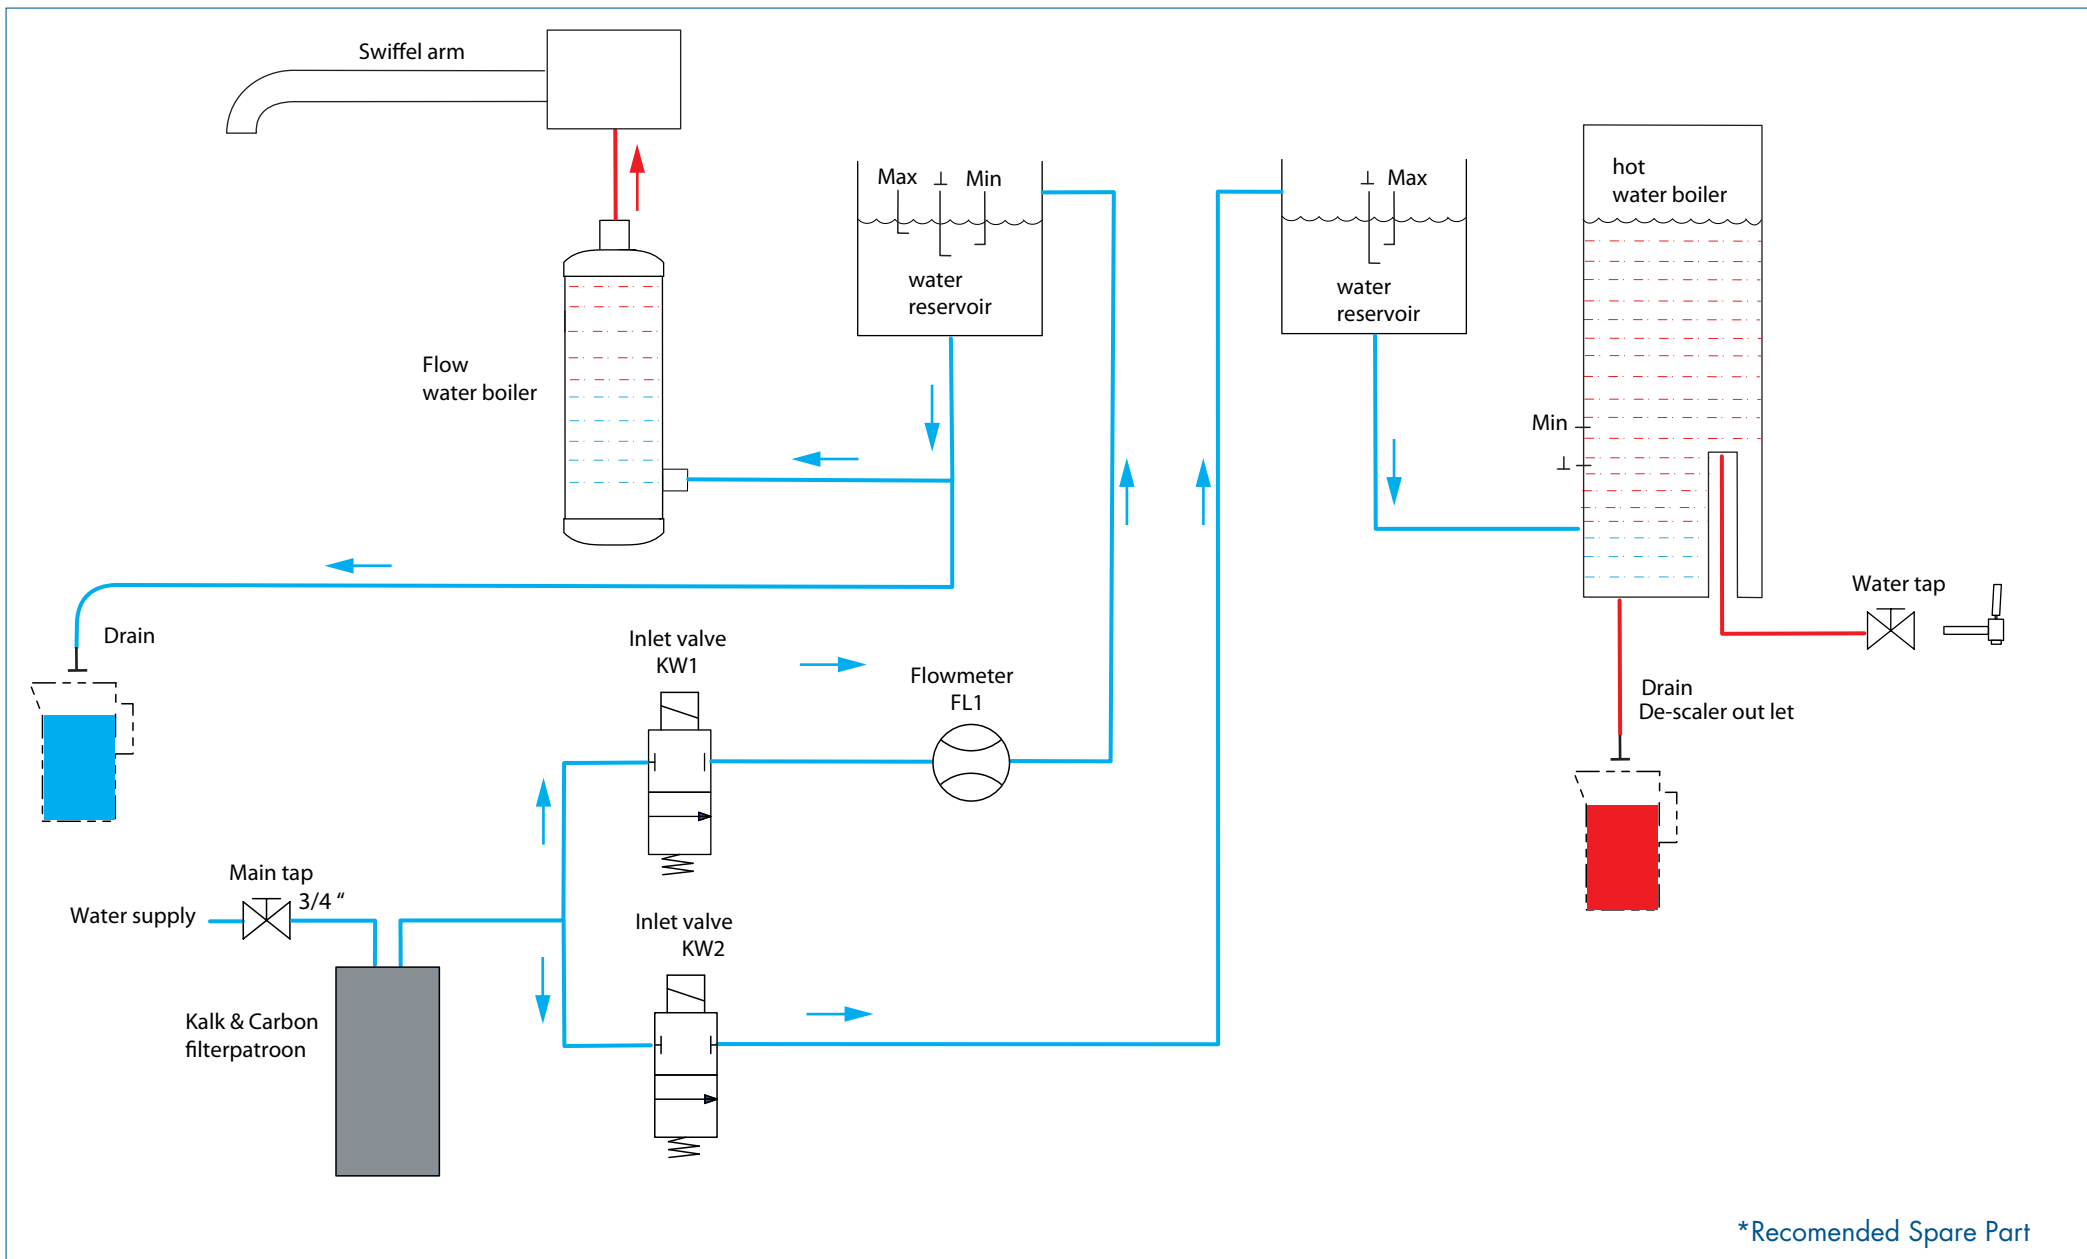

*Recomended Spare Part

Type : CB 10W	From mach. nr. : 1MA	Page : 8 - 11	 www.animo.eu
Articlenumber : see page 1	Date : 04 - 2017	Rev : 1	
Rated voltage : 3N~ 380-415V 50-60Hz 6275W	Drawer : BJW Date : 14-03-17	Spare Parts Info