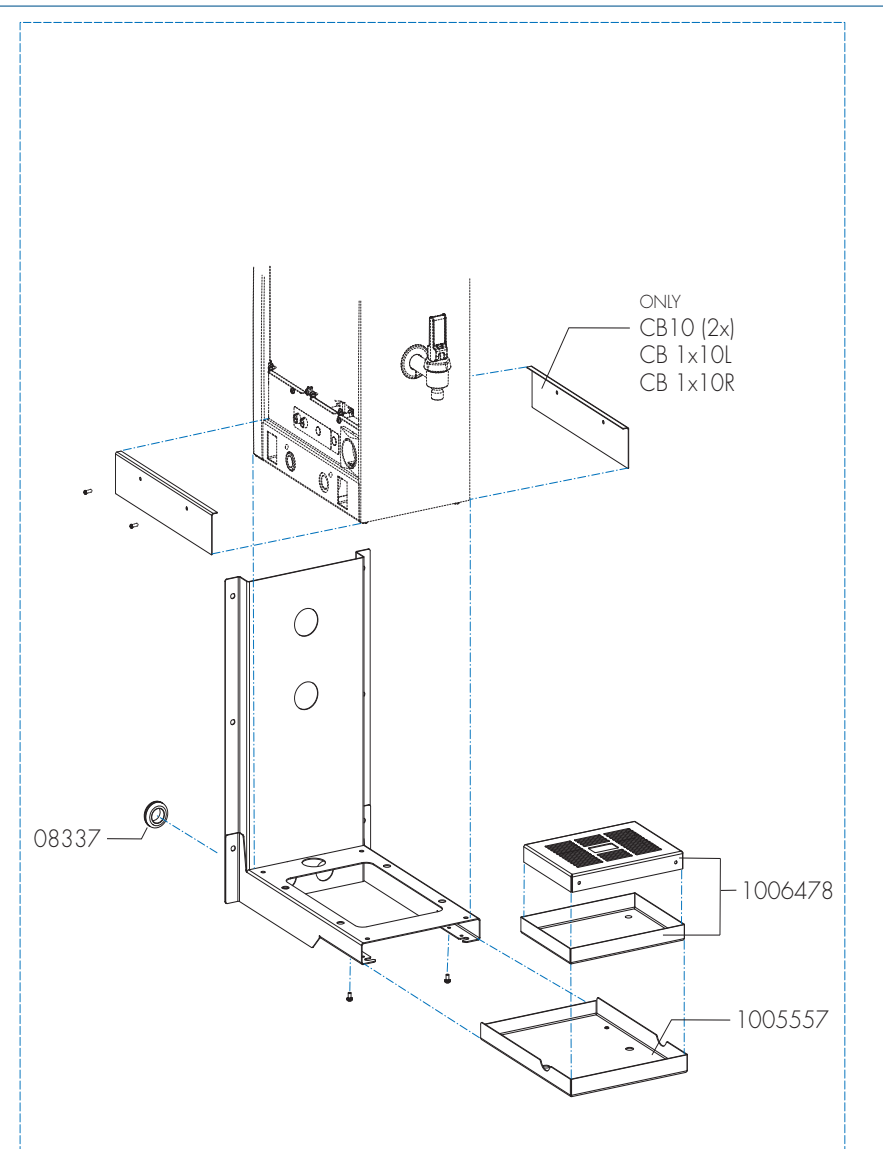

1005402	CB 2x10W
1005403	CB 1x10W R
1005404	CB 1x10W L
1005405	CB 10W

\*Recommended Spare Part

Type : CB 10W  
 Articulenumber : see page 1

From mach. nr. : 1MA  
 Date : 04 - 2017

Page : 1 - 11  
 Rev : 1

Rated voltage : 3N~ 380-415V 50-60Hz 6275W

Drawer : BJW  
 Date : 14-03-17

Spare Parts Info

**ANIMO**

www.animo.eu

\*Recommended Spare Part

Type : CB 10W  
 Articulenumber : see page 1

From mach. nr. : 1MA  
 Date : 04 - 2017

Page : 2 - 11  
 Rev : 1

Rated voltage : 3N~ 380-415V 50-60Hz 6275W

Drawer : BJW  
 Date : 14-03-17

Spare Parts Info

**ANIMO**

www.animo.eu

\*Recommended Spare Part

Type : CB 10W Articlenumber : see page 1	From mach. nr. : 1MA Date : 04 - 2017	Page : 3 - 11 Rev : 1	 <a href="http://www.animo.eu">www.animo.eu</a>
Rated voltage : 3N~ 380-415V 50-60Hz 6275W	Drawer : BJW Date : 14-03-17	Spare Parts Info	

\*Recommended Spare Part

Type : CB 10W  
 Articulenumber : see page 1

From mach. nr. : 1MA  
 Date : 04 - 2017

Page : 4 - 11  
 Rev : 1

Rated voltage : 3N~ 380-415V 50-60Hz 6275W

Drawer : BJW  
 Date : 14-03-17