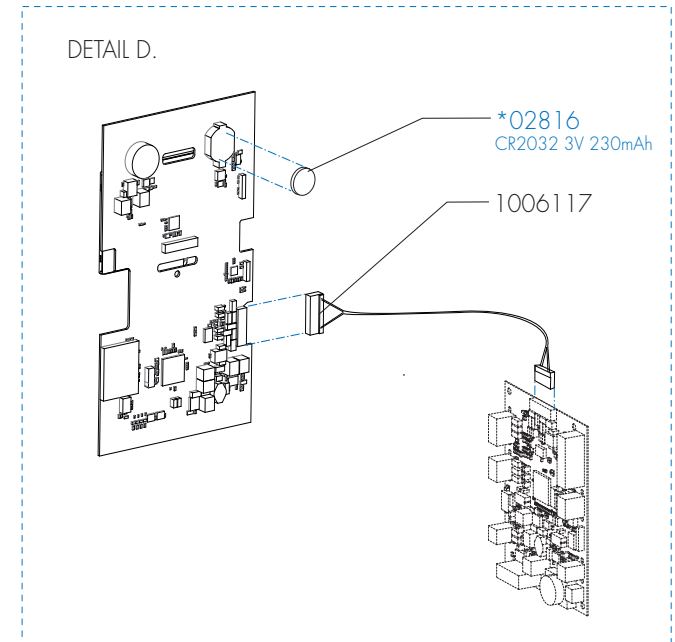

Page : 2 - 11  
 Rev : 1

Rated voltage : 3N~ 380-415V 50-60Hz 6275W

Drawer : BJW  
 Date : 14-03-17

Spare Parts Info

**ANIMO**

www.animo.eu

\*Recommended Spare Part

Type : CB 10W Articlenumber : see page 1	From mach. nr. : 1MA Date : 04 - 2017	Page : 3 - 11 Rev : 1	 <a href="http://www.animo.eu">www.animo.eu</a>
Rated voltage : 3N~ 380-415V 50-60Hz 6275W	Drawer : BJW Date : 14-03-17	Spare Parts Info	

\*Recommended Spare Part

Type : CB 10W  
 Articulenumber : see page 1

From mach. nr. : 1MA  
 Date : 04 - 2017

Page : 4 - 11  
 Rev : 1

Rated voltage : 3N~ 380-415V 50-60Hz 6275W

Drawer : BJW  
 Date : 14-03-17

Spare Parts Info

ANIMO

www.animo.eu

\*Recommended Spare Part

Type : CB 10W  
 Articulenumber : see page 1

From mach. nr. : 1MA  
 Date : 04 - 2017

Page : 5 - 11  
 Rev : 1

Rated voltage : 3N~ 380-415V 50-60Hz 6275W

Drawer : BJW  
 Date : 14-03-17

Spare Parts Info

**ANIMO**

www.animo.eu

Type : CB 10W  
 Articulenumber : see page 1

From mach. nr. : 1MA  
 Date : 04 - 2017

Page : 6 - 11  
 Rev : 1

Rated voltage : 3N~ 380-415V 50-60Hz 6275W