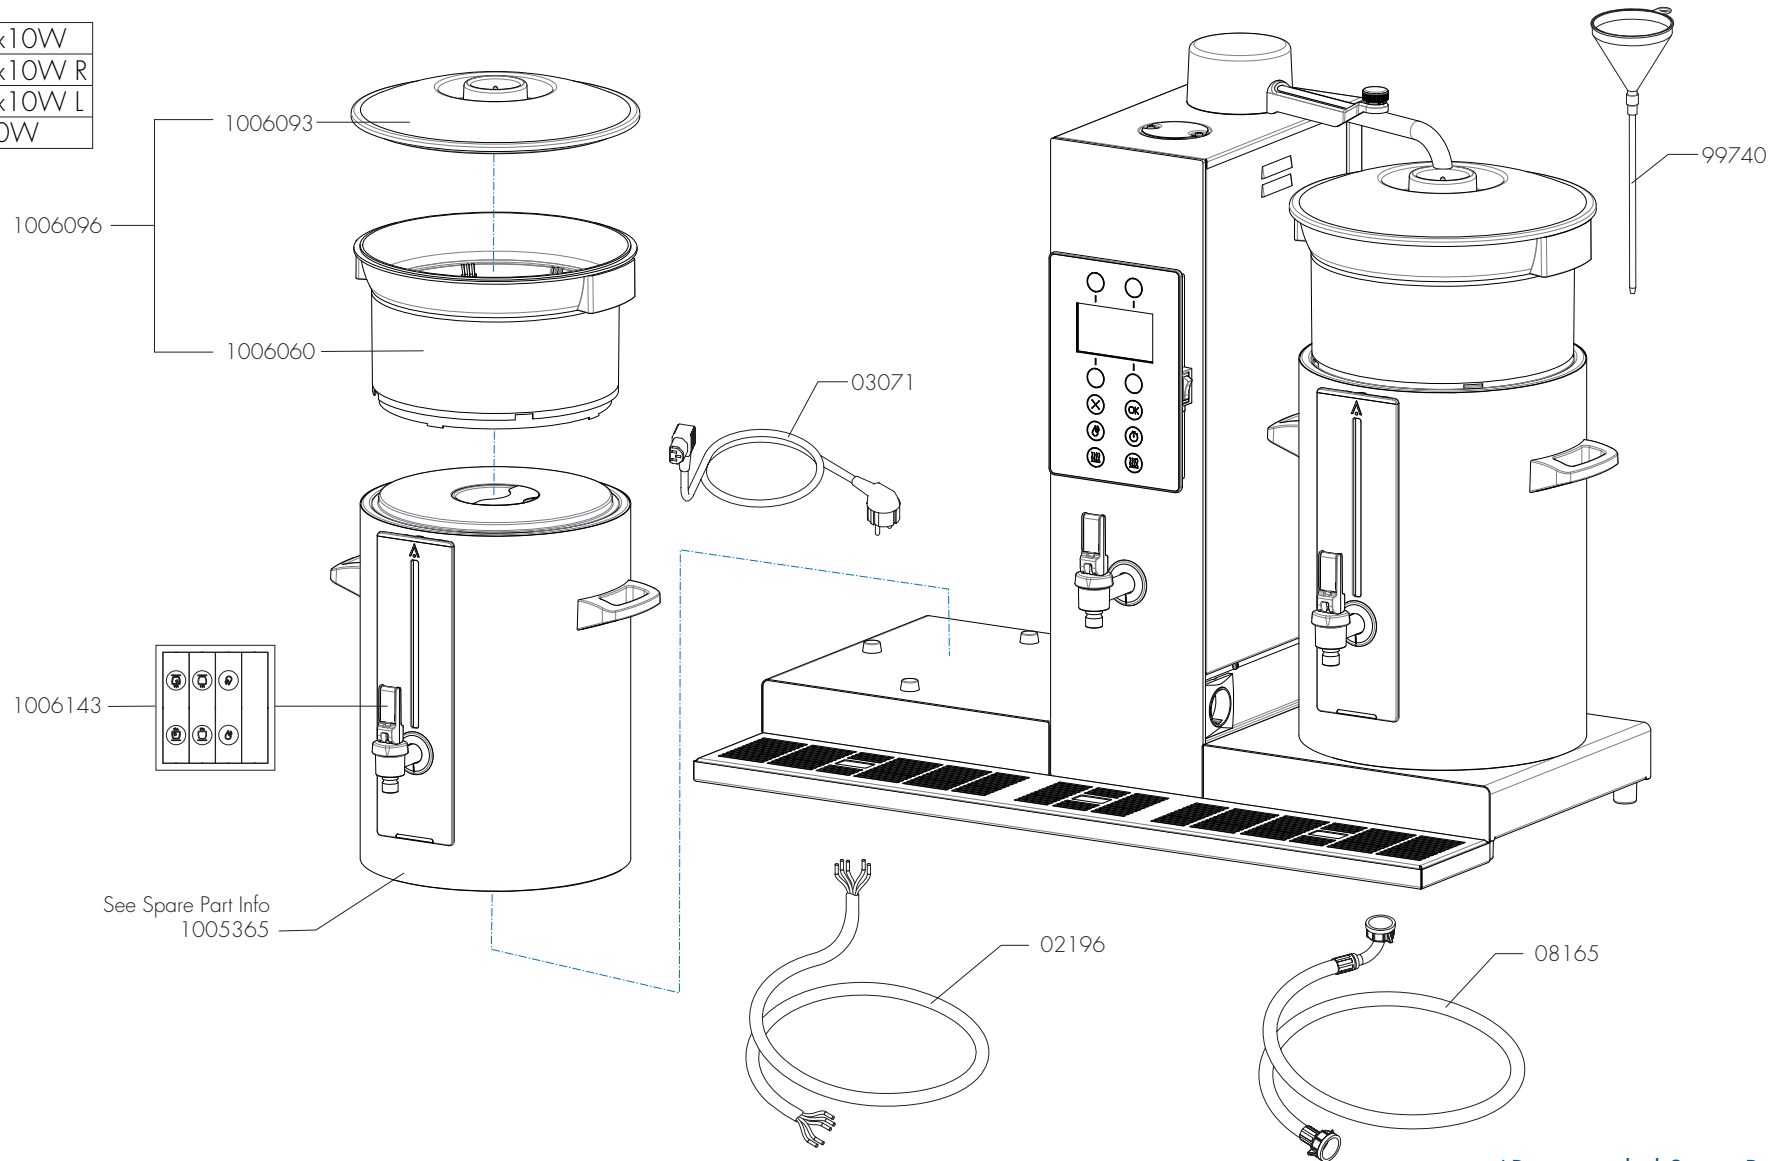

1005402	CB 2x10W
1005403	CB 1x10W R
1005404	CB 1x10W L
1005405	CB 10W

\*Recommended Spare Part

Type : CB 10W  
 Articulenumber : see page 1

From mach. nr. : 1MA  
 Date : 04 - 2017

Page : 1 - 11  
 Rev : 1

Rated voltage : 3N~ 380-415V 50-60Hz 6275W

Drawer : BJW  
 Date : 14-03-17

Spare Parts Info

**ANIMO**

www.animo.eu

\*Recommended Spare Part

Type : CB 10W  
 Articulenumber : see page 1

From mach. nr. : 1MA  
 Date : 04 - 2017

\*Recommended Spare Part

Type : CB 10W  
 Articulenumber : see page 1

From mach. nr. : 1MA  
 Date : 04 - 2017

Page : 4 - 11  
 Rev : 1

Rated voltage : 3N~ 380-415V 50-60Hz 6275W

Drawer : BJW  
 Date : 14-03-17