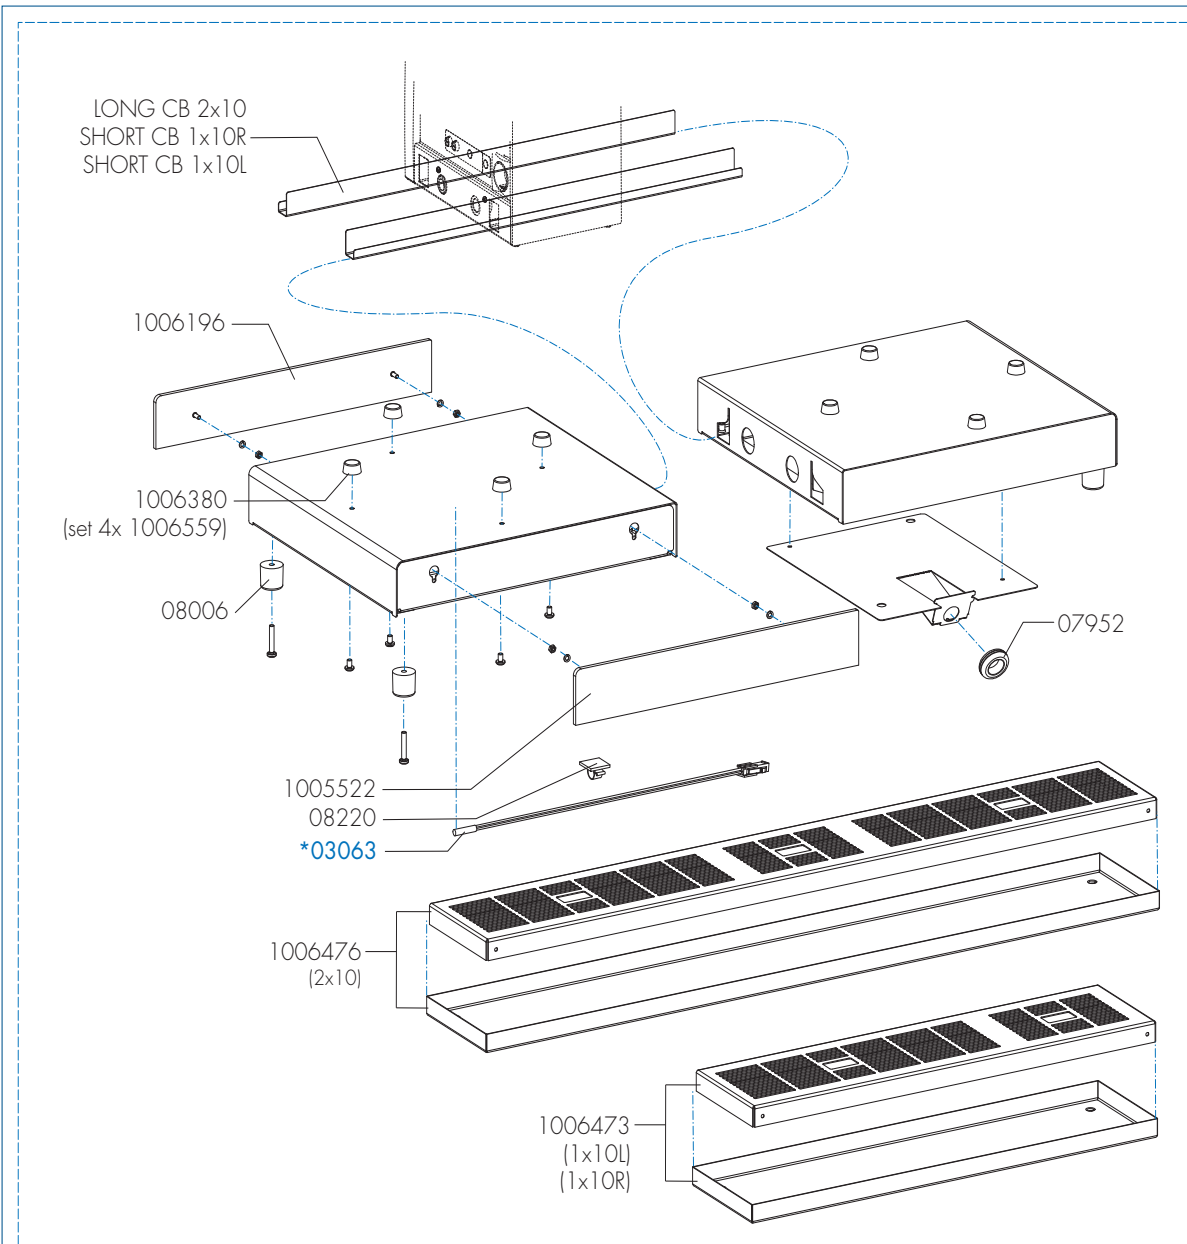

1005402	CB 2x10W
1005403	CB 1x10W R
1005404	CB 1x10W L
1005405	CB 10W

\*Recommended Spare Part

Type : CB 10W  
 Articulenumber : see page 1

From mach. nr. : 1MA  
 Date : 04 - 2017

Page : 1 - 11  
 Rev : 1

Rated voltage : 3N~ 380-415V 50-60Hz 6275W

Drawer : BJW  
 Date : 14-03-17

Spare Parts Info

**ANIMO**

www.animo.eu

\*Recommended Spare Part

Type : CB 10W  
 Articulenumber : see page 1

From mach. nr. : 1MA  
 Date : 04 - 2017