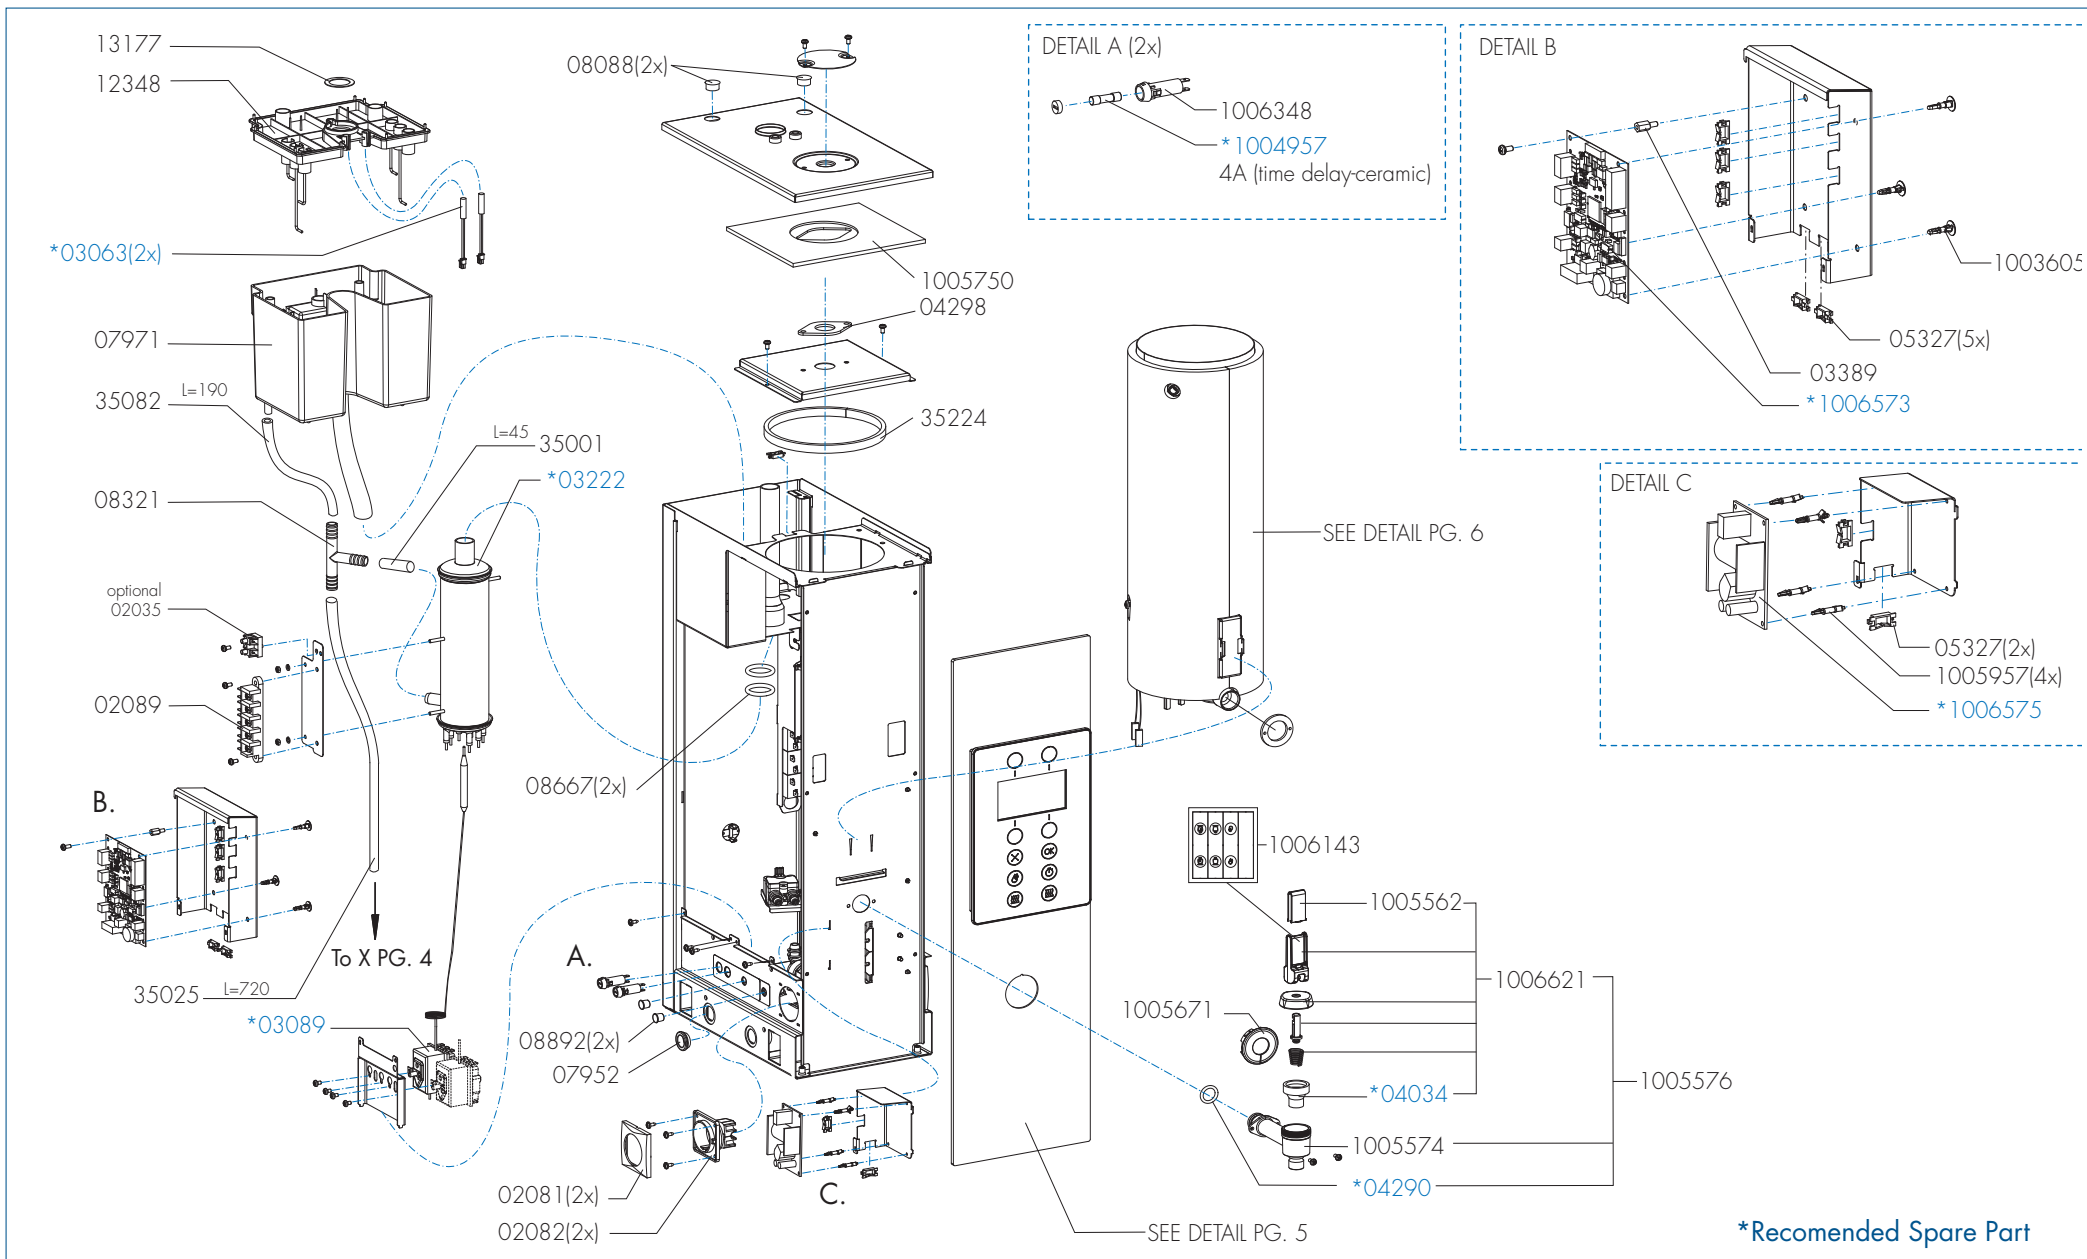

*Recommended Spare Part

Type : CB 10W Articlenumber : see page 1	From mach. nr. : 1MA Date : 04 - 2017	Page : 3 - 11 Rev : 1	 www.animo.eu
Rated voltage : 3N~ 380-415V 50-60Hz 6275W	Drawer : BJW Date : 14-03-17	Spare Parts Info