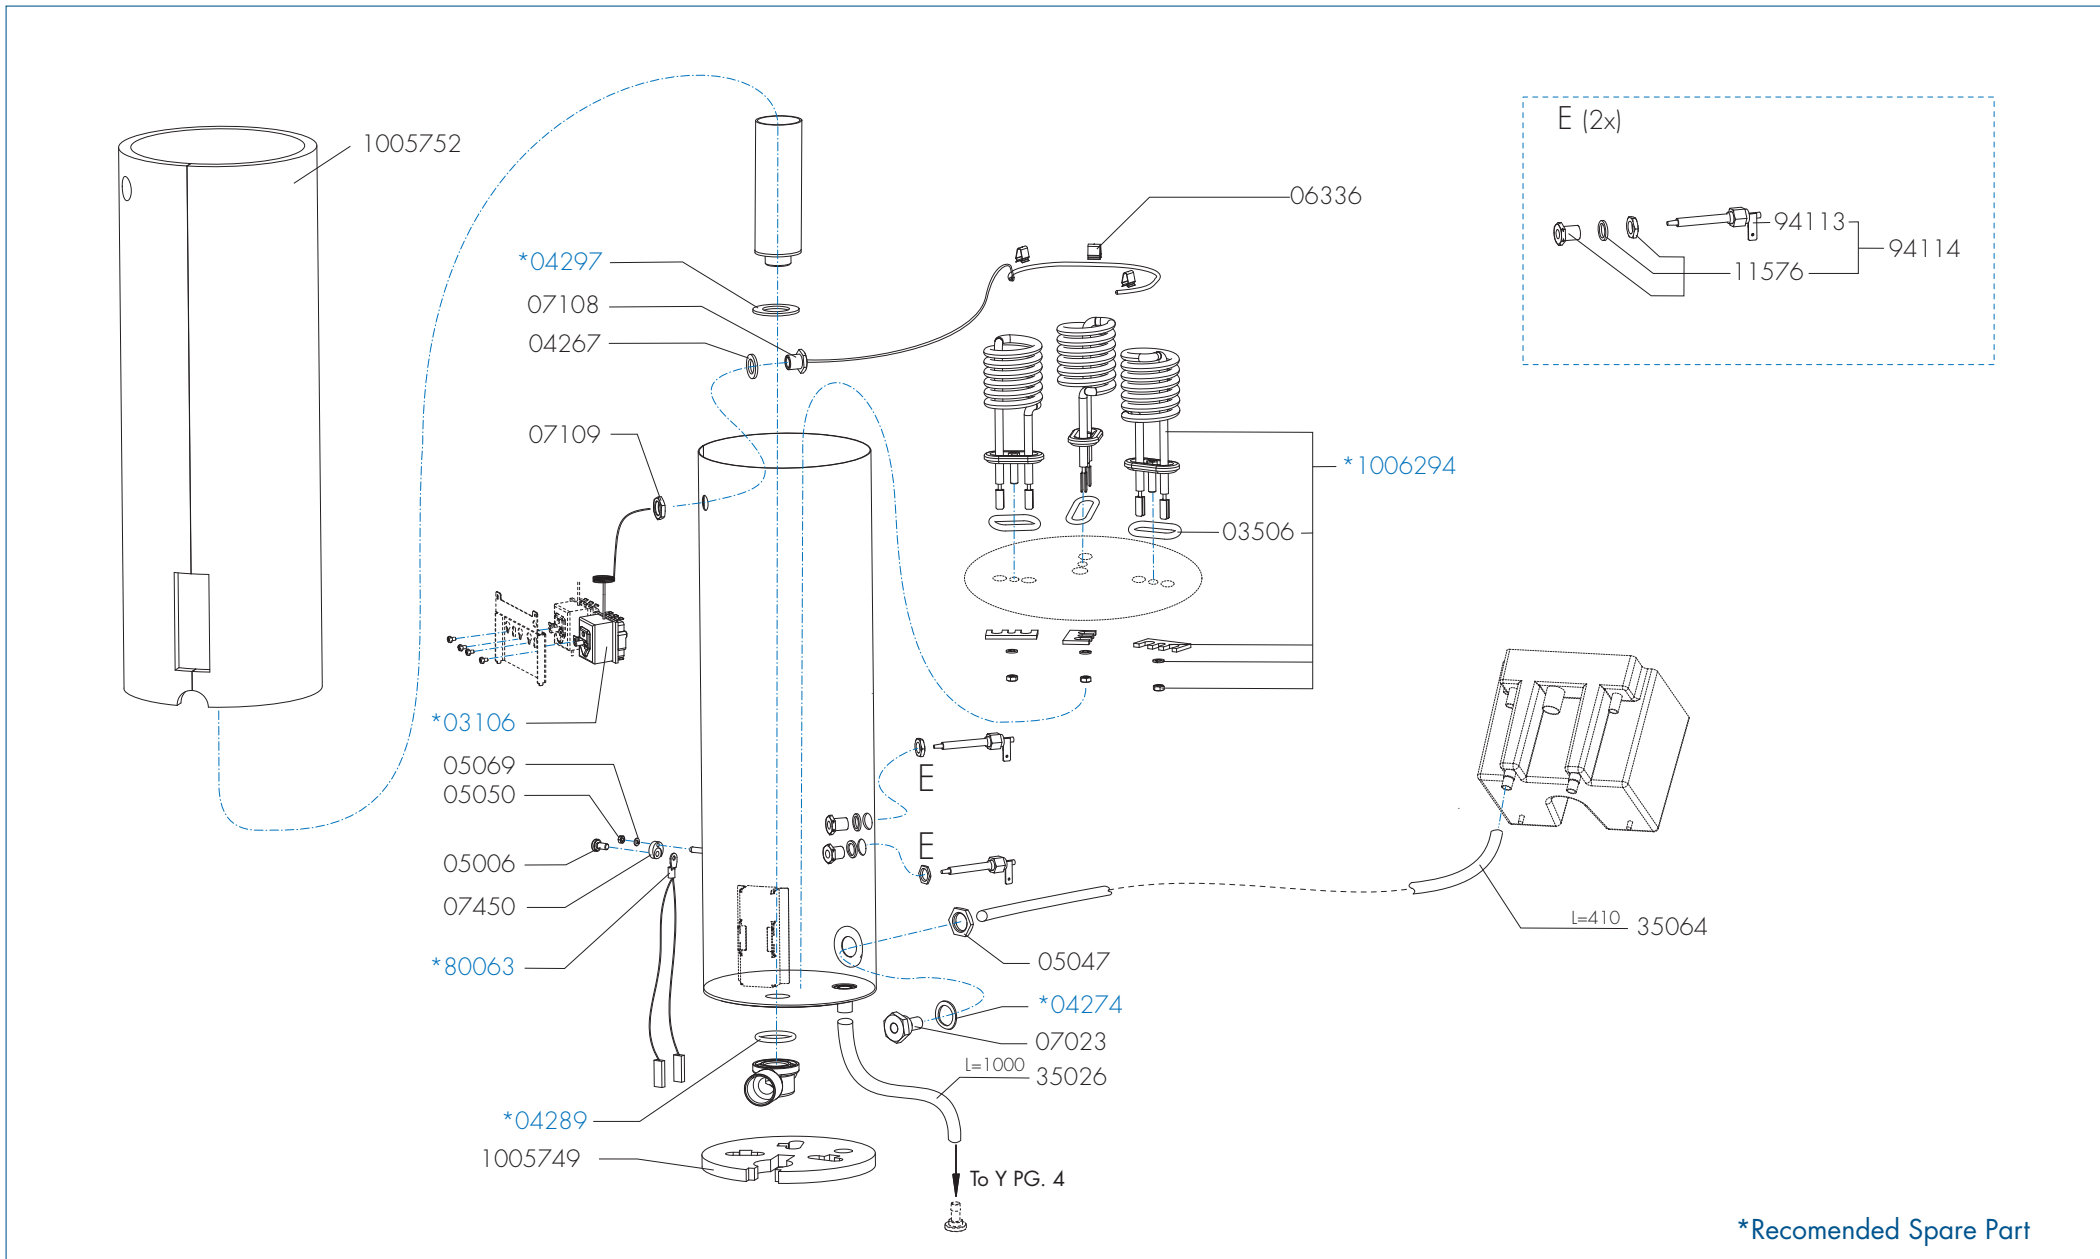

Type : CB 10W
Articulenumber : see page 1

From mach. nr. : 1MA
Date : 04 - 2017

Page : 6 - 11
Rev : 1

Rated voltage : 3N~ 380-415V 50-60Hz 6275W

Drawer : BJW
Date : 14-03-17

Spare Parts Info

ANIMO
www.animo.eu