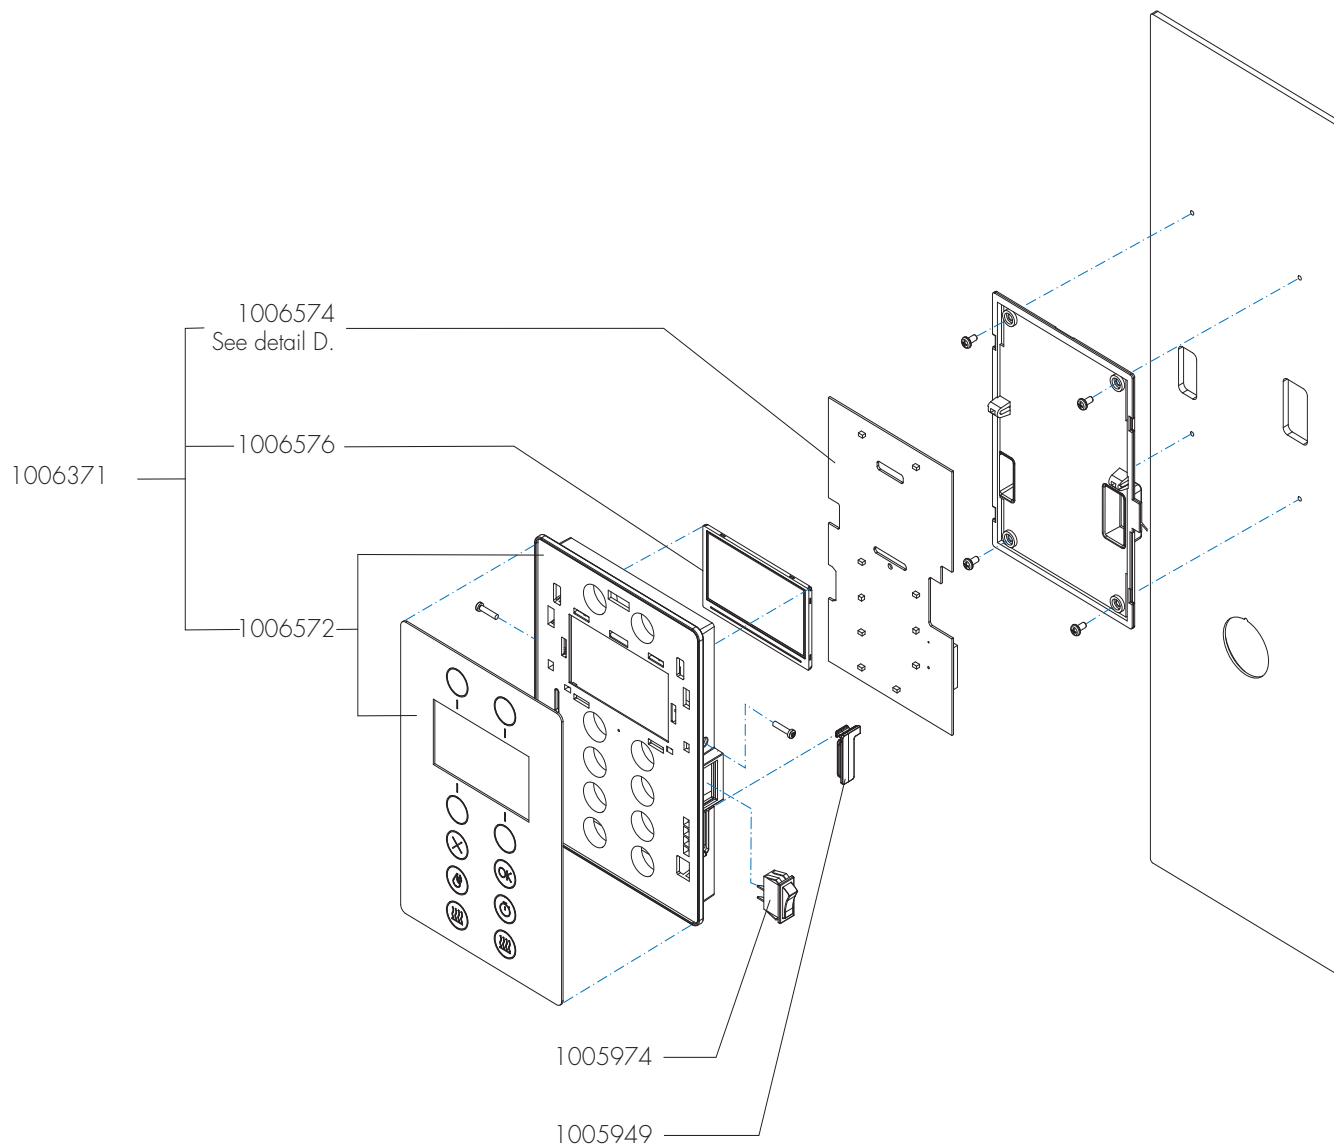

*Recommended Spare Part

Type : CB 10W
Articulenumber : see page 1

From mach. nr. : 1MA
Date : 04 - 2017

Page : 5 - 11
Rev : 1

Rated voltage : 3N~ 380-415V 50-60Hz 6275W

Drawer : BJW
Date : 14-03-17

Spare Parts Info

ANIMO

www.animo.eu