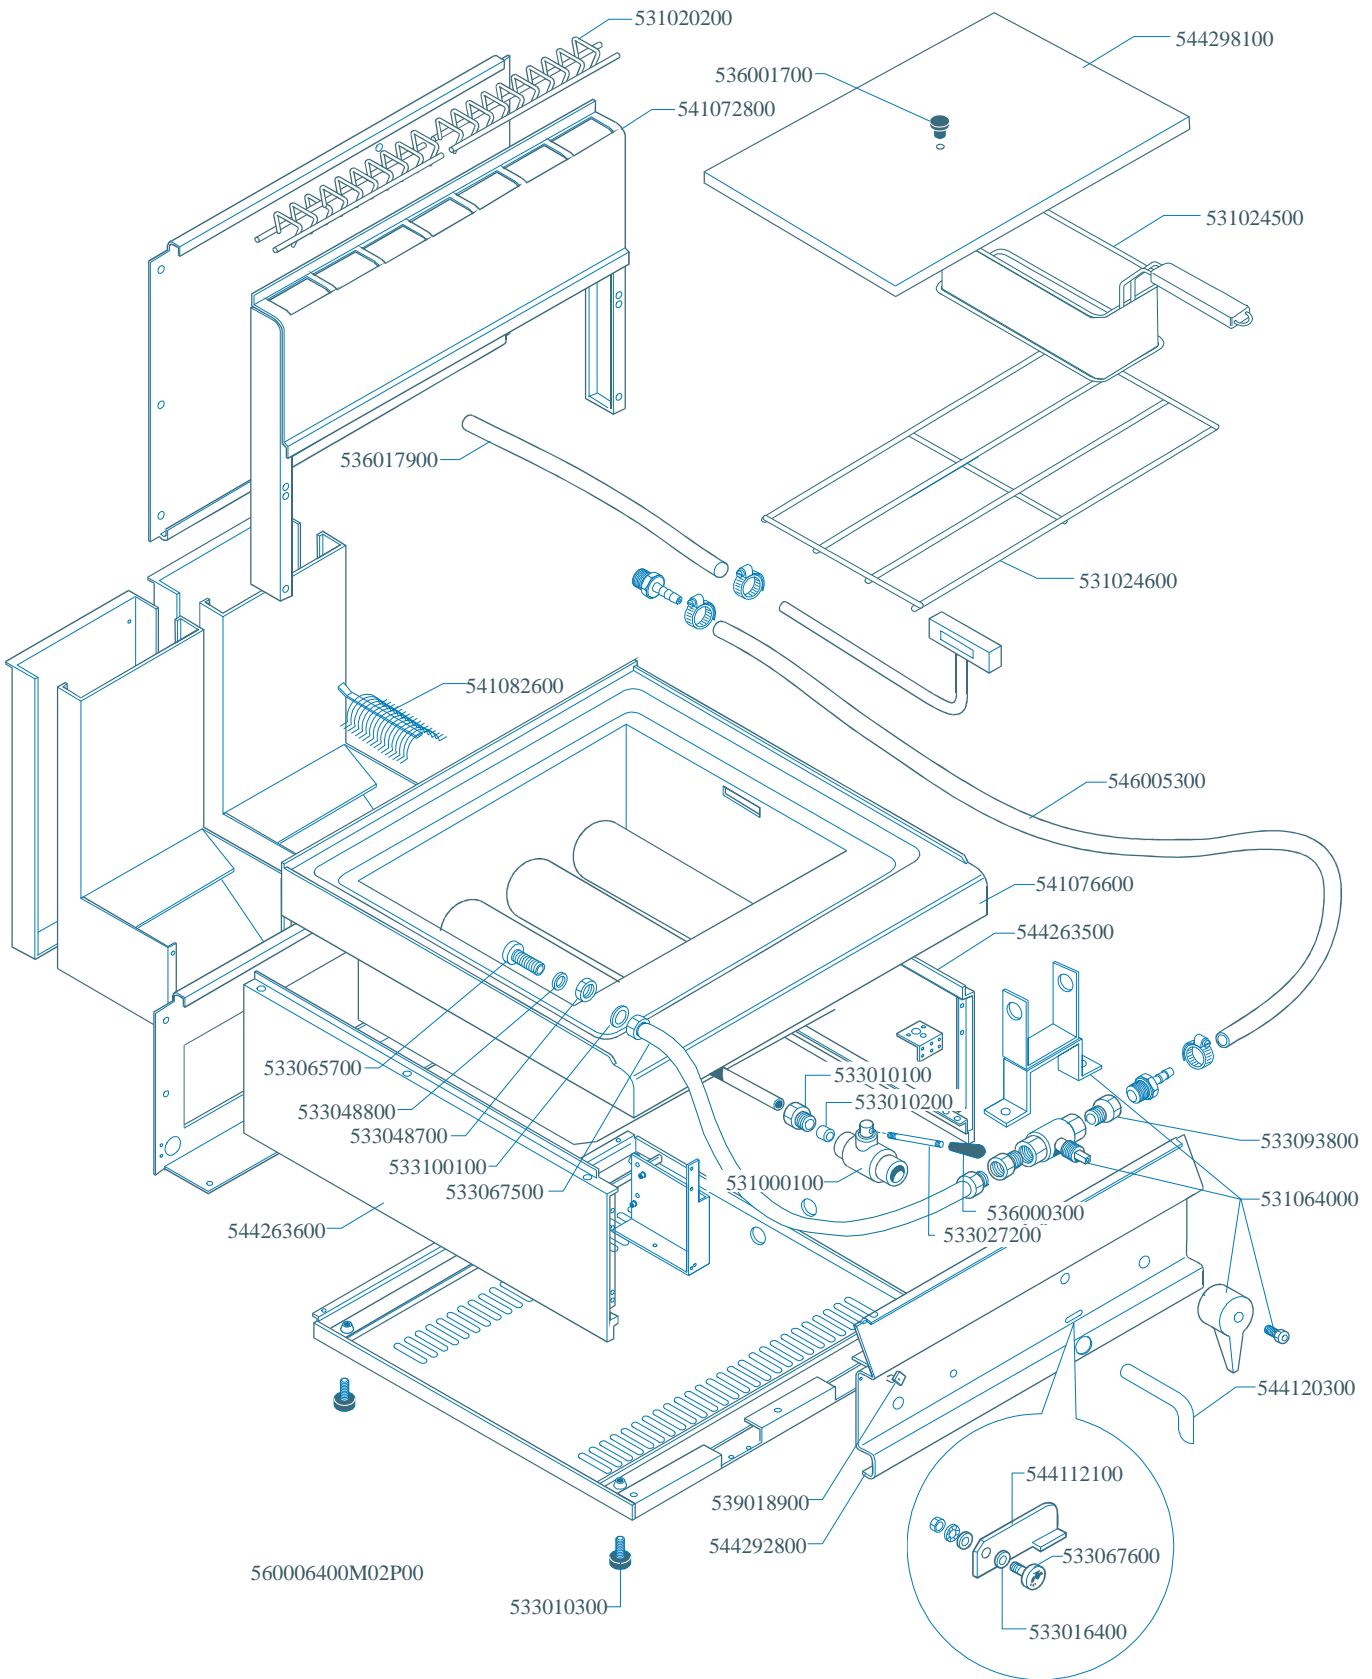

MAGIC PROF 65

GAS / GAS / GAS / GAZ

CP-6G