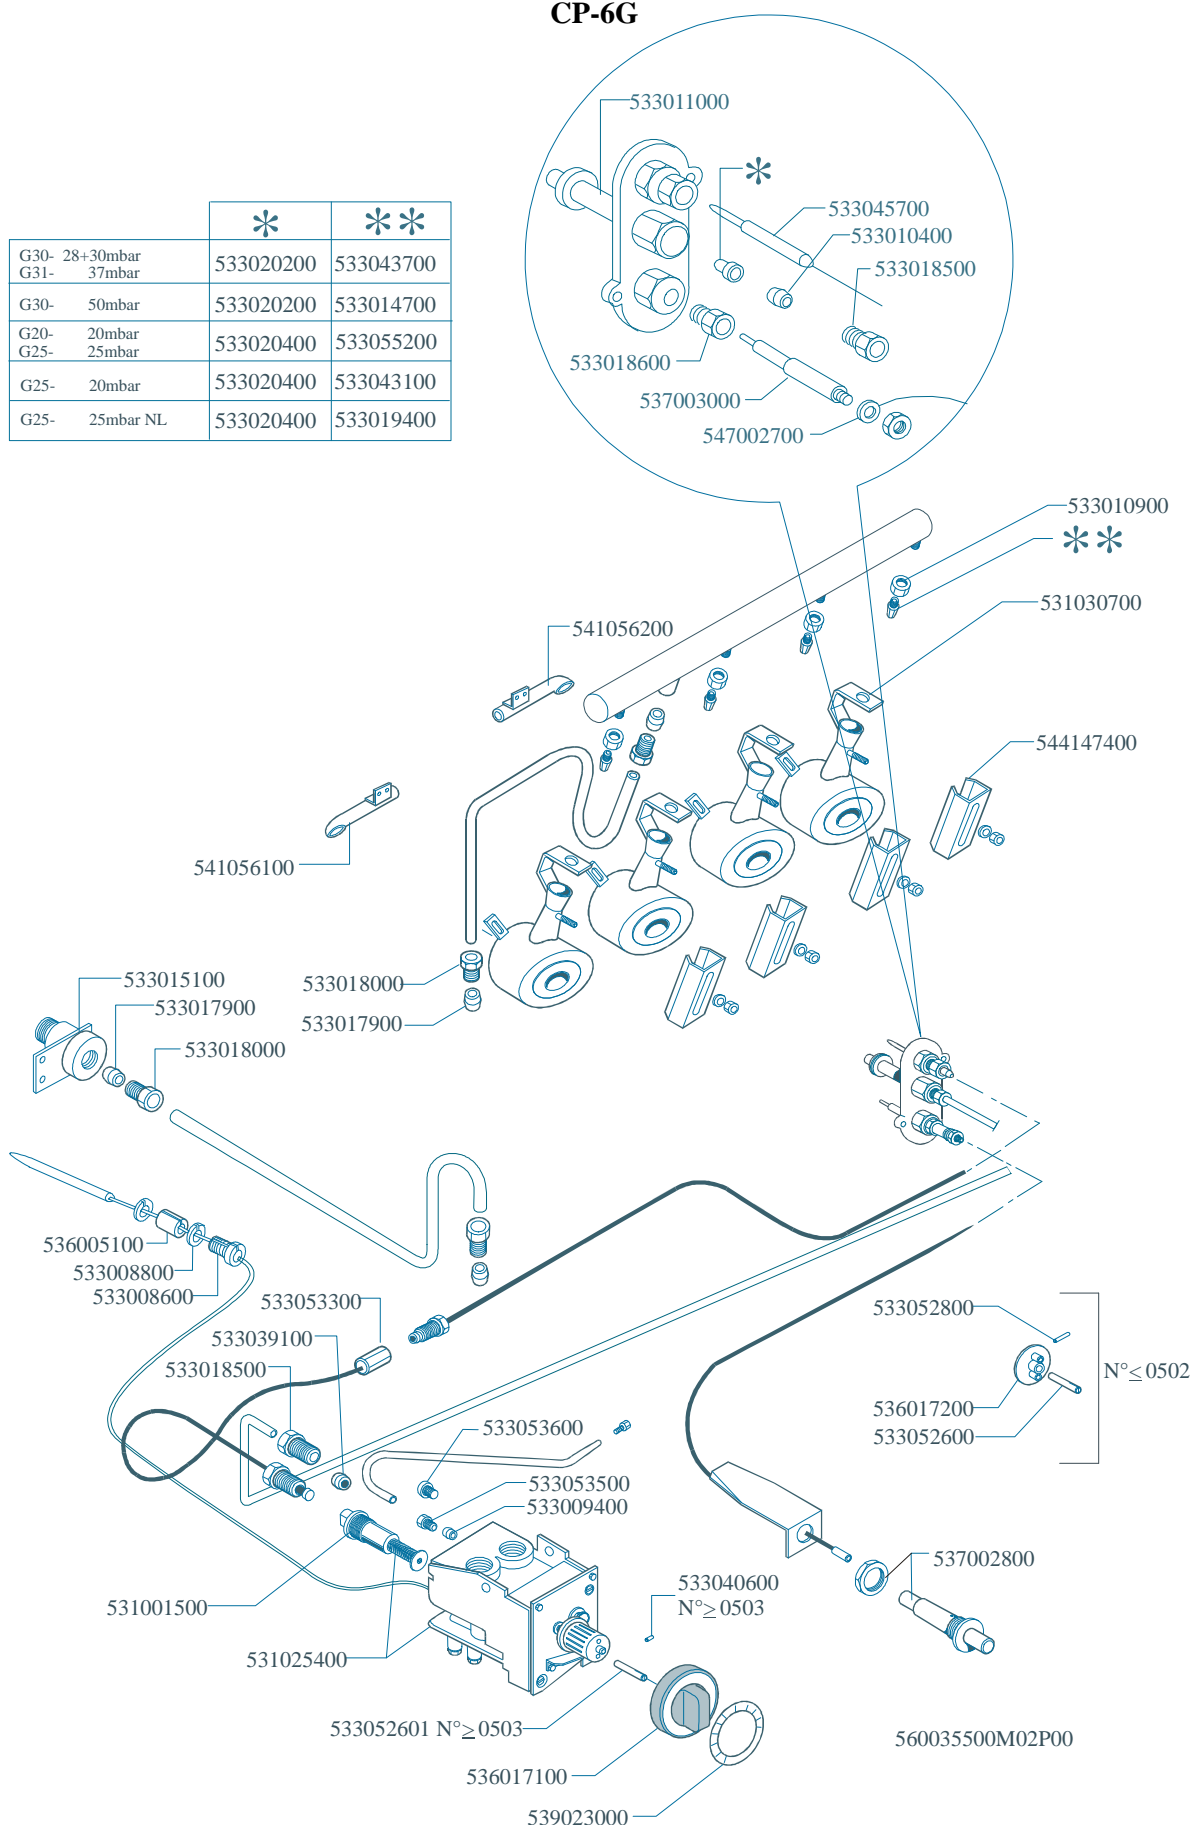

MAGIC PROF 65

GAS / GAS / GAS / GAZ

CP-6G

	*	**
G30- 28+30mbar G31- 37mbar	533020200	533043700
G30- 50mbar	533020200	533014700
G20- 20mbar G25- 25mbar	533020400	533055200
G25- 20mbar	533020400	533043100
G25- 25mbar NL	533020400	533019400