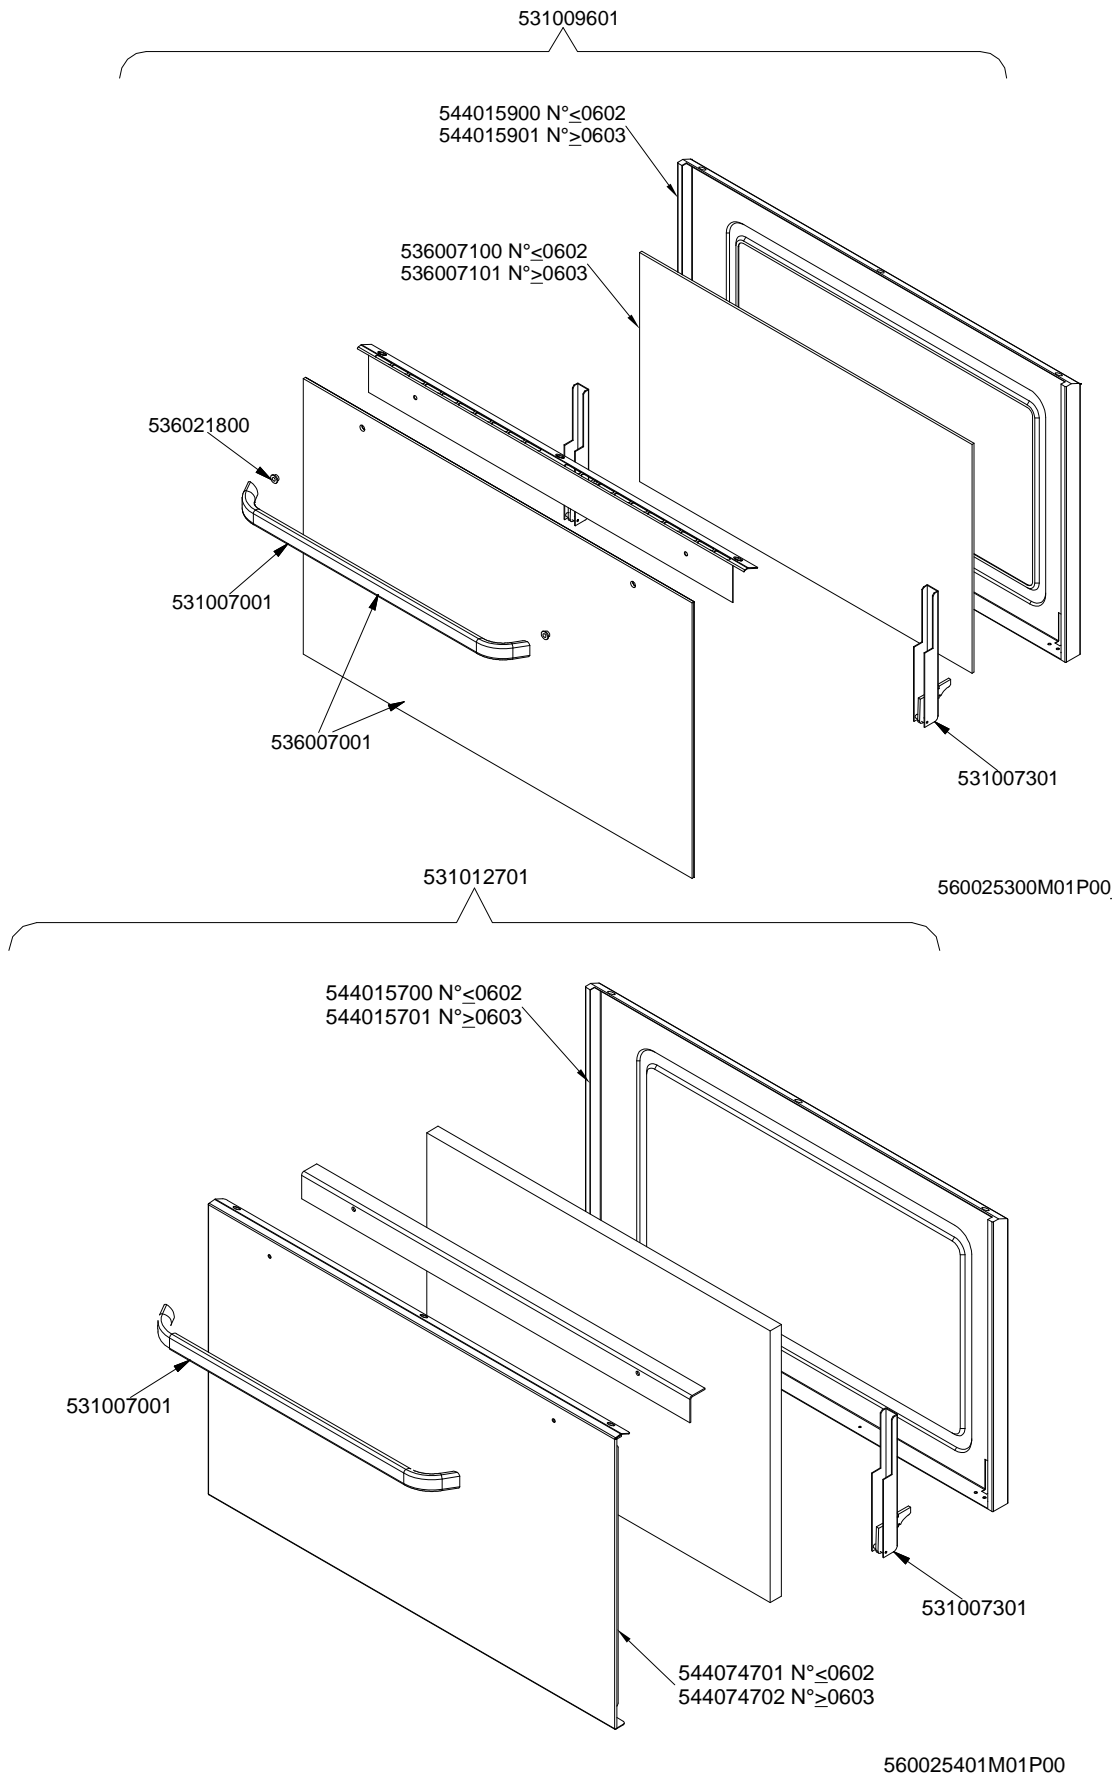

MAGIC SNACK 60

CUCINE / RANGES / HERDE / CUISINIÈRES / N° ≥ 0310

FORNO / OVEN / BACKOFEN / FOUR / CF-8 10 10/6

PORTE / DOORS / TÜREN / PORTES ≤ 0705

PC-E

Page	Pos	Code	Description
001		537002200	ELECTRICAL PLATE D.180 W1500 V230
001		537002100	ELECTRICAL PLATE D.145 W1000 V230
001		537002300	ELECTRICAL PLATE D.220 W2000 V230
001		541026900	NEUTRAL SPACER 800
001		544043701	UPPER PLATE CF-8E
001		544083001	CONTROL PANEL FOR RANGE CFM-8ET
001		544044202	CONTROL PANEL CF-8E
001		537007700	TERMINAL BLOCK THREEPHASE 40A
001		544044401	SIDE NEW CF-8
001		531008100	ADJUSTABLE LEG H9 CHROME
002		537001600	THERMOSTAT 50-320°C SINGLEPHASE
002		537005700	OVEN COMMUTATOR CF-8/10 EL.
002		539023900	SIGN PLATE FOR OVEN TEMPERATURE
002		536013800	KNOB D.70 BLACK 6*5 WITH SPRING
002		539023100	ADHESIVE GRADUATED DISC FOR MAXI OV
002		533037600	LOCK SPRING FOR BULB
002		537014100	WHITE WARNING LIGHT 250V
002		537014200	GREEN WARNING LIGHT 250V
002		537006200	UPPER OVEN HEATING EL.1000+2000W
002		534009100	GRILL PROTECTION CF-8/10
002		534009101	
002		536011300	OVEN GASKET CF-8/10
002		537005400	OVEN BULB 15W 300°C
002		537007900	OVEN BULB-SOCKET
002		531012401	OVEN DOOR WHEEL HOLDER F.CF-8/10
002		531013600	SIDE GRID FOR MAXI/VENTILATED OVEN
002		531006700	OVEN GRID FOR CF-8/10
002		534002200	OVEN DRIPPING-PAN CF-8/10
002		537006300	LOWER OVEN HEATING EL.W1750 230CF8/
003		531009601	COMPLETE GLASS OVEN DOOR
003		544015900	INNER GLASSDOOR OF MAXI OVEN
003		544015901	INNER-DOOR FOR MAXI OVEN *GLASS*
003		536007100	INTERNAL GLASS OVEN DOOR CF-8/10
003		536007101	
003		536021800	DOOR HANDLE SPACER FOR MAXI OVEN
003		531007001	OVEN GLASS DOOR HANDLE CF-8/10
003		536007001	EXTERNAL GLASS OVEN DOOR CF8/10
003		531007301	DOOR HINGE FOR MAXI OVEN CF-8/10
003		531012701	STAINLESS STEEL OVEN DOOR 60/65LINE
003		544015700	INNER DOOR OF MAXI OVEN
003		544015701	INNER-DOOR FOR MAXI OVEN
003		544074701	S/S MAXI OVEN DOOR PANEL
003		544074702	
004		537000300	COMMUTATOR 7 POSITIONS S.49 16A
004		536002100	KNOB 7 POSITIONS SNACK
004		537014100	WHITE WARNING LIGHT 250V