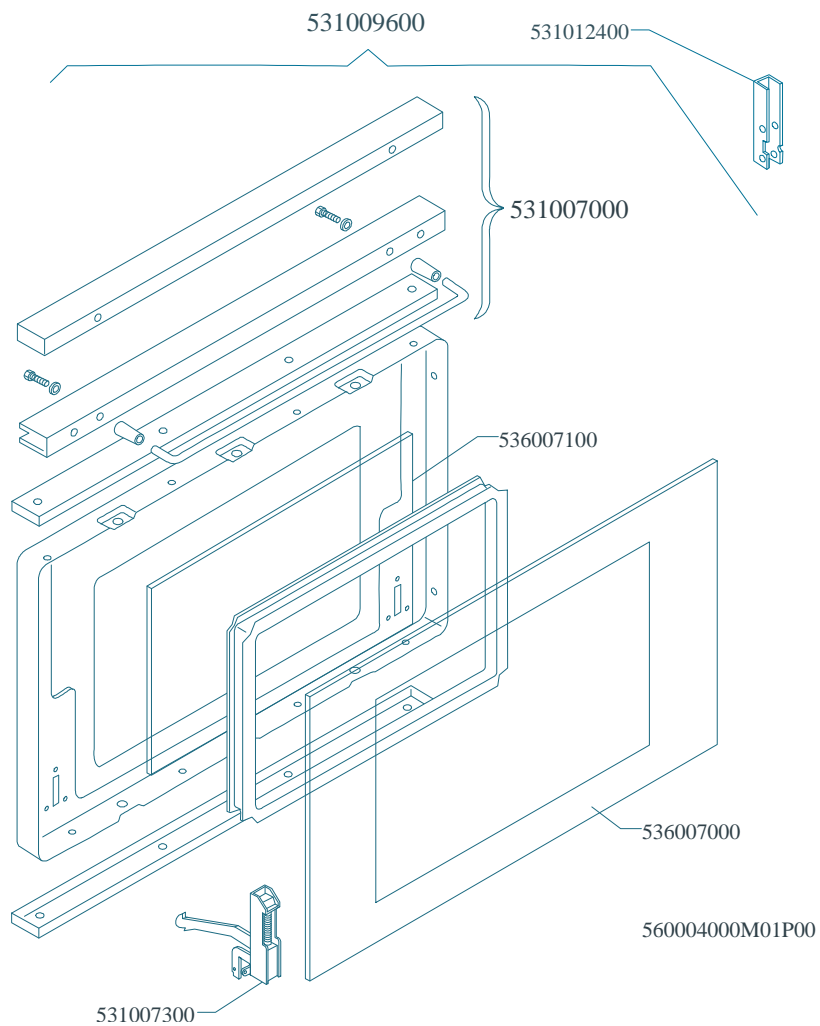

PORTE / DOORS / TÜREN / PORTES

Page	Pos	Code	Description
001		544044300	SIDE 1000 RANGE
001		531008100	ADJUSTABLE LEG H9 CHROME
001		537007700	TERMINAL BLOCK THREEPHASE 40A
002		541027000	NEUTRAL SPACER 1000
002		537002300	ELECTRICAL PLATE D.220 W2000 V230
002		537002200	ELECTRICAL PLATE D.180 W1500 V230
002		537002100	ELECTRICAL PLATE D.145 W1000 V230
002		544043600	UPPER PLATE CF-10E
002		537000300	COMMUTATOR 7 POSITIONS S.49 16A
002		536002100	KNOB 7 POSITIONS SNACK
002		537014100	WHITE WARNING LIGHT 250V
002		544083100	CONTROL PANEL FOR RANGE CFM-10ET
003		539018800	INDEX FOR OVEN KNOB
003		539023800	SIGN PLATE FOR OVEN TIMER
003		539023900	SIGN PLATE FOR OVEN TEMPERATURE
003		539024000	SIGN PLATE FOR OVEN SELECTOR
003		537019300	TIMER FOR MULTIFUNCTION OVEN
003		537019100	THERMOSTAT FOR MULTIFUNCTION OVEN
003		537014100	WHITE WARNING LIGHT 250V
003		537014200	GREEN WARNING LIGHT 250V
003		537019200	SELECTOR FOR MULTIFUNCTION OVEN
003		537006800	FAN 240V CF-62
003		537019000	CIRCULAR HEATING ELEMENT FOR OVEN
003		539023400	ADHESIVE GRADUATED DISC F.KNOB
003		539023500	ADHESIVE GRAD.DISC *E.MULTIF.TERM.
003		539023300	ADHESIVE GRADUATED DISC FOR KNOB
003		536013800	KNOB D.70 BLACK 6*5 WITH SPRING
003		537006200	UPPER OVEN HEATING EL.1000+2000W
003		537006300	LOWER OVEN HEATING EL.W1750 230CF8/
003		537005300	MOTOR FOR SPIT CF-8/10
003		531038100	SPIT FOR MAXI MULTIF. NEW OVEN
003		536018300	GRIP FOR ROTATING SPIT
003		537005400	OVEN BULB 15W 300°C
003		534009100	GRILL PROTECTION CF-8/10
003		536011300	OVEN GASKET CF-8/10
003		537007900	OVEN BULB-SOCKET
003		531006700	OVEN GRID FOR CF-8/10
003		534002200	OVEN DRIPPING-PAN CF-8/10
003		531013600	SIDE GRID FOR MAXI/VENTILATED OVEN
004		531012700	STAINLESS STEEL OVEN DOOR CF-8/10
004		531007900	STAINLESS STEEL DOOR WHEEL HOLDER
004		544074700	STAINLESS STEEL OVEN DOOR PANEL
004		541025200	STAINLESS STEEL OVEN DOOR HANDLE
004		531008200	STAINLESS STEEL DOOR HINGE CF-8/10
004		531009600	COMPLETE GLASS OVEN DOOR
004		531012400	GLASS DOOR WHEEL HOLDER CF-8/10
004		531007000	OVEN GLASS DOOR HANDLE CF-8/10
004		536007100	INTERNAL GLASS OVEN DOOR CF-8/10
004		536007000	EXTERNAL GLASS OVEN DOOR CF8/10
004		531007300	GLASS DOOR HINGE CF-8/10