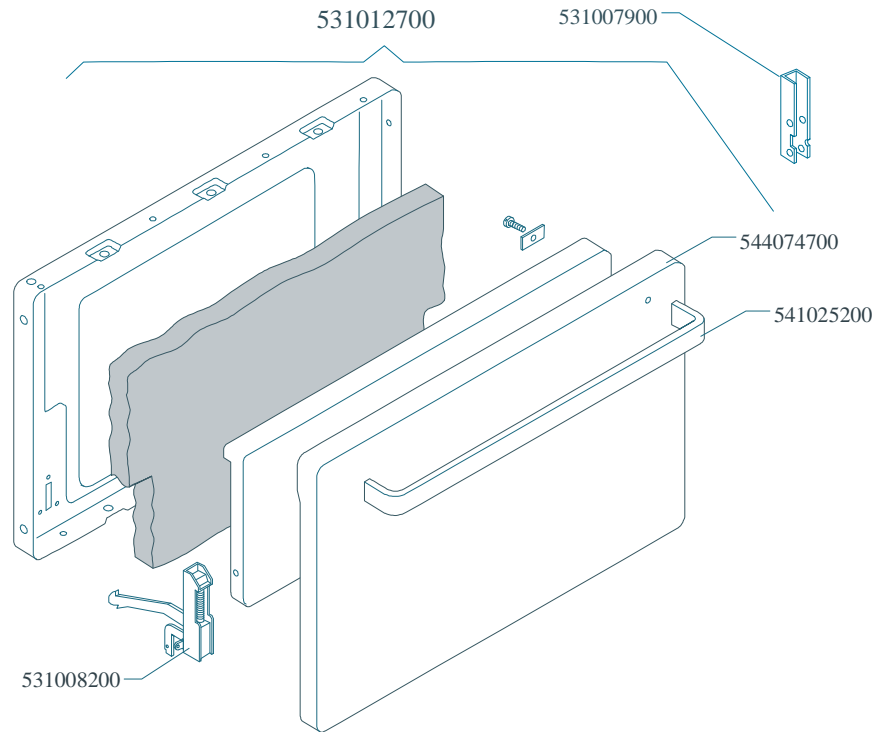

PORTE / DOORS / TÜREN / PORTES

Page	Pos	Code	Description
001		544044300	SIDE 1000 RANGE
001		531008100	ADJUSTABLE LEG H9 CHROME
001		537007700	TERMINAL BLOCK THREEPHASE 40A
002		541027000	NEUTRAL SPACER 1000
002		537002300	ELECTRICAL PLATE D.220 W2000 V230
002		537002200	ELECTRICAL PLATE D.180 W1500 V230
002		537002100	ELECTRICAL PLATE D.145 W1000 V230
002		544043600	UPPER PLATE CF-10E
002		537000300	COMMUTATOR 7 POSITIONS S.49 16A
002		536002100	KNOB 7 POSITIONS SNACK
002		537014100	WHITE WARNING LIGHT 250V
002		544083100	CONTROL PANEL FOR RANGE CFM-10ET
003		539018800	INDEX FOR OVEN KNOB
003		539023800	SIGN PLATE FOR OVEN TIMER
003		539023900	SIGN PLATE FOR OVEN TEMPERATURE
003		539024000	SIGN PLATE FOR OVEN SELECTOR
003		537019300	TIMER FOR MULTIFUNCTION OVEN
003		537019100	THERMOSTAT FOR MULTIFUNCTION OVEN
003		537014100	WHITE WARNING LIGHT 250V
003		537014200	GREEN WARNING LIGHT 250V
003		537019200	SELECTOR FOR MULTIFUNCTION OVEN
003		537006800	FAN 240V CF-62
003		537019000	CIRCULAR HEATING ELEMENT FOR OVEN
003		539023400	ADHESIVE GRADUATED DISC F.KNOB
003		539023500	ADHESIVE GRAD.DISC *E.MULTIF.TERM.
003		539023300	ADHESIVE GRADUATED DISC FOR KNOB
003		536013800	KNOB D.70 BLACK 6*5 WITH SPRING
003		537006200	UPPER OVEN HEATING EL.1000+2000W
003		537006300	LOWER OVEN HEATING EL.W1750 230CF8/
003		537005300	MOTOR FOR SPIT CF-8/10
003		531038100	SPIT FOR MAXI MULTIF. NEW OVEN
003		536018300	GRIP FOR ROTATING SPIT
003		537005400	OVEN BULB 15W 300°C
003		534009100	GRILL PROTECTION CF-8/10
003		536011300	OVEN GASKET CF-8/10
003		537007900	OVEN BULB-SOCKET
003		531006700	OVEN GRID FOR CF-8/10
003		534002200	OVEN DRIPPING-PAN CF-8/10
003		531013600	SIDE GRID FOR MAXI/VENTILATED OVEN
004		531012700	STAINLESS STEEL OVEN DOOR CF-8/10
004		531007900	STAINLESS STEEL DOOR WHEEL HOLDER
004		544074700	STAINLESS STEEL OVEN DOOR PANEL
004		541025200	STAINLESS STEEL OVEN DOOR HANDLE
004		531008200	STAINLESS STEEL DOOR HINGE CF-8/10
004		531009600	COMPLETE GLASS OVEN DOOR
004		531012400	GLASS DOOR WHEEL HOLDER CF-8/10
004		531007000	OVEN GLASS DOOR HANDLE CF-8/10
004		536007100	INTERNAL GLASS OVEN DOOR CF-8/10
004		536007000	EXTERNAL GLASS OVEN DOOR CF8/10
004		531007300	GLASS DOOR HINGE CF-8/10