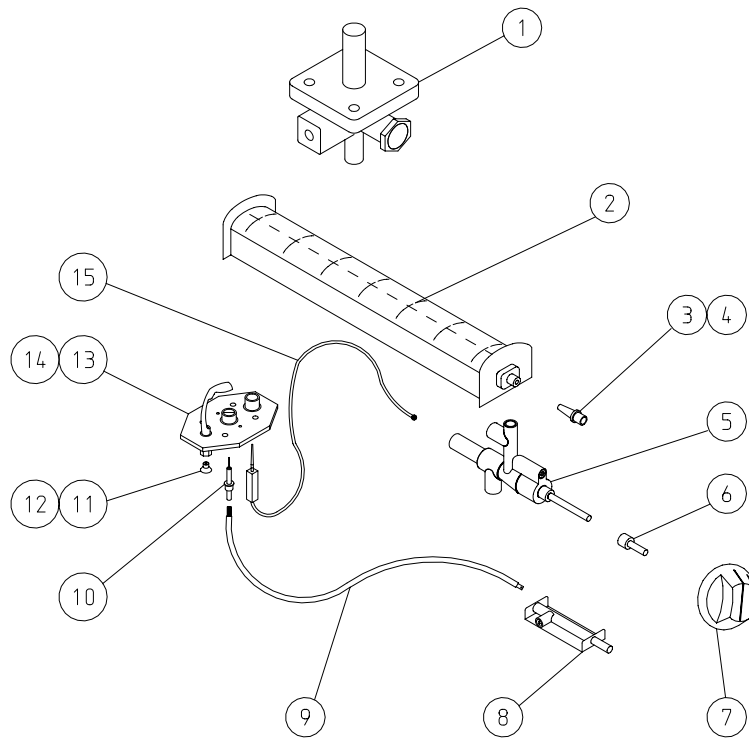

G2078 BOILING PANS

45, 90 and 135 litres

SP/DP

SPARES

RZZ 366 Ref. 1

FOODSERVICE EQUIPMENT

FITMENTS

Item	Description	45 litre model	90 litre model	135 litre model
1.	Pan lid c/w handle	530730002	530740002	530750002
2.	Handle assembly	530730006	530730006	530730006
3.	Strainer	530730027	530740009	530750008
4.	Pan assembly	530730029	530740011	530750010
5.	Outer casing	530730004	530740003	530750003
6.	Lid holder	530730026	530740008	530750007
7.	Adjustable foot	530730025	530730025	530730025
8.	Draw-off cock	530730024	530730024	530730024
9.	Filling funnel	530730023	530730023	530730023
10.	Swivel lock washer	530730022	530730022	530730022
11.	Swivel tap bracket	530730005	530730005	530730005
12.	Swivel tap assembly	530730021	530730021	530730021
13.	Knurled nut	530730031	530730031	530730031
14.	Pin for securing clamp	530730032	530730032	530730032
15.	Securing clamp	530730030	530730030	530730030
16.	Lift-out pan (dual purpose only)	530730028	530740010	530750009

CONTROLS

Item	Description	45 litre model	90 litre model	135 litre model
1.	Governor	530730007	530730007	530730007
2.	Burner assembly	530730008	530730004	530740004
3.	Burner injector (natural gas)	530730009	530740005	530750004
4.	Burner injector (propane gas)	530730010	530740006	530750005
5.	Control valve	530730020	530740020	530730020
6.	Spindle adaptor	530730011	530740011	530730011
7.	Control knob	530730003	530730003	530730003
8.	Piezo spark igniter	530730012	530730012	530730012
9.	Electrode lead	530730014	530740007	530740007
10.	Pilot burner electrode	530730013	530730013	530730013
11.	Pilot jet (natural gas)	530730018	530730018	530730018
12.	Pilot jet (propane gas)	530730019	530730019	530730019
13.	Pilot burner assembly (natural gas)	530730016	530730016	530730016
14.	Pilot burner assembly (propane gas)	530730017	530730017	530730017
15.	Thermocouple	530730015	530730015	530730015