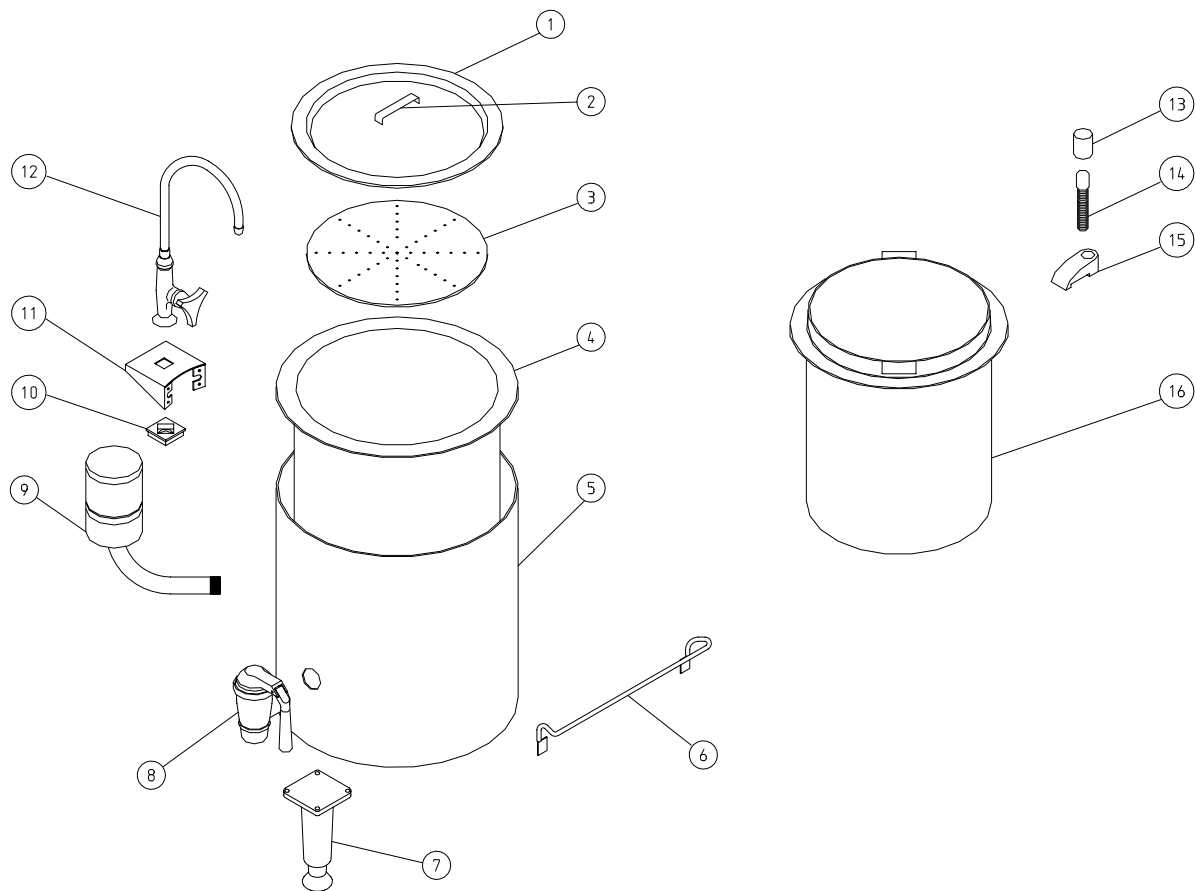

G2078 BOILING PANS

45, 90 and 135 litres

SP/DP

SPARES

RZZ 366 Ref. 1

FOODSERVICE EQUIPMENT

FITMENTS

Item	Description	45 litre model	90 litre model	135 litre model
1.	Pan lid c/w handle	530730002	530740002	530750002
2.	Handle assembly	530730006	530730006	530730006
3.	Strainer	530730027	530740009	530750008
4.	Pan assembly	530730029	530740011	530750010
5.	Outer casing	530730004	530740003	530750003
6.	Lid holder	530730026	530740008	530750007
7.	Adjustable foot	530730025	530730025	530730025
8.	Draw-off cock	530730024	530730024	530730024
9.	Filling funnel	530730023	530730023	530730023
10.	Swivel lock washer	530730022	530730022	530730022
11.	Swivel tap bracket	530730005	530730005	530730005
12.	Swivel tap assembly	530730021	530730021	530730021
13.	Knurled nut	530730031	530730031	530730031
14.	Pin for securing clamp	530730032	530730032	530730032
15.	Securing clamp	530730030	530730030	530730030
16.	Lift-out pan (dual purpose only)	530730028	530740010	530750009

CONTROLS

Item	Description	45 litre model	90 litre model	135 litre model
1.	Governor	530730007	530730007	530730007
2.	Burner assembly	530730008	530730004	530740004
3.	Burner injector (natural gas)	530730009	530740005	530750004
4.	Burner injector (propane gas)	530730010	530740006	530750005
5.	Control valve	530730020	530740020	530730020
6.	Spindle adaptor	530730011	530740011	530730011
7.	Control knob	530730003	530730003	530730003
8.	Piezo spark igniter	530730012	530730012	530730012
9.	Electrode lead	530730014	530740007	530740007
10.	Pilot burner electrode	530730013	530730013	530730013
11.	Pilot jet (natural gas)	530730018	530730018	530730018
12.	Pilot jet (propane gas)	530730019	530730019	530730019
13.	Pilot burner assembly (natural gas)	530730016	530730016	530730016
14.	Pilot burner assembly (propane gas)	530730017	530730017	530730017
15.	Thermocouple	530730015	530730015	530730015