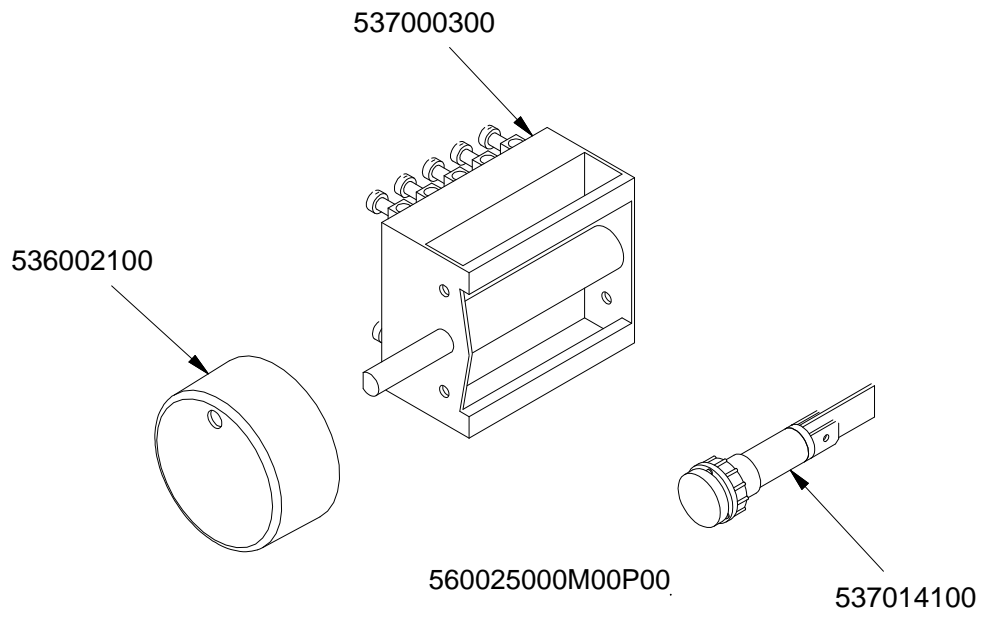

PC-E

Page	Pos	Code	Description
001		537002200	ELECTRICAL PLATE D.180 W1500 V230
001		537002100	ELECTRICAL PLATE D.145 W1000 V230
001		541015500	NEUTRAL SPACER 62
001		544060502	UPPER PLATE NEW PC-62E CF-62E
001		544041101	CONTROL PANEL CF-62E
001		537007600	TERMINAL BLOCK SINGLEPHASE 40A
001		544040901	SIDE RANGE CF-62
001		531008100	ADJUSTABLE LEG H9 CHROME
002		539024000	SIGN PLATE FOR OVEN SELECTOR
002		537019201	OVEN COMMUTATOR MULTIF.60+65
002		536013800	KNOB D.70 BLACK 6*5 WITH SPRING
002		539023301	ADHESIVE GRADUATED*EL.MULTIF.COMM.
002		537014100	WHITE WARNING LIGHT 250V
002		537014200	GREEN WARNING LIGHT 250V
002		539023900	SIGN PLATE FOR OVEN TEMPERATURE
002		537019101	THERMOSTAT MONOPHAS.050-320°C F.MF
002		539023800	SIGN PLATE FOR OVEN TIMER
002		537019300	TIMER FOR MULTIFUNCTION OVEN
002		537019301	
002		539023501	ADHESIVE GRAD.DISC *E.MULTIF.TERM.
002		539023400	ADHESIVE GRADUATED DISC F.KNOB
002		537006402	OVEN ELEMENT * 62 SUP. 2500W 230V
002		533095900	PIN FOR GRIDHOLDER SUPPORT CF 60
002		537006800	FAN 240V CF-62
002		537019000	CIRCULAR HEATING ELEMENT FOR OVEN
002		534018000	
002		536011402	OVEN GASKET CF-62
002		533084801	PANEL SPACER OF AIR DIFF.MAXI OVEN
002		537005400	OVEN BULB 15W 300°C
002		537007900	OVEN BULB-SOCKET
002		533079700	LOCK SPRING FOR BULB §3/§4
002		531012402	DOOR WHEEL HOLDER FOR MAXI OVEN
002		531037801	SUPPORT GRID OVEN NEW CF-62E
002		531012802	OVEN GRID CF-62E
002		537025001	OVEN HEATING EL.W1600 V230 62
002		531012502	COMPLETE OVEN DOOR 60*GLAS
002		536011102	
002		536021801	DOOR HANDLE SPACER FOR MAXI OVEN
002		536006502	OVEN DOOR HANDLE 60LINE AL.
002		531064500	EXTERNAL GLASS OVEN DOOR+FRAME*CF62
002		531007102	OVEN DOOR HINGE FOR 60LINE
003		537000300	COMMUTATOR 7 POSITIONS S.49 16A
003		536002100	KNOB 7 POSITIONS SNACK
003		537014100	WHITE WARNING LIGHT 250V