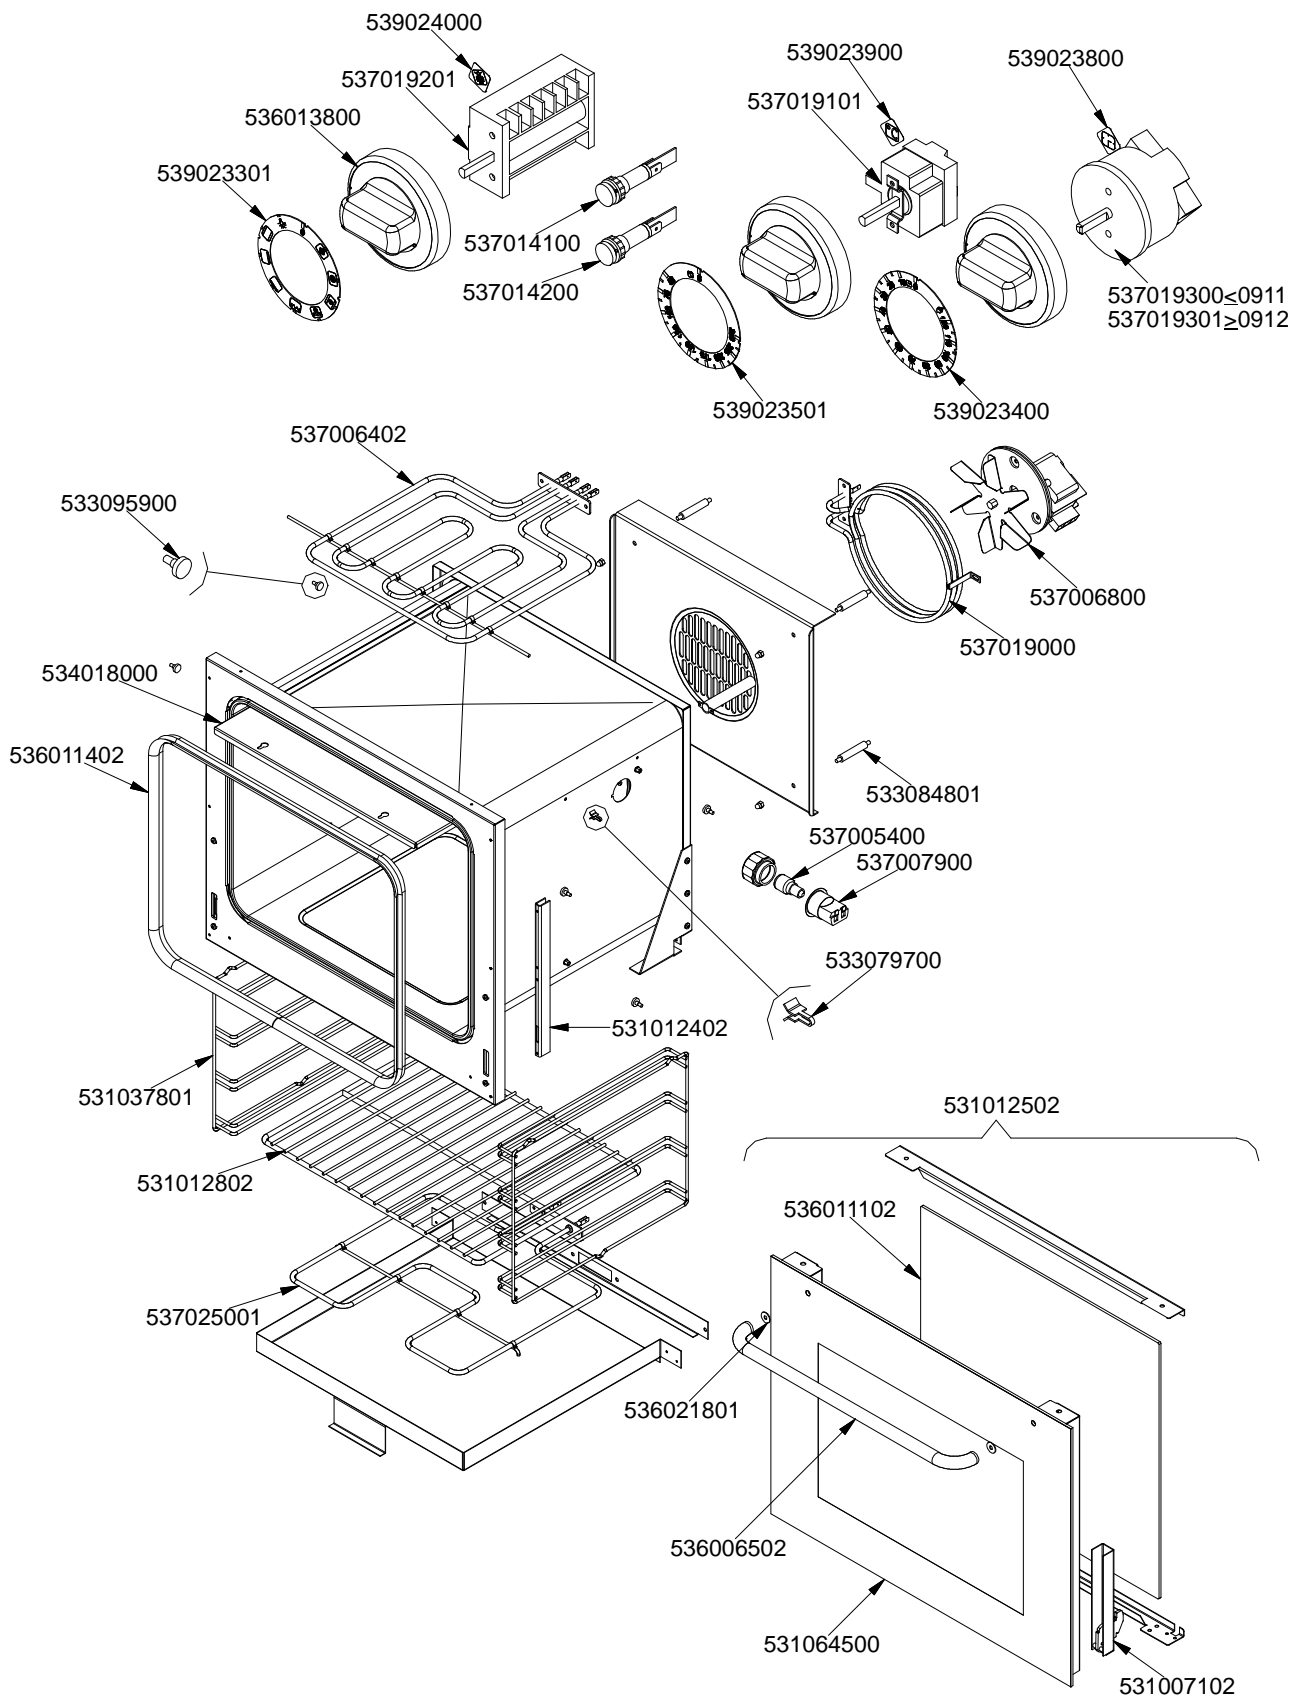

FORNO / OVEN / BACKOFEN / FOUR / CF-62

ELETTORICO MULTIFUNZIONE / MULTIFUNCTION ELECTRIC / MULTIFUNKTIONS
ELEKTRO / ELECTRIQUE A FONCTIONS MULTIPLES ≥0707

560003602M00P00

PC-E

Page	Pos	Code	Description
001		537002200	ELECTRICAL PLATE D.180 W1500 V230
001		537002100	ELECTRICAL PLATE D.145 W1000 V230
001		541015500	NEUTRAL SPACER 62
001		544060502	UPPER PLATE NEW PC-62E CF-62E
001		544041101	CONTROL PANEL CF-62E
001		537007600	TERMINAL BLOCK SINGLEPHASE 40A
001		544040901	SIDE RANGE CF-62
001		531008100	ADJUSTABLE LEG H9 CHROME
002		539024000	SIGN PLATE FOR OVEN SELECTOR
002		537019201	OVEN COMMUTATOR MULTIF.60+65
002		536013800	KNOB D.70 BLACK 6*5 WITH SPRING
002		539023301	ADHESIVE GRADUATED*EL.MULTIF.COMM.
002		537014100	WHITE WARNING LIGHT 250V
002		537014200	GREEN WARNING LIGHT 250V
002		539023900	SIGN PLATE FOR OVEN TEMPERATURE
002		537019101	THERMOSTAT MONOPHAS.050-320°C F.MF
002		539023800	SIGN PLATE FOR OVEN TIMER
002		537019300	TIMER FOR MULTIFUNCTION OVEN
002		537019301	
002		539023501	ADHESIVE GRAD.DISC *E.MULTIF.TERM.
002		539023400	ADHESIVE GRADUATED DISC F.KNOB
002		537006402	OVEN ELEMENT * 62 SUP. 2500W 230V
002		533095900	PIN FOR GRIDHOLDER SUPPORT CF 60
002		537006800	FAN 240V CF-62
002		537019000	CIRCULAR HEATING ELEMENT FOR OVEN
002		534018000	
002		536011402	OVEN GASKET CF-62
002		533084801	PANEL SPACER OF AIR DIFF.MAXI OVEN
002		537005400	OVEN BULB 15W 300°C
002		537007900	OVEN BULB-SOCKET
002		533079700	LOCK SPRING FOR BULB §3/§4
002		531012402	DOOR WHEEL HOLDER FOR MAXI OVEN
002		531037801	SUPPORT GRID OVEN NEW CF-62E
002		531012802	OVEN GRID CF-62E
002		537025001	OVEN HEATING EL.W1600 V230 62
002		531012502	COMPLETE OVEN DOOR 60*GLAS
002		536011102	
002		536021801	DOOR HANDLE SPACER FOR MAXI OVEN
002		536006502	OVEN DOOR HANDLE 60LINE AL.
002		531064500	EXTERNAL GLASS OVEN DOOR+FRAME*CF62
002		531007102	OVEN DOOR HINGE FOR 60LINE
003		537000300	COMMUTATOR 7 POSITIONS S.49 16A
003		536002100	KNOB 7 POSITIONS SNACK
003		537014100	WHITE WARNING LIGHT 250V