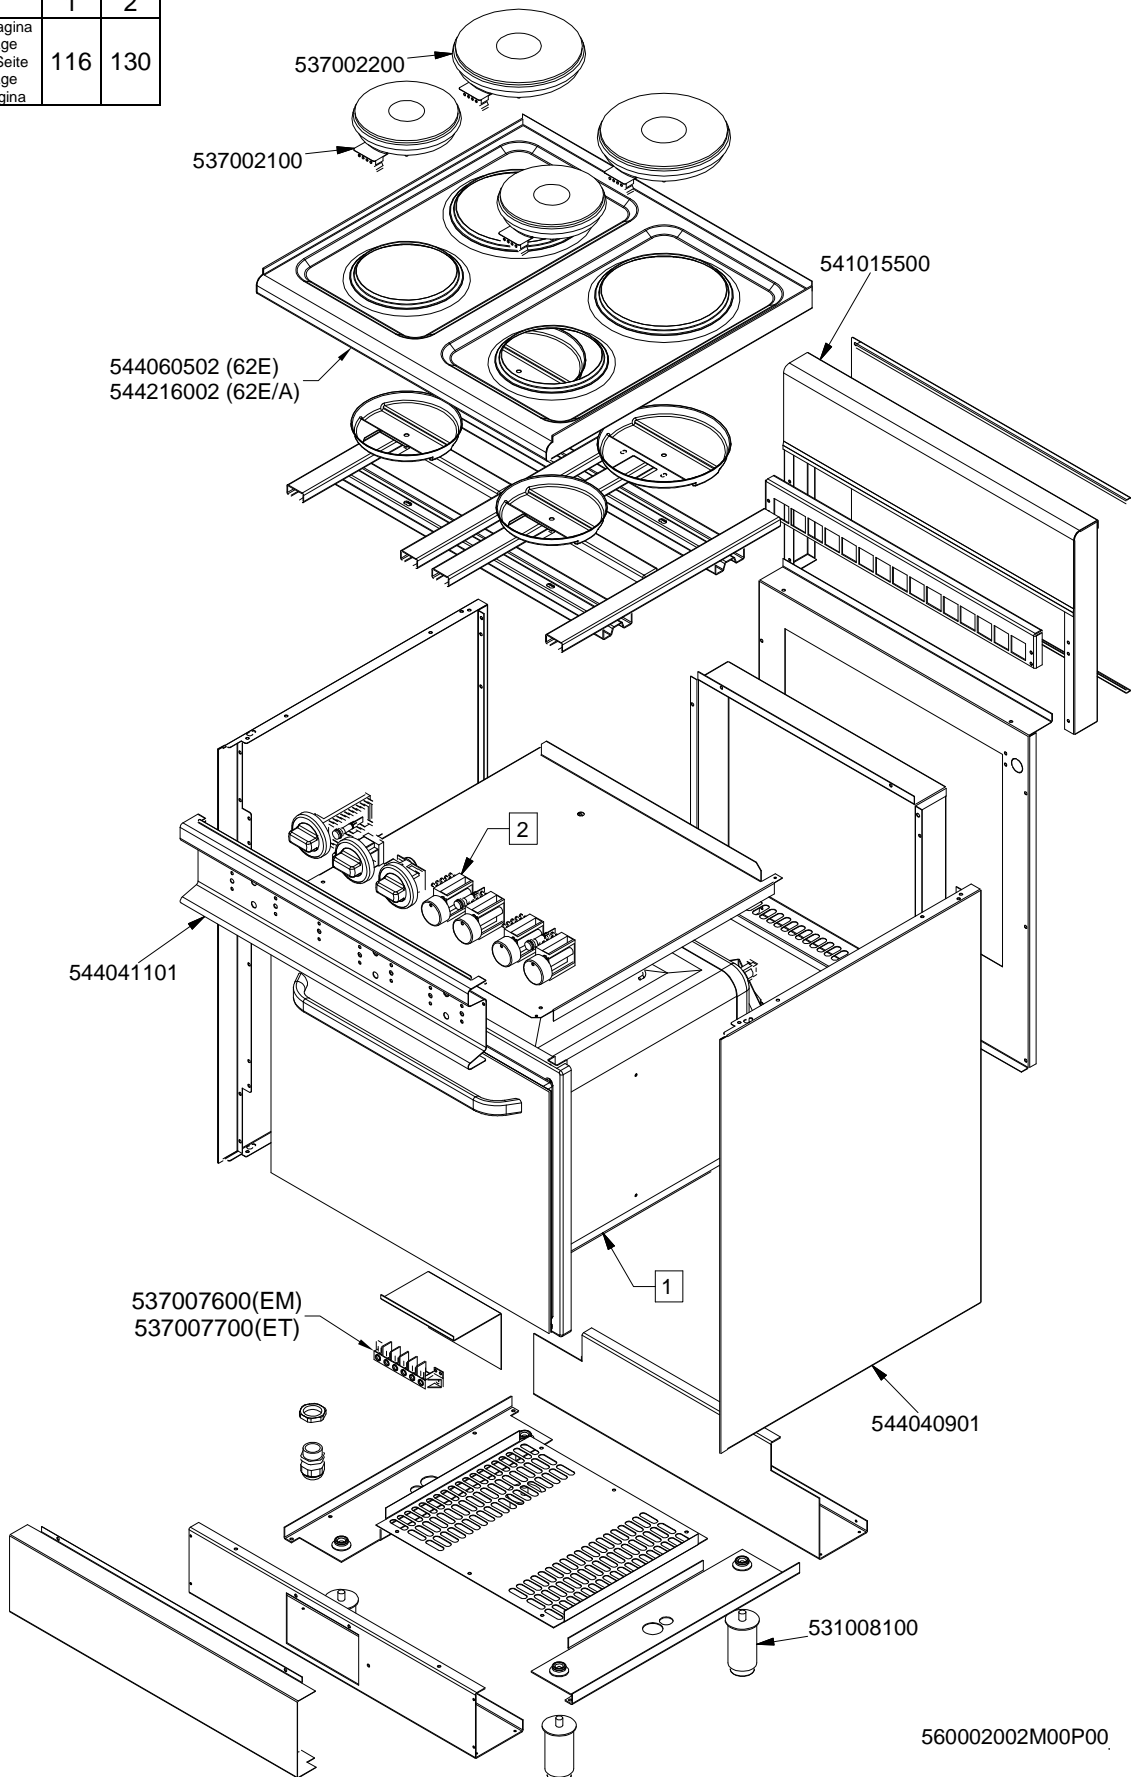

MAGIC SNACK 60

CUCINE / RANGES / HERDE / CUISINIÈRES / N° 0310

CF-62

CF-62EM CF-62ET CF-62EM/A CF-62ET/A

	1	2
Vedi Pagina See Page Siehe Seite Voir Page Ver Pagina	116	130

560002002M00P00