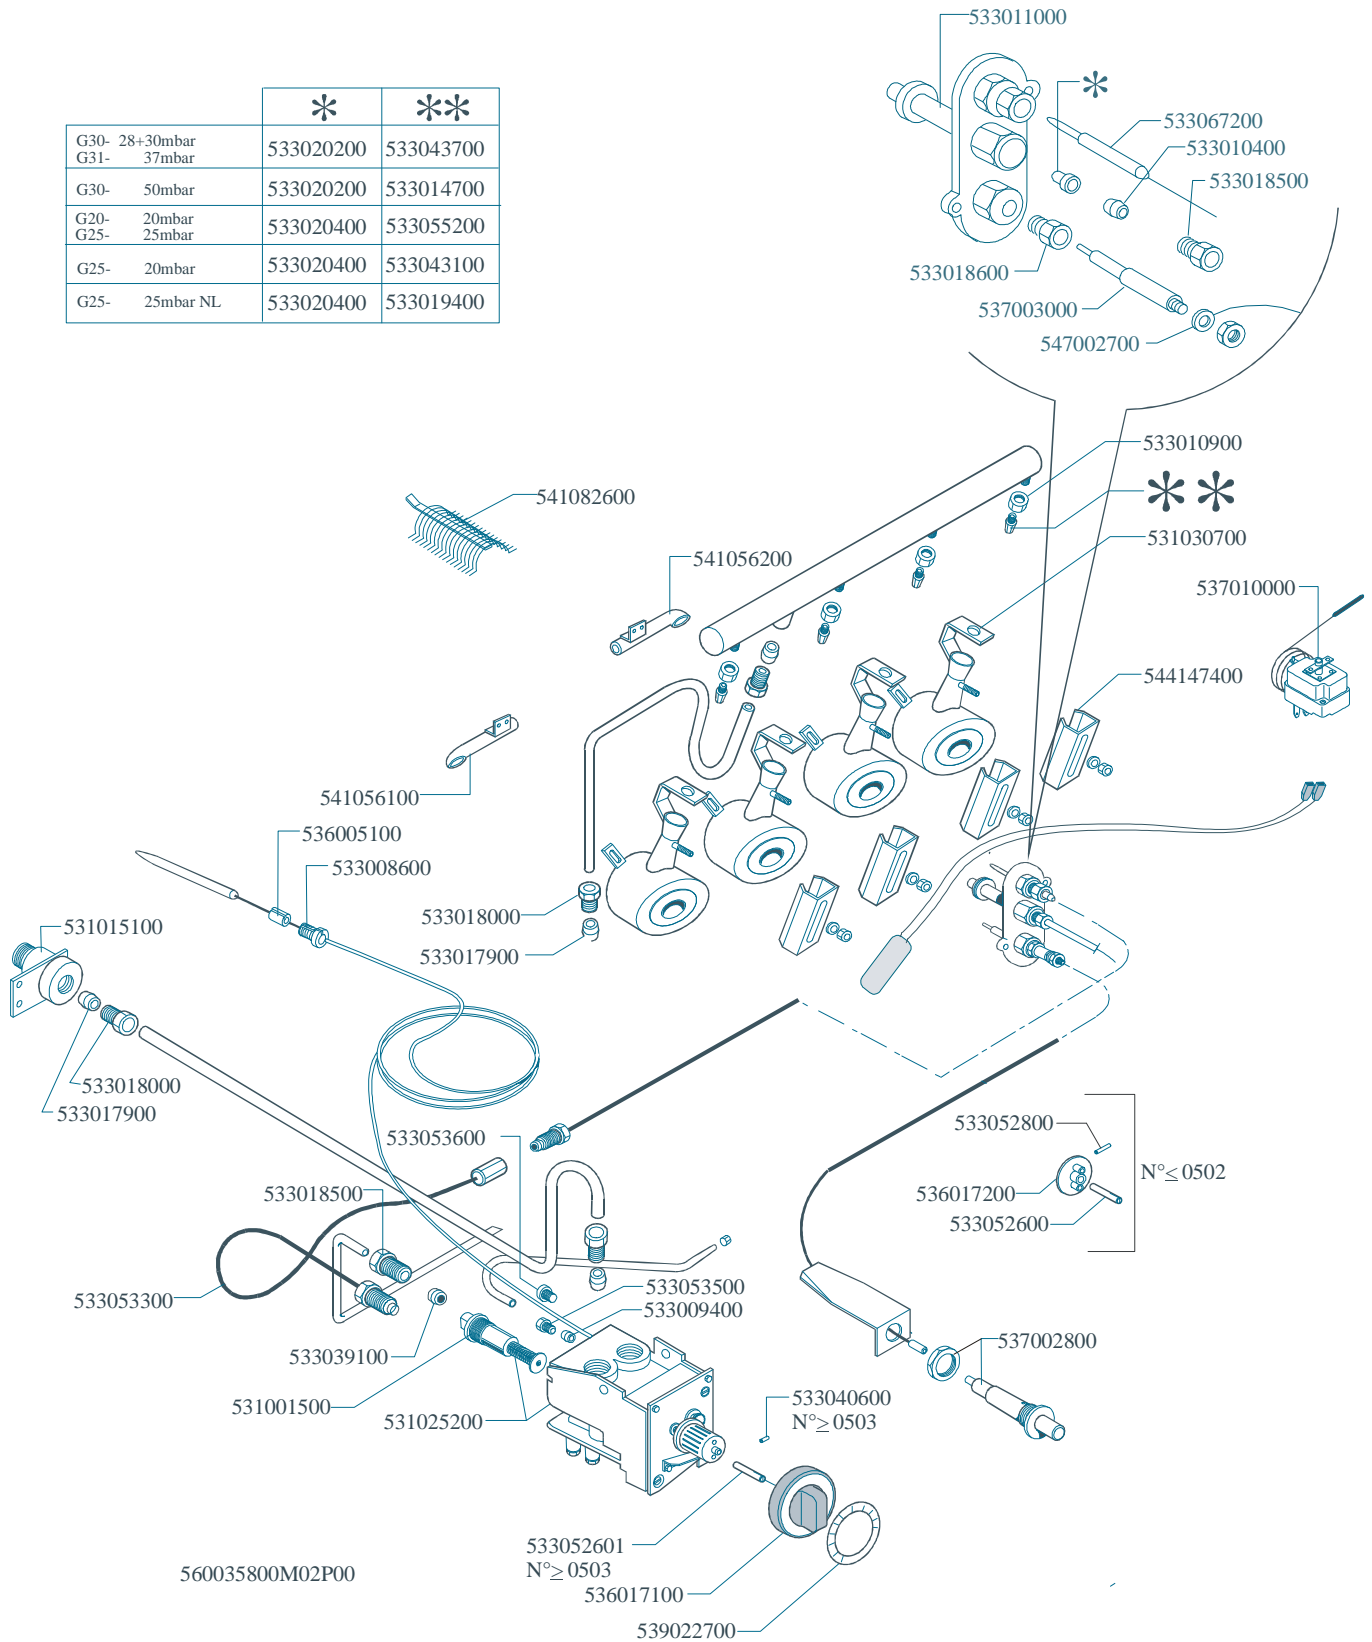

MAGIC PROF 65

GAS / GAS / GAS / GAZ

FP-6G

	*	**
G30- 28+30mbar G31- 37mbar	533020200	533043700
G30- 50mbar	533020200	533014700
G20- 20mbar G25- 25mbar	533020400	533055200
G25- 20mbar	533020400	533043100
G25- 25mbar NL	533020400	533019400