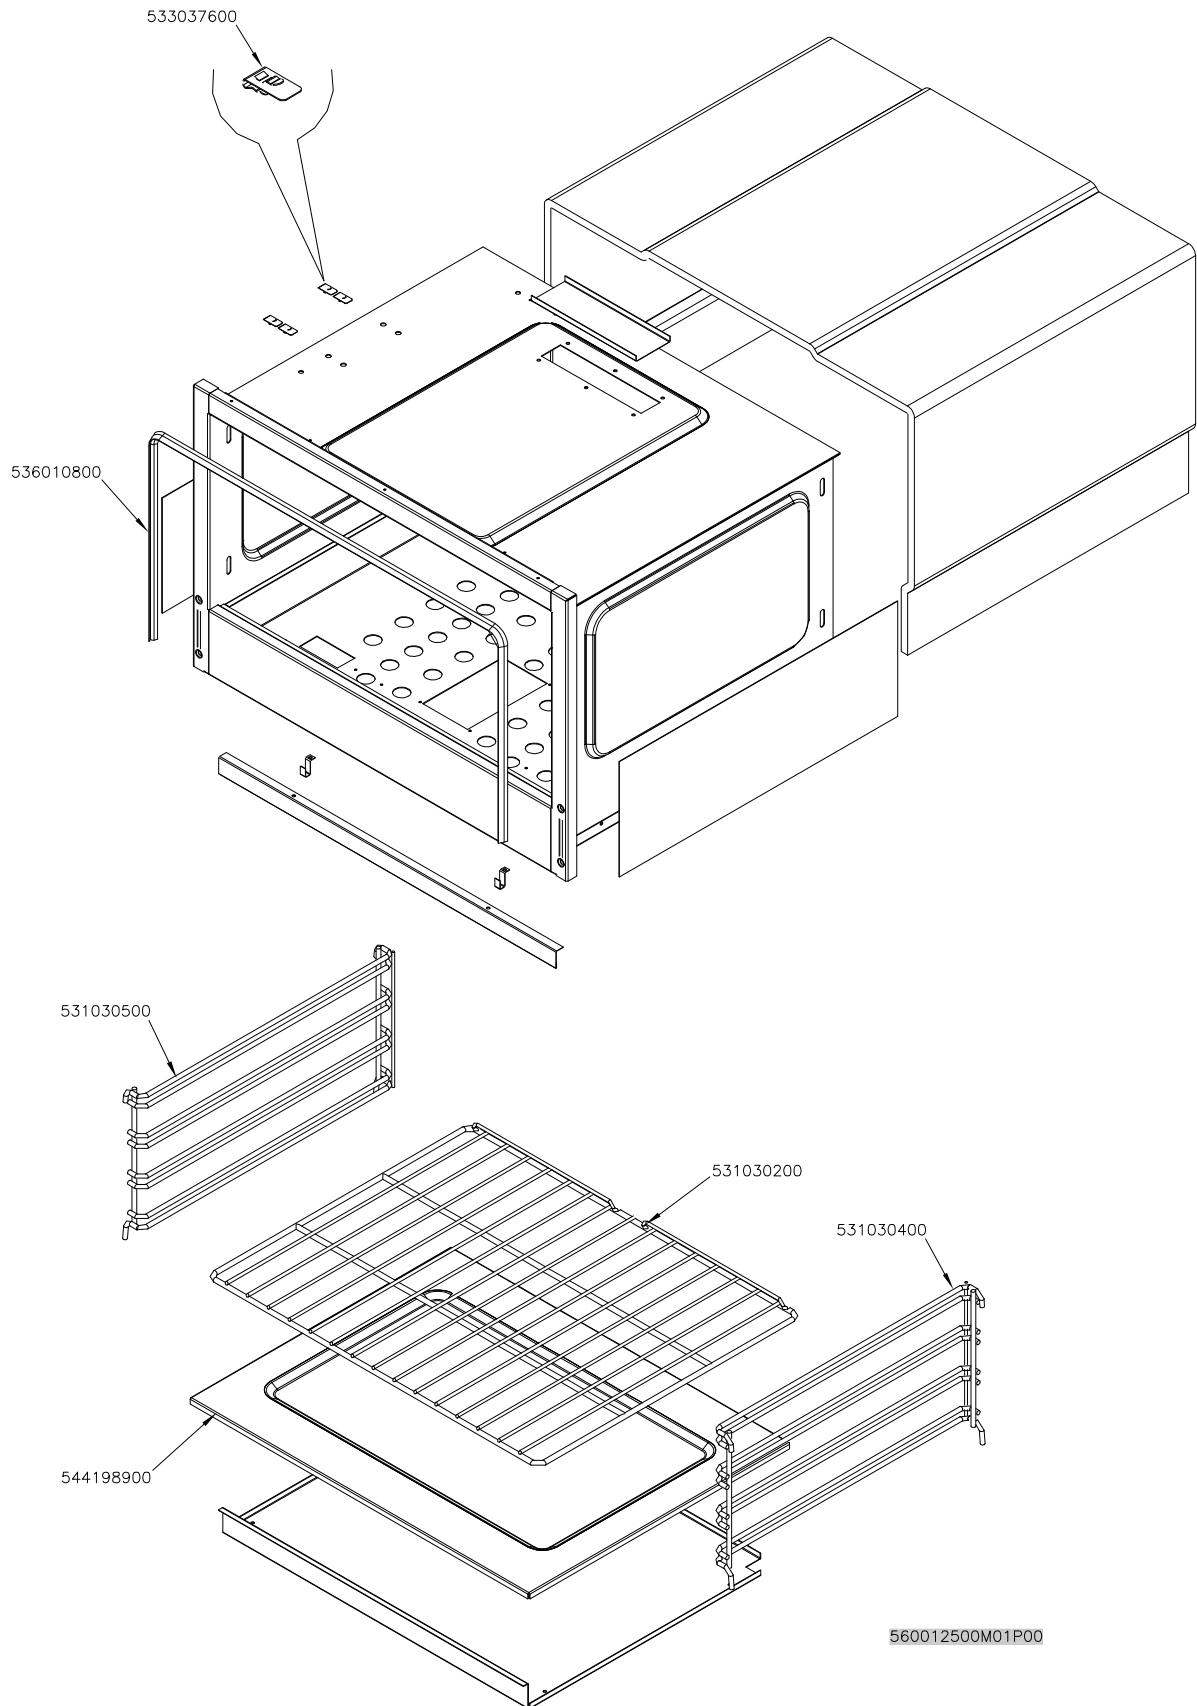

SUPERLOTUS 70₂0601

CUCINE / RANGES / HERDE / CUISINIÈRES
FORNO / OVEN / BACKOFEN / FOUR

ELETTRICO / ELECTRICAL / ELEKTRO / ELECTRIQUE / GN 2/1