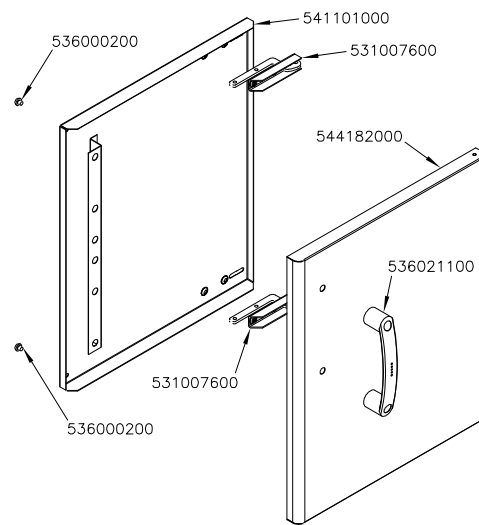

P-73/93 DX

P-74/94 SX

P-74/94 DX

560012800M00P00

P-74/94 DX CF

Page	Pos	Code	Description
001		541097200	NEUTRAL SPACER 712
001		537007700	TERMINAL BLOCK THREEPHASE 40A
001		537019900	PLATE D.220 W2600 V230
001		544191000	UPPER PLATE PC-712E ROUND PLATE
001		541104600	CONTROL PANEL CF6-712EV
001		544173300	LEFT SIDE PANEL RANGE S.70
001		536005200	INOX LEG 2" 120-180 M10
001		544173200	RIGHT SIDE PANEL RANGE S.70
001		544191300	UPPER PLATE PC-712E SQUARE PLATE
001		537017000	PLATE 220X220 W2600 V230
002		531022700	RIGHT OVEN DOOR HINGE 70LINE
002		544186900	OVEN DOOR GN 2/1 S.70
002		531013100	OVEN DOOR HANDLE OF 70/90-LINE
002		531022800	LEFT OVEN DOOR HINGE S.70
002		531022900	HINGE DOOR WHEEL HOLDER S.70
002		544187100	OVEN INNER DOOR GN 2/1 S.70
003		533037600	LOCK SPRING FOR BULB
003		536010800	OVEN GASKET GN 2/1 (1261)
003		531030500	LHD SUPPORT GRID FOR OVEN OF 70LINE
003		544198900	70 ELECTRICAL OVEN BOTTOM GN2/1
003		531030200	OVEN GRID GN 2/1 FOR 70 LINE
003		531030400	RHD SUPPORT GRID FOR OVEN OF 70LINE
004		536019700	BLACK KNOB §70 PIN §6*5
004		537012800	SAFETY THERMOSTAT 420°C THREEPHASE
004		539023800	SIGN PLATE FOR OVEN TIMER
004		539018800	INDEX FOR OVEN KNOB
004		539023900	SIGN PLATE FOR OVEN TEMPERATURE
004		537014100	WHITE WARNING LIGHT 250V
004		537014200	GREEN WARNING LIGHT 250V
004		536013800	KNOB D.70 BLACK 6*5 WITH SPRING
004		539023600	ADHESIVE GRADUATED DISC FOR KNOB
004		539017900	ADHESIVE GRADUATED DISC FOR KNOB
004		537001200	FIXING BRACKET FOR THERMOSTAT/COMM.
004		537000900	THERMOSTAT 50-320°C THREEPHASE
004		537000200	COMMUTATOR 1 POS. 3PHASE S.49 16A
004		533023600	TAP PLUG §10 M16*1, 5CH19
004		533039300	BICONE §10
004		533010800	TUBE NUT D.10 M16*1,5
004		537025400	OVEN UPPER HEAT.EL.W700 V230 70LINE
004		537020900	HEATING ELEMENT 1000W 230V OVEN S70
004		537020901	HEATING ELEMENT 1200W 230V OVEN S70
005		539018900	INDEX FOR KNOB
005		536019700	BLACK KNOB §70 PIN §6*5
005		537000300	COMMUTATOR 7 POSITIONS S.49 16A
005		536013800	KNOB D.70 BLACK 6*5 WITH SPRING
005		539018100	ADHESIVE GRADUATED DISC FOR KNOB
005		537014100	WHITE WARNING LIGHT 250V
006		541100900	INNER DOOR 73
006		531007600	DOOR HINGE
006		536000200	D.12 H.4 BUMPER
006		544182500	RIGHT DOOR 73