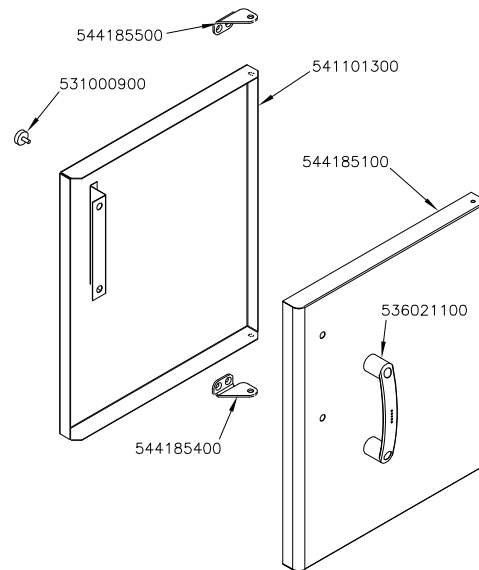

P-73/93 DX

P-74/94 SX

P-74/94 DX

560012800M00P00

P-74/94 DX CF

Page	Pos	Code	Description
001		541097200	NEUTRAL SPACER 712
001		537007700	TERMINAL BLOCK THREEPHASE 40A
001		537019900	PLATE D.220 W2600 V230
001		544191000	UPPER PLATE PC-712E ROUND PLATE
001		541104600	CONTROL PANEL CF6-712EV
001		544173300	LEFT SIDE PANEL RANGE S.70
001		536005200	INOX LEG 2" 120-180 M10
001		544173200	RIGHT SIDE PANEL RANGE S.70
001		544191300	UPPER PLATE PC-712E SQUARE PLATE
001		537017000	PLATE 220X220 W2600 V230
002		531022700	RIGHT OVEN DOOR HINGE 70LINE
002		544186900	OVEN DOOR GN 2/1 S.70
002		531013100	OVEN DOOR HANDLE OF 70/90-LINE
002		531022800	LEFT OVEN DOOR HINGE S.70
002		531022900	HINGE DOOR WHEEL HOLDER S.70
002		544187100	OVEN INNER DOOR GN 2/1 S.70
003		533037600	LOCK SPRING FOR BULB
003		536010800	OVEN GASKET GN 2/1 (1261)
003		531030500	LHD SUPPORT GRID FOR OVEN OF 70LINE
003		544198900	70 ELECTRICAL OVEN BOTTOM GN2/1
003		531030200	OVEN GRID GN 2/1 FOR 70 LINE
003		531030400	RHD SUPPORT GRID FOR OVEN OF 70LINE
004		536019700	BLACK KNOB §70 PIN §6*5
004		537012800	SAFETY THERMOSTAT 420°C THREEPHASE
004		539023800	SIGN PLATE FOR OVEN TIMER
004		539018800	INDEX FOR OVEN KNOB
004		539023900	SIGN PLATE FOR OVEN TEMPERATURE
004		537014100	WHITE WARNING LIGHT 250V
004		537014200	GREEN WARNING LIGHT 250V
004		536013800	KNOB D.70 BLACK 6*5 WITH SPRING
004		539023600	ADHESIVE GRADUATED DISC FOR KNOB
004		539017900	ADHESIVE GRADUATED DISC FOR KNOB
004		537001200	FIXING BRACKET FOR THERMOSTAT/COMM.
004		537000900	THERMOSTAT 50-320°C THREEPHASE
004		537000200	COMMUTATOR 1 POS. 3PHASE S.49 16A
004		533023600	TAP PLUG §10 M16*1, 5CH19
004		533039300	BICONE §10
004		533010800	TUBE NUT D.10 M16*1,5
004		537025400	OVEN UPPER HEAT.EL.W700 V230 70LINE
004		537020900	HEATING ELEMENT 1000W 230V OVEN S70
004		537020901	HEATING ELEMENT 1200W 230V OVEN S70
005		539018900	INDEX FOR KNOB
005		536019700	BLACK KNOB §70 PIN §6*5
005		537000300	COMMUTATOR 7 POSITIONS S.49 16A
005		536013800	KNOB D.70 BLACK 6*5 WITH SPRING
005		539018100	ADHESIVE GRADUATED DISC FOR KNOB
005		537014100	WHITE WARNING LIGHT 250V
006		541100900	INNER DOOR 73
006		531007600	DOOR HINGE
006		536000200	D.12 H.4 BUMPER
006		544182500	RIGHT DOOR 73