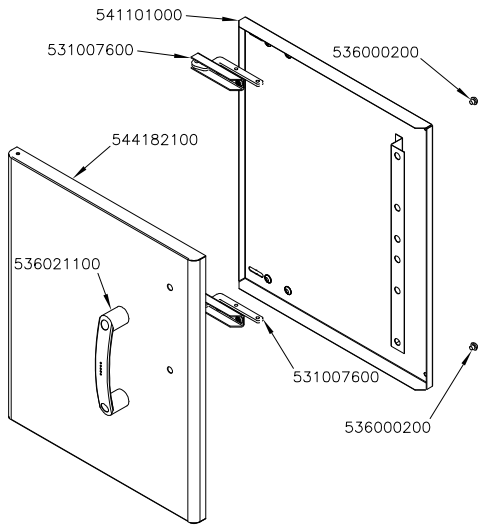

P-73/93 DX

P-74/94 SX

P-74/94 DX

560012800M00P00

P-74/94 DX CF

Page	Pos	Code	Description
001		541097200	NEUTRAL SPACER 712
001		537007700	TERMINAL BLOCK THREEPHASE 40A
001		537019900	PLATE D.220 W2600 V230
001		544191000	UPPER PLATE PC-712E ROUND PLATE
001		541104600	CONTROL PANEL CF6-712EV
001		544173300	LEFT SIDE PANEL RANGE S.70
001		536005200	INOX LEG 2" 120-180 M10
001		544173200	RIGHT SIDE PANEL RANGE S.70
001		544191300	UPPER PLATE PC-712E SQUARE PLATE
001		537017000	PLATE 220X220 W2600 V230
002		531022700	RIGHT OVEN DOOR HINGE 70LINE
002		544186900	OVEN DOOR GN 2/1 S.70
002		531013100	OVEN DOOR HANDLE OF 70/90-LINE
002		531022800	LEFT OVEN DOOR HINGE S.70
002		531022900	HINGE DOOR WHEEL HOLDER S.70
002		544187100	OVEN INNER DOOR GN 2/1 S.70
003		533037600	LOCK SPRING FOR BULB
003		536010800	OVEN GASKET GN 2/1 (1261)
003		531030500	LHD SUPPORT GRID FOR OVEN OF 70LINE
003		544198900	70 ELECTRICAL OVEN BOTTOM GN2/1
003		531030200	OVEN GRID GN 2/1 FOR 70 LINE
003		531030400	RHD SUPPORT GRID FOR OVEN OF 70LINE
004		536019700	BLACK KNOB §70 PIN §6*5
004		537012800	SAFETY THERMOSTAT 420°C THREEPHASE
004		539023800	SIGN PLATE FOR OVEN TIMER
004		539018800	INDEX FOR OVEN KNOB
004		539023900	SIGN PLATE FOR OVEN TEMPERATURE
004		537014100	WHITE WARNING LIGHT 250V
004		537014200	GREEN WARNING LIGHT 250V
004		536013800	KNOB D.70 BLACK 6*5 WITH SPRING
004		539023600	ADHESIVE GRADUATED DISC FOR KNOB
004		539017900	ADHESIVE GRADUATED DISC FOR KNOB
004		537001200	FIXING BRACKET FOR THERMOSTAT/COMM.
004		537000900	THERMOSTAT 50-320°C THREEPHASE
004		537000200	COMMUTATOR 1 POS. 3PHASE S.49 16A
004		533023600	TAP PLUG §10 M16*1, 5CH19
004		533039300	BICONE §10
004		533010800	TUBE NUT D.10 M16*1,5
004		537025400	OVEN UPPER HEAT.EL.W700 V230 70LINE
004		537020900	HEATING ELEMENT 1000W 230V OVEN S70
004		537020901	HEATING ELEMENT 1200W 230V OVEN S70
005		539018900	INDEX FOR KNOB
005		536019700	BLACK KNOB §70 PIN §6*5
005		537000300	COMMUTATOR 7 POSITIONS S.49 16A
005		536013800	KNOB D.70 BLACK 6*5 WITH SPRING
005		539018100	ADHESIVE GRADUATED DISC FOR KNOB
005		537014100	WHITE WARNING LIGHT 250V
006		541100900	INNER DOOR 73
006		531007600	DOOR HINGE
006		536000200	D.12 H.4 BUMPER
006		544182500	RIGHT DOOR 73