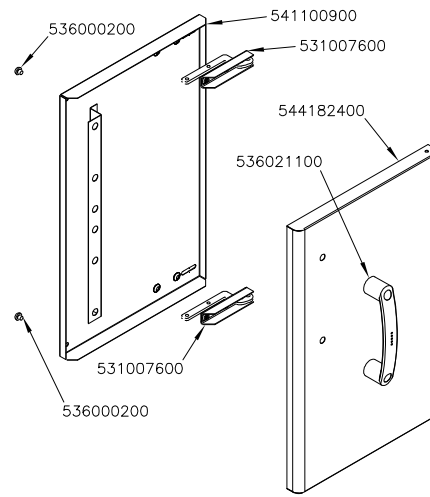

P-73/93 DX

P-74/94 SX

P-74/94 DX

560012800M00P00

P-74/94 DX CF

Page	Pos	Code	Description
001		541097200	NEUTRAL SPACER 712
001		537007700	TERMINAL BLOCK THREEPHASE 40A
001		537019900	PLATE D.220 W2600 V230
001		544191000	UPPER PLATE PC-712E ROUND PLATE
001		541104600	CONTROL PANEL CF6-712EV
001		544173300	LEFT SIDE PANEL RANGE S.70
001		536005200	INOX LEG 2" 120-180 M10
001		544173200	RIGHT SIDE PANEL RANGE S.70
001		544191300	UPPER PLATE PC-712E SQUARE PLATE
001		537017000	PLATE 220X220 W2600 V230
002		531022700	RIGHT OVEN DOOR HINGE 70LINE
002		544186900	OVEN DOOR GN 2/1 S.70
002		531013100	OVEN DOOR HANDLE OF 70/90-LINE
002		531022800	LEFT OVEN DOOR HINGE S.70
002		531022900	HINGE DOOR WHEEL HOLDER S.70
002		544187100	OVEN INNER DOOR GN 2/1 S.70
003		533037600	LOCK SPRING FOR BULB
003		536010800	OVEN GASKET GN 2/1 (1261)
003		531030500	LHD SUPPORT GRID FOR OVEN OF 70LINE
003		544198900	70 ELECTRICAL OVEN BOTTOM GN2/1
003		531030200	OVEN GRID GN 2/1 FOR 70 LINE
003		531030400	RHD SUPPORT GRID FOR OVEN OF 70LINE
004		536019700	BLACK KNOB §70 PIN §6*5
004		537012800	SAFETY THERMOSTAT 420°C THREEPHASE
004		539023800	SIGN PLATE FOR OVEN TIMER
004		539018800	INDEX FOR OVEN KNOB
004		539023900	SIGN PLATE FOR OVEN TEMPERATURE
004		537014100	WHITE WARNING LIGHT 250V
004		537014200	GREEN WARNING LIGHT 250V
004		536013800	KNOB D.70 BLACK 6*5 WITH SPRING
004		539023600	ADHESIVE GRADUATED DISC FOR KNOB
004		539017900	ADHESIVE GRADUATED DISC FOR KNOB
004		537001200	FIXING BRACKET FOR THERMOSTAT/COMM.
004		537000900	THERMOSTAT 50-320°C THREEPHASE
004		537000200	COMMUTATOR 1 POS. 3PHASE S.49 16A
004		533023600	TAP PLUG §10 M16*1, 5CH19
004		533039300	BICONE §10
004		533010800	TUBE NUT D.10 M16*1,5
004		537025400	OVEN UPPER HEAT.EL.W700 V230 70LINE
004		537020900	HEATING ELEMENT 1000W 230V OVEN S70
004		537020901	HEATING ELEMENT 1200W 230V OVEN S70
005		539018900	INDEX FOR KNOB
005		536019700	BLACK KNOB §70 PIN §6*5
005		537000300	COMMUTATOR 7 POSITIONS S.49 16A
005		536013800	KNOB D.70 BLACK 6*5 WITH SPRING
005		539018100	ADHESIVE GRADUATED DISC FOR KNOB
005		537014100	WHITE WARNING LIGHT 250V
006		541100900	INNER DOOR 73
006		531007600	DOOR HINGE
006		536000200	D.12 H.4 BUMPER
006		544182500	RIGHT DOOR 73