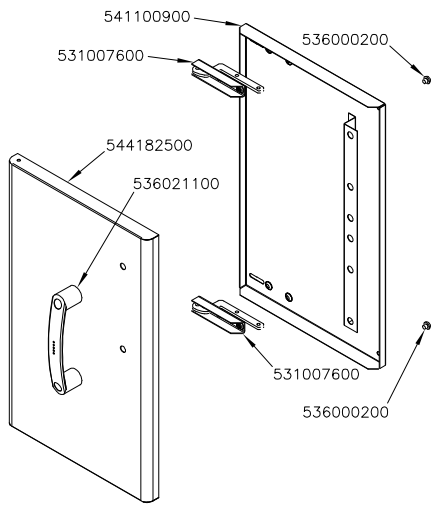

PORTE / DOORS / FLÜGELÜREN / PORTES

P-73/93 SX