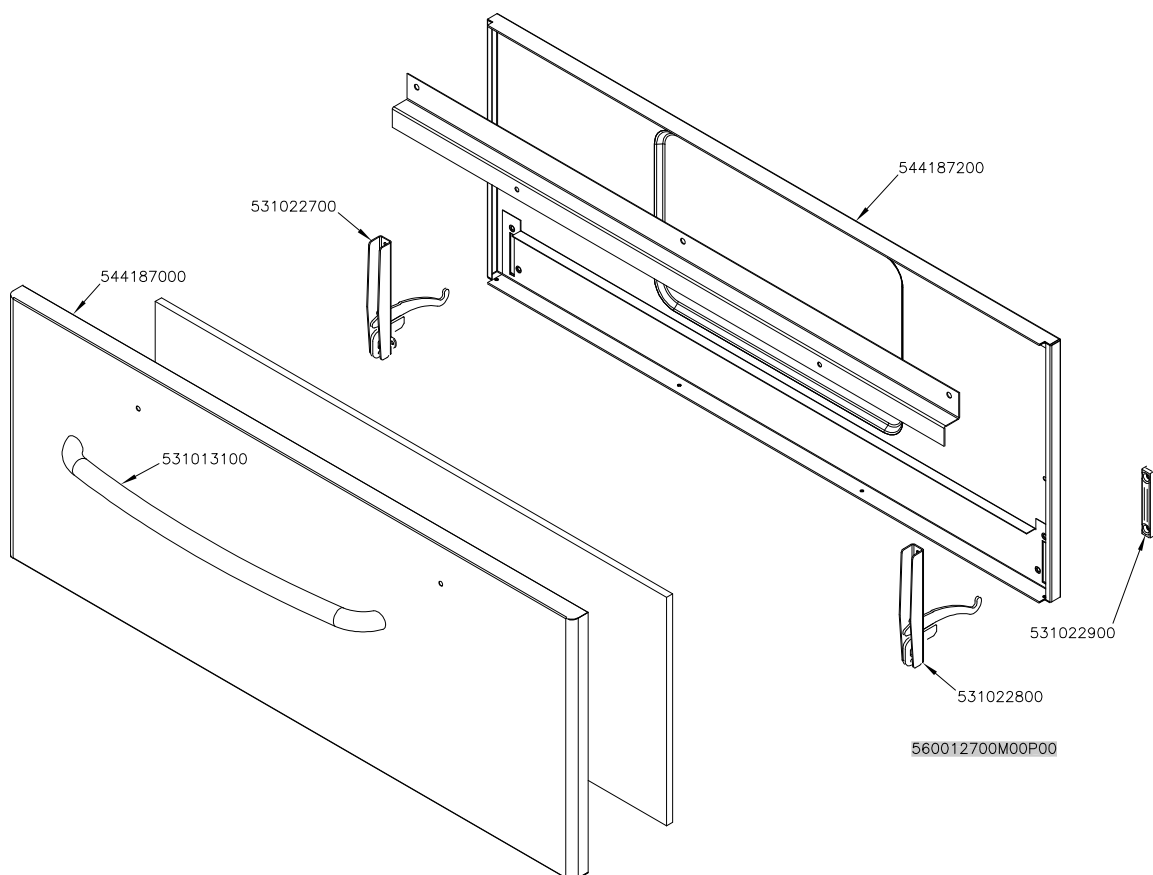

SUPERLOTUS 70≤0601

CUCINE / RANGES / HERDE / CUISINIÈRES

FORNO / OVEN / BACKOFEN / FOUR

PORTE / DOORS / TÜREN / PORTES

GN 2/1

GN 3/1