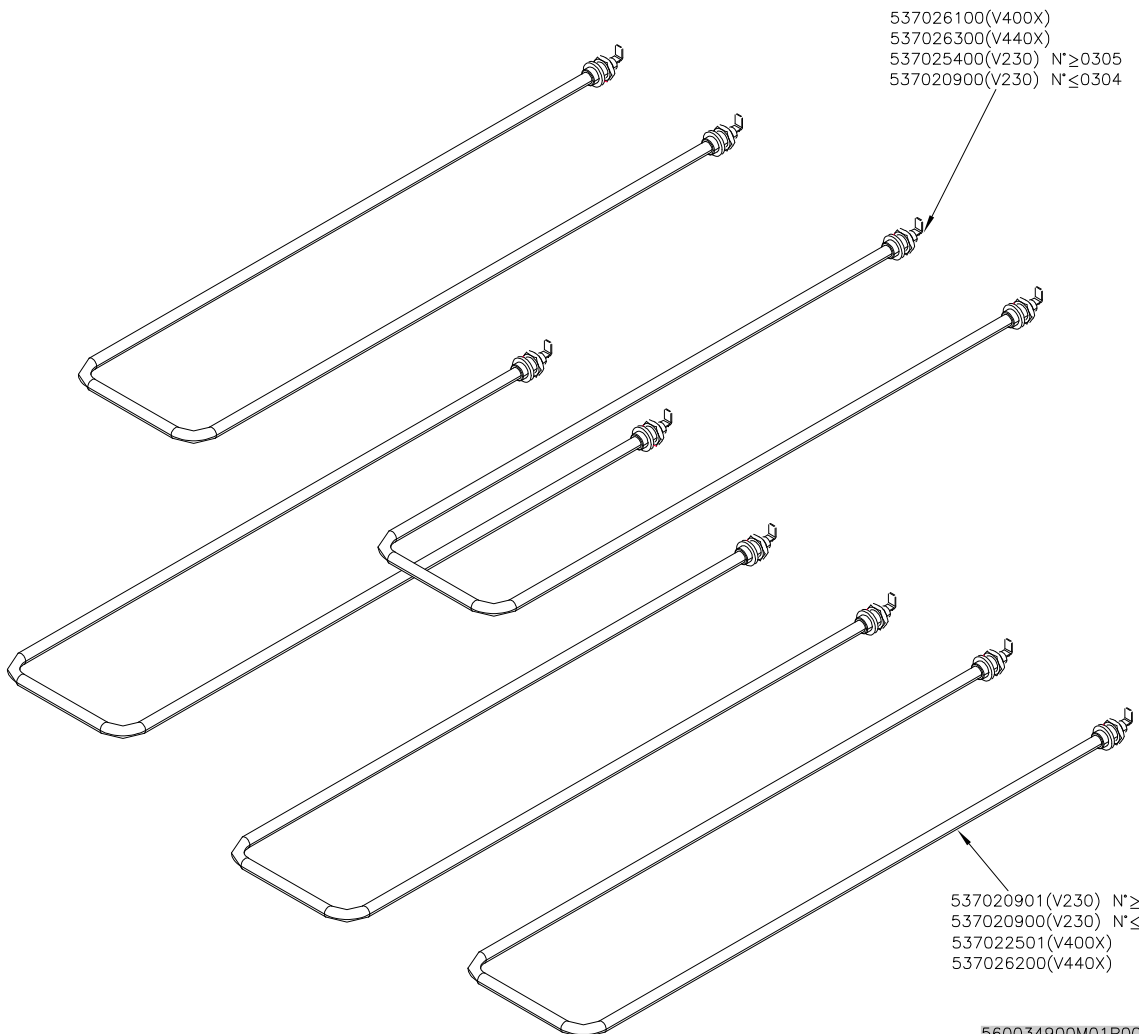

SUPERLOTUS 70≤0601

CUCINE / RANGES / HERDE / CUISINIÈRES
FORNO / OVEN / BACKOFEN / FOUR

ELETTRICO / ELECTRICAL / ELEKTRO / ELECTRIQUE / GN 2/1

560034900M01P00