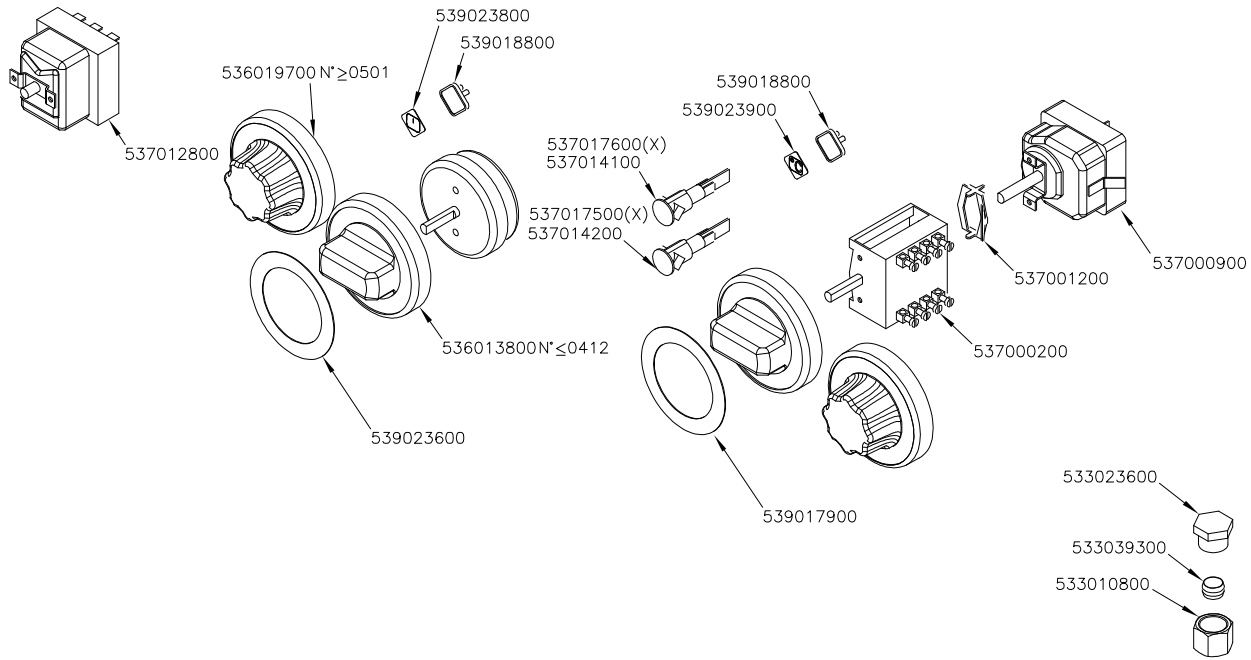

SUPERLOTUS 70≤0601

CUCINE / RANGES / HERDE / CUISINIÈRES
FORNO / OVEN / BACKOFEN / FOUR

ELETTRICO / ELECTRICAL / ELEKTRO / ELECTRIQUE / GN 2/1

560034900M01P00