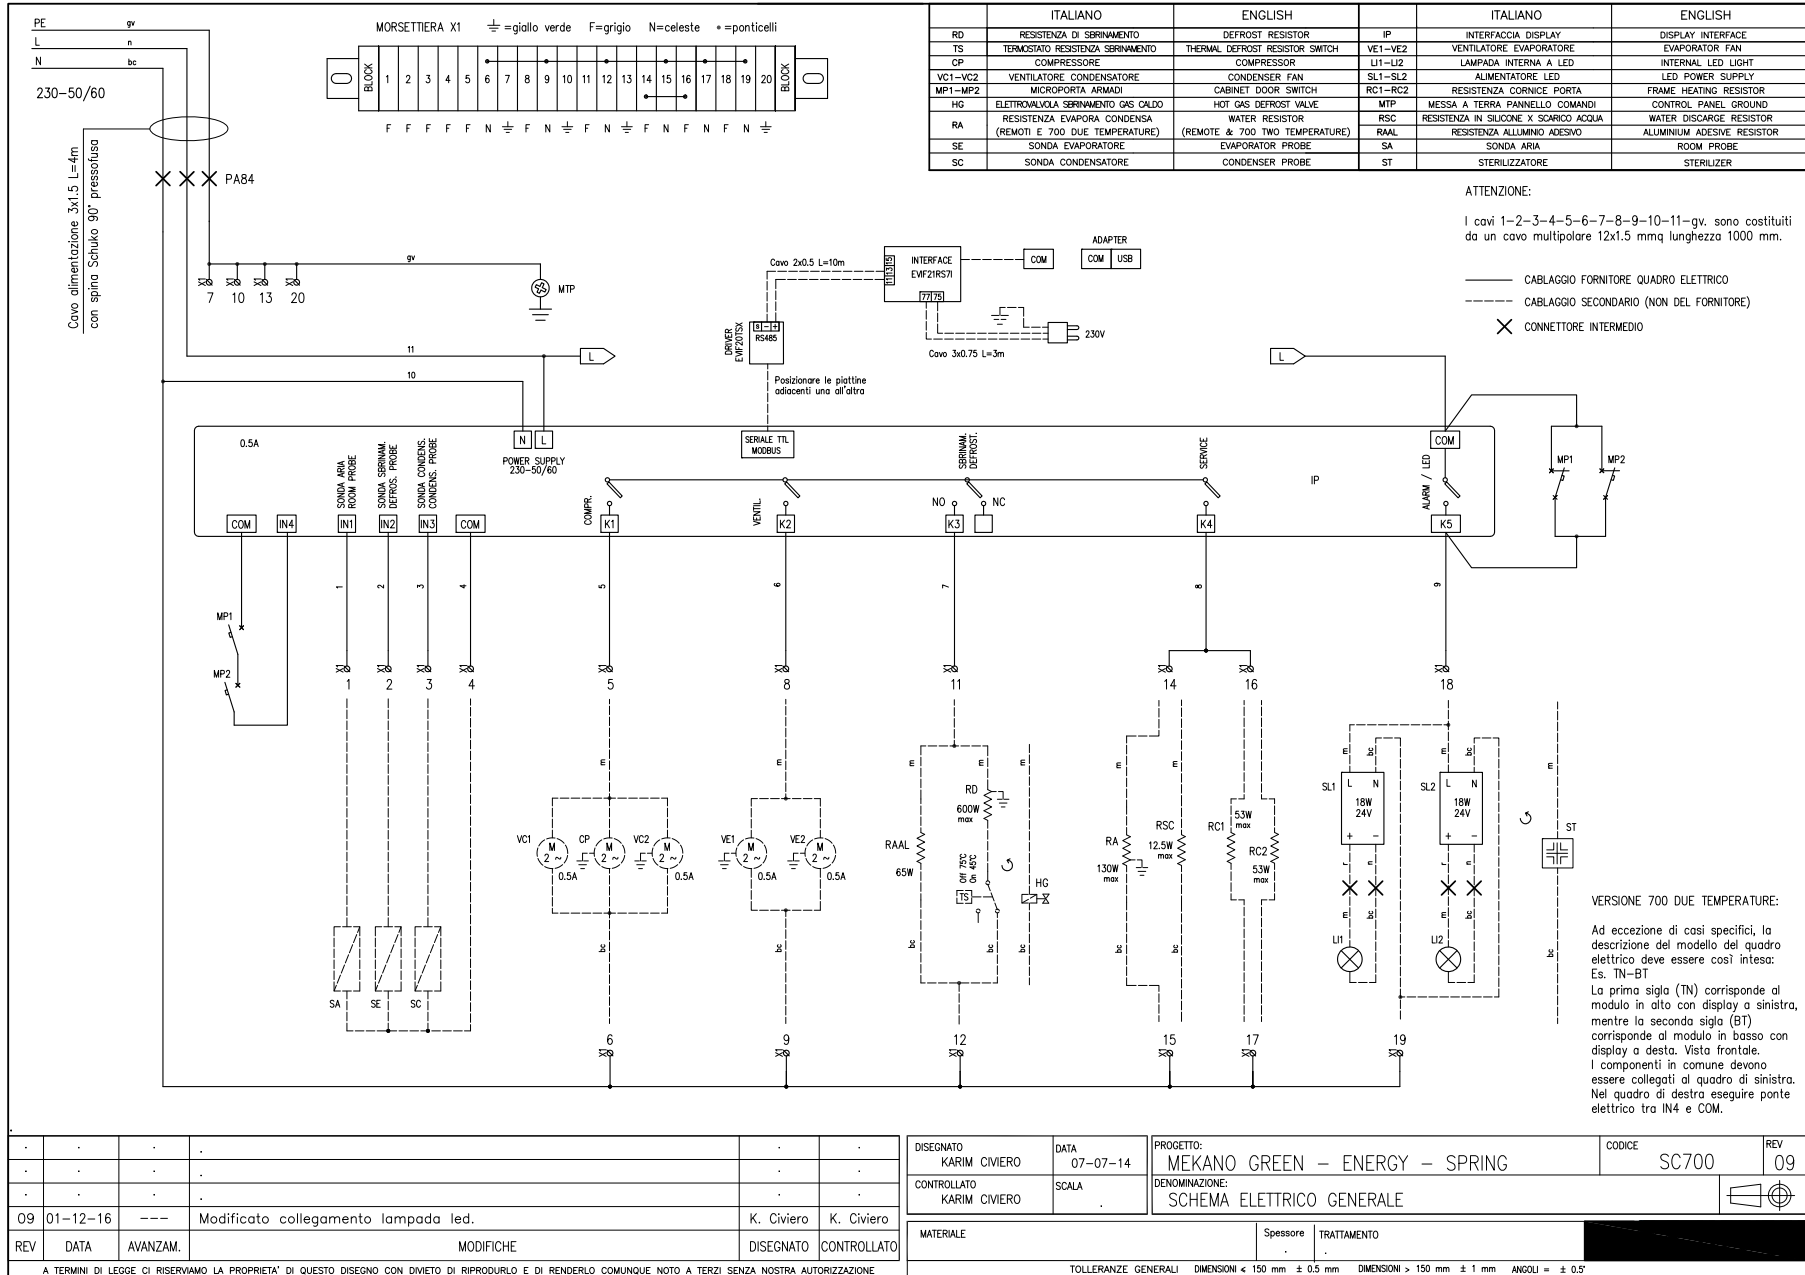

7P040INV4P900-CABINET R404A MEKANO FISH - Content filters: validity 11/09/2018

SC700 - ELECTRICAL WIRING

Validity: from 18/07/2018

11/09/2018

Page 5 / 6