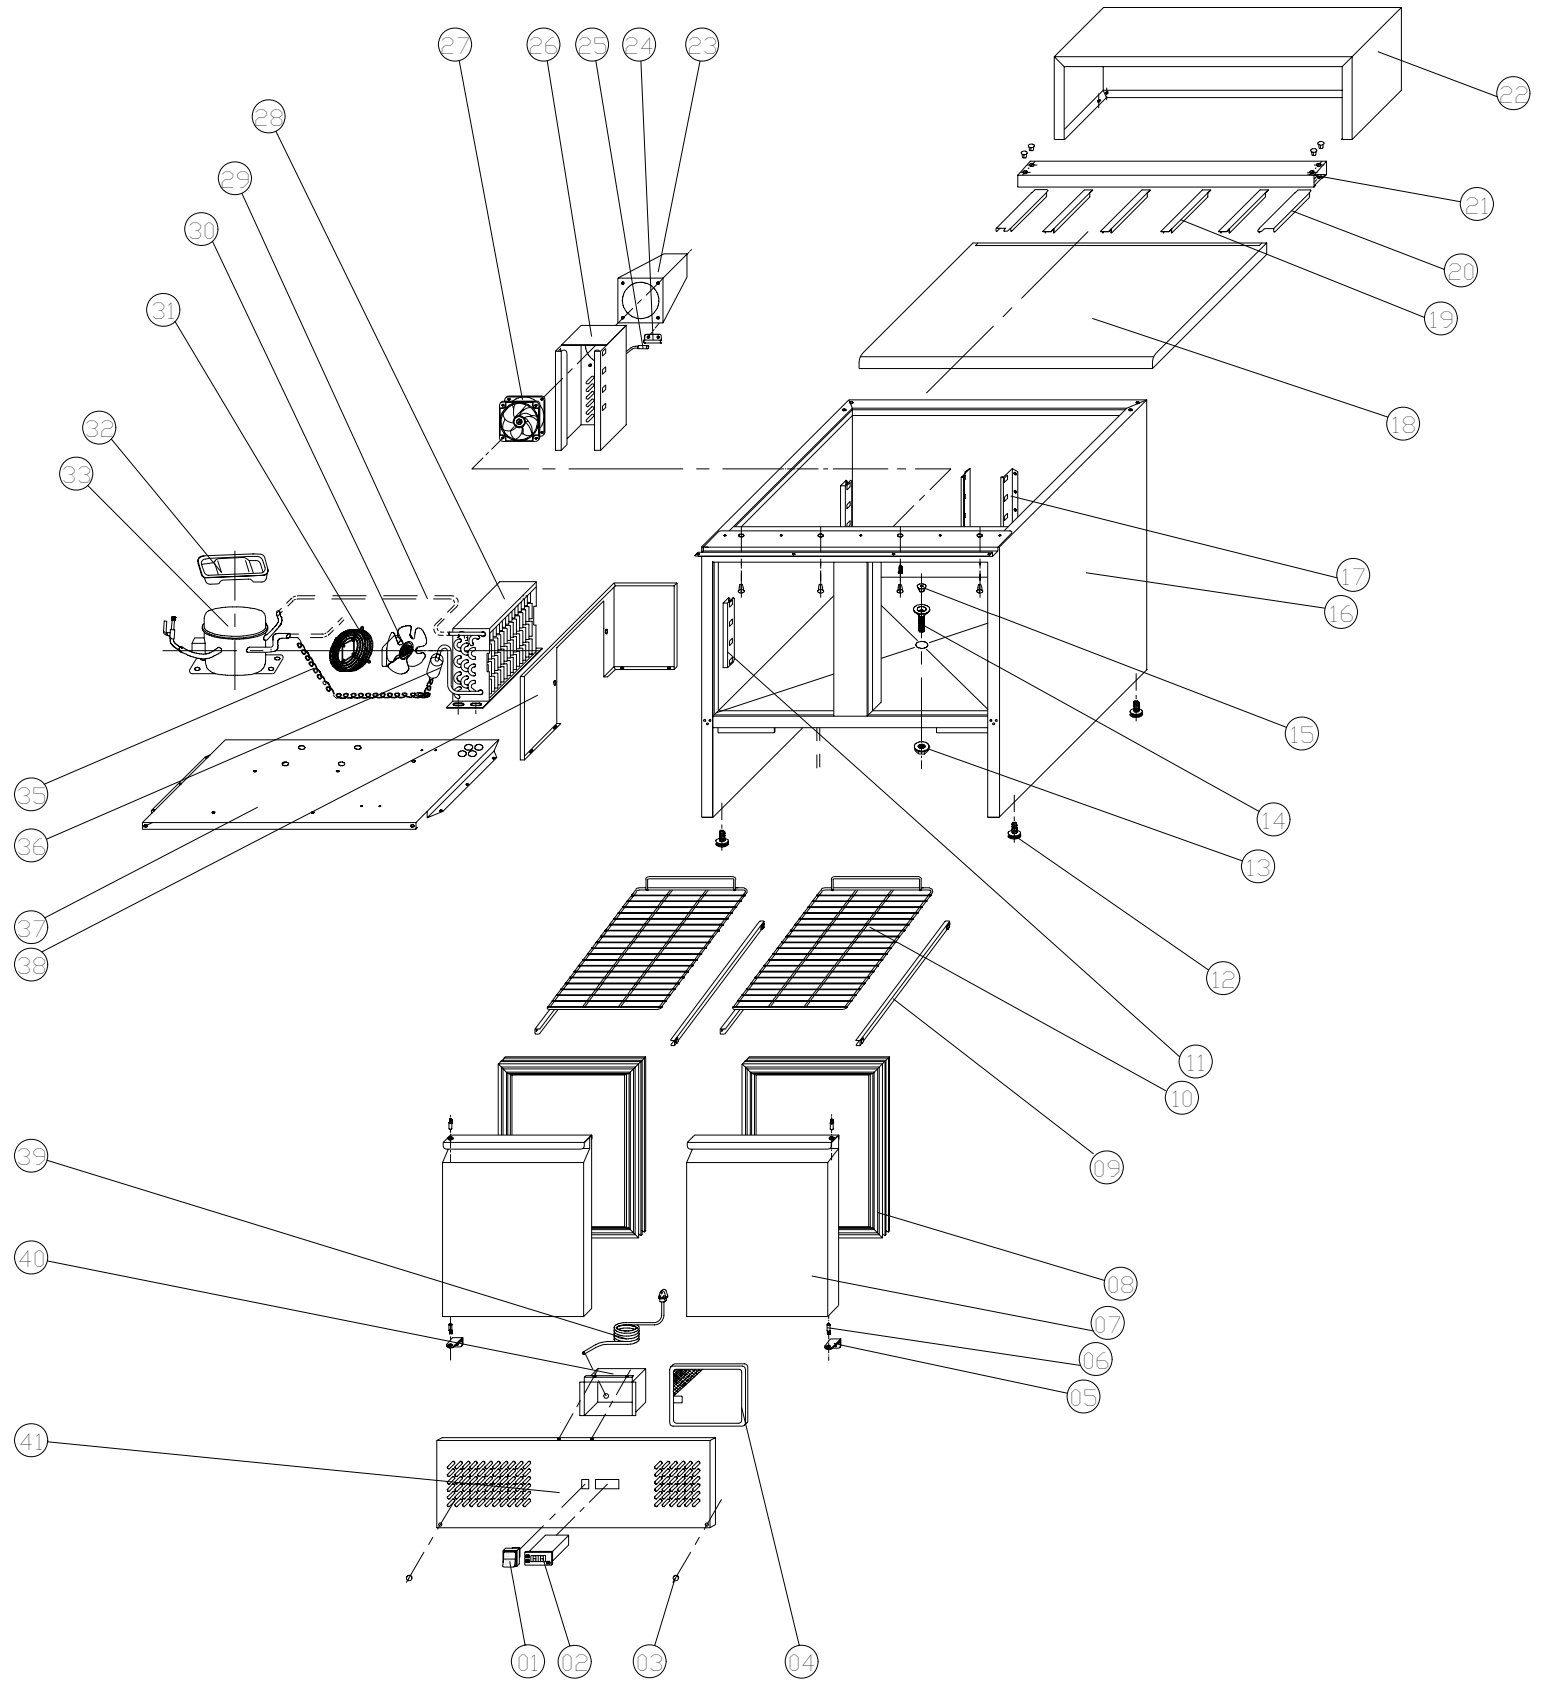

**Kühlung  
Saladetten, Pizzadetten, Kühltische**

Artikel-Nr. 611008 (PS900)

---

**Explosionszeichnung / Ersatzteile**

---

Bitte bei Ersatzteilbestellung immer Seriennummer mit angeben!

EXPLODE OF PS90

## SPARE PARTS LIST OF PS900

N0.	CODE	NAME	MODEL	QUY.	MATERIAL	REMARK	PRICE
01	S900.01	MAIN SWITCH	KCKD-044	1PC			
02	S900.02	THERMOSTAT	REK31E	1PC			
03	S900.03	PLASTIC CAP	Φ13	6PCS	PLASTIC	COVERING FRONT PANEL HOLE	
04	S900.04	FILTER		1PC			
05	S900.05	DOWN HINGE LEFT/RIGHT		1PAIR	STAINLESS		
06	S900.06	DOWN HINGE AXIS	Φ7×24/M5	4PCS	STAINLESS		
07	S900.07	DOOR LEFT/RIGHT		2PCS			
08	S900.08	GASKET		2PCS	PVC		
09	S900.10	GUIDE LEFT/RIGHT		1PAIR	STAINLESS		
10	S900.11	SHELF	GN1/1	2PCS	COATED STEEL		
11	S900.12	SIDE SUPPORT		4PCS	STAINLESS	LEFT/RIGHT	
12	S900.13	FEET		4PCS			
13	S900.14	DRAIN PIPE NUT		1PC	PLASTIC		
14	S900.15	DRAIN PIPE		1PC	PLASTIC		
15	S900.16	DRAIN PIPE COVER		1PC	PLASTIC		
16	S900.17	BODY		1PC			
17	S900.18	BACK SUPPORT		2PCS	STAINLESS		
18	PS900.01	GRANITE PANEL		1PC			
19	PS900.02	SUPPORT		4PCS	STAINLESS		
20	PS900.03	SIDE SUPPORT		2PCS	STAINLESS		
21	PS900.04	BASIN BRACKET		1PC	STAINLESS		
22	PS900.05	BASIN BOX		1PC	STAINLESS		
23	S900.30	AIRFLOW DUCT		1PC	STAINLESS		